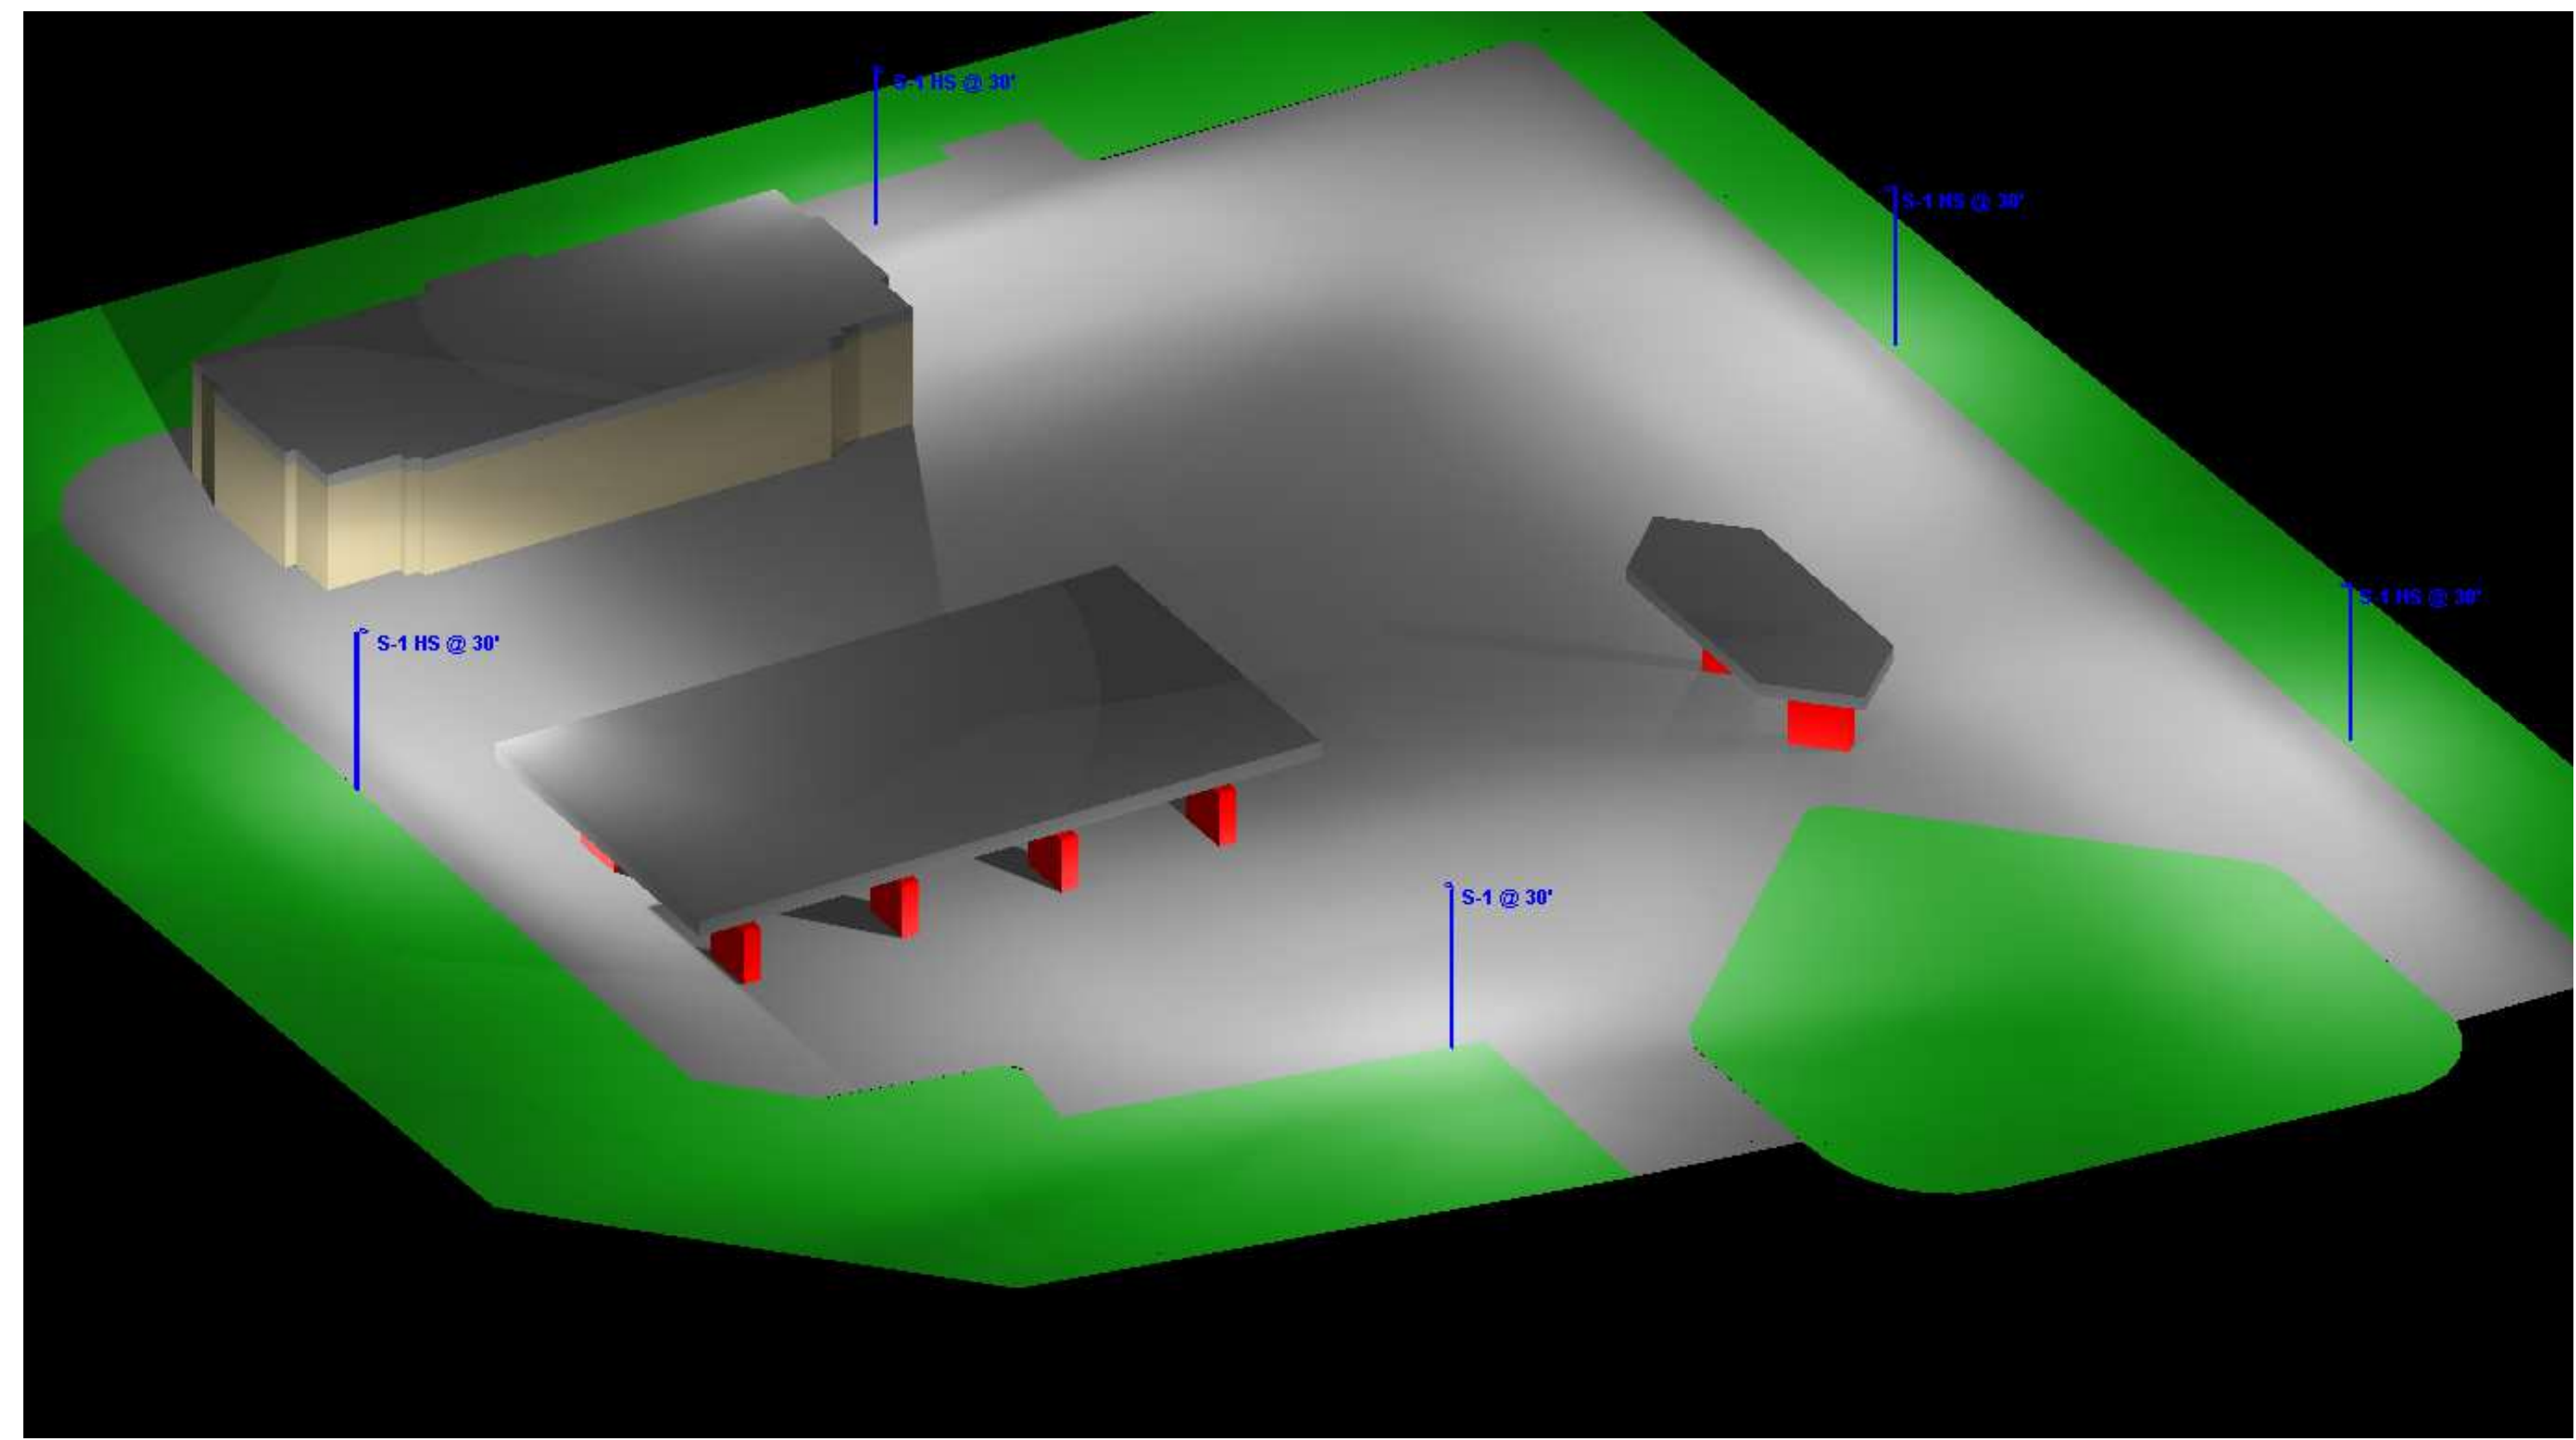

Specifications

EMA (R90): 0.70 m (0.97 ft)

Length: 33.8" (85.5 cm) (EMA mounted)

Width: 16.1" (40.9 cm)

Height: 3.0" (7.6 cm) Main Body
7.2" (18.3 cm) Arm

Weight (max): 48.0 lbs (21.8 kg)

RSX3 LED Area Luminaire

The RSX features an integral universal mounting mechanism that allows the luminaire to be mounted on most existing drill hole patterns. The "no-drill" solution provides significant labor savings. An easy access door on the bottom of mounting arm allows for wiring without opening the electrical compartment. A mast arm adaptor, adjustable integral airfilter and other mounting configurations are available.

Plan View

Northwest View

Southwest View

Street View