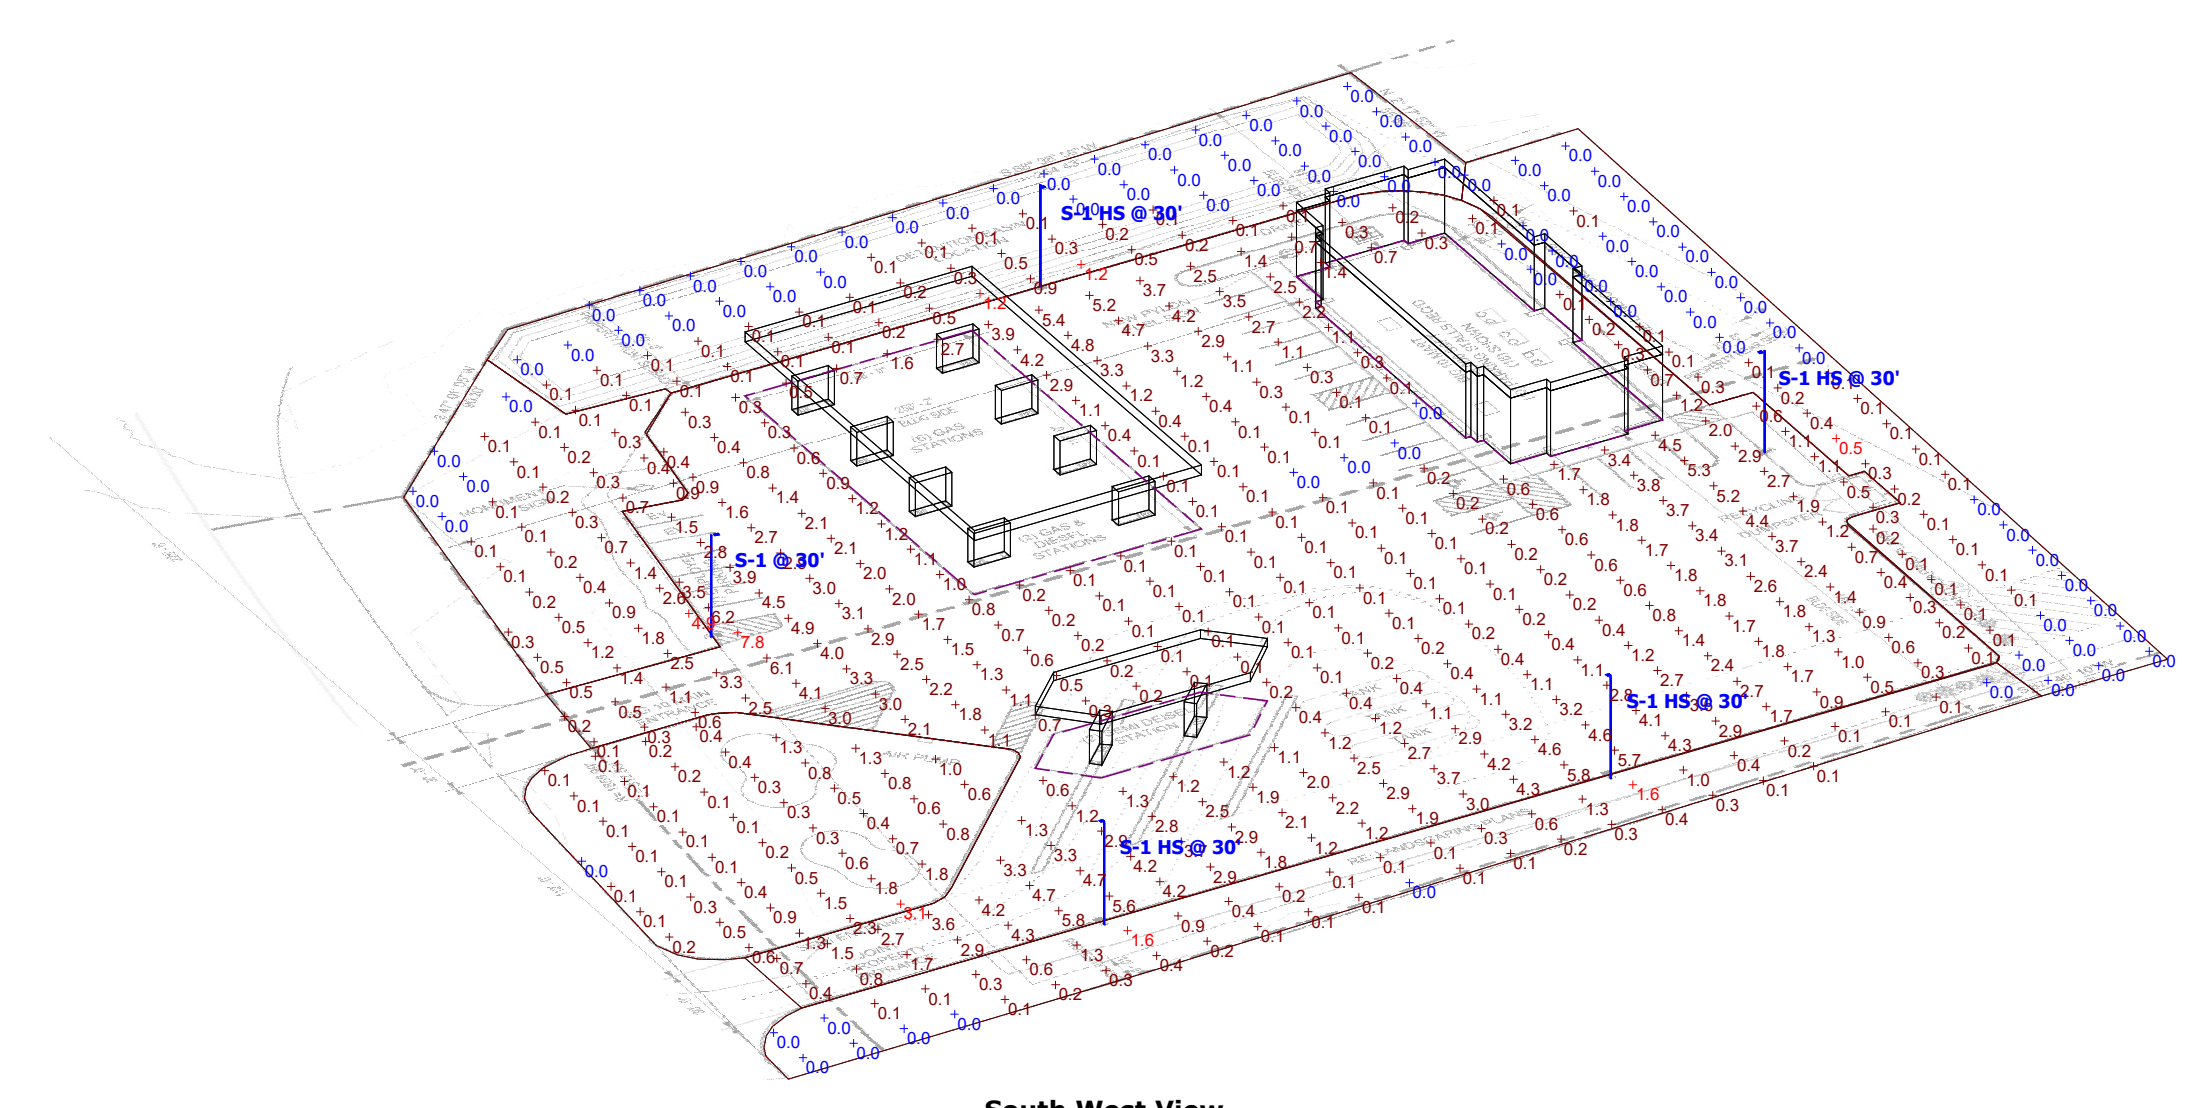

Plan View
Scale - 1" = 20'

Symbol	Label	Image	Quantity	Manufacturer	Catalog Number	Description	Number Lamps	Lumens Per Lamp	Light Loss Factor	Wattage	Plot
S-1	S-1		1	Lithonia Lighting	RSX3 LED P4 40K R3	RSX Area Fixture Size 3 P4 Lumen Package 4000K CCT Type R3 Distribution	1	40446	0.95	311.92	
S-1 HS	S-1 HS		4	Lithonia Lighting	RSX3 LED P4 40K R3 HS	RSX LED Area Luminaire Size 3 P4 Lumen Package 4000K CCT Type R3 Distribution with HS shield	1	28389	0.95	311.92	

Description	Symbol	Avg	Max	Min	Max/Min	Avg/Min
Air Pum Grass Area	+	0.6 fc	3.1 fc	0.0 fc	N/A	N/A
East Grass Area	+	0.1 fc	0.5 fc	0.0 fc	N/A	N/A
Main Lot	+	1.6 fc	7.8 fc	0.0 fc	N/A	N/A
North Grass Area	+	0.1 fc	1.2 fc	0.0 fc	N/A	N/A
South Grass Area	+	0.3 fc	1.6 fc	0.0 fc	N/A	N/A
West Grass Area	+	0.7 fc	4.9 fc	0.0 fc	N/A	N/A

Specifications

EMA (R90): 0.70 m (0.97 ft)

Length: 33.8" (85.5 cm) (EMA mounted)

Width: 16.1" (40.9 cm)

Height: 3.0" (7.6 cm) Main Body
7.2" (18.3 cm) Arm

Weight (max): 48.0 lbs (21.8 kg)

RSX3 LED Area Luminaire

Plan View

Northwest View

Southwest View

Street View