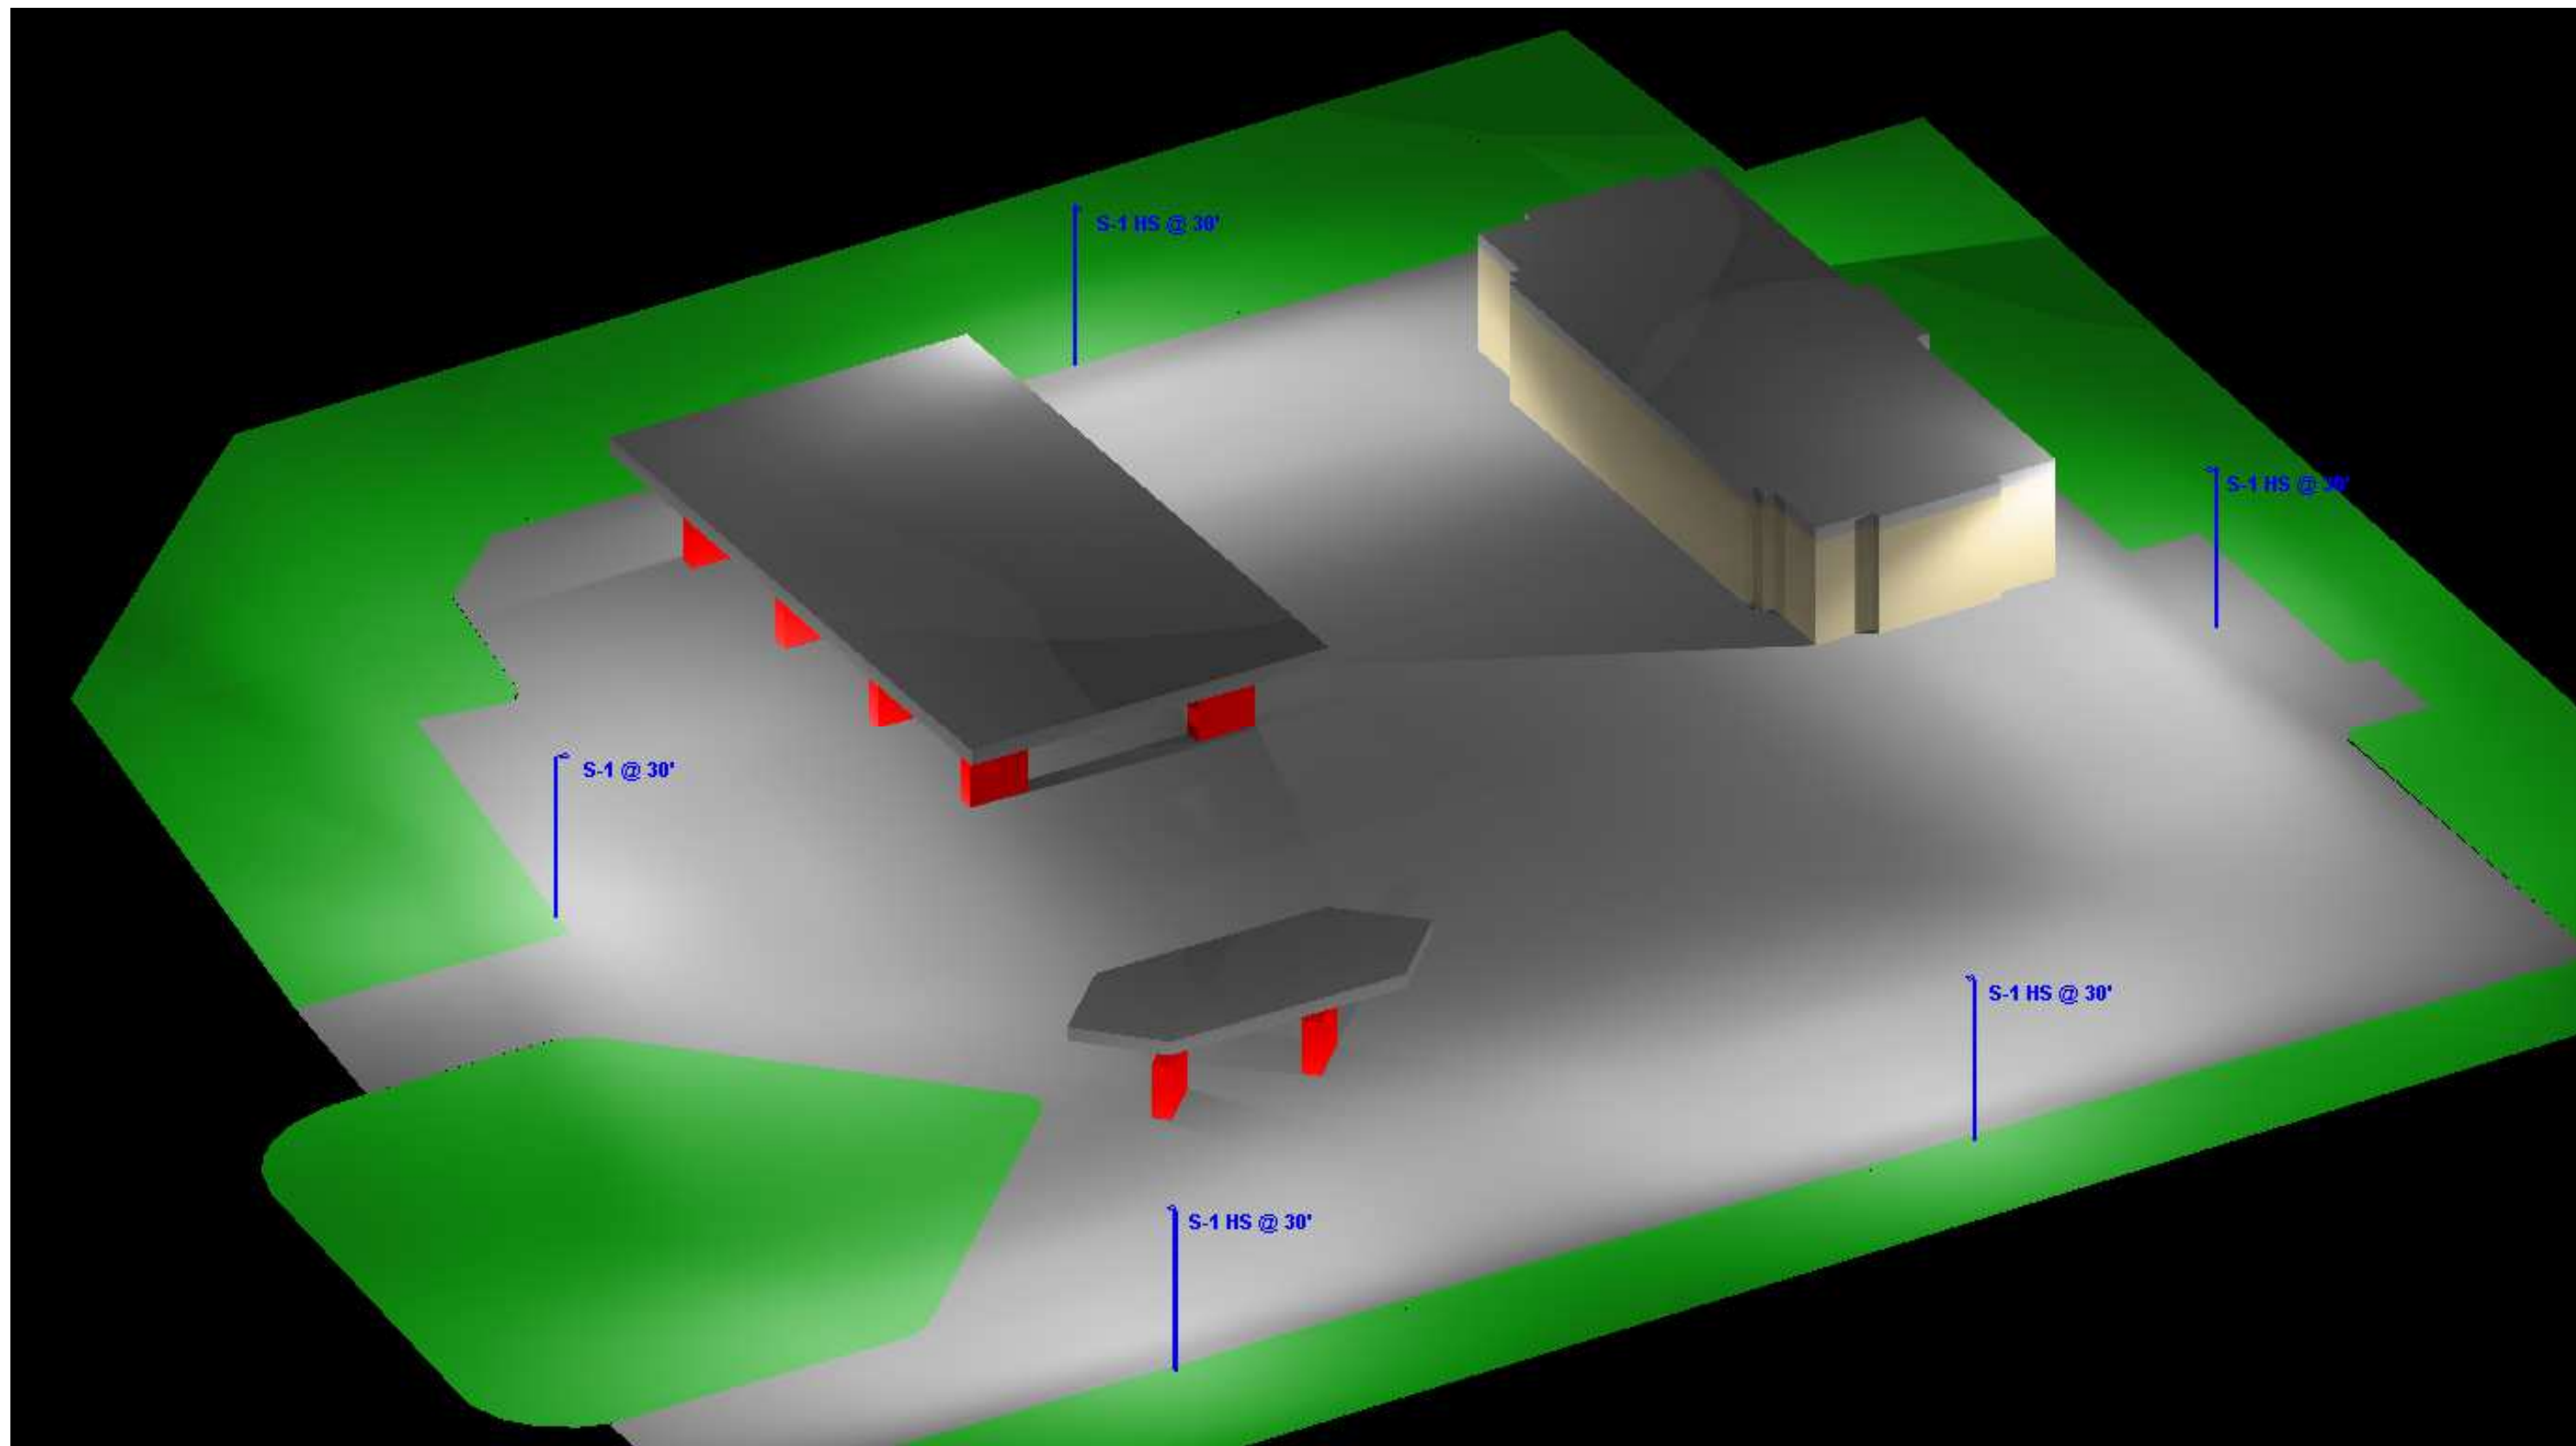

Specifications

EMA (R90): 0.70 m (0.97 ft)

Length: 33.8" (85.5 cm) (EMA mounted)

Width: 16.1" (40.9 cm)

Height: 3.0" (7.6 cm) Main Body
7.2" (18.3 cm) Arm

Weight (max): 48.0 lbs (21.8 kg)

RSX3 LED Area Luminaire

The RSX features an integral universal mounting mechanism that allows the luminaire to be mounted on most existing drill hole patterns. The "no-drill" solution provides significant labor savings. An easy access door on the bottom of mounting arm allows for wiring without opening the electrical compartment. A mast arm adaptor, adjustable integral airfilter and other mounting configurations are available.

Ordering Information

EXAMPLE: RSX3 LED P4 40K R3 MVOLT SPA DBXBD

Order	Package	Color	Distribution	Voltage	Mounting
RSX310	P4	40K	R3	120V	SPA
RSX310	P4	40K	R3	277V	SPA
RSX310	P4	40K	R3	480V	SPA
RSX310	P4	40K	R3	480V	DBXBD

Plan View

Northwest View

Southwest View

Street View