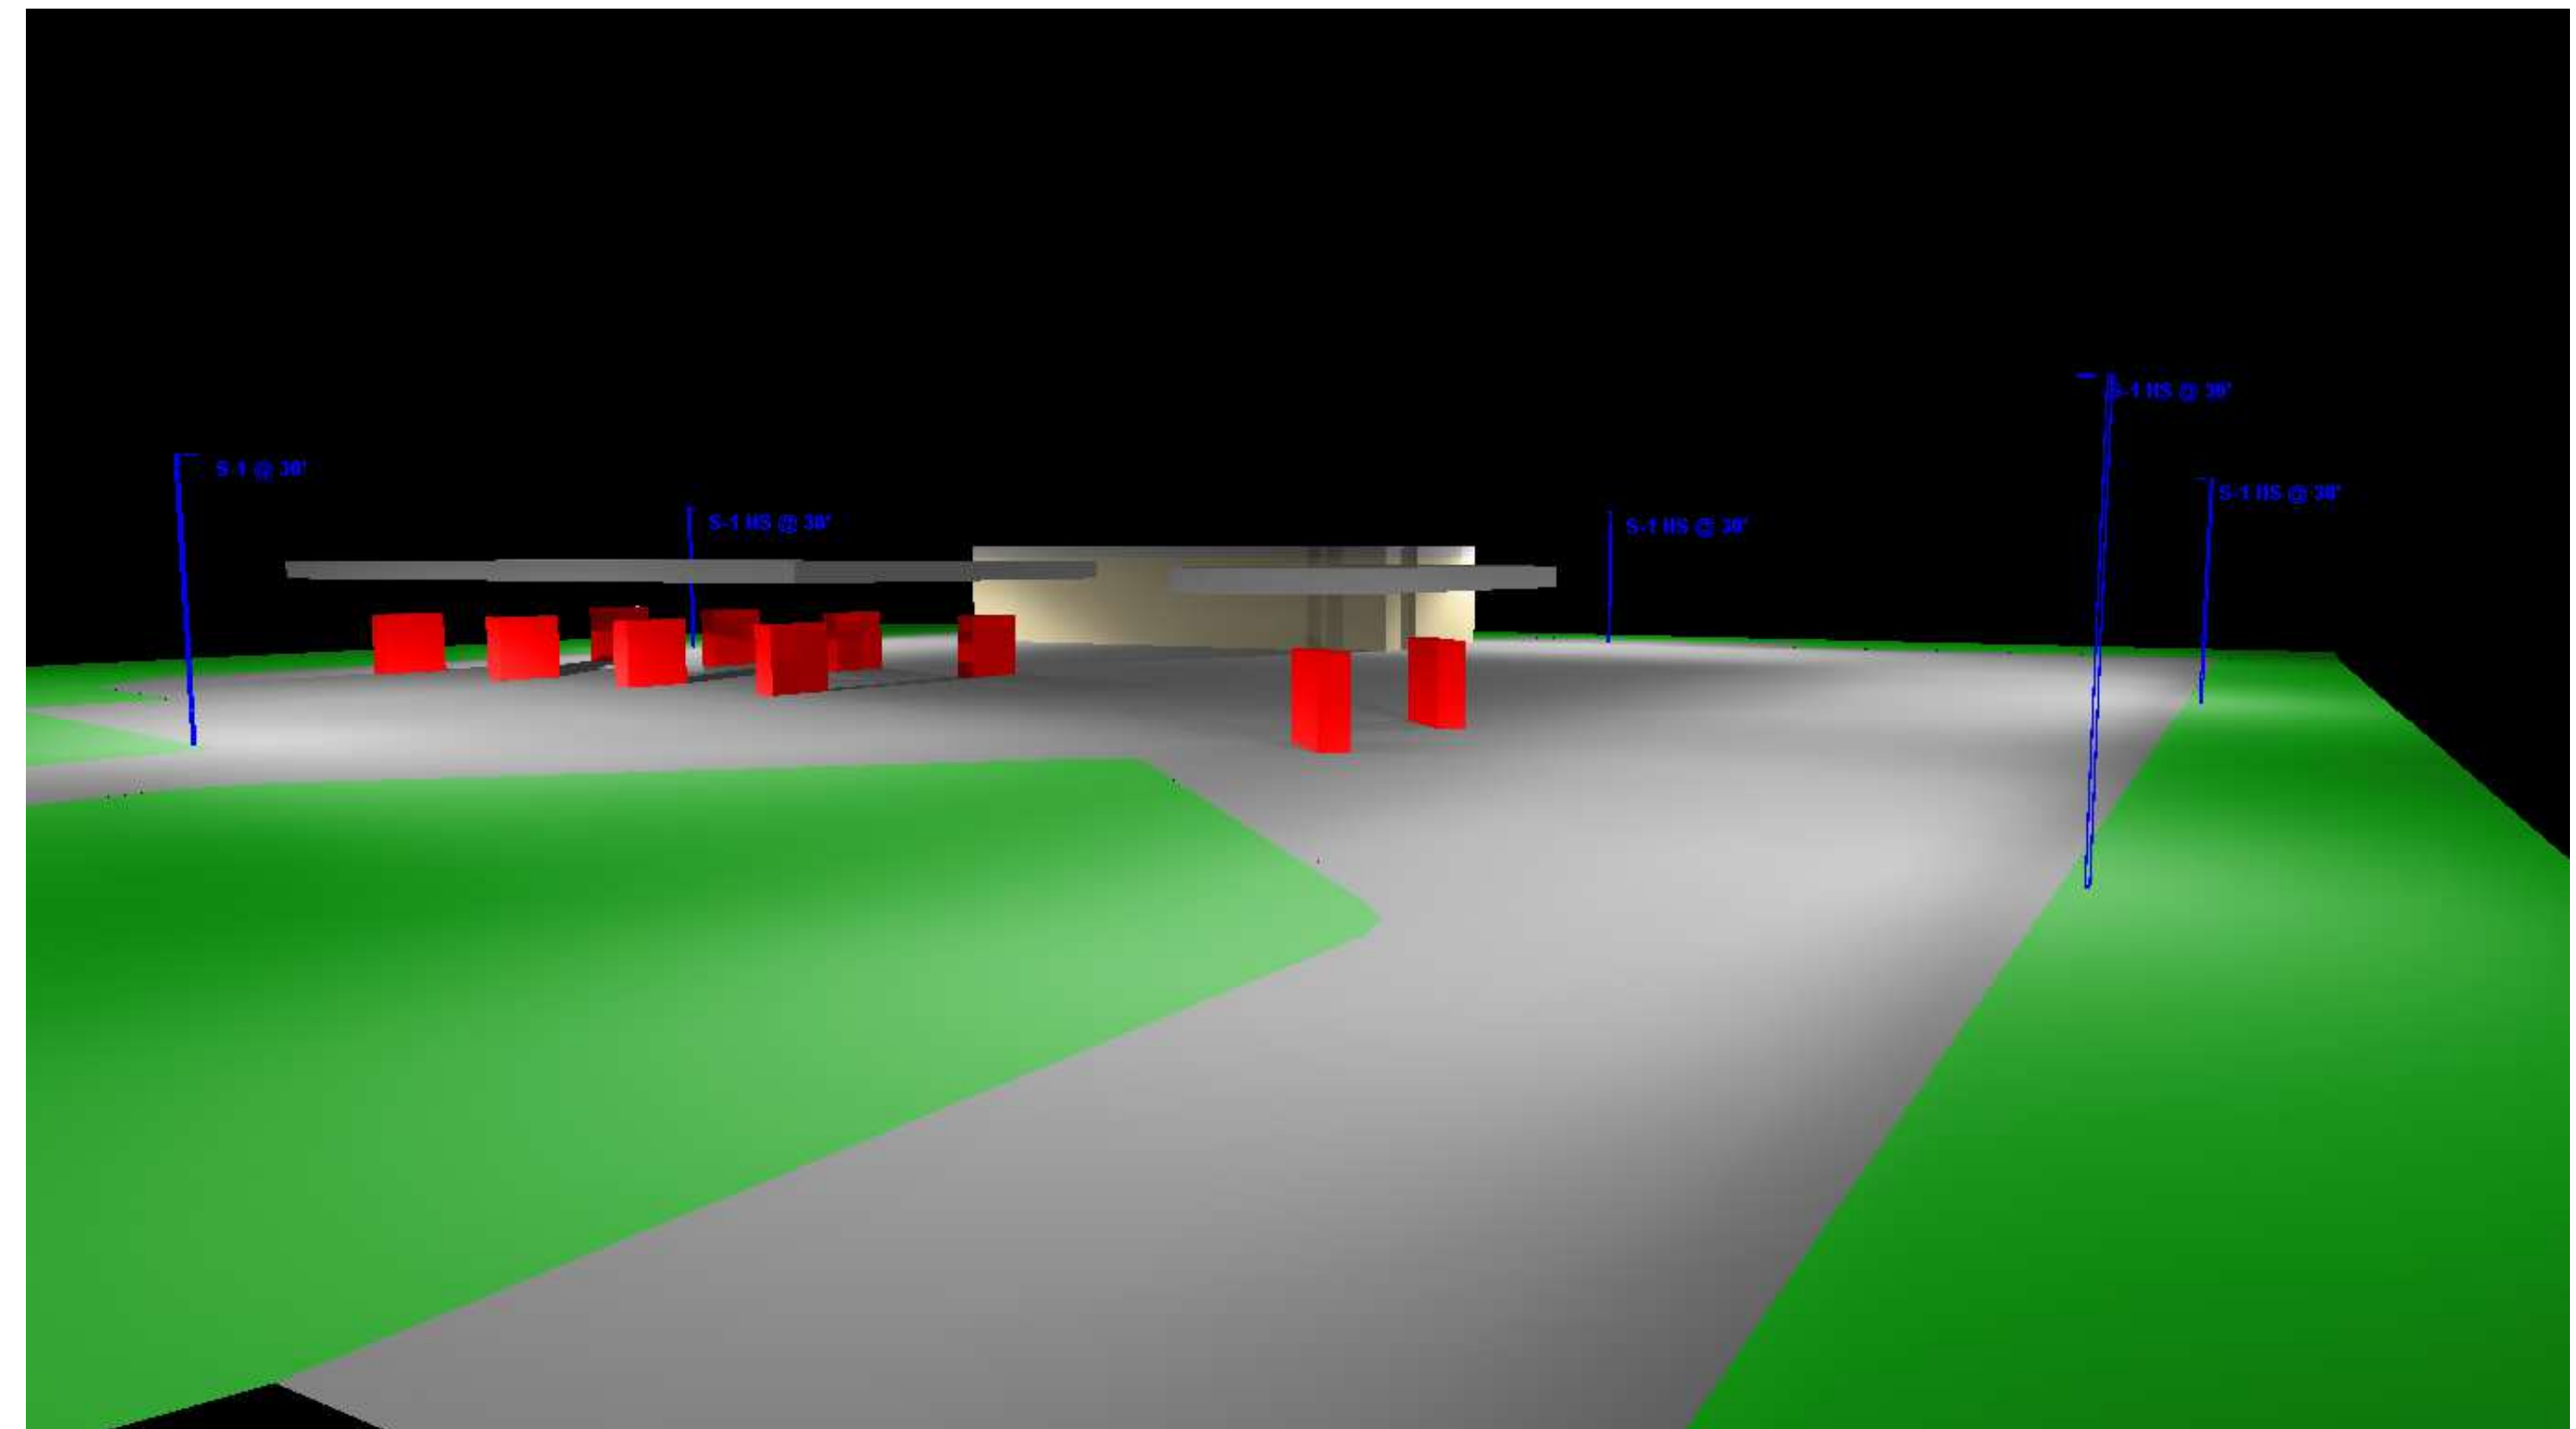

Specifications

EMA (R90): 0.70 m (0.97 ft)

Length: 33.8" (85.5 cm) (EMA mounted)

Width: 16.1" (40.9 cm)

Height: 3.0" (7.6 cm) Main Body
7.2" (18.3 cm) Arm

Weight (max): 48.0 lbs (21.8 kg)

RSX3 LED Area Luminaire

The RSX features an integral universal mounting mechanism that allows the luminaire to be mounted on most existing drill hole patterns. The "no-drill" solution provides significant labor savings. An easy access door on the bottom of mounting arm allows for wiring without opening the electrical compartment. A mast arm adaptor, adjustable integral airfilter and other mounting configurations are available.

Ordering Information

EXAMPLE: RSX3 LED P4 40K R3 MVOLT SPA DBXBD

Order	Package	Color	Distribution	Voltage	Mounting
RSX310	P4	40K	R3	120V	SPA
RSX310	P4	40K	R3	277V	SPA
RSX310	P4	40K	R3	480V	SPA
RSX310	P4	40K	R3	480V	DBXBD

Plan View

Northwest View

Southwest View

Street View