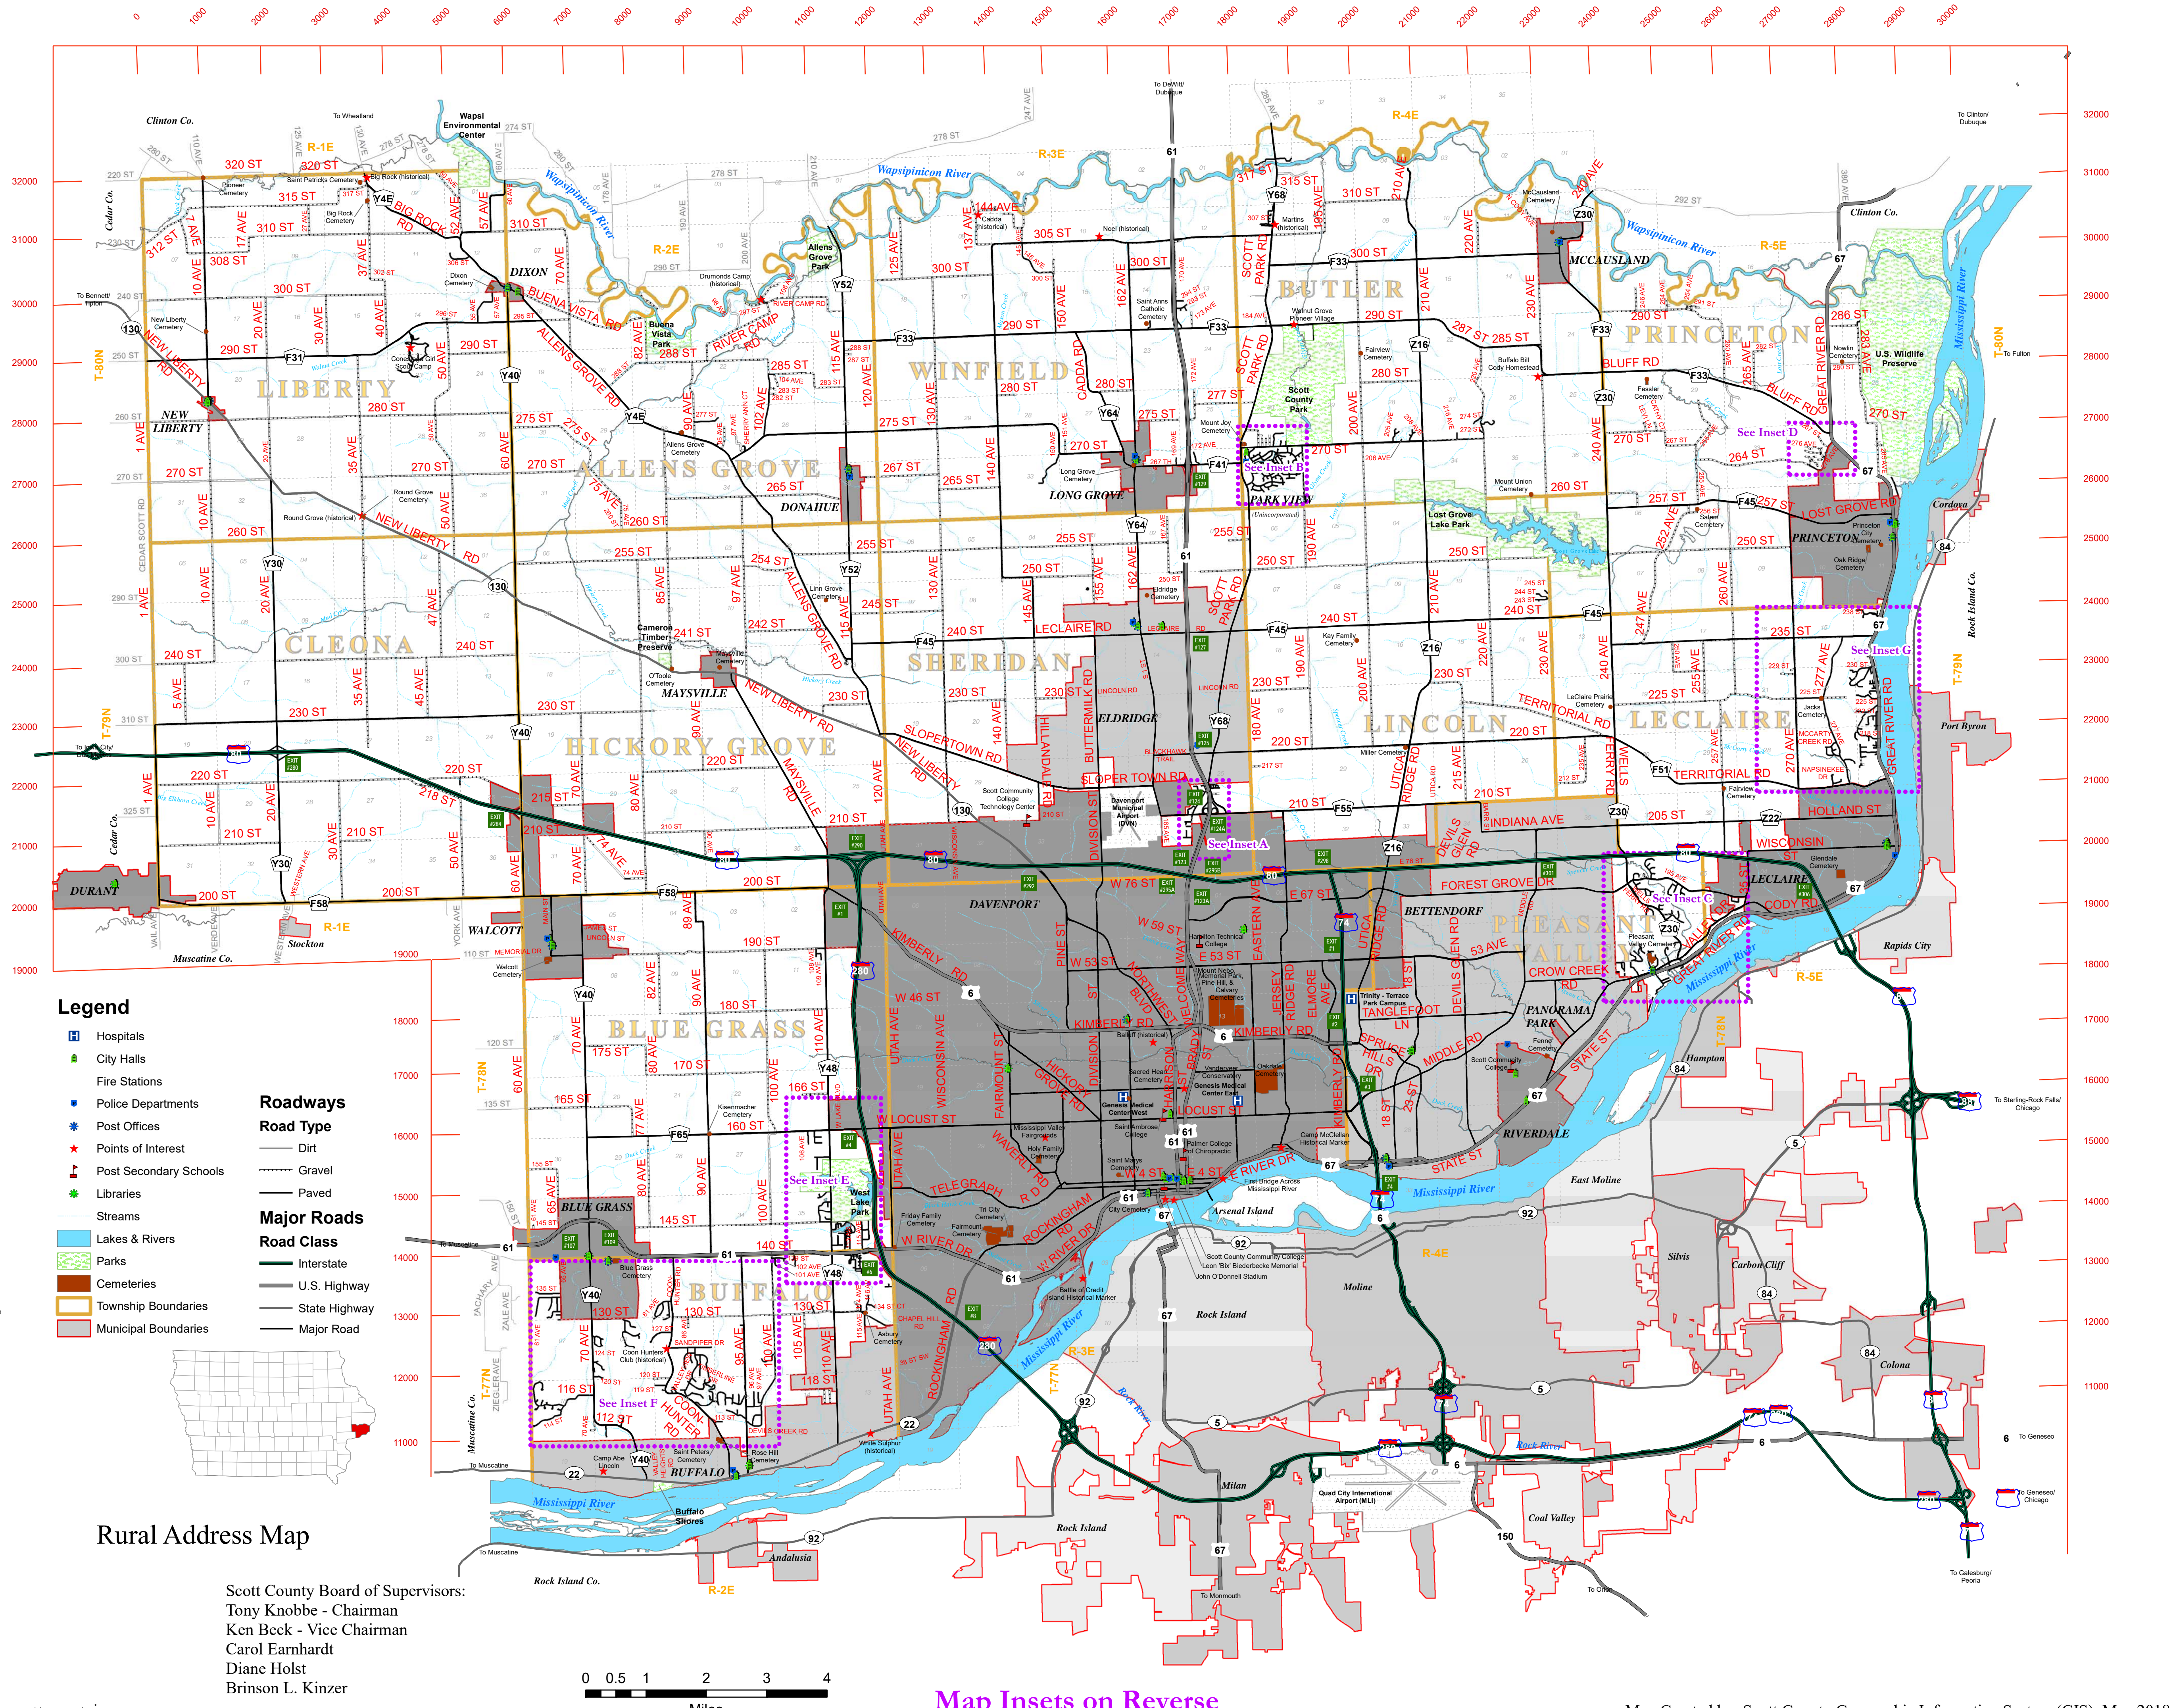

# Scott County, Iowa Rural Address Map

- Legend**
- Hospitals
  - City Halls
  - Fire Stations
  - Police Departments
  - Post Offices
  - Points of Interest
  - Post Secondary Schools
  - Libraries
  - Streams
  - Lakes & Rivers
  - Parks
  - Cemeteries
  - Township Boundaries
  - Municipal Boundaries
- Roadways**
- Road Type**
- Dirt
  - Gravel
  - Paved
- Major Roads**
- Road Class**
- Interstate
  - U.S. Highway
  - State Highway
  - Major Road

## Rural Address Map

Scott County Board of Supervisors:  
 Tony Knobbe - Chairman  
 Ken Beck - Vice Chairman  
 Carol Earnhardt  
 Diane Holst  
 Brinson L. Kinzer

Map Insets on Reverse