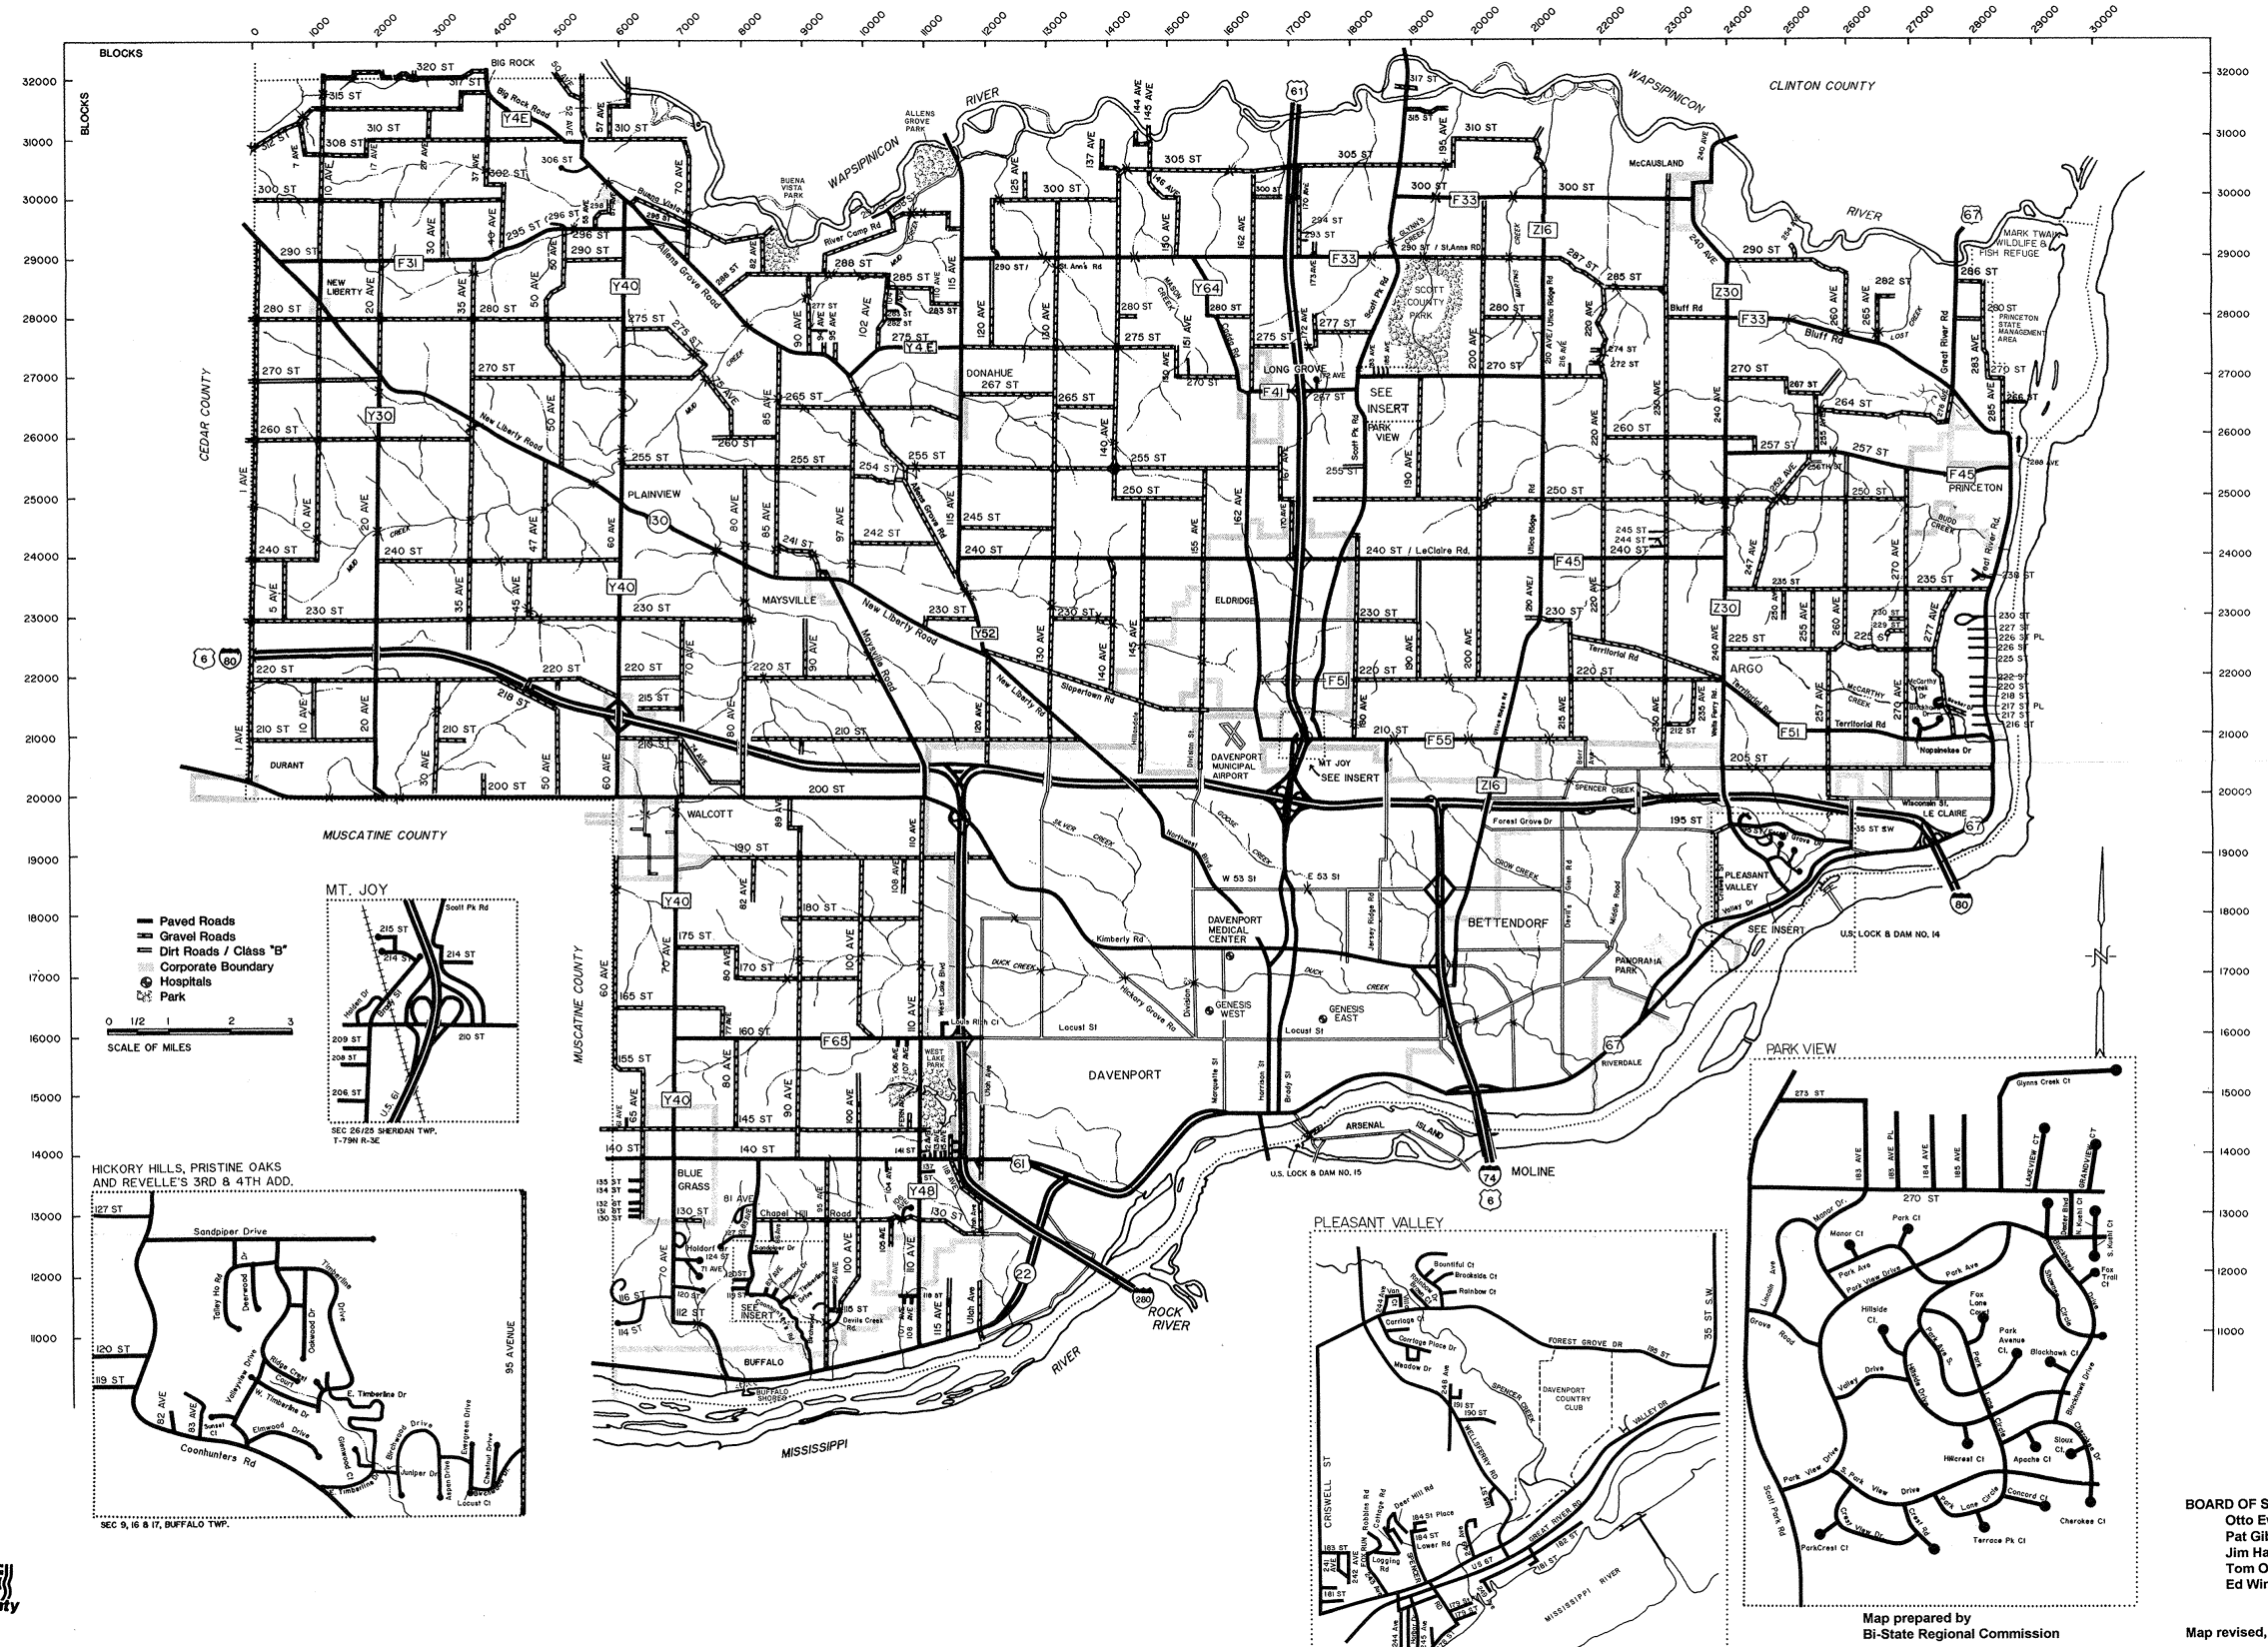

# RURAL ADDRESS MAP

## SCOTT COUNTY, IOWA

BOARD OF SUPERVISORS  
 Otto Ewaldt  
 Pat Gibbs  
 Jim Hancock  
 Tom Otting  
 Ed Winborn

Map prepared by  
 Bi-State Regional Commission

Map revised, November 1998