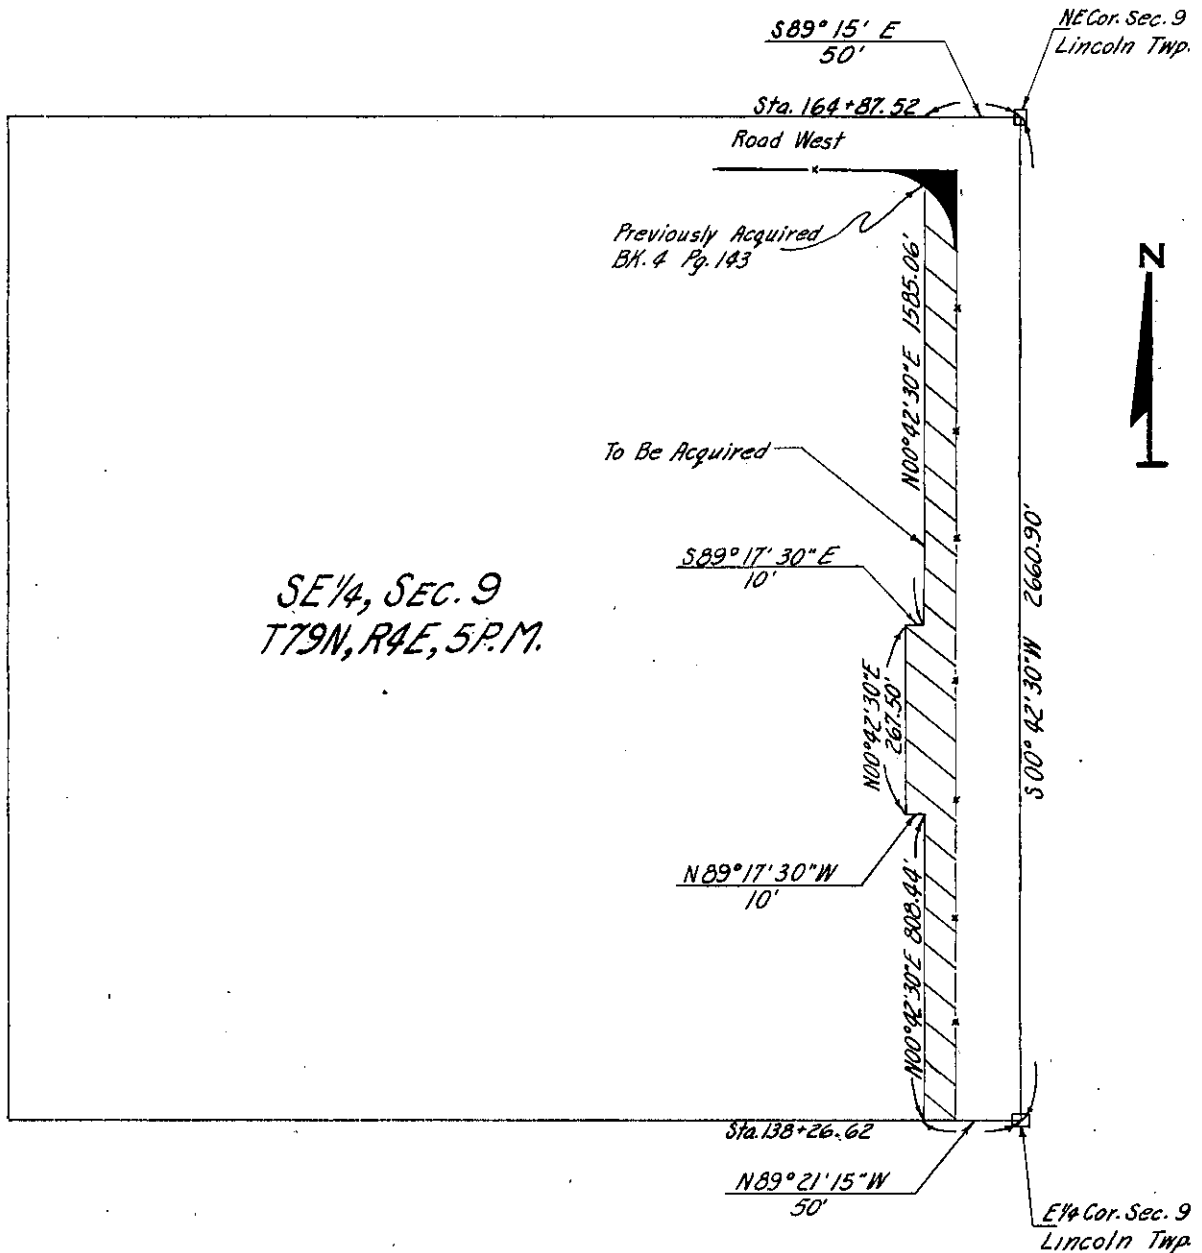

Parcel No.

PROPERTY PLAT

Acquired from HERMAN C. KRAMBECK & WF.

Married or Single?

R. O. W. Area 1.09± Acres. (Give full name of spouse)

Borrow Area Acres. Total Consideration \$

Acquired by EASEMENT Date of Contract, 19.....
(Easement—Deed—Condemnation—Contract)

LOCATION

From CL Station 138+26.62 to CL Station 164+87.52

Section 9, Township 79 N, Range 4 E

Township (Civil) LINCOLN Iowa.

SCOTT
(County)

Project No. 462 PROP.#14