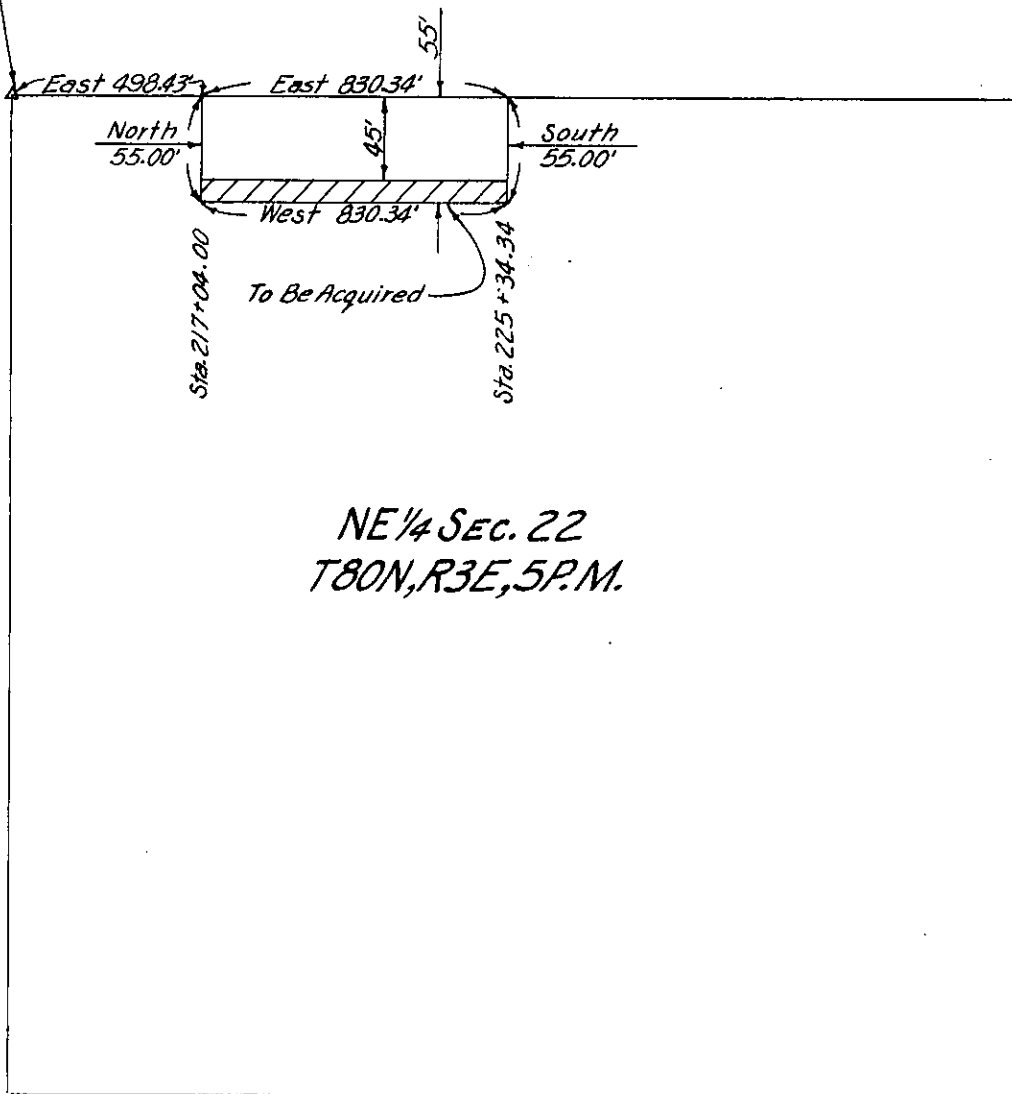

Parcel No.

PROPERTY PLAT

Acquired from WILLIAM & ELFRIEDA BLUNK

Married or Single? (Give full name of spouse)

Area by Deed Acres.

Area by Easement 0.19± Acres. Total Consideration \$

Borrow Area Acres. Contract Date, 19.....

LOCATION

From CL Station 217+04.00 to CL Station 225+34.34

Section 22, Township 80N, Range 3E

Township (Civil) WINFIELD Iowa.

NW Cor., NE 1/4
Section 22
Winfield Twp.

SCOTT
(County)

Project No. 466 PROP.#4

List areas by 40 acre tracts or Gov't lots, etc. (to tenths of an acre).