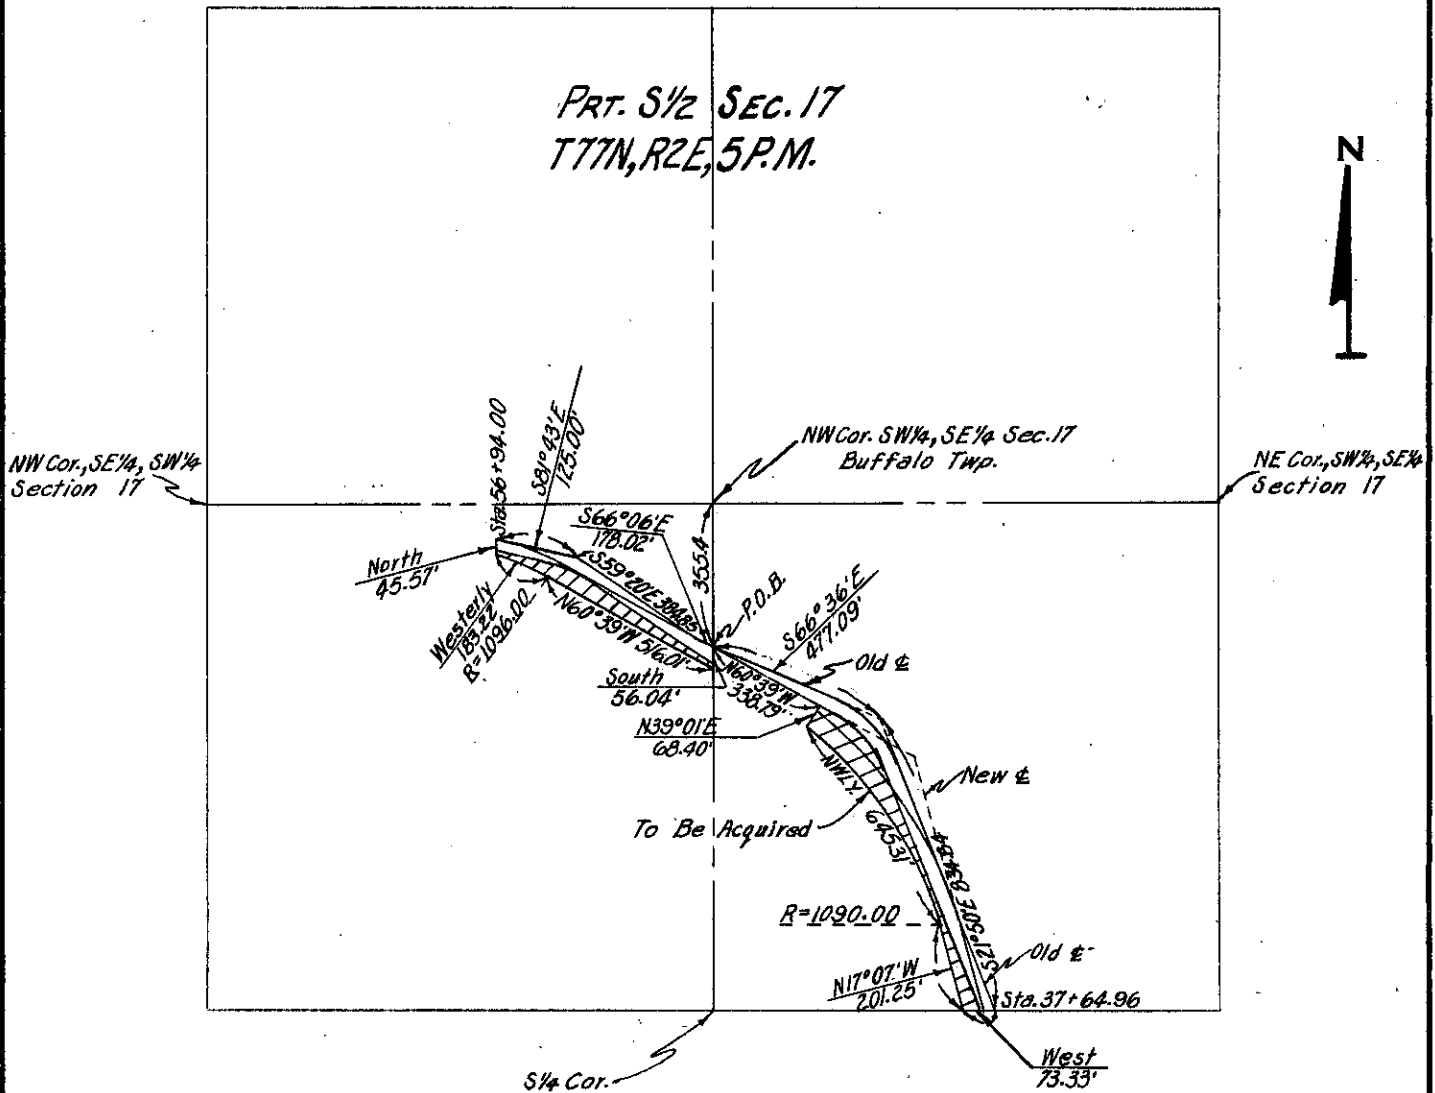

Parcel No.

PROPERTY PLAT

Acquired from MARTIN MARIETTA CO.

Married or Single?

R. O. W. Area 1.46 ± Acres. (Give full name of spouse)

Borrow Area Acres. Total Consideration \$

Acquired by EASEMENT Date of Contract, 19.....
(Easement—Deed—Condemnation—Contract)

LOCATION

From CL Station 37+64.96 to CL Station 56+94.00

Section 17, Township 77N, Range 2E

Township (Civil) BUFFALO Iowa.

SCOTT
(County)

Project No. 164 PROP.# 5