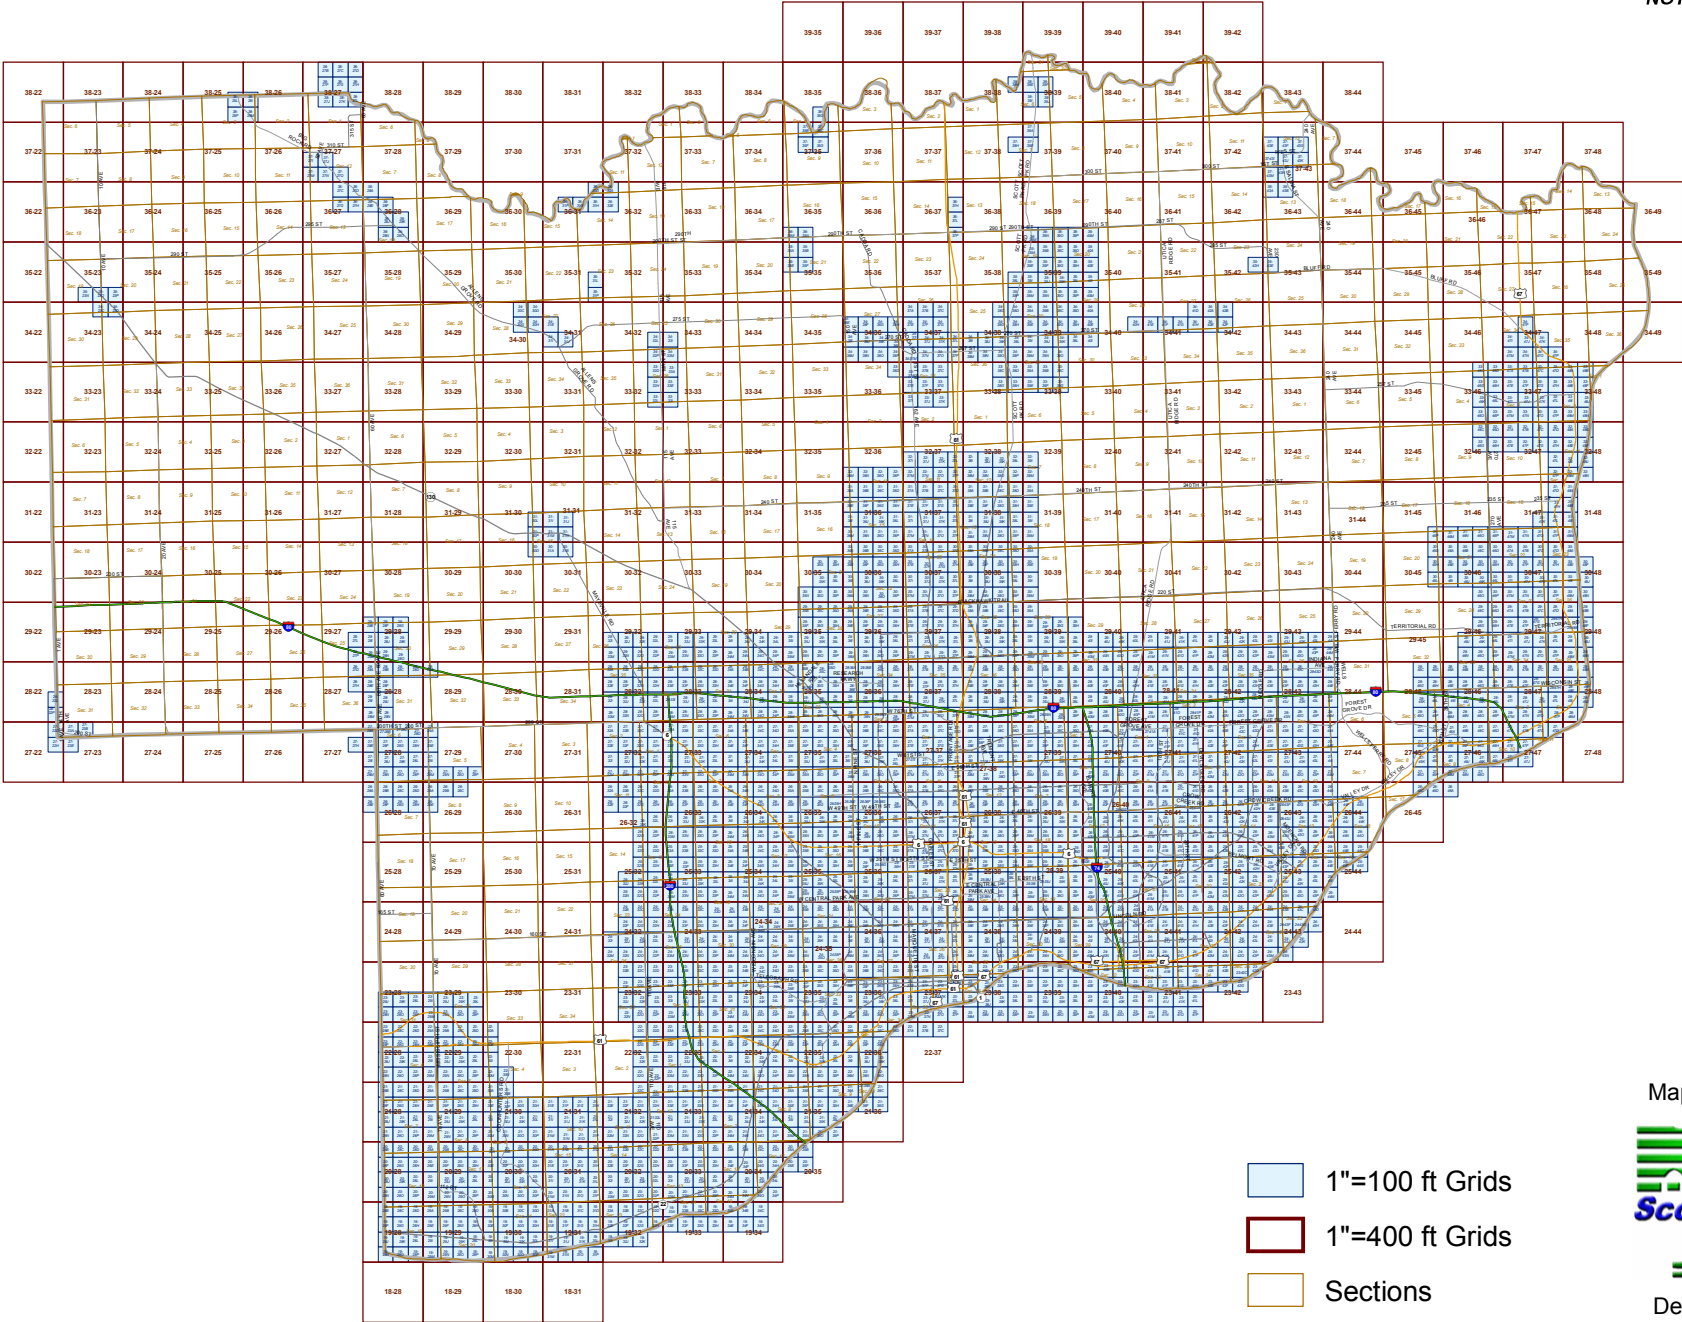

2005 Grid Scheme

Scott County, Iowa

NOT TO SCALE

Map Prepared By

December, 2005