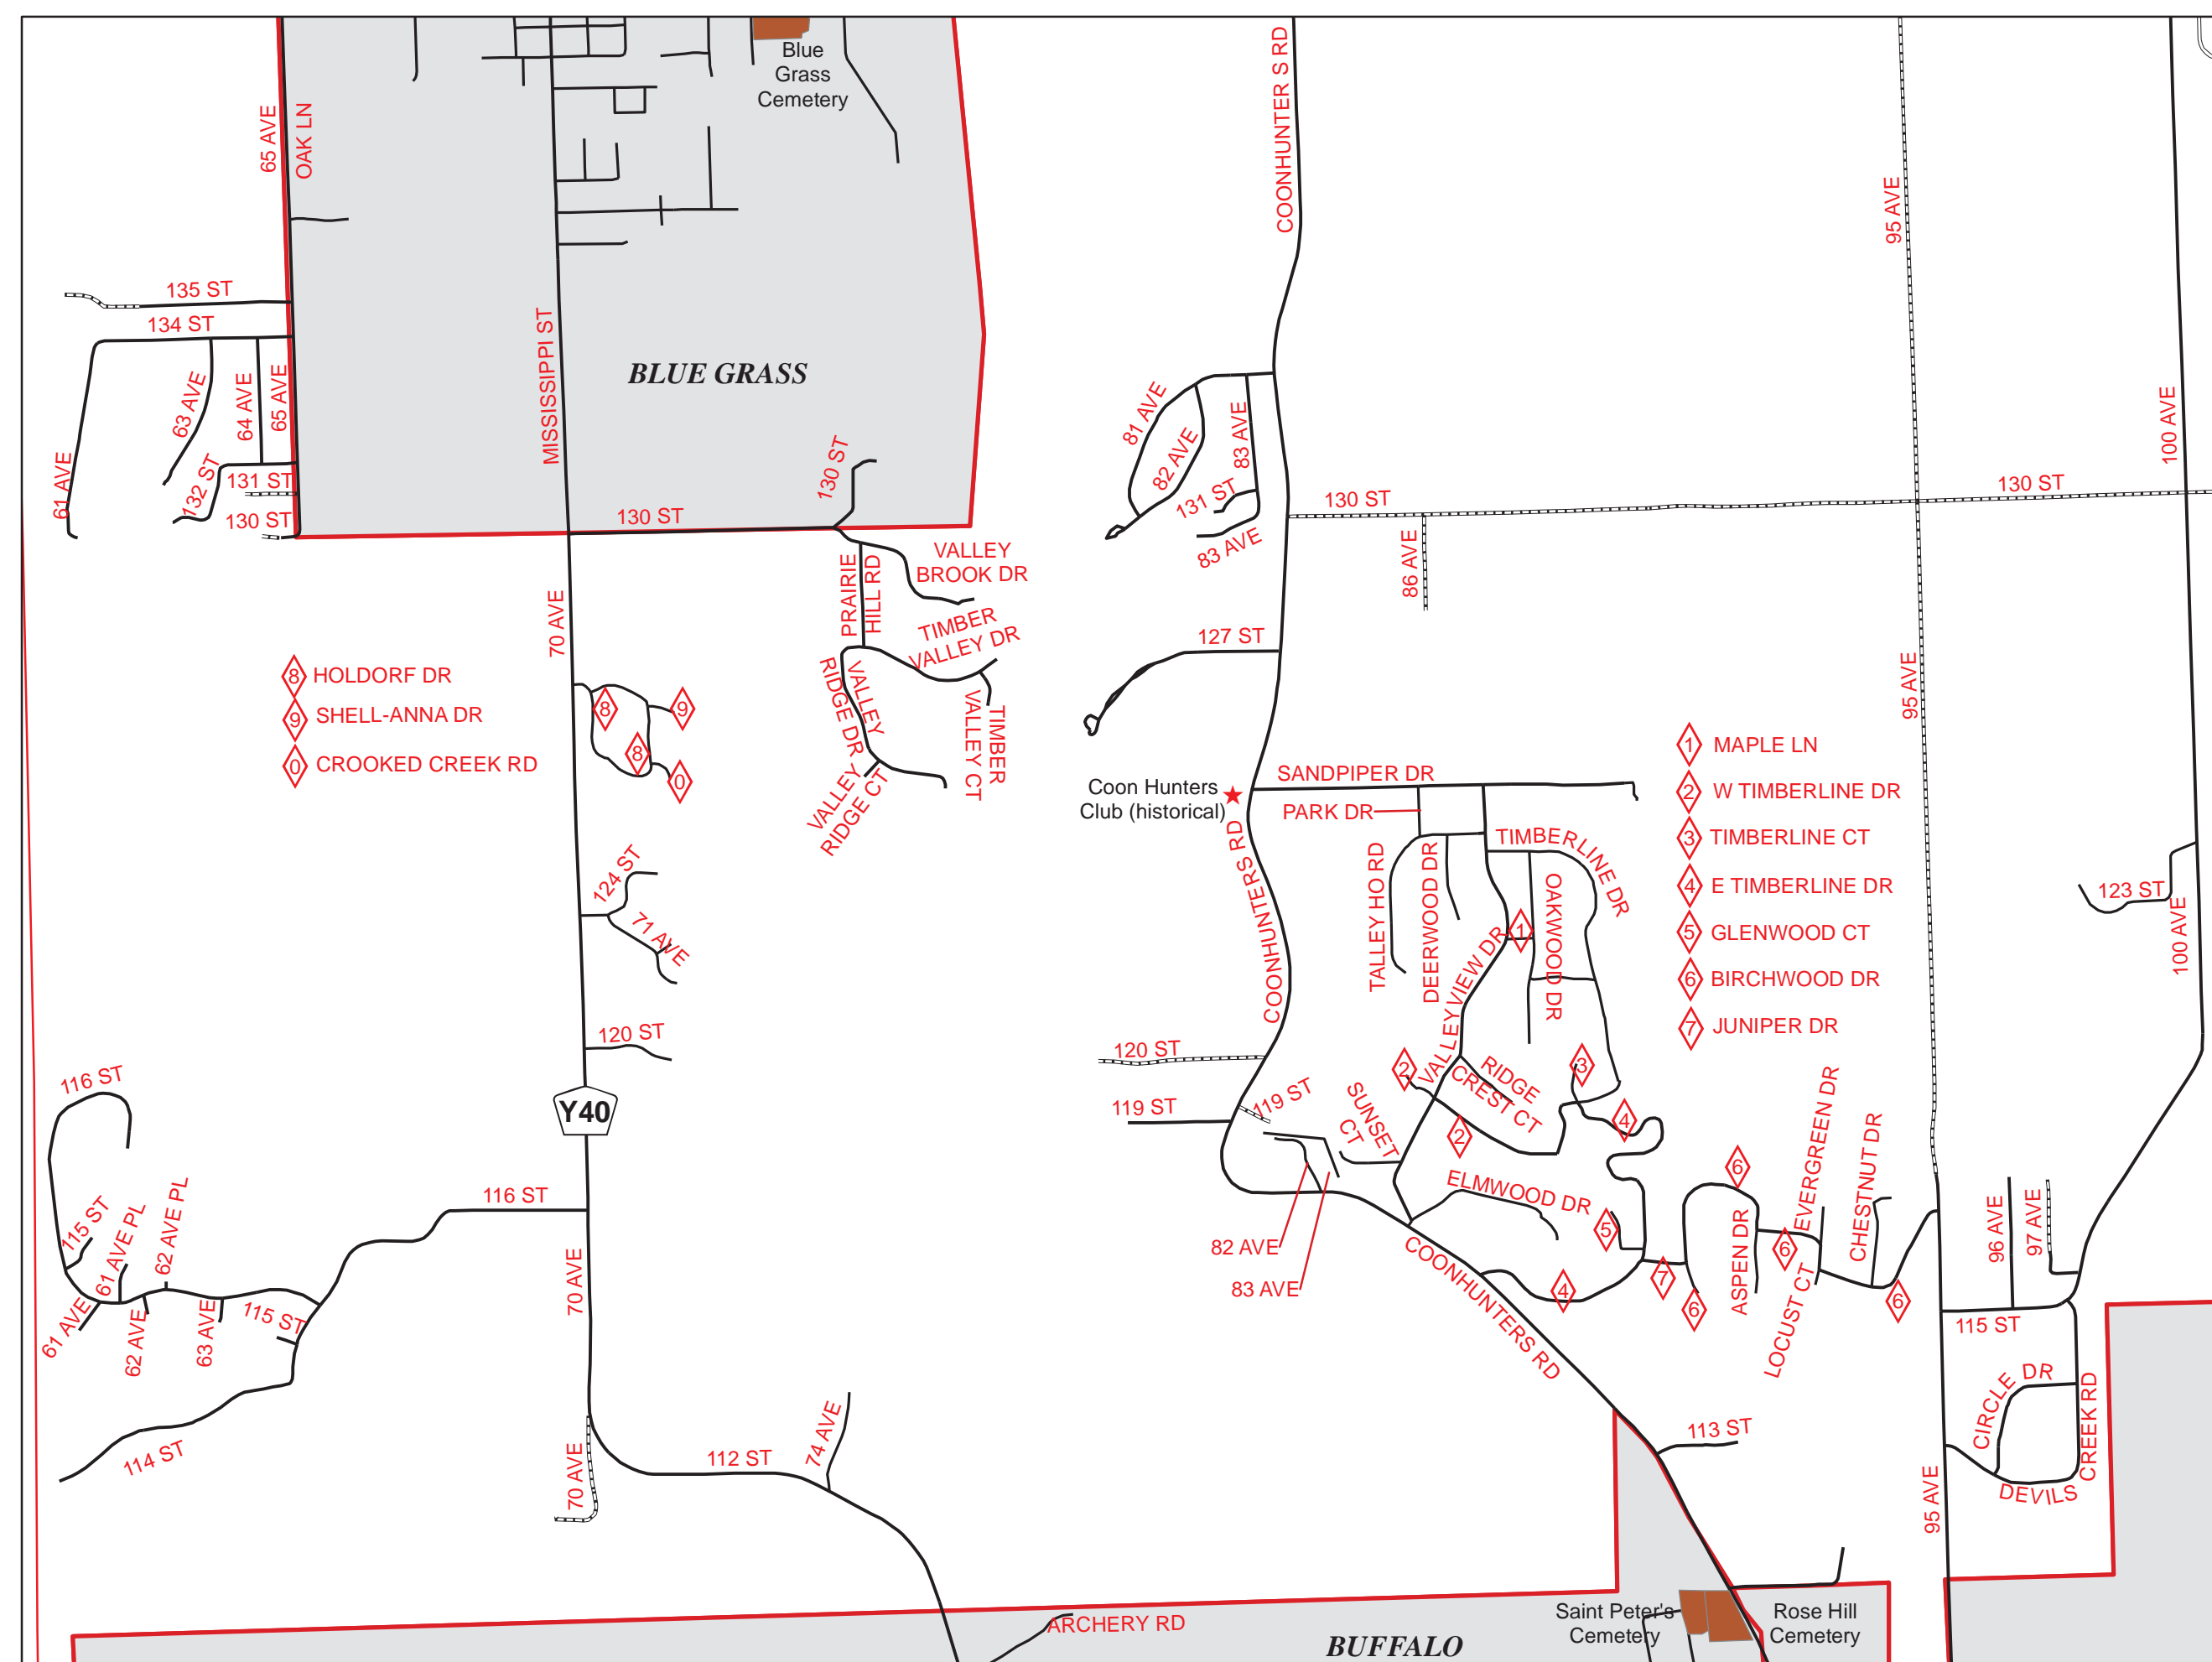

Scott County, Iowa Rural Address Map

- Legend**
- Hospitals
 - City Halls
 - Fire Stations
 - Police Departments
 - Post Offices
 - Points of Interest
 - Post Secondary Schools
 - Libraries
- Road Type**
- Paved
 - Gravel
 - Dirt
 - Local
 - Streams
 - Lakes & Rivers
 - Parks
 - Cemeteries
 - Township Boundaries
 - Municipal Boundaries

Rural Address Map

Scott County Board of Supervisors:
 Jim Hancock - Chairman
 Tom Sunderbruch - Vice Chairman
 Chris Gallin
 Larry Minard
 Roxanna Moritz

Map Insets on Reverse

Scott County, Iowa Rural Address Map

Map Inset Views

Inset A Mt. Joy

Inset B Park View

Inset C Pleasant Valley

Inset D Centennial Oaks

Inset E West Lake

Inset F Buffalo Township

Inset G LeClaire Township

- Legend**
- Hospitals
 - City Halls
 - Fire Stations
 - Police Departments
 - Post Offices
 - Points of Interest
 - Post Secondary Schools
 - Libraries
 - Paved
 - Gravel
 - Dirt
 - Local Roads
 - Streams
 - Lakes & Rivers
 - Cemeteries
 - Parks
 - Municipal Boundaries