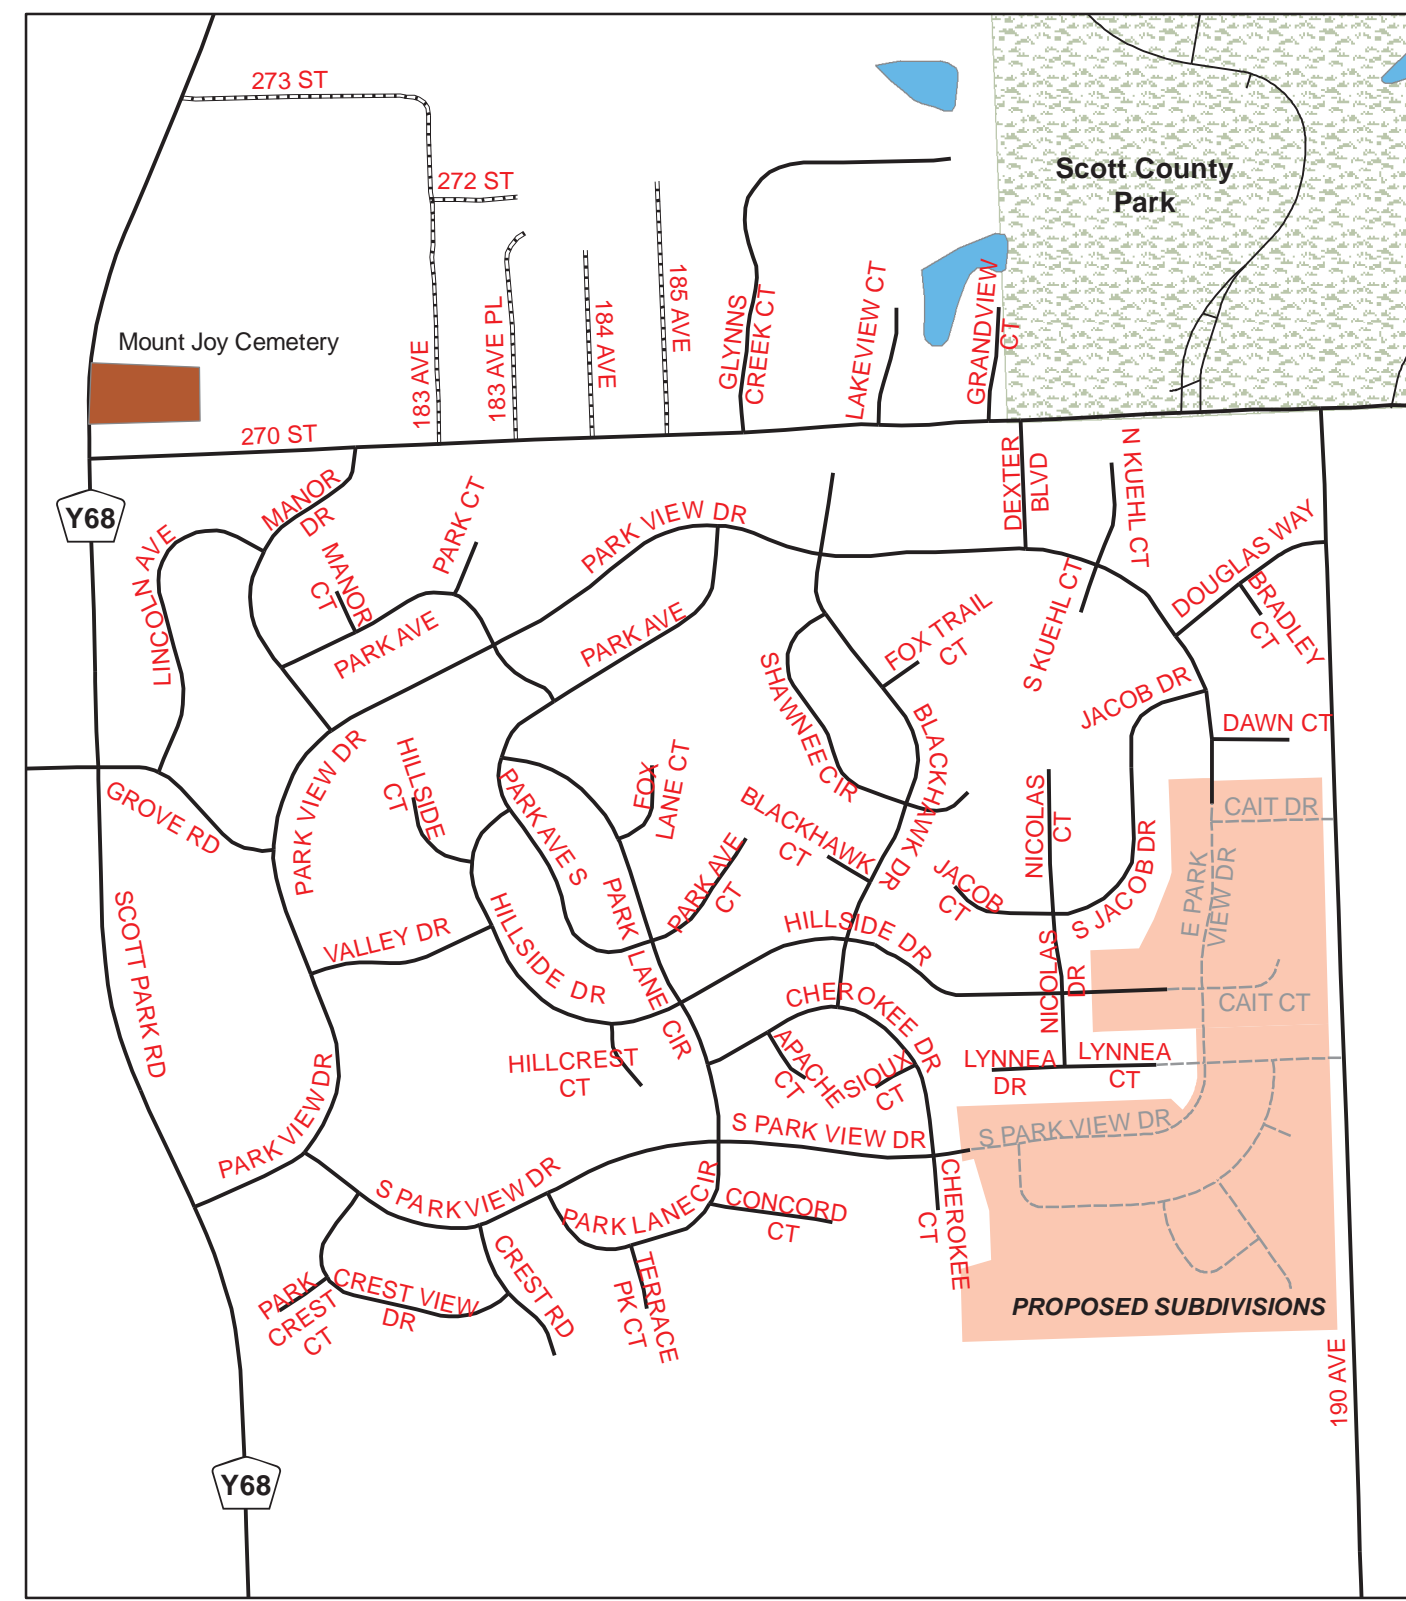

Scott County, Iowa Rural Address Map

- Legend**
- Hospitals
 - City Halls
 - Fire Stations
 - Police Departments
 - Post Offices
 - Points of Interest
 - Post Secondary Schools
 - Libraries
- Road Type**
- Paved
 - Gravel
 - Dirt
 - Local
 - Streams
 - Lakes & Rivers
 - Parks
 - Cemeteries
 - Township Boundaries
 - Municipal Boundaries

Rural Address Map

Scott County Board of Supervisors:
 Jim Hancock - Chairman
 Tom Sunderbruch - Vice Chairman
 Chris Gallin
 Larry Minard
 Roxanna Moritz

Map Insets on Reverse

Scott County, Iowa Rural Address Map

Map Inset Views

Inset A Mt. Joy

Inset B Park View

Inset C Pleasant Valley

Inset D Centennial Oaks

Inset E West Lake

Inset F Buffalo Township

Inset G LeClaire Township

- Legend**
- Hospitals
 - City Halls
 - Fire Stations
 - Police Departments
 - Post Offices
 - Points of Interest
 - Post Secondary Schools
 - Libraries
 - Paved
 - Gravel
 - Dirt
 - Local Roads
 - Streams
 - Lakes & Rivers
 - Cemeteries
 - Parks
 - Municipal Boundaries