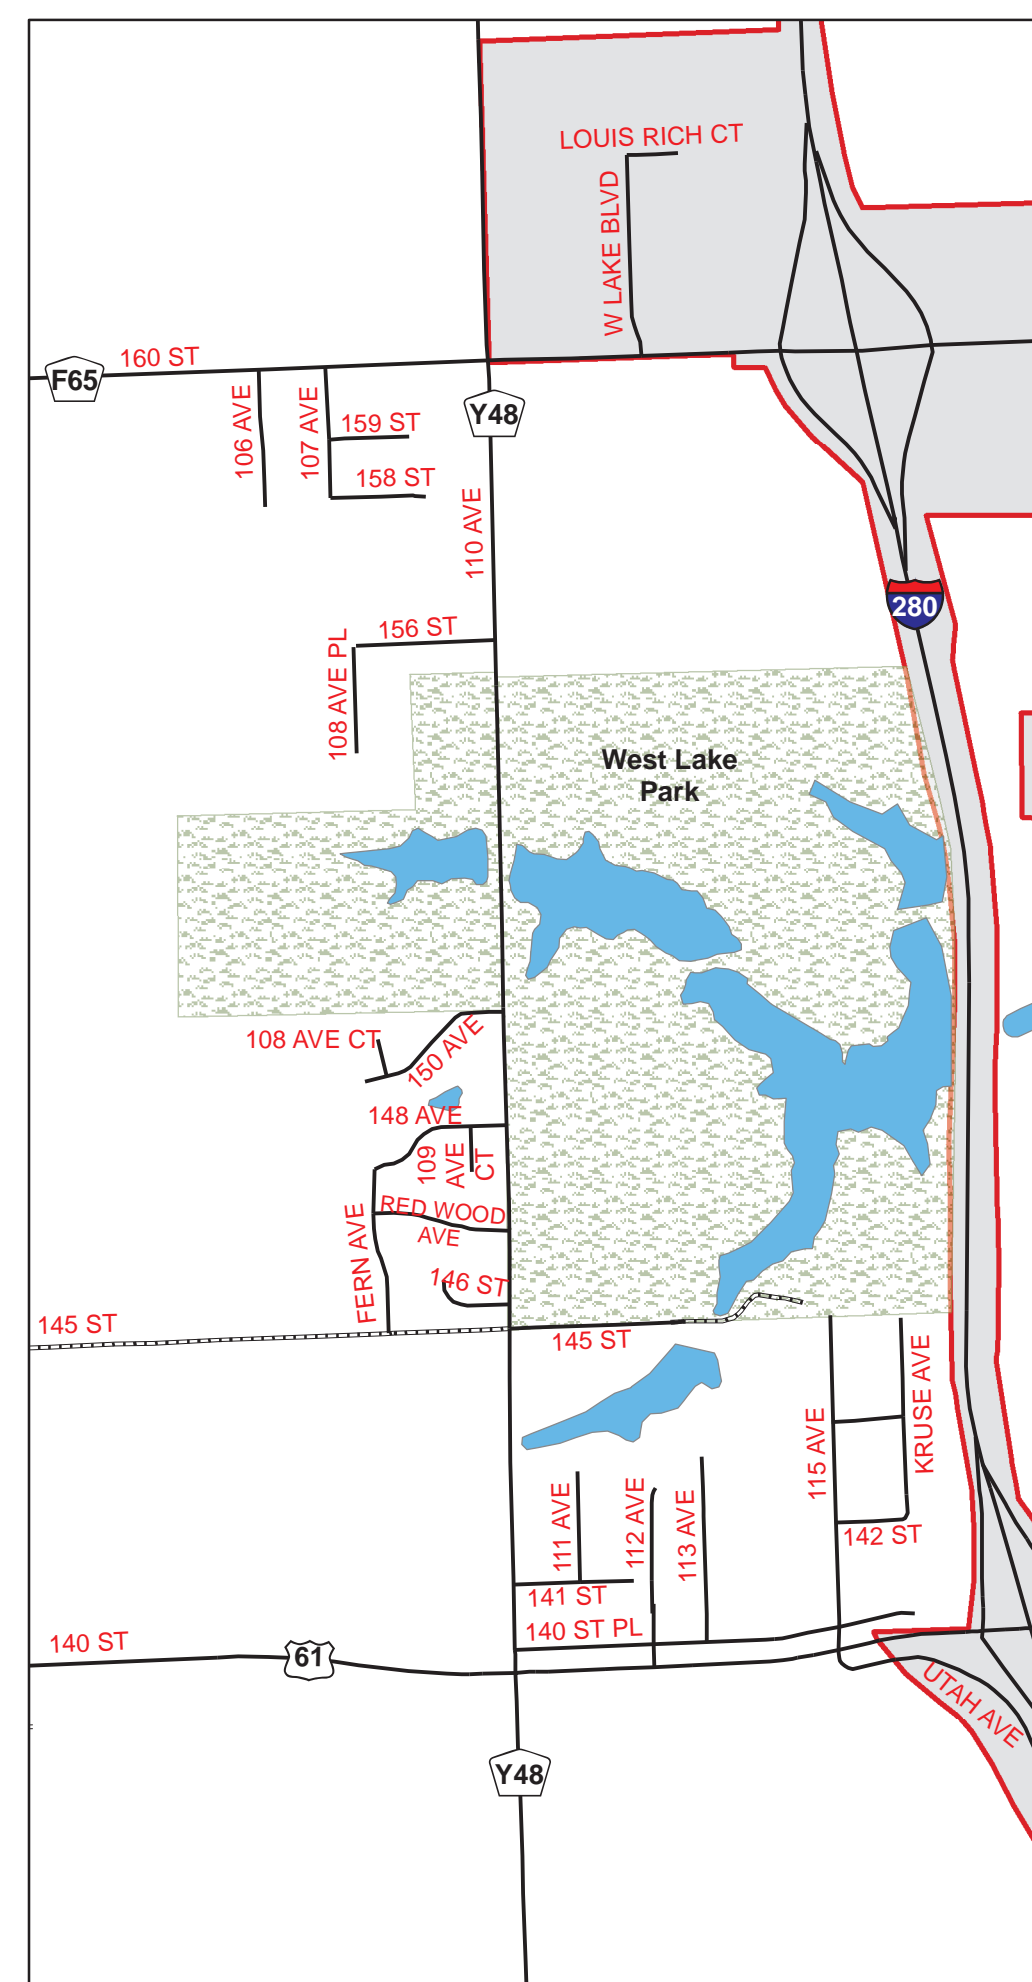

Scott County, Iowa Rural Address Map

- Legend**
- Hospitals
 - City Halls
 - Fire Stations
 - Police Departments
 - Post Offices
 - Points of Interest
 - Post Secondary Schools
 - Libraries
- Road Type**
- Paved
 - Gravel
 - Dirt
 - Local
 - Streams
 - Lakes & Rivers
 - Parks
 - Cemeteries
 - Township Boundaries
 - Municipal Boundaries

Rural Address Map

Scott County Board of Supervisors:
 Jim Hancock - Chairman
 Tom Sunderbruch - Vice Chairman
 Chris Gallin
 Larry Minard
 Roxanna Moritz

Map Insets on Reverse

Scott County, Iowa Rural Address Map

Map Inset Views

Inset A Mt. Joy

Inset B Park View

Inset C Pleasant Valley

Inset D Centennial Oaks

Inset E West Lake

Inset F Buffalo Township

Inset G LeClaire Township