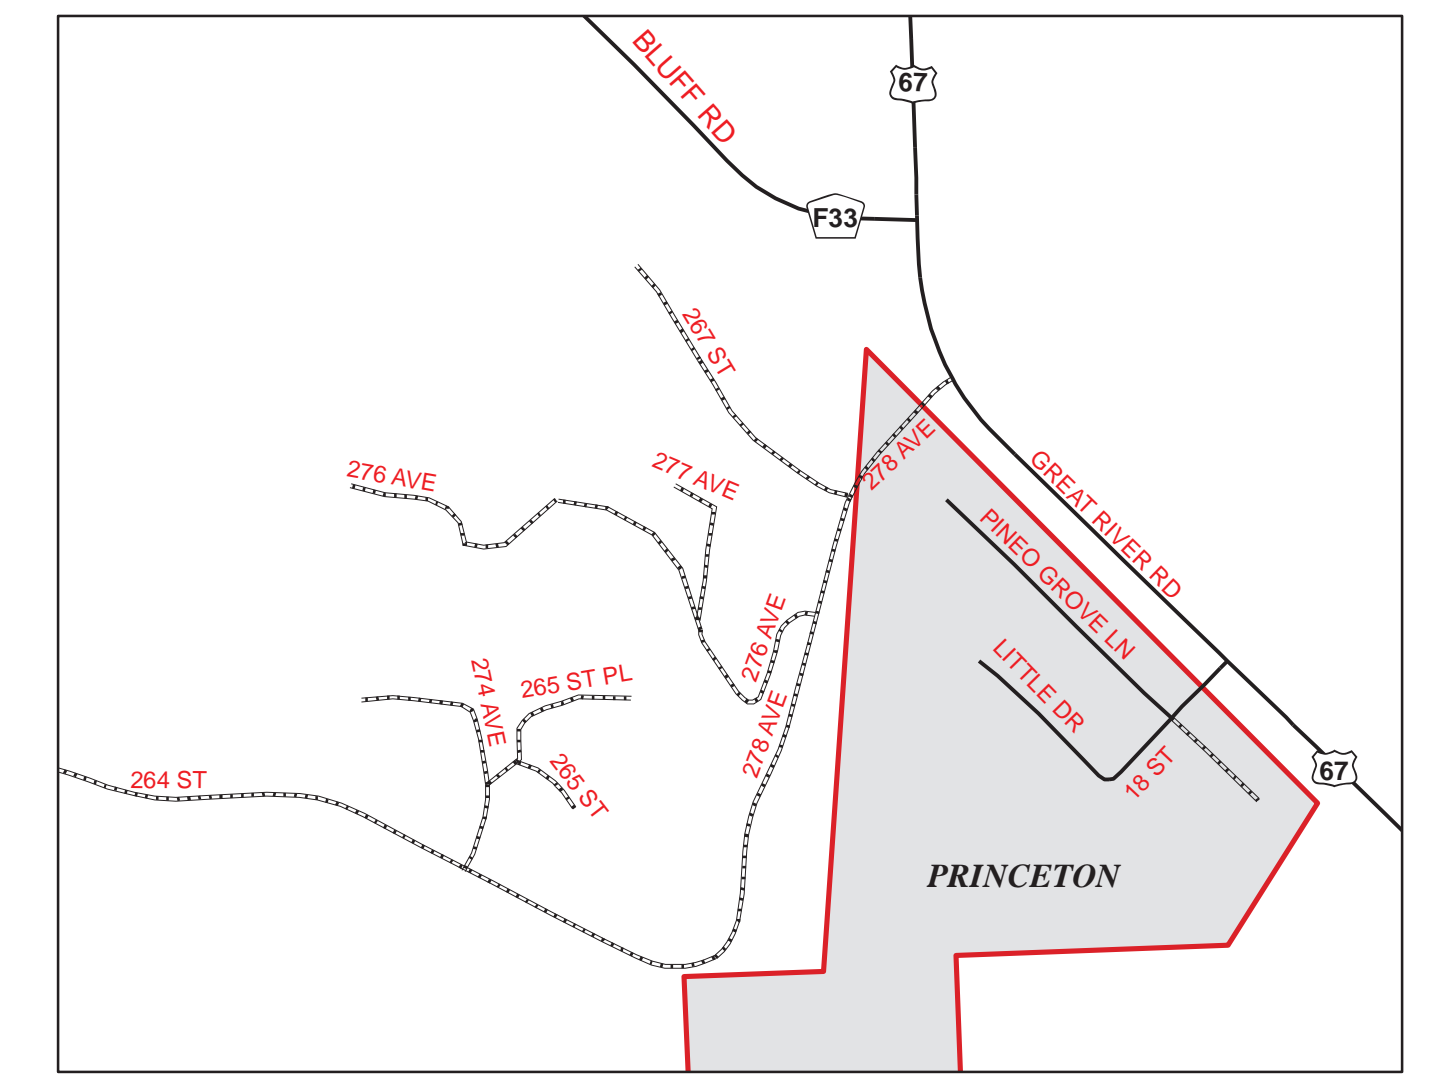

Scott County, Iowa Rural Address Map

- Legend**
- Hospitals
 - City Halls
 - Fire Stations
 - Police Departments
 - Post Offices
 - Points of Interest
 - Post Secondary Schools
 - Libraries
- Road Type**
- Paved
 - Gravel
 - Dirt
 - Local
 - Streams
 - Lakes & Rivers
 - Parks
 - Cemeteries
 - Township Boundaries
 - Municipal Boundaries

Rural Address Map

Scott County Board of Supervisors:
 Jim Hancock - Chairman
 Tom Sunderbruch - Vice Chairman
 Chris Gallin
 Larry Minard
 Roxanna Moritz

Map Insets on Reverse

Scott County, Iowa Rural Address Map

Map Inset Views

Inset A Mt. Joy

Inset B Park View

Inset C Pleasant Valley

Inset D Centennial Oaks

Inset E West Lake

Inset F Buffalo Township

Inset G LeClaire Township