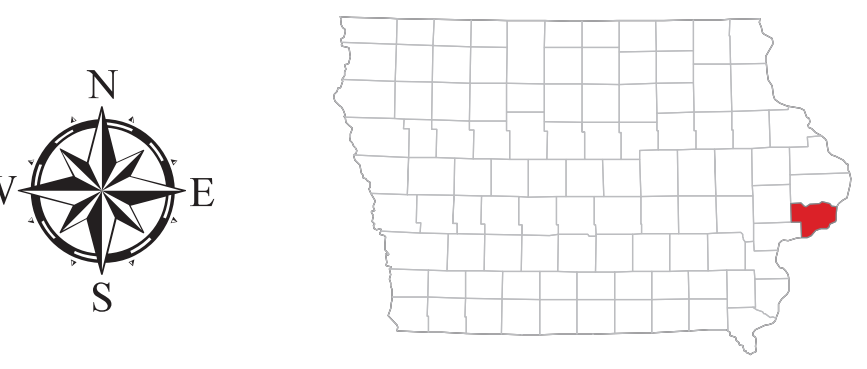

Scott County, Iowa Rural Address Map

- Legend**
- Hospitals
 - City Halls
 - Fire Stations
 - Police Departments
 - Post Offices
 - Points of Interest
 - Post Secondary Schools
 - Libraries
- Road Type**
- Paved
 - Gravel
 - Dirt
 - Local
 - Streams
 - Lakes & Rivers
 - Parks
 - Cemeteries
 - Township Boundaries
 - Municipal Boundaries

Rural Address Map

Scott County Board of Supervisors:
 Jim Hancock - Chairman
 Tom Sunderbruch - Vice Chairman
 Chris Gallin
 Larry Minard
 Roxanna Moritz

Map Insets on Reverse

Scott County, Iowa Rural Address Map

Map Inset Views

Inset A Mt. Joy

Inset B Park View

Inset C Pleasant Valley

Inset D Centennial Oaks

Inset E West Lake

Inset F Buffalo Township

Inset G LeClaire Township