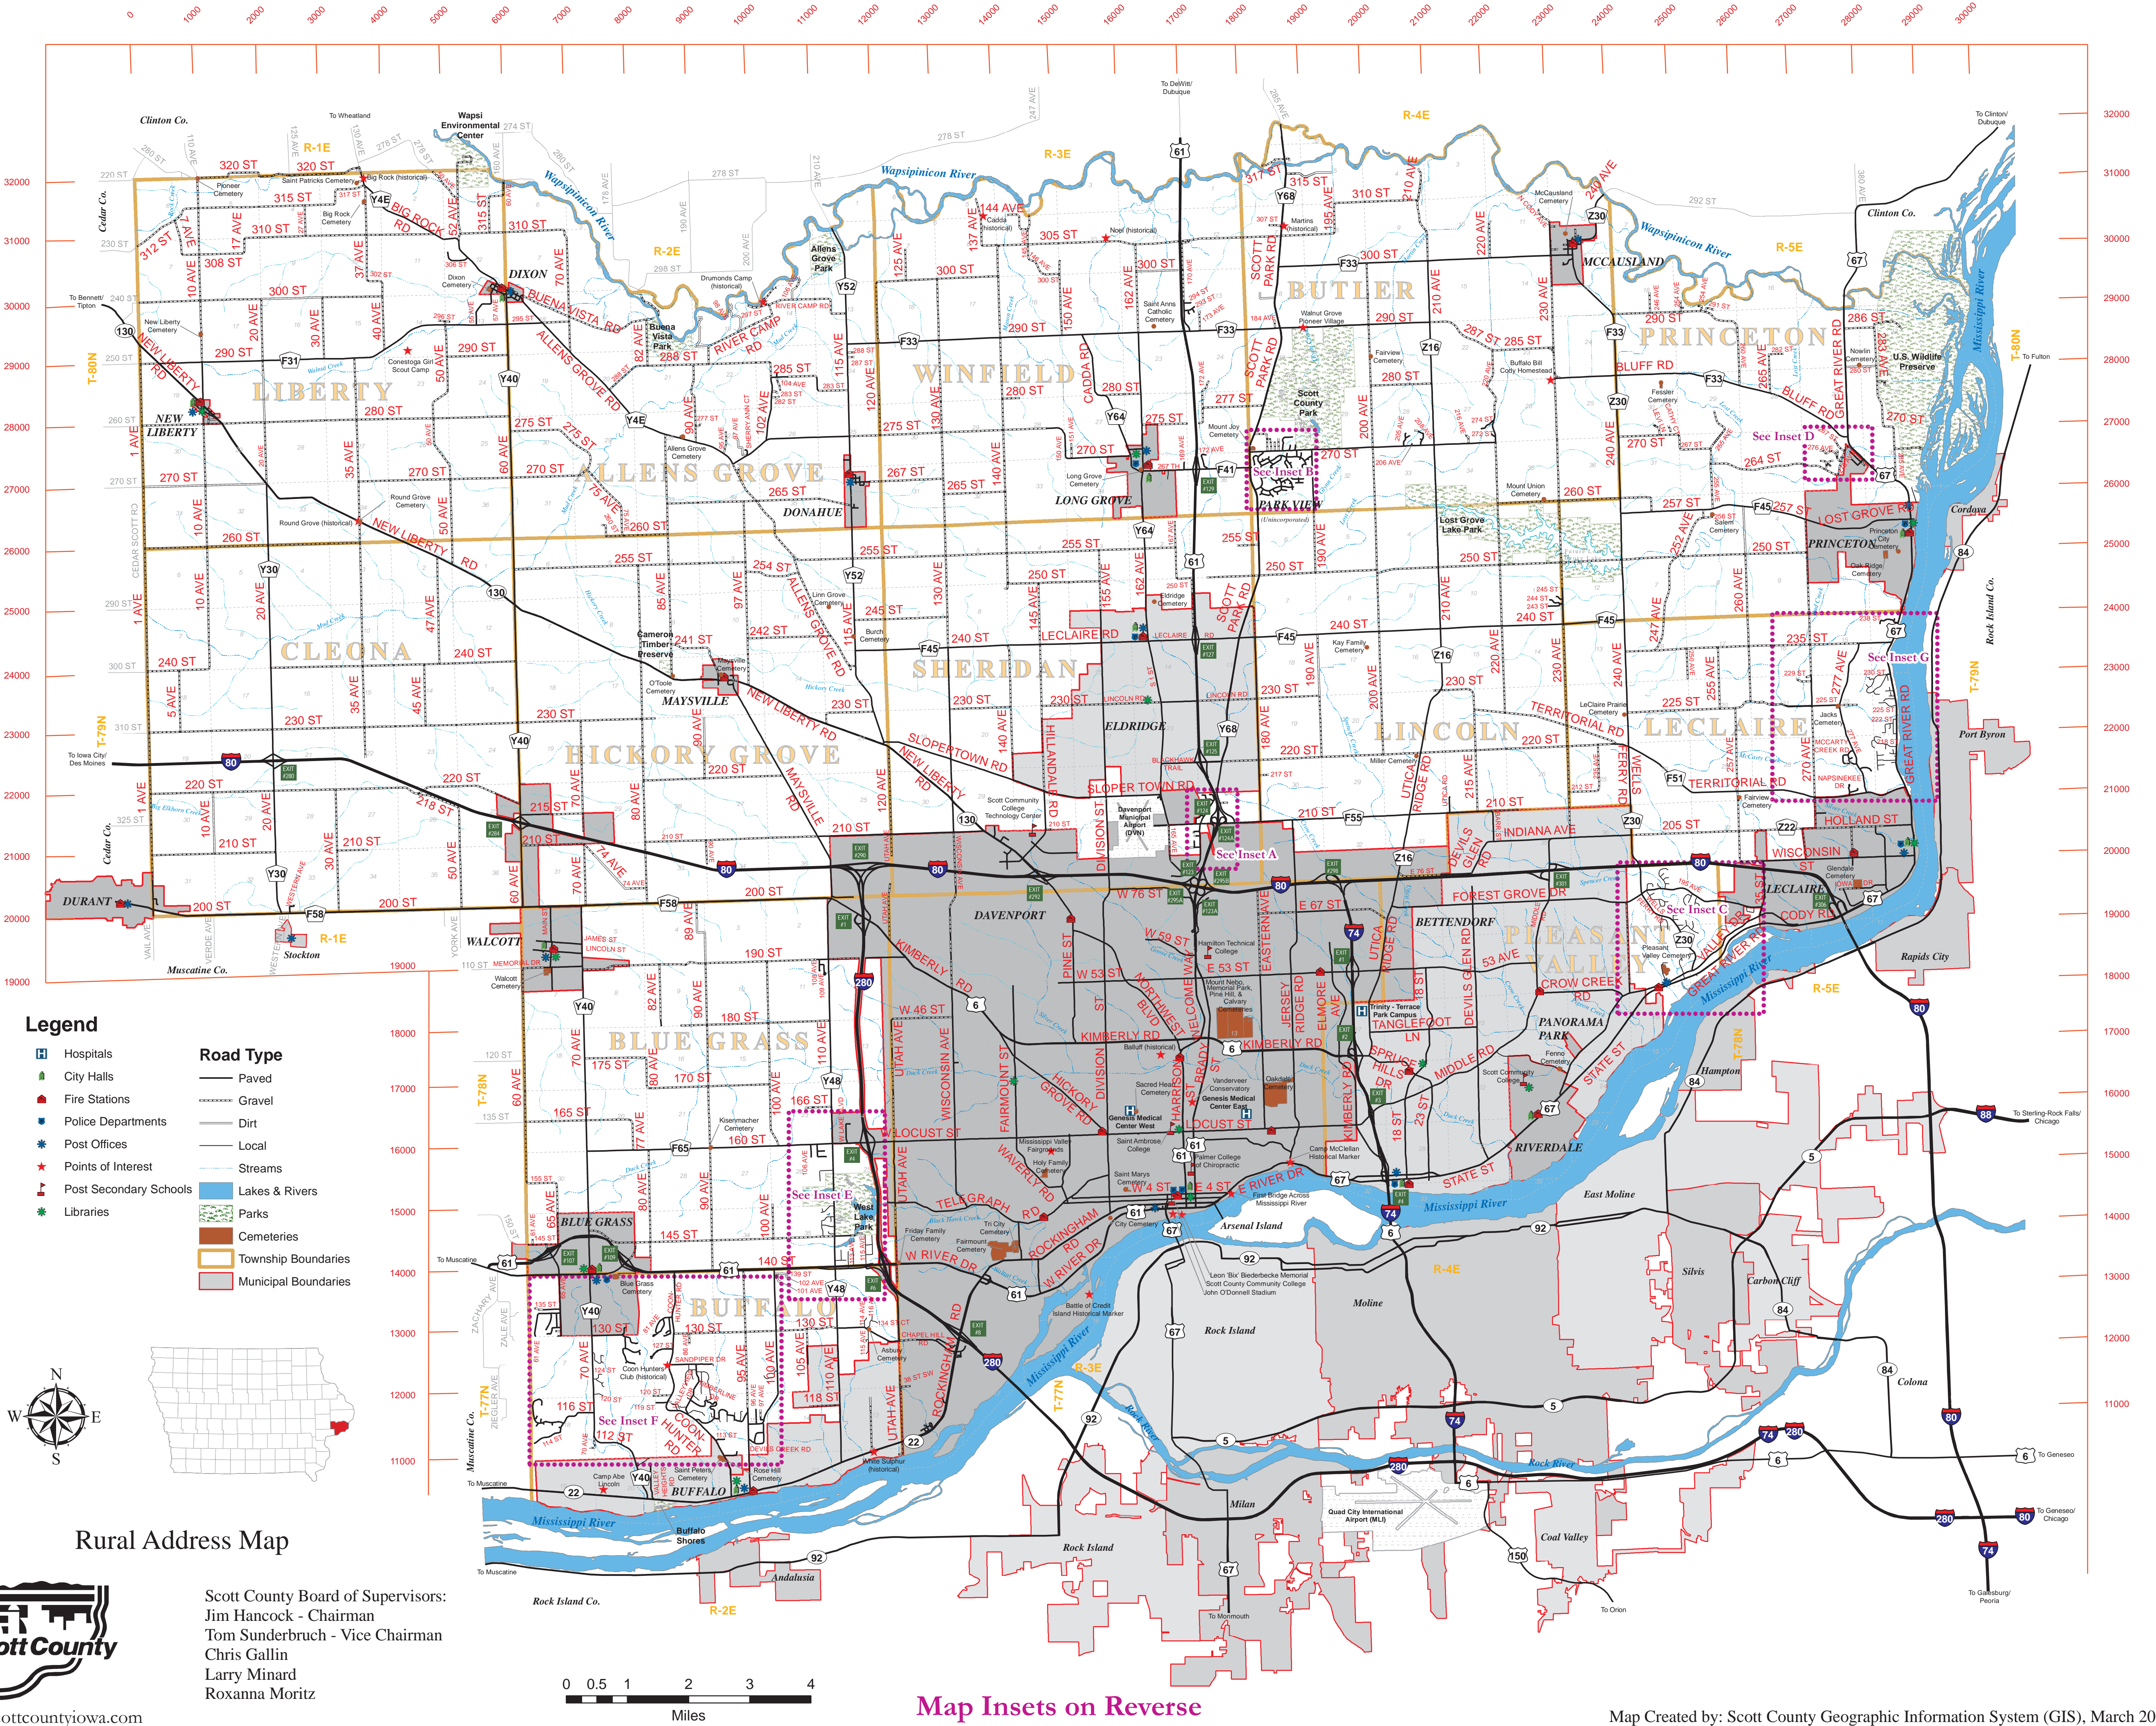

Scott County, Iowa Rural Address Map

- Legend**
- Hospitals
 - City Halls
 - Fire Stations
 - Police Departments
 - Post Offices
 - Points of Interest
 - Post Secondary Schools
 - Libraries
- Road Type**
- Paved
 - Gravel
 - Dirt
 - Local
 - Streams
 - Lakes & Rivers
 - Parks
 - Cemeteries
 - Township Boundaries
 - Municipal Boundaries

Rural Address Map

Scott County Board of Supervisors:
 Jim Hancock - Chairman
 Tom Sunderbruch - Vice Chairman
 Chris Gallin
 Larry Minard
 Roxanna Moritz

Map Insets on Reverse

Scott County, Iowa Rural Address Map

Map Inset Views

Inset A Mt. Joy

Inset B Park View

Inset C Pleasant Valley

Inset D Centennial Oaks

Inset E West Lake

Inset F Buffalo Township

Inset G LeClaire Township

- Legend**
- Hospitals
 - City Halls
 - Fire Stations
 - Police Departments
 - Post Offices
 - Points of Interest
 - Post Secondary Schools
 - Libraries
 - Paved
 - Gravel
 - Dirt
 - Local Roads
 - Streams
 - Lakes & Rivers
 - Cemeteries
 - Parks
 - Municipal Boundaries