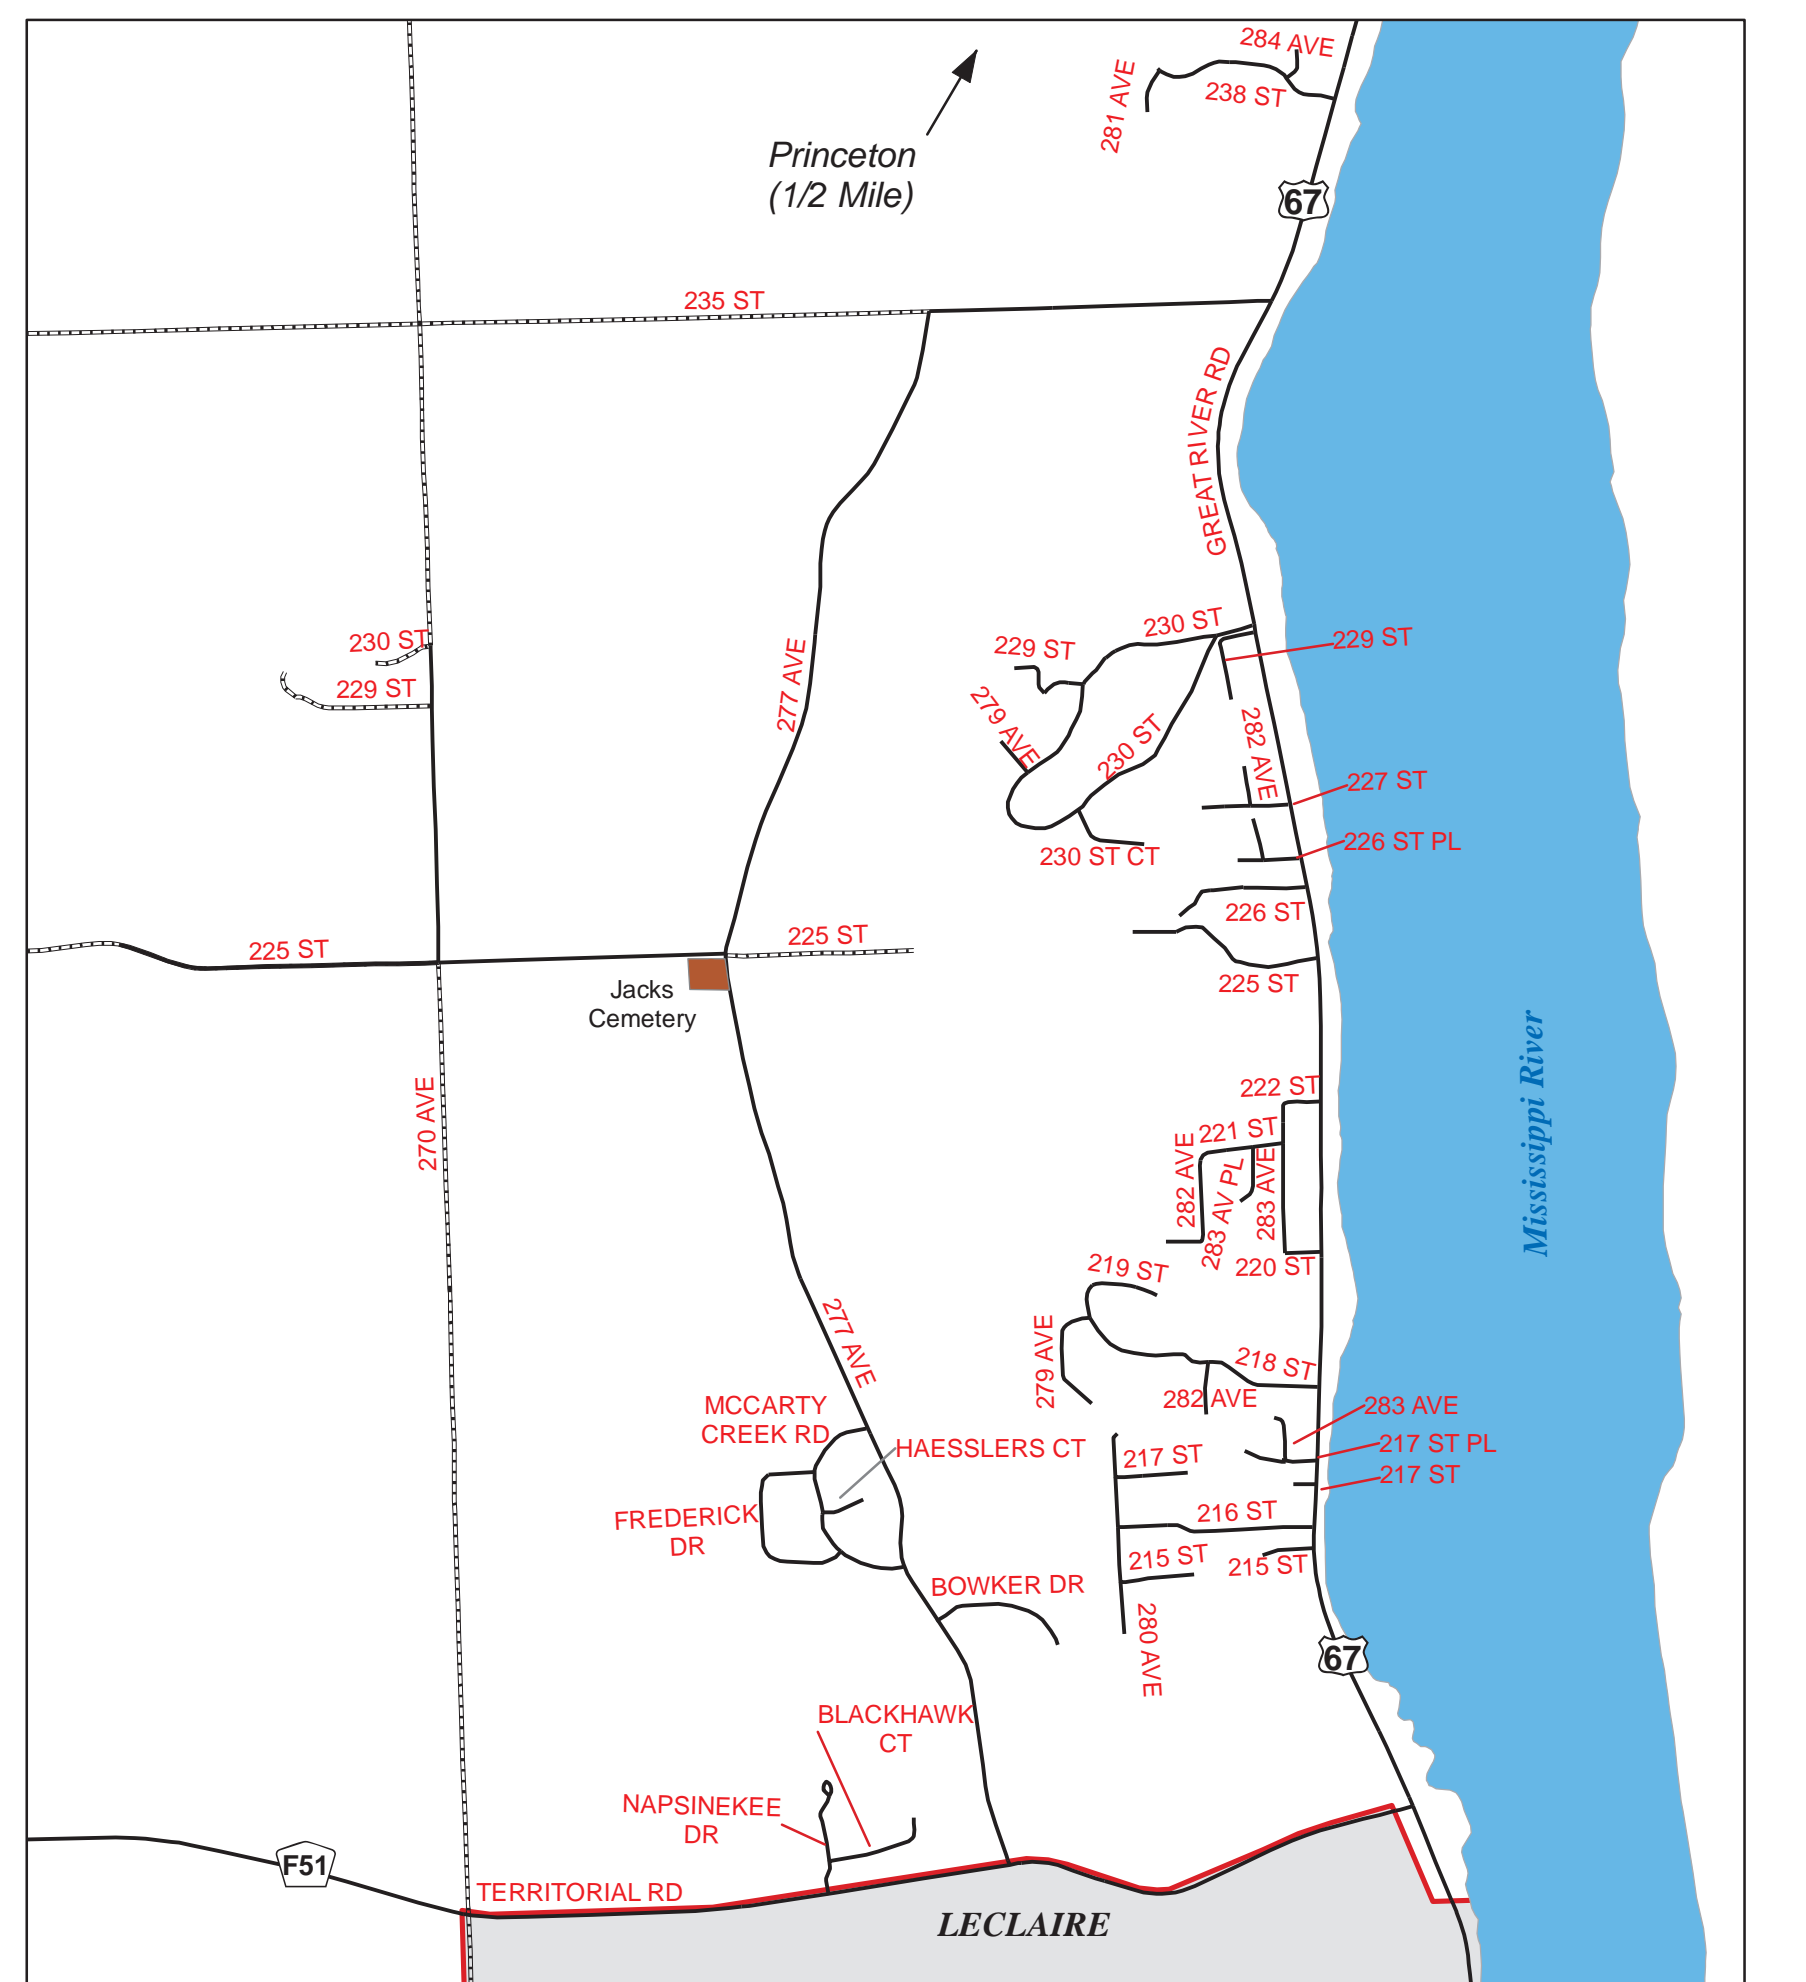

Scott County, Iowa Rural Address Map

- Legend**
- Hospitals
 - City Halls
 - Fire Stations
 - Police Departments
 - Post Offices
 - Points of Interest
 - Post Secondary Schools
 - Libraries
- Road Type**
- Paved
 - Gravel
 - Dirt
 - Local
 - Streams
 - Lakes & Rivers
 - Parks
 - Cemeteries
 - Township Boundaries
 - Municipal Boundaries

Rural Address Map

Scott County Board of Supervisors:
 Jim Hancock - Chairman
 Tom Sunderbruch - Vice Chairman
 Chris Gallin
 Larry Minard
 Roxanna Moritz

Map Insets on Reverse

Scott County, Iowa Rural Address Map

Map Inset Views

Inset A Mt. Joy

Inset B Park View

Inset C Pleasant Valley

Inset D Centennial Oaks

Inset E West Lake

Inset F Buffalo Township

Inset G LeClaire Township