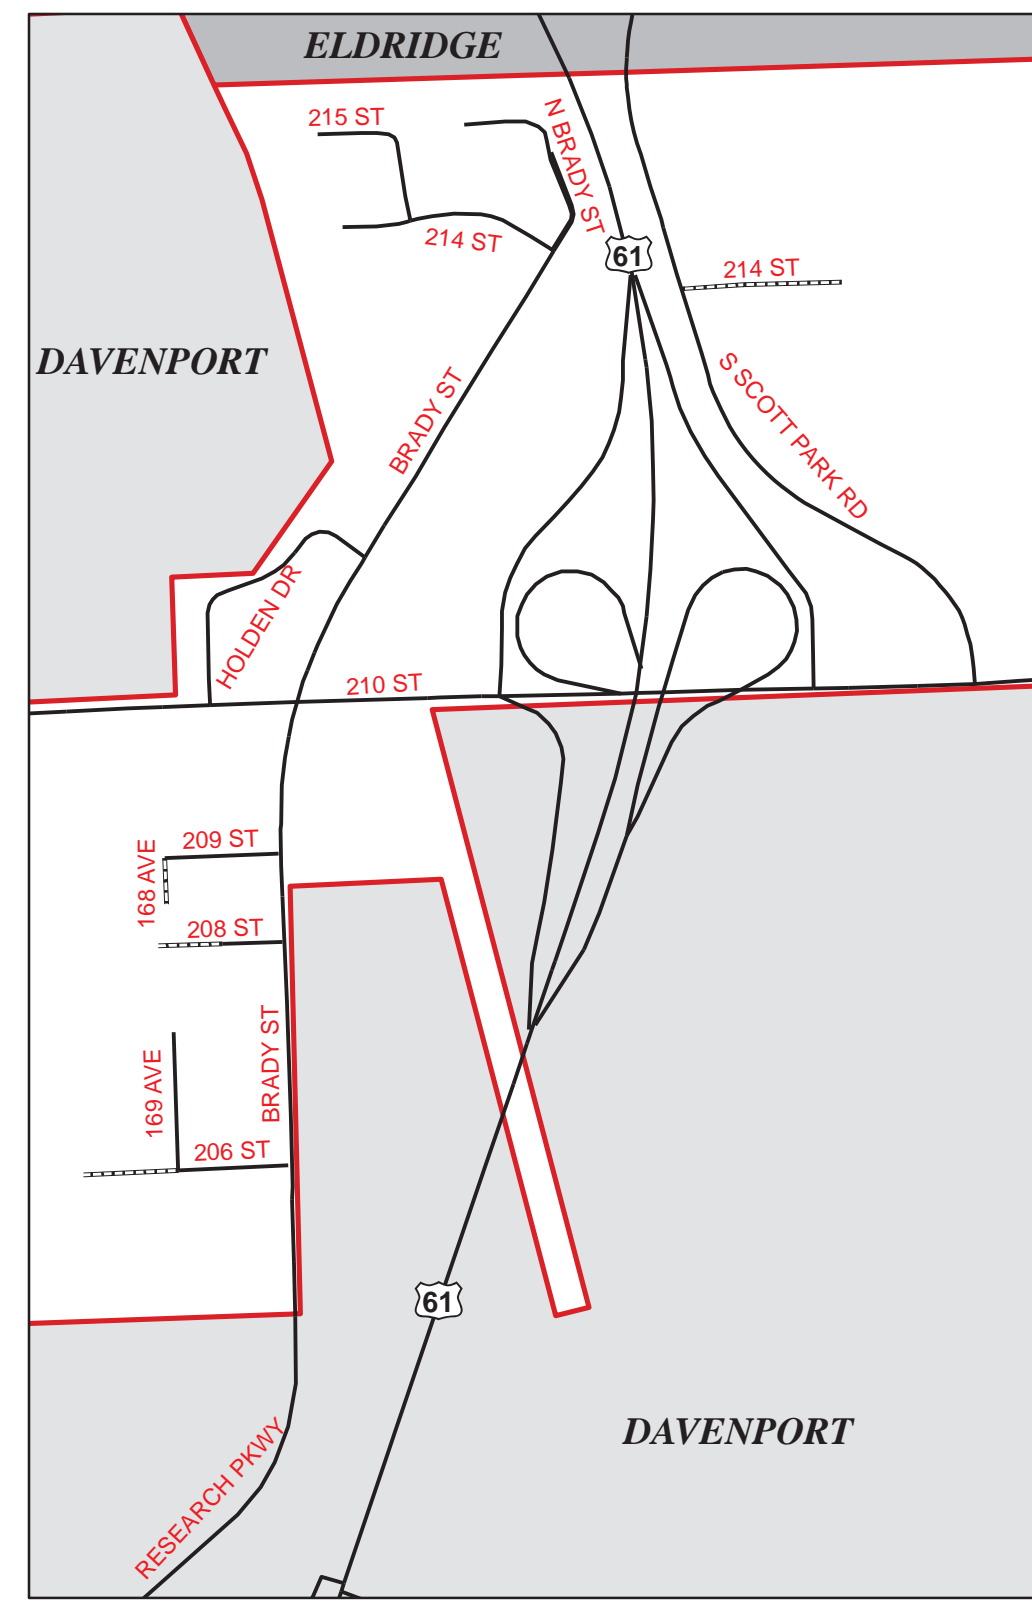

Scott County, Iowa Rural Address Map

- Legend**
- Hospitals
 - City Halls
 - Fire Stations
 - Police Departments
 - Post Offices
 - Points of Interest
 - Post Secondary Schools
 - Libraries
- Road Type**
- Paved
 - Gravel
 - Dirt
 - Local
 - Streams
 - Lakes & Rivers
 - Parks
 - Cemeteries
 - Township Boundaries
 - Municipal Boundaries

Rural Address Map

Scott County Board of Supervisors:
 Jim Hancock - Chairman
 Tom Sunderbruch - Vice Chairman
 Chris Gallin
 Larry Minard
 Roxanna Moritz

Map Insets on Reverse

Scott County, Iowa Rural Address Map

Map Inset Views

Inset A Mt. Joy

Inset B Park View

Inset C Pleasant Valley

Inset D Centennial Oaks

Inset E West Lake

Inset F Buffalo Township

Inset G LeClaire Township