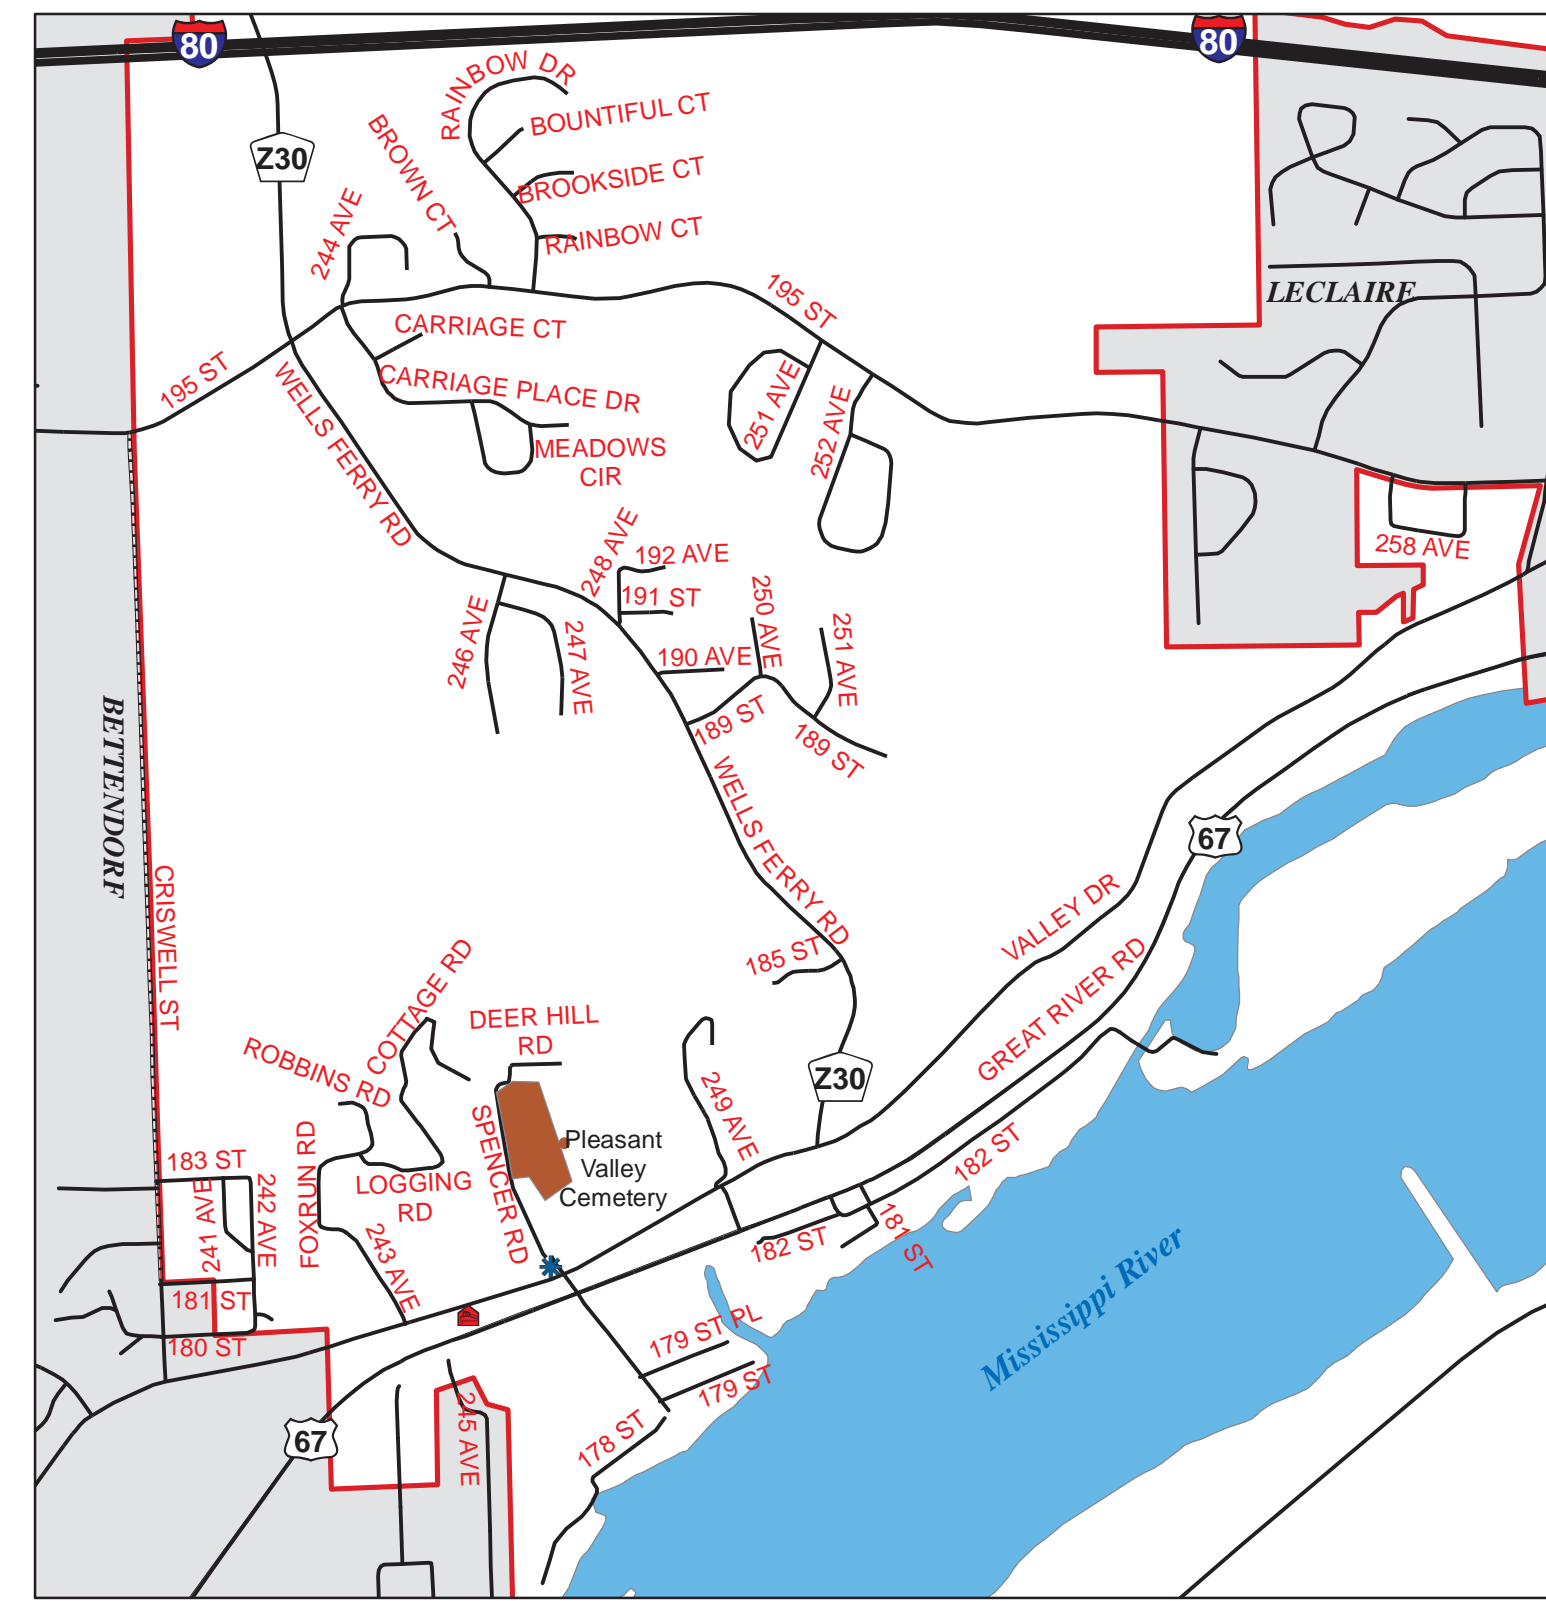

Scott County, Iowa Rural Address Map

- Legend**
- Hospitals
 - City Halls
 - Fire Stations
 - Police Departments
 - Post Offices
 - Points of Interest
 - Post Secondary Schools
 - Libraries
- Road Type**
- Paved
 - Gravel
 - Dirt
 - Local
 - Streams
 - Lakes & Rivers
 - Parks
 - Cemeteries
 - Township Boundaries
 - Municipal Boundaries

Rural Address Map

Scott County Board of Supervisors:
 Jim Hancock - Chairman
 Tom Sunderbruch - Vice Chairman
 Chris Gallin
 Larry Minard
 Roxanna Moritz

Map Insets on Reverse

Scott County, Iowa Rural Address Map

Map Inset Views

Inset A Mt. Joy

Inset B Park View

Inset C Pleasant Valley

Inset D Centennial Oaks

Inset E West Lake

Inset F Buffalo Township

Inset G LeClaire Township