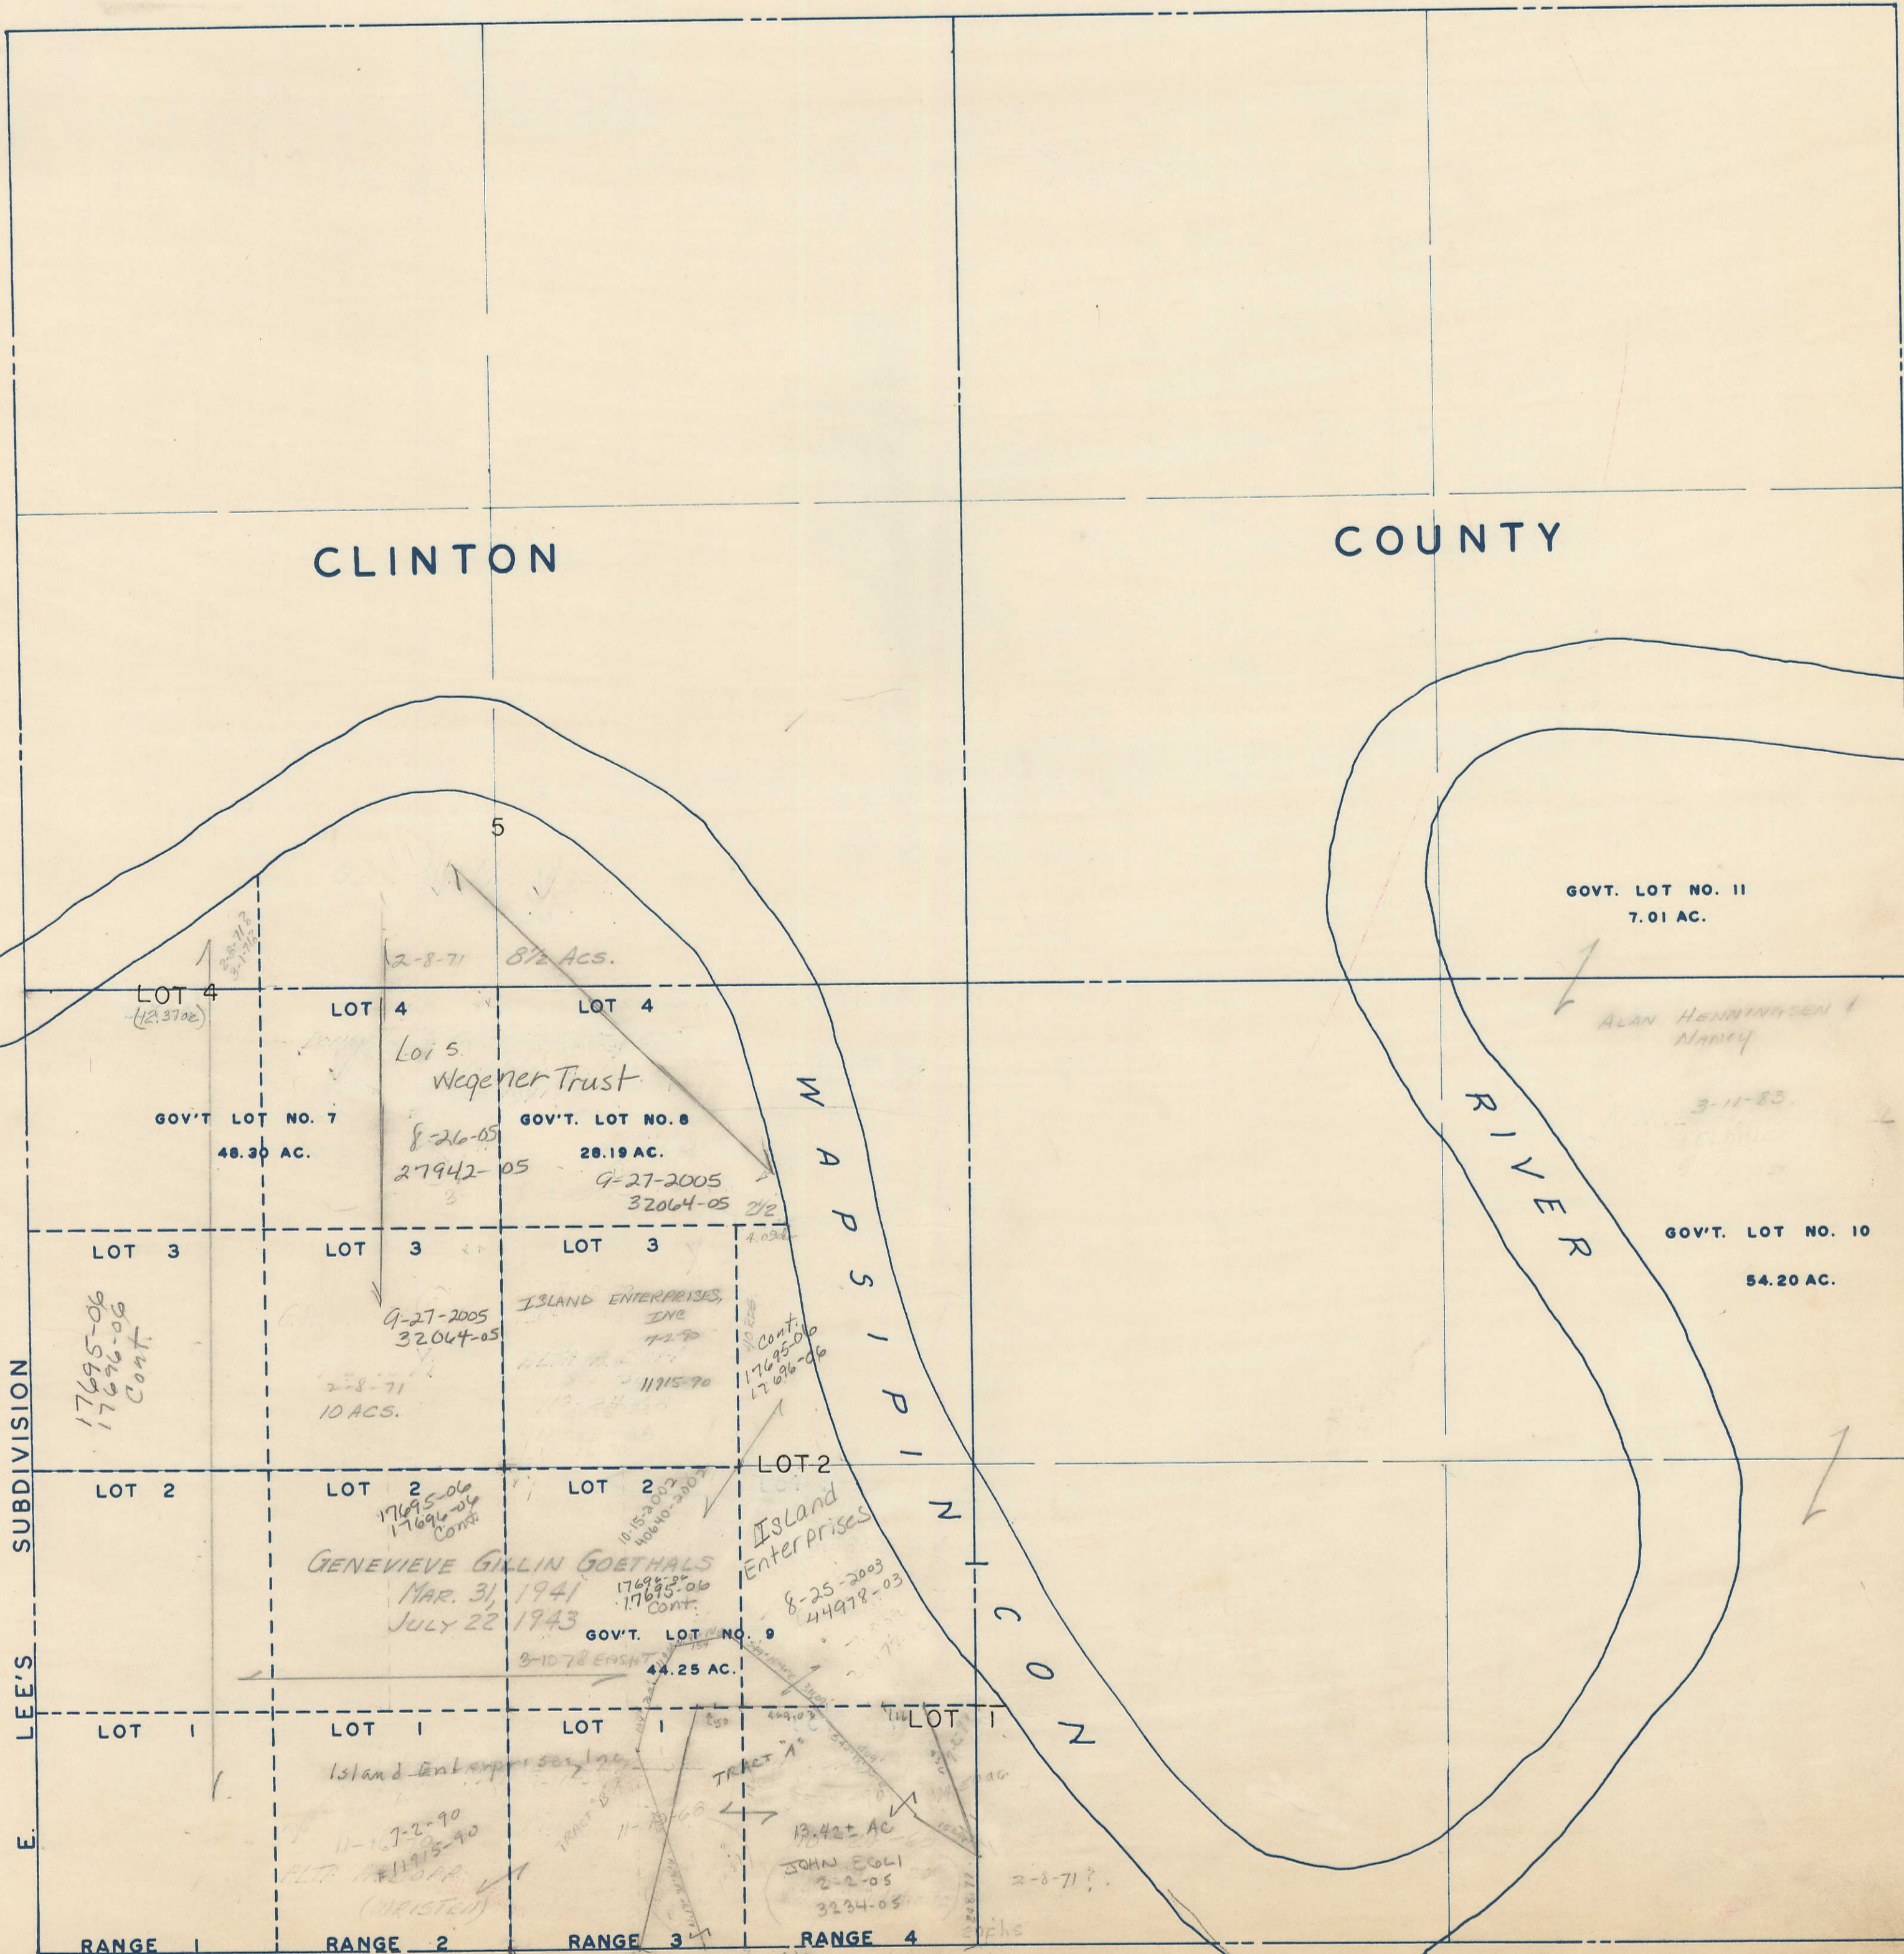

SECTION 6  
TOWNSHIP 80 NORTH, RANGE 3 EAST,  
5<sup>TH</sup> PRINCIPAL MERIDIAN  
WINFIELD TOWNSHIP  
SCOTT COUNTY, IOWA

81ds  
TRANSFER PAGE 466

SCALE: 1 INCH = 330 FEET

SECTION PAGE

PAGE ALLENS GROVE TWP.  
SECTION 1