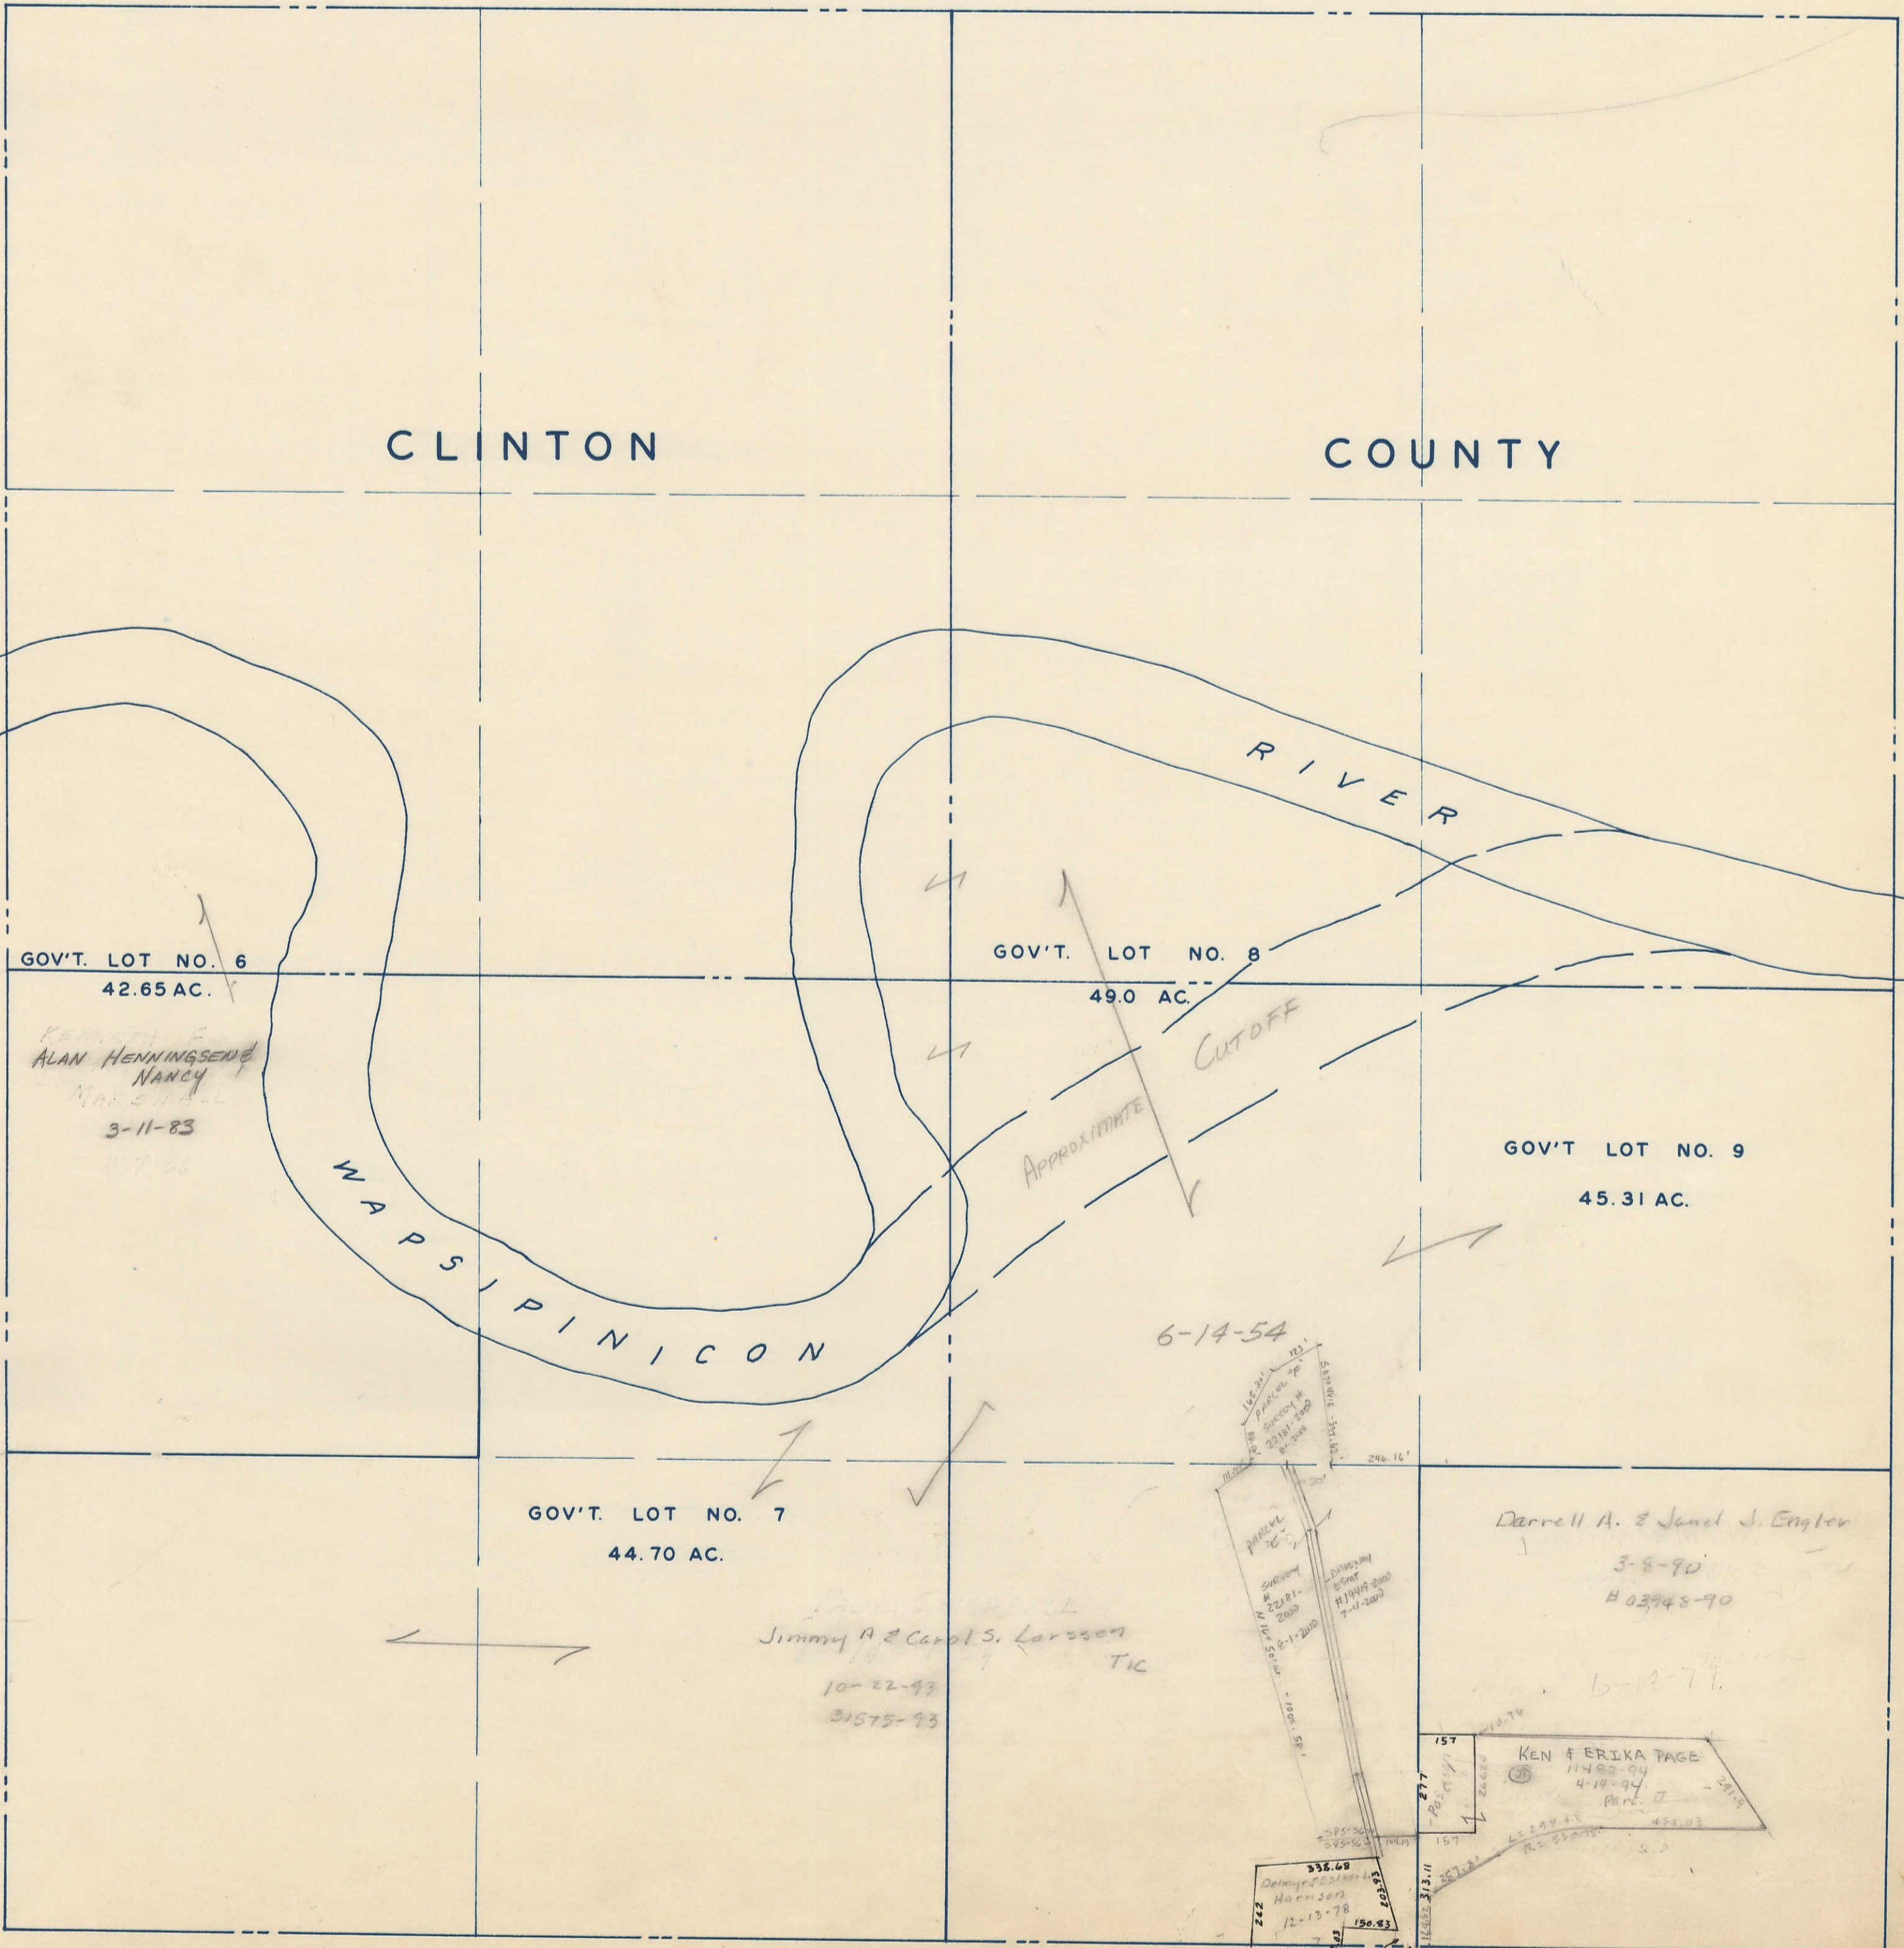

SECTION 5  
TOWNSHIP 80 NORTH, RANGE 3 EAST,  
5<sup>TH</sup> PRINCIPAL MERIDIAN  
WINFIELD TOWNSHIP  
SCOTT COUNTY, IOWA

*Blds*  
TRANSFER PAGE 465

SCALE: 1 INCH = 330 FEET

SECTION PAGE

SECTION 6 PAGE 6

SECTION 4 PAGE 4