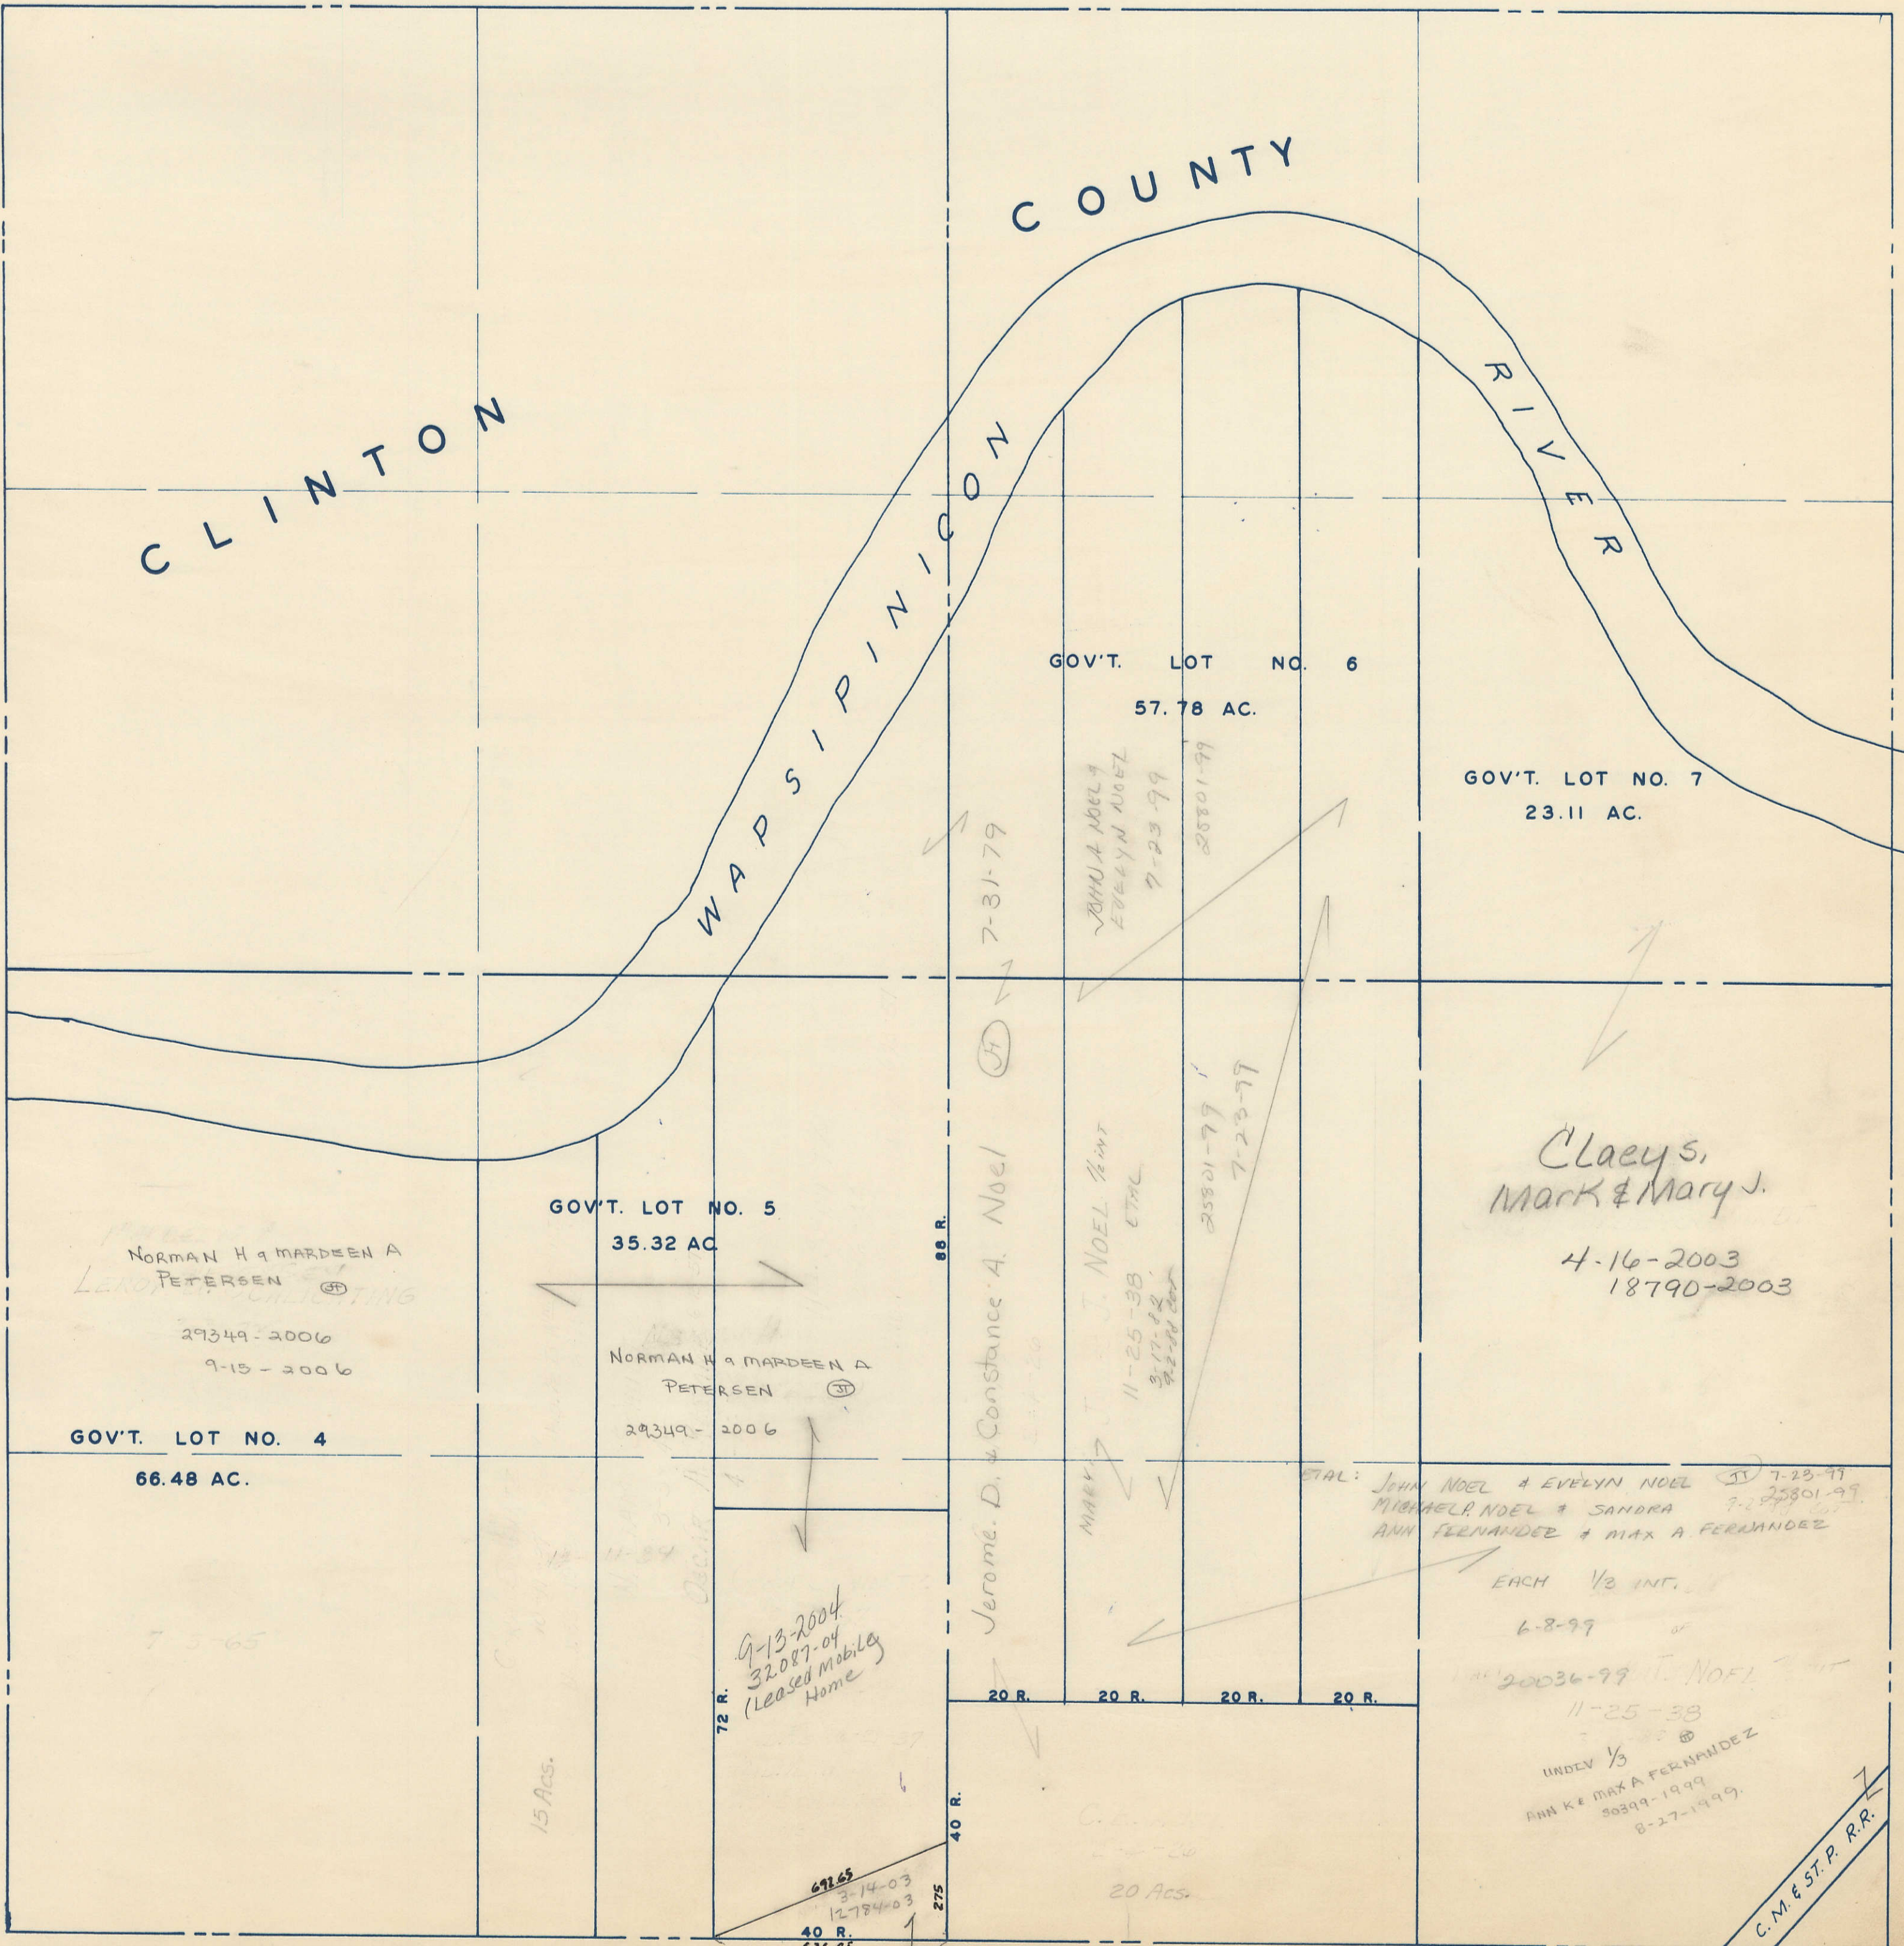

SECTION 3
TOWNSHIP 80 NORTH, RANGE 3 EAST,
5TH PRINCIPAL MERIDIAN
WINFIELD TOWNSHIP
SCOTT COUNTY, IOWA

8lds
TRANSFER PAGE 463

SCALE : 1 INCH = 330 FEET

SECTION PAGE

PAGE 4

SECTION 4

PAGE 2

SECTION 2