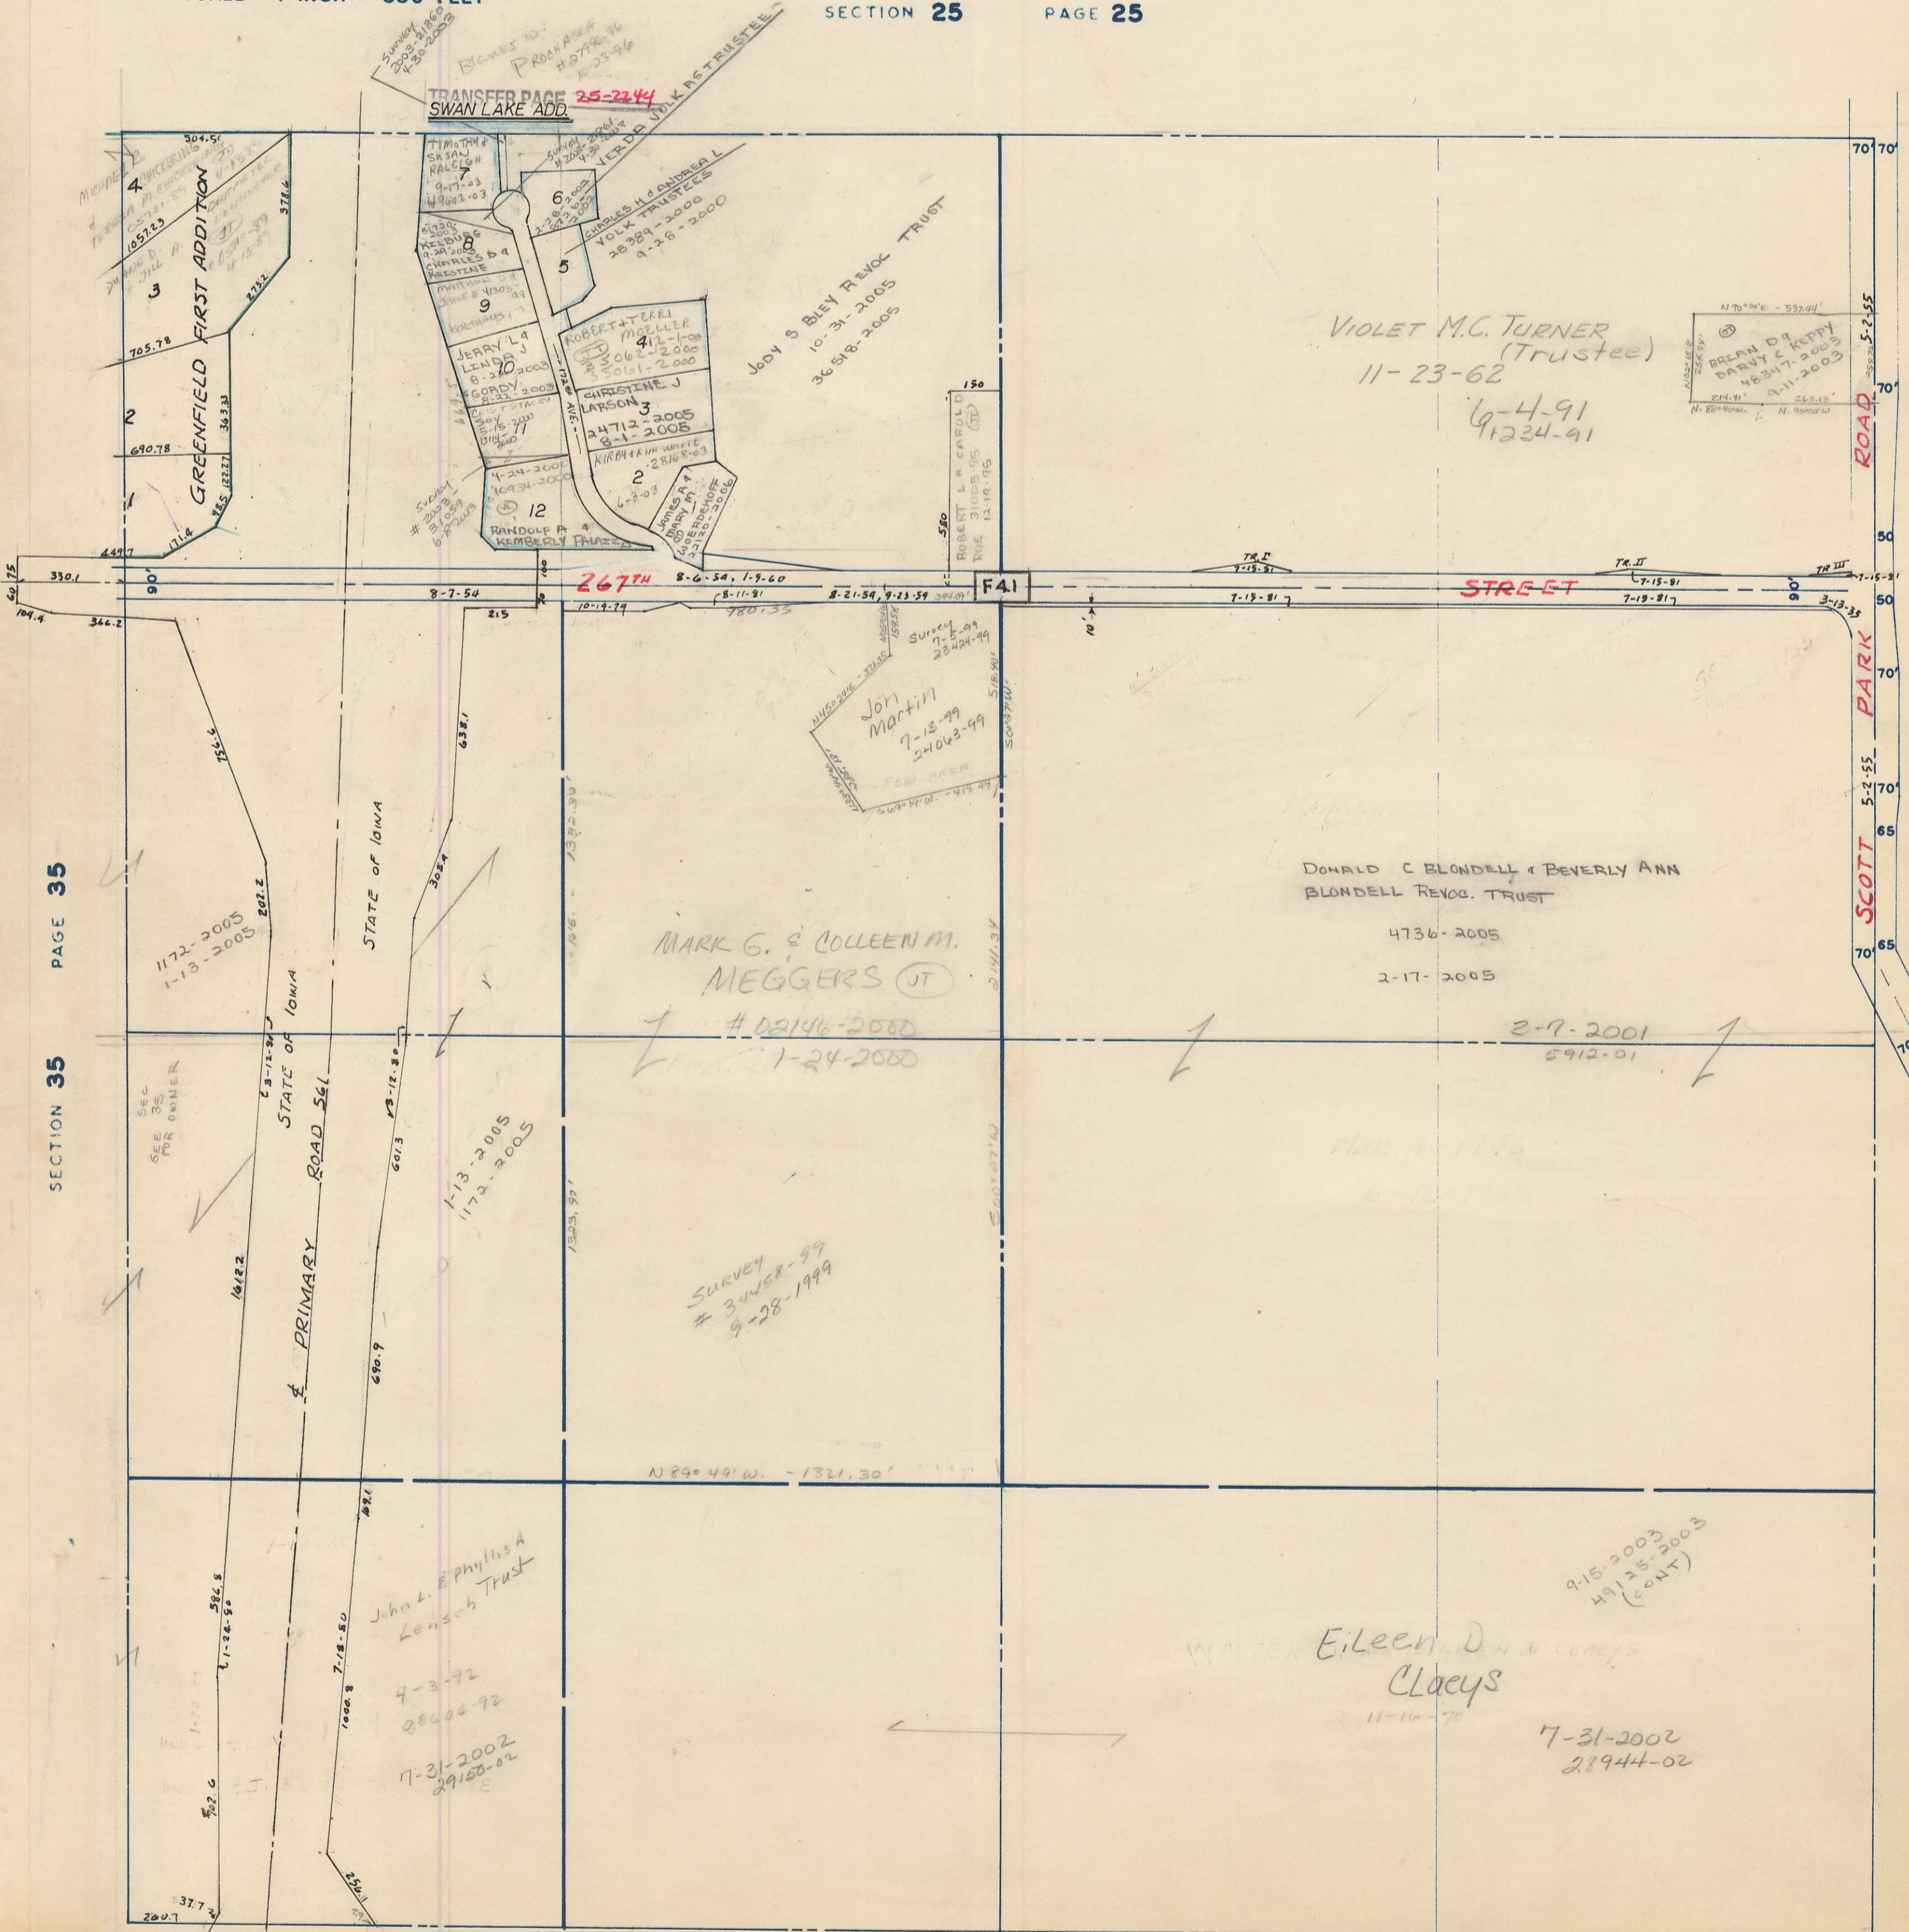

SECTION 36
TOWNSHIP 80 NORTH, RANGE 3 EAST,
5TH PRINCIPAL MERIDIAN
WINFIELD TOWNSHIP
SCOTT COUNTY, IOWA

8ids
TRANSFER PAGE 496

SCALE : 1 INCH = 330 FEET

SECTION 25 PAGE 25

SECTION 35 PAGE 35

SECTION 31 PAGE BUTLER TWP.