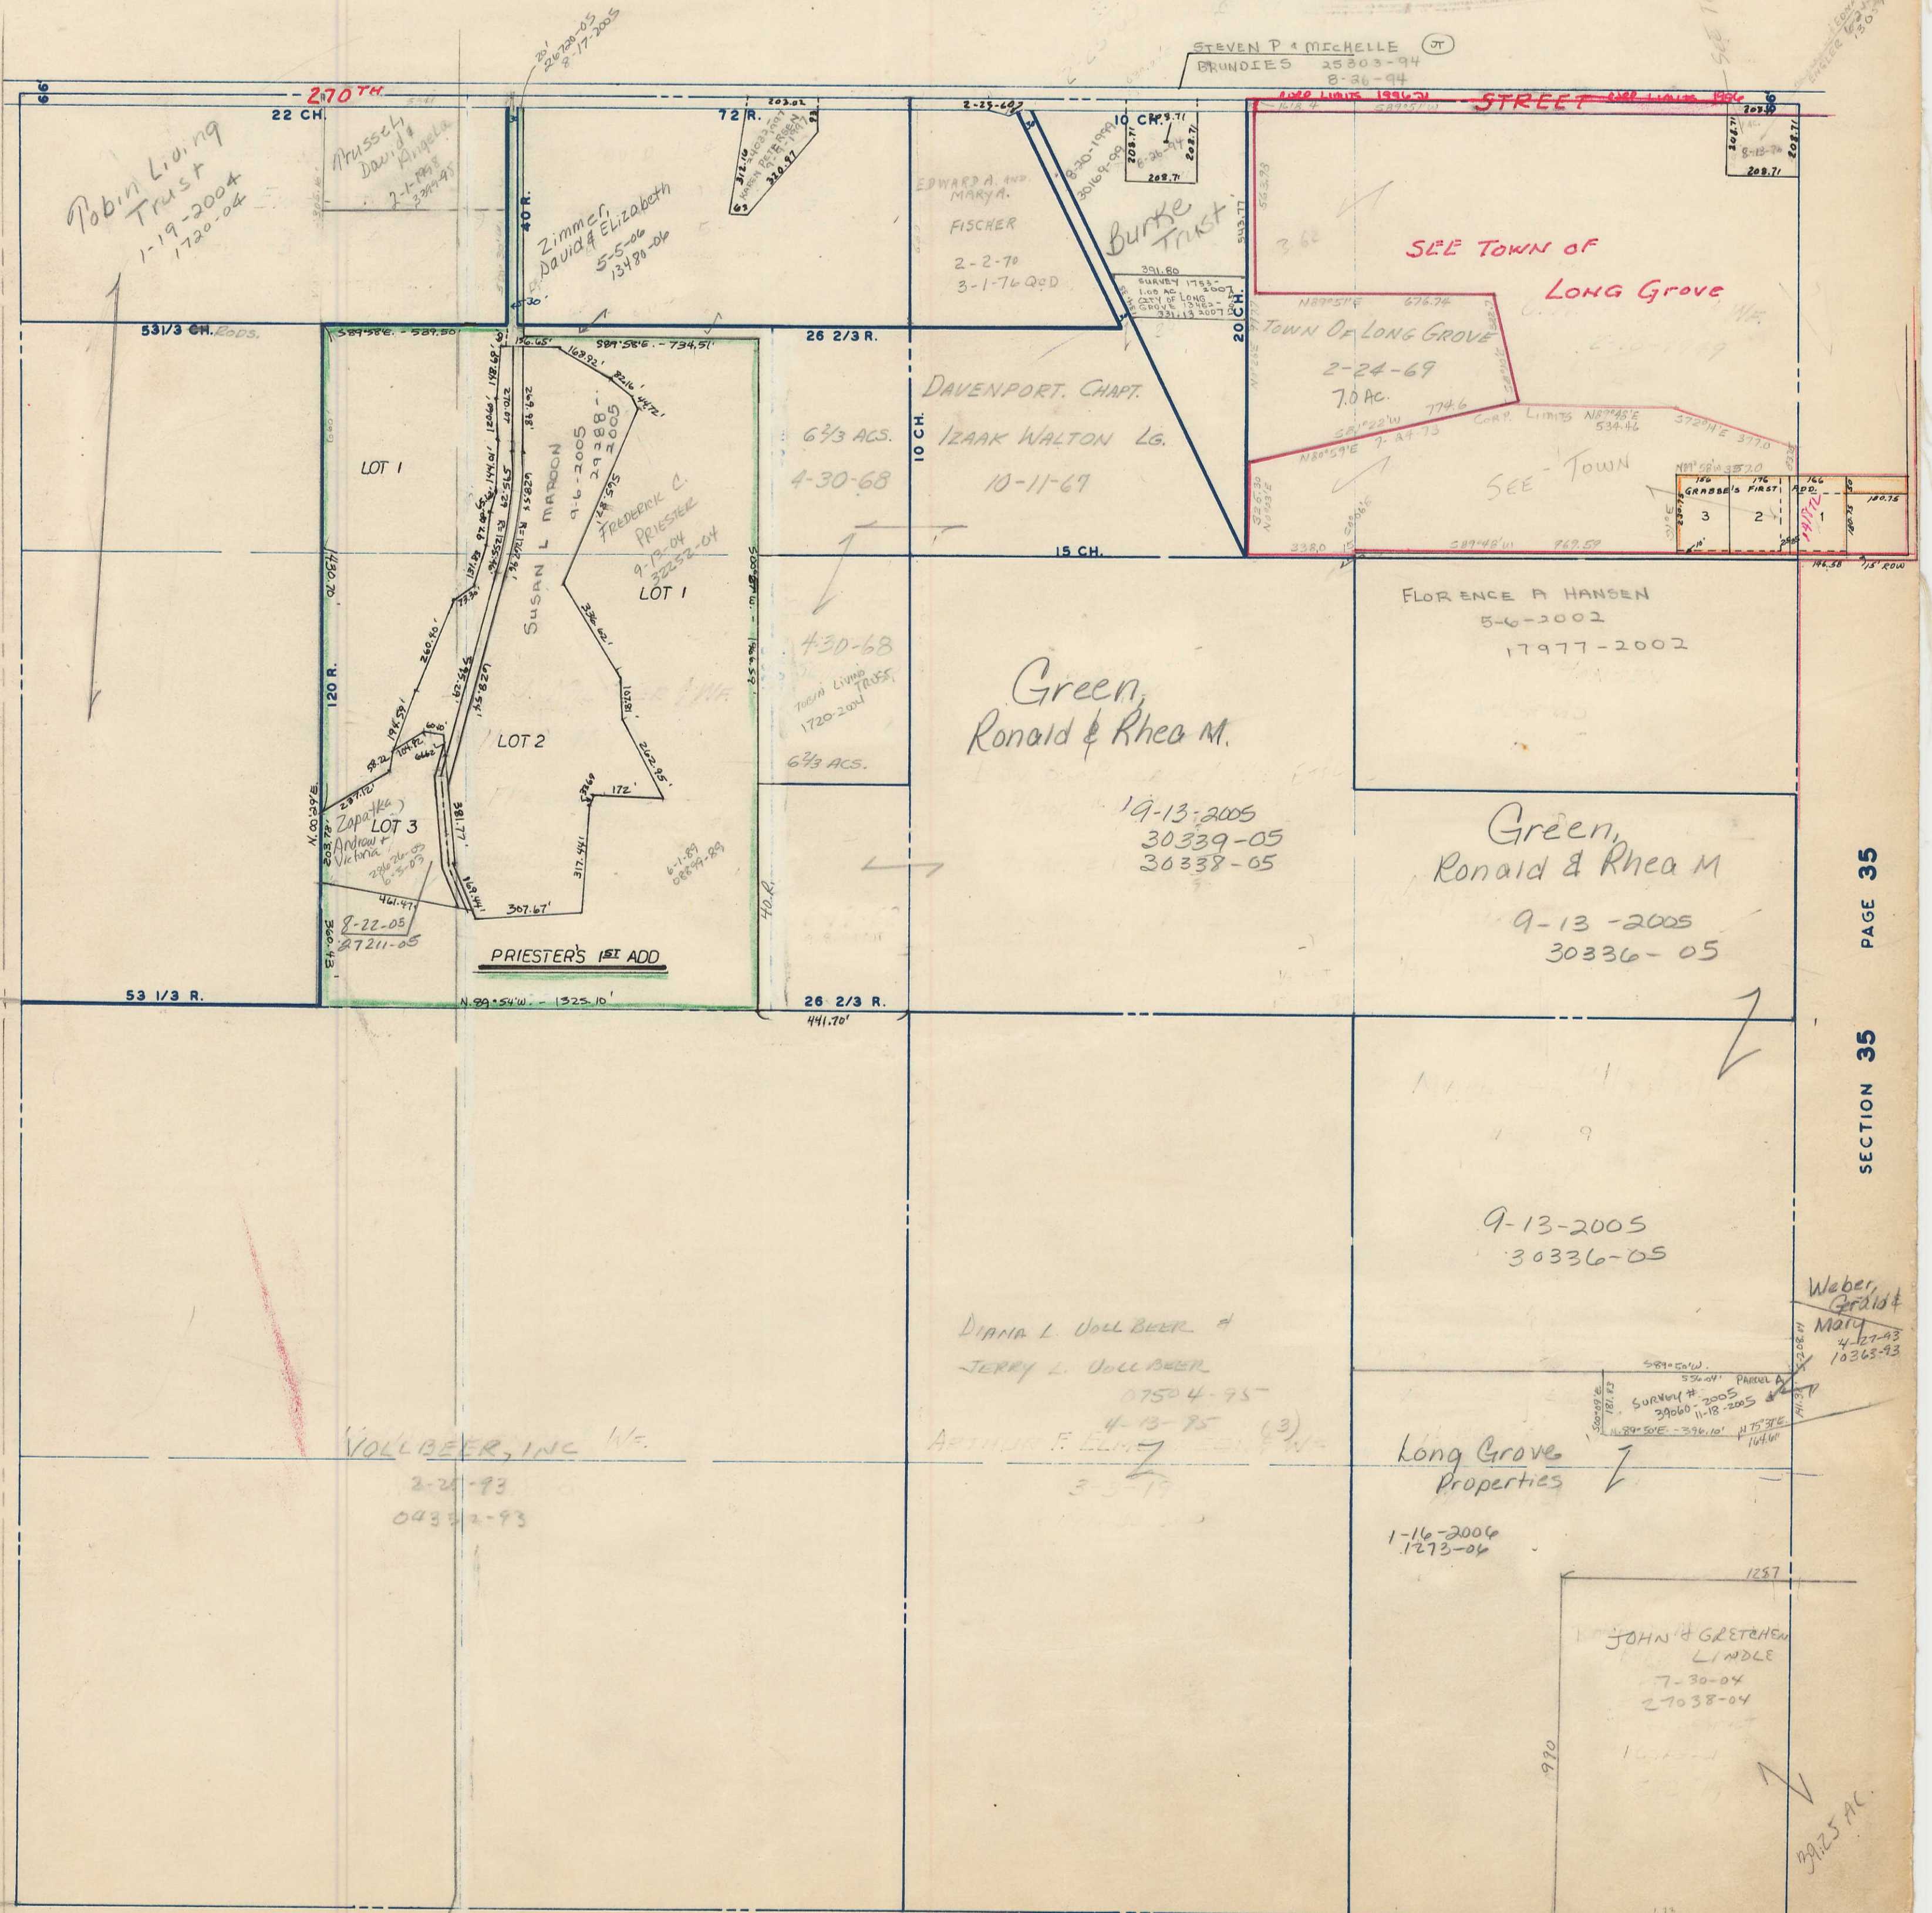

SECTION 34
TOWNSHIP 80 NORTH, RANGE 3 EAST,
5TH PRINCIPAL MERIDIAN
WINFIELD TOWNSHIP
SCOTT COUNTY, IOWA

SCALE: 1 INCH = 330 FEET

SECTION 27 PAGE 27

8lds
TRANSFER PAGE 494

SECTION 33 PAGE 33

SECTION 35 PAGE 35