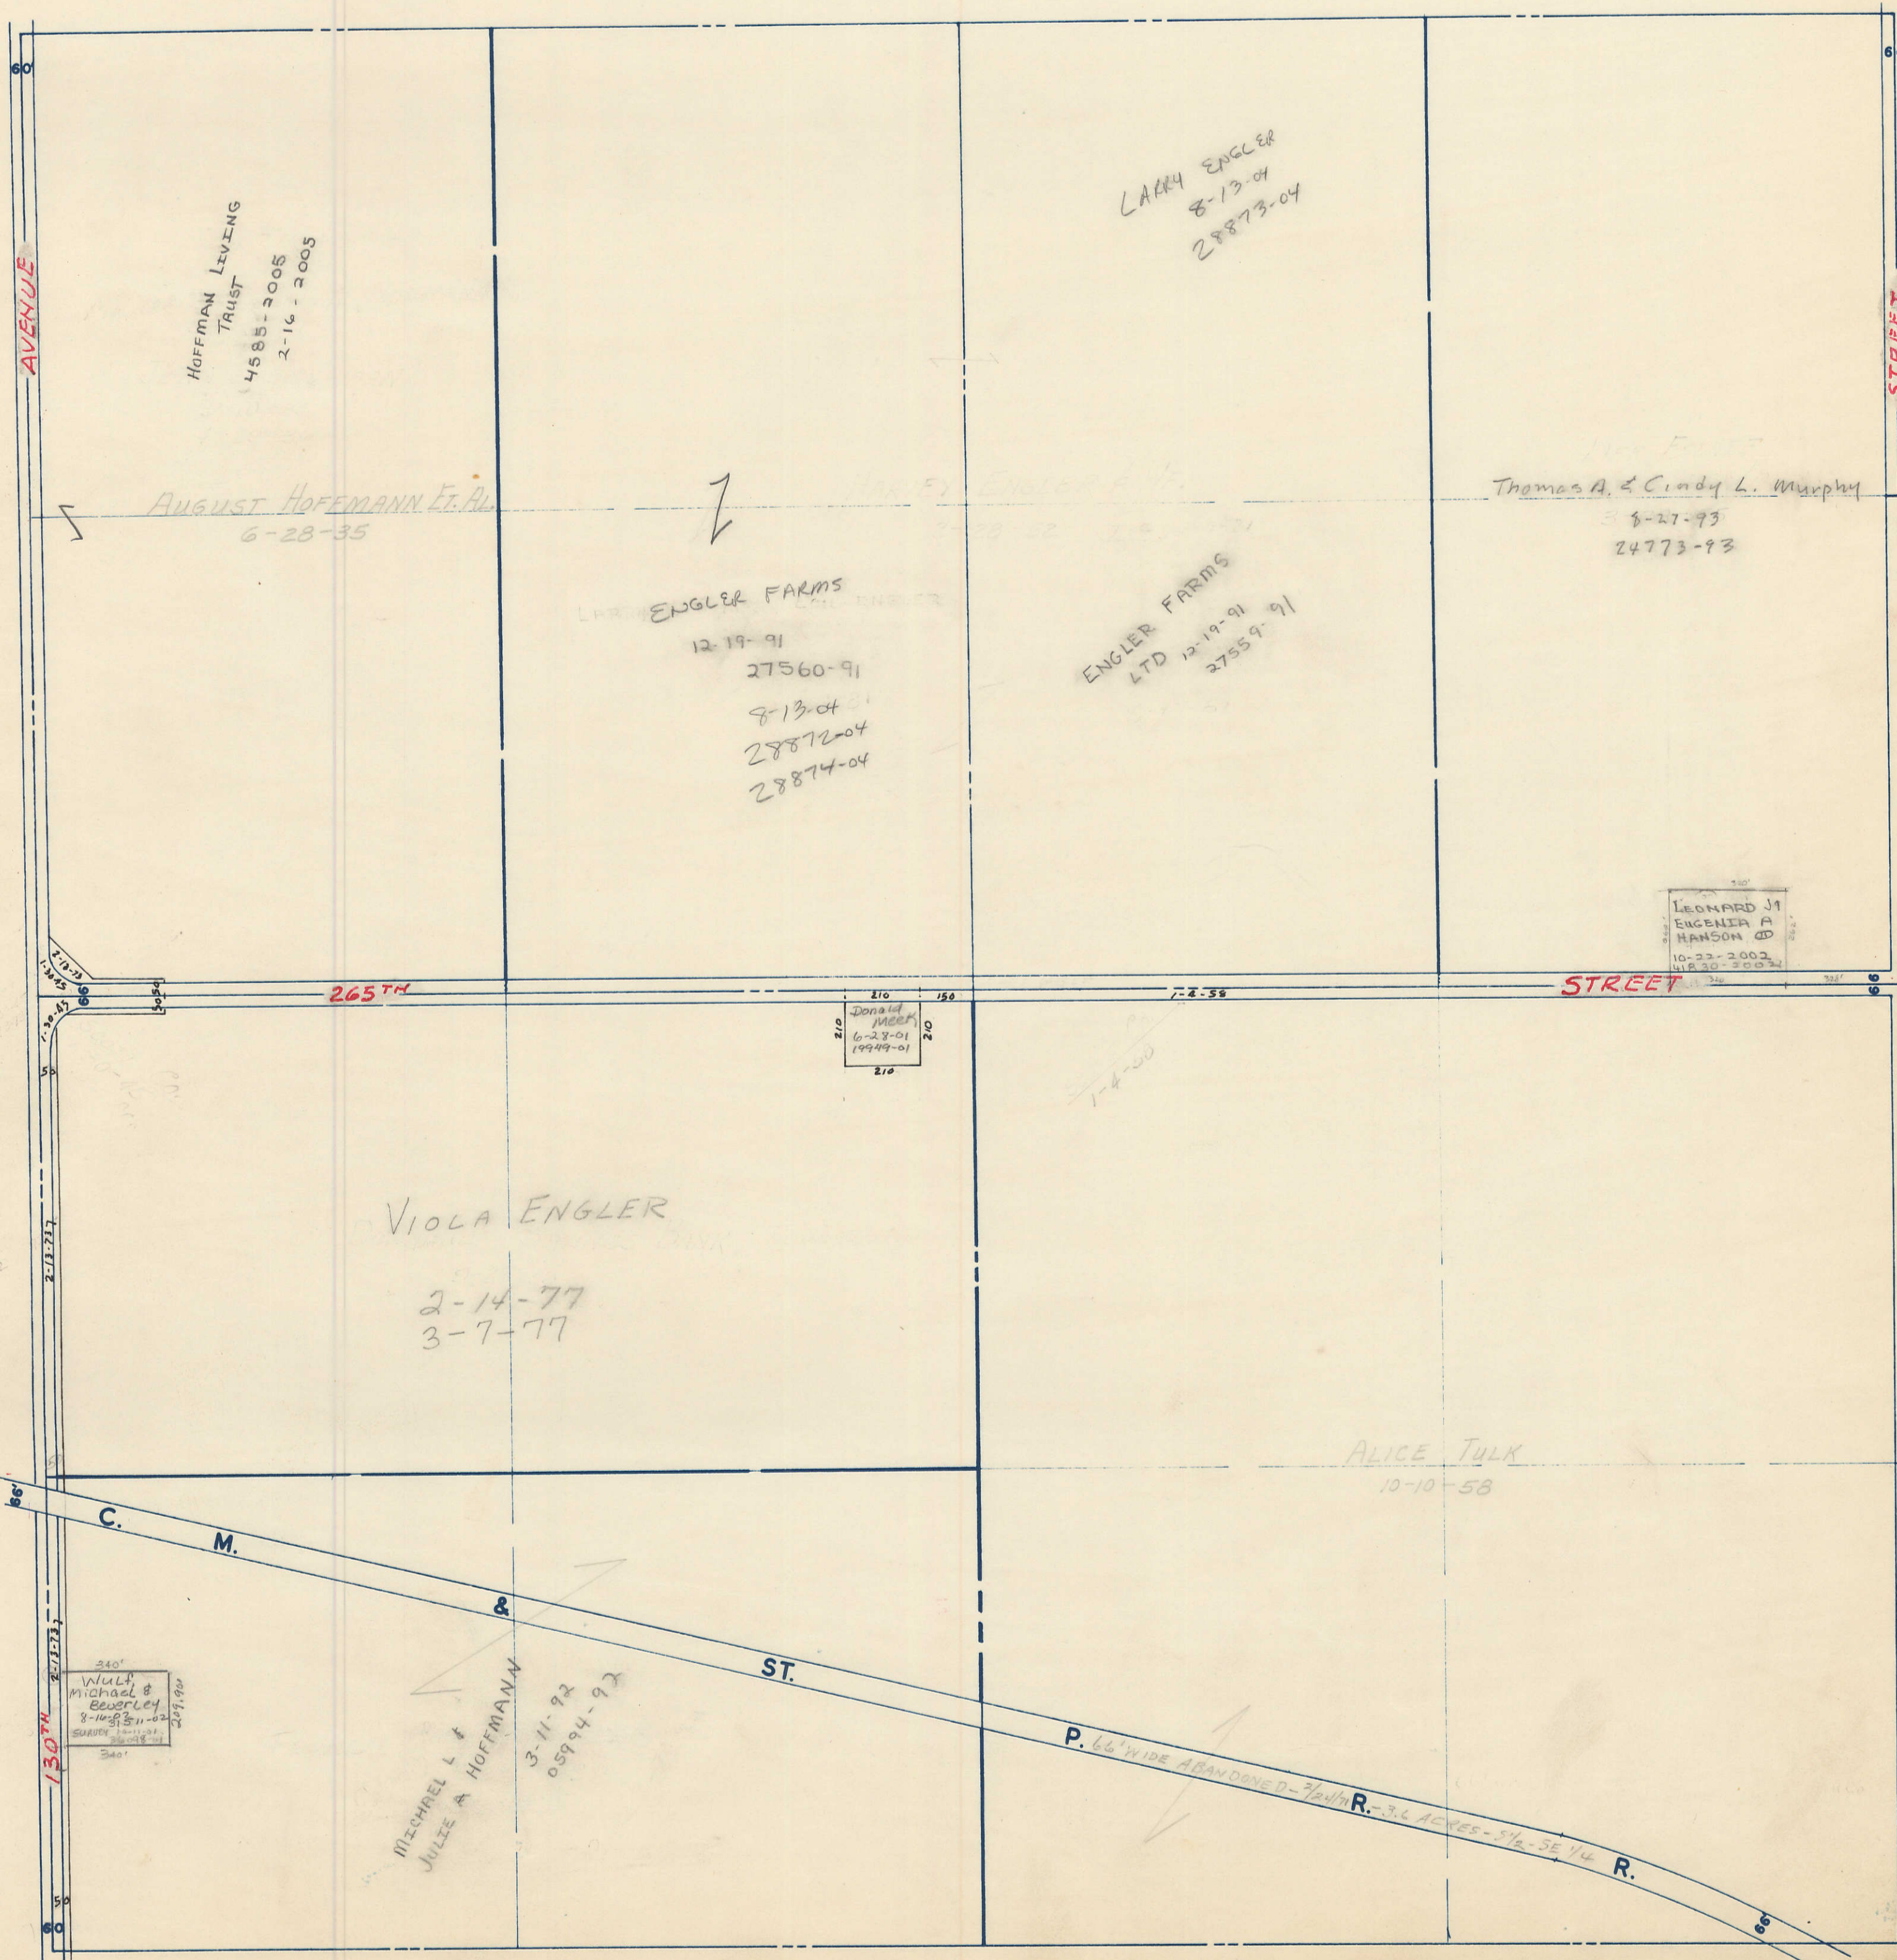

SECTION 32
TOWNSHIP 80 NORTH, RANGE 3 EAST,
5TH PRINCIPAL MERIDIAN
WINFIELD TOWNSHIP
SCOTT COUNTY, IOWA

81ds
TRANSFER PAGE 492

SCALE: 1 INCH = 330 FEET

SECTION 29 PAGE 29

SECTION 31 PAGE 31

SECTION 33 PAGE 33