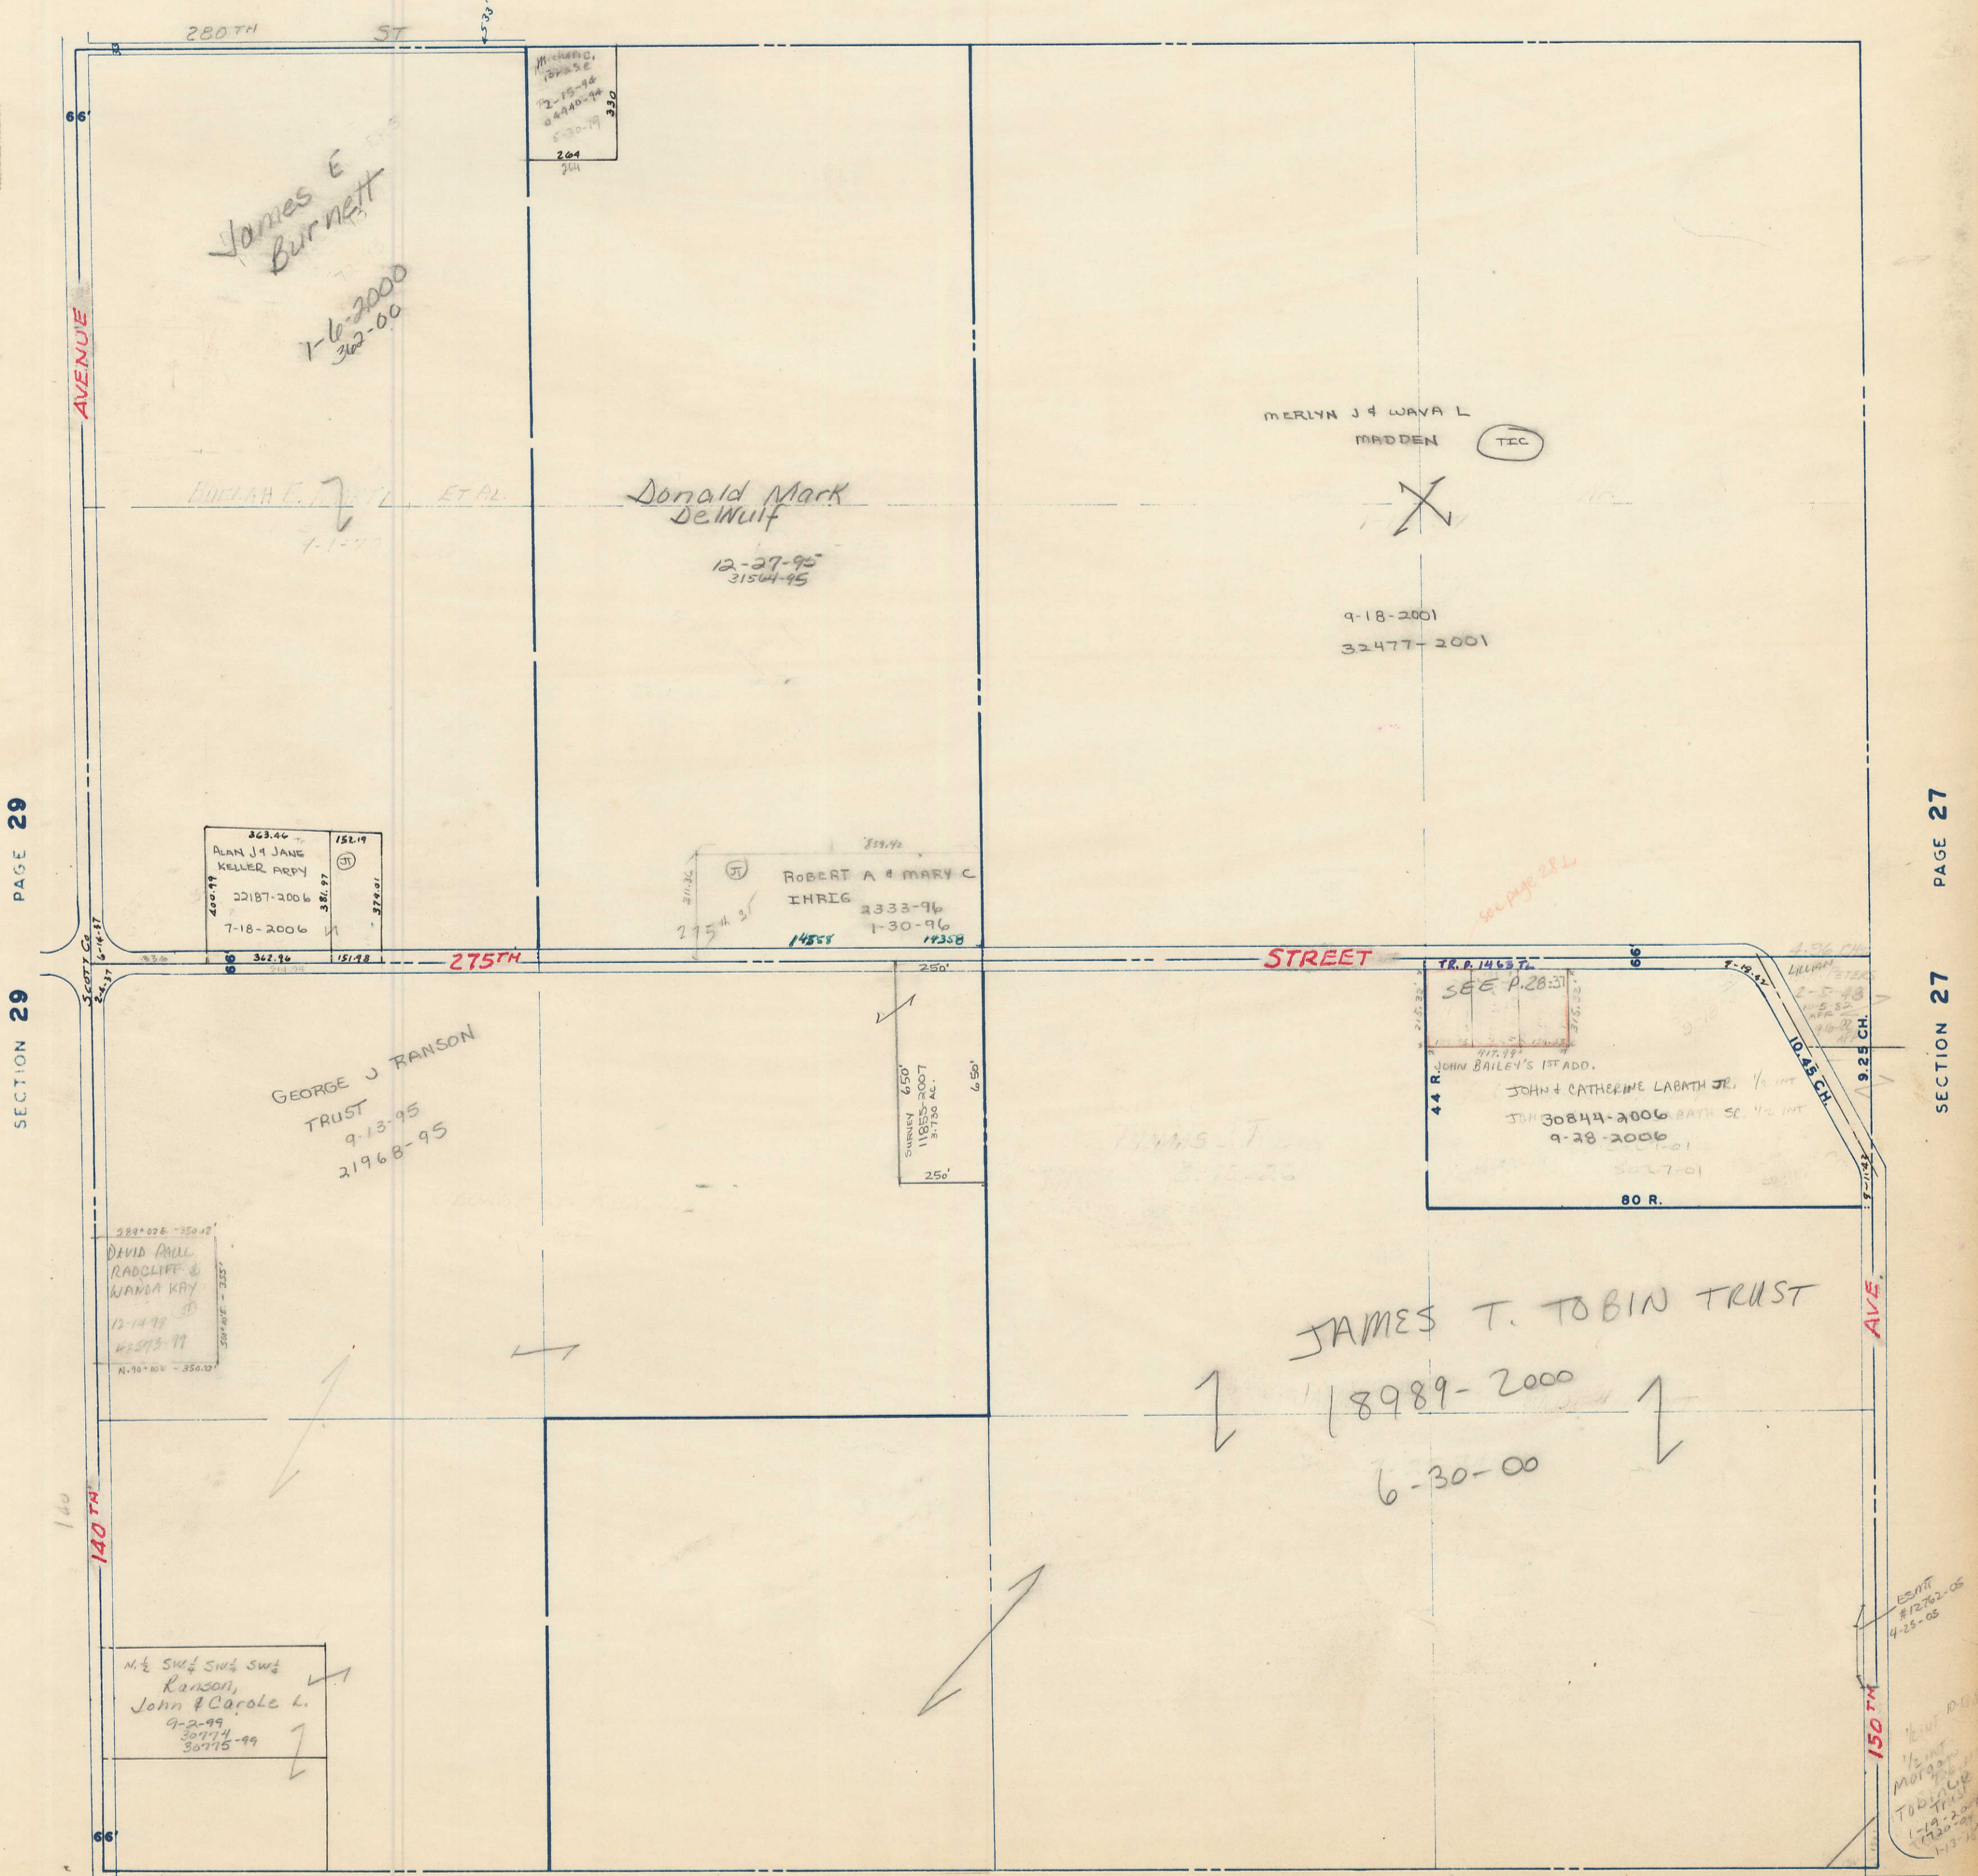

SECTION 28
TOWNSHIP 80 NORTH, RANGE 3 EAST,
5TH PRINCIPAL MERIDIAN
WINFIELD TOWNSHIP
SCOTT COUNTY, IOWA

TRANSFER PAGE 488
Bld's

SCALE: 1 INCH = 330 FEET

SECTION 21 PAGE 21

SECTION 29 PAGE 29

SECTION 27 PAGE 27

Transfer Page 488 L.Ds.

NE 1/4, SE 1/4 SEC. 28-80-3

SCALE: 1"=100'