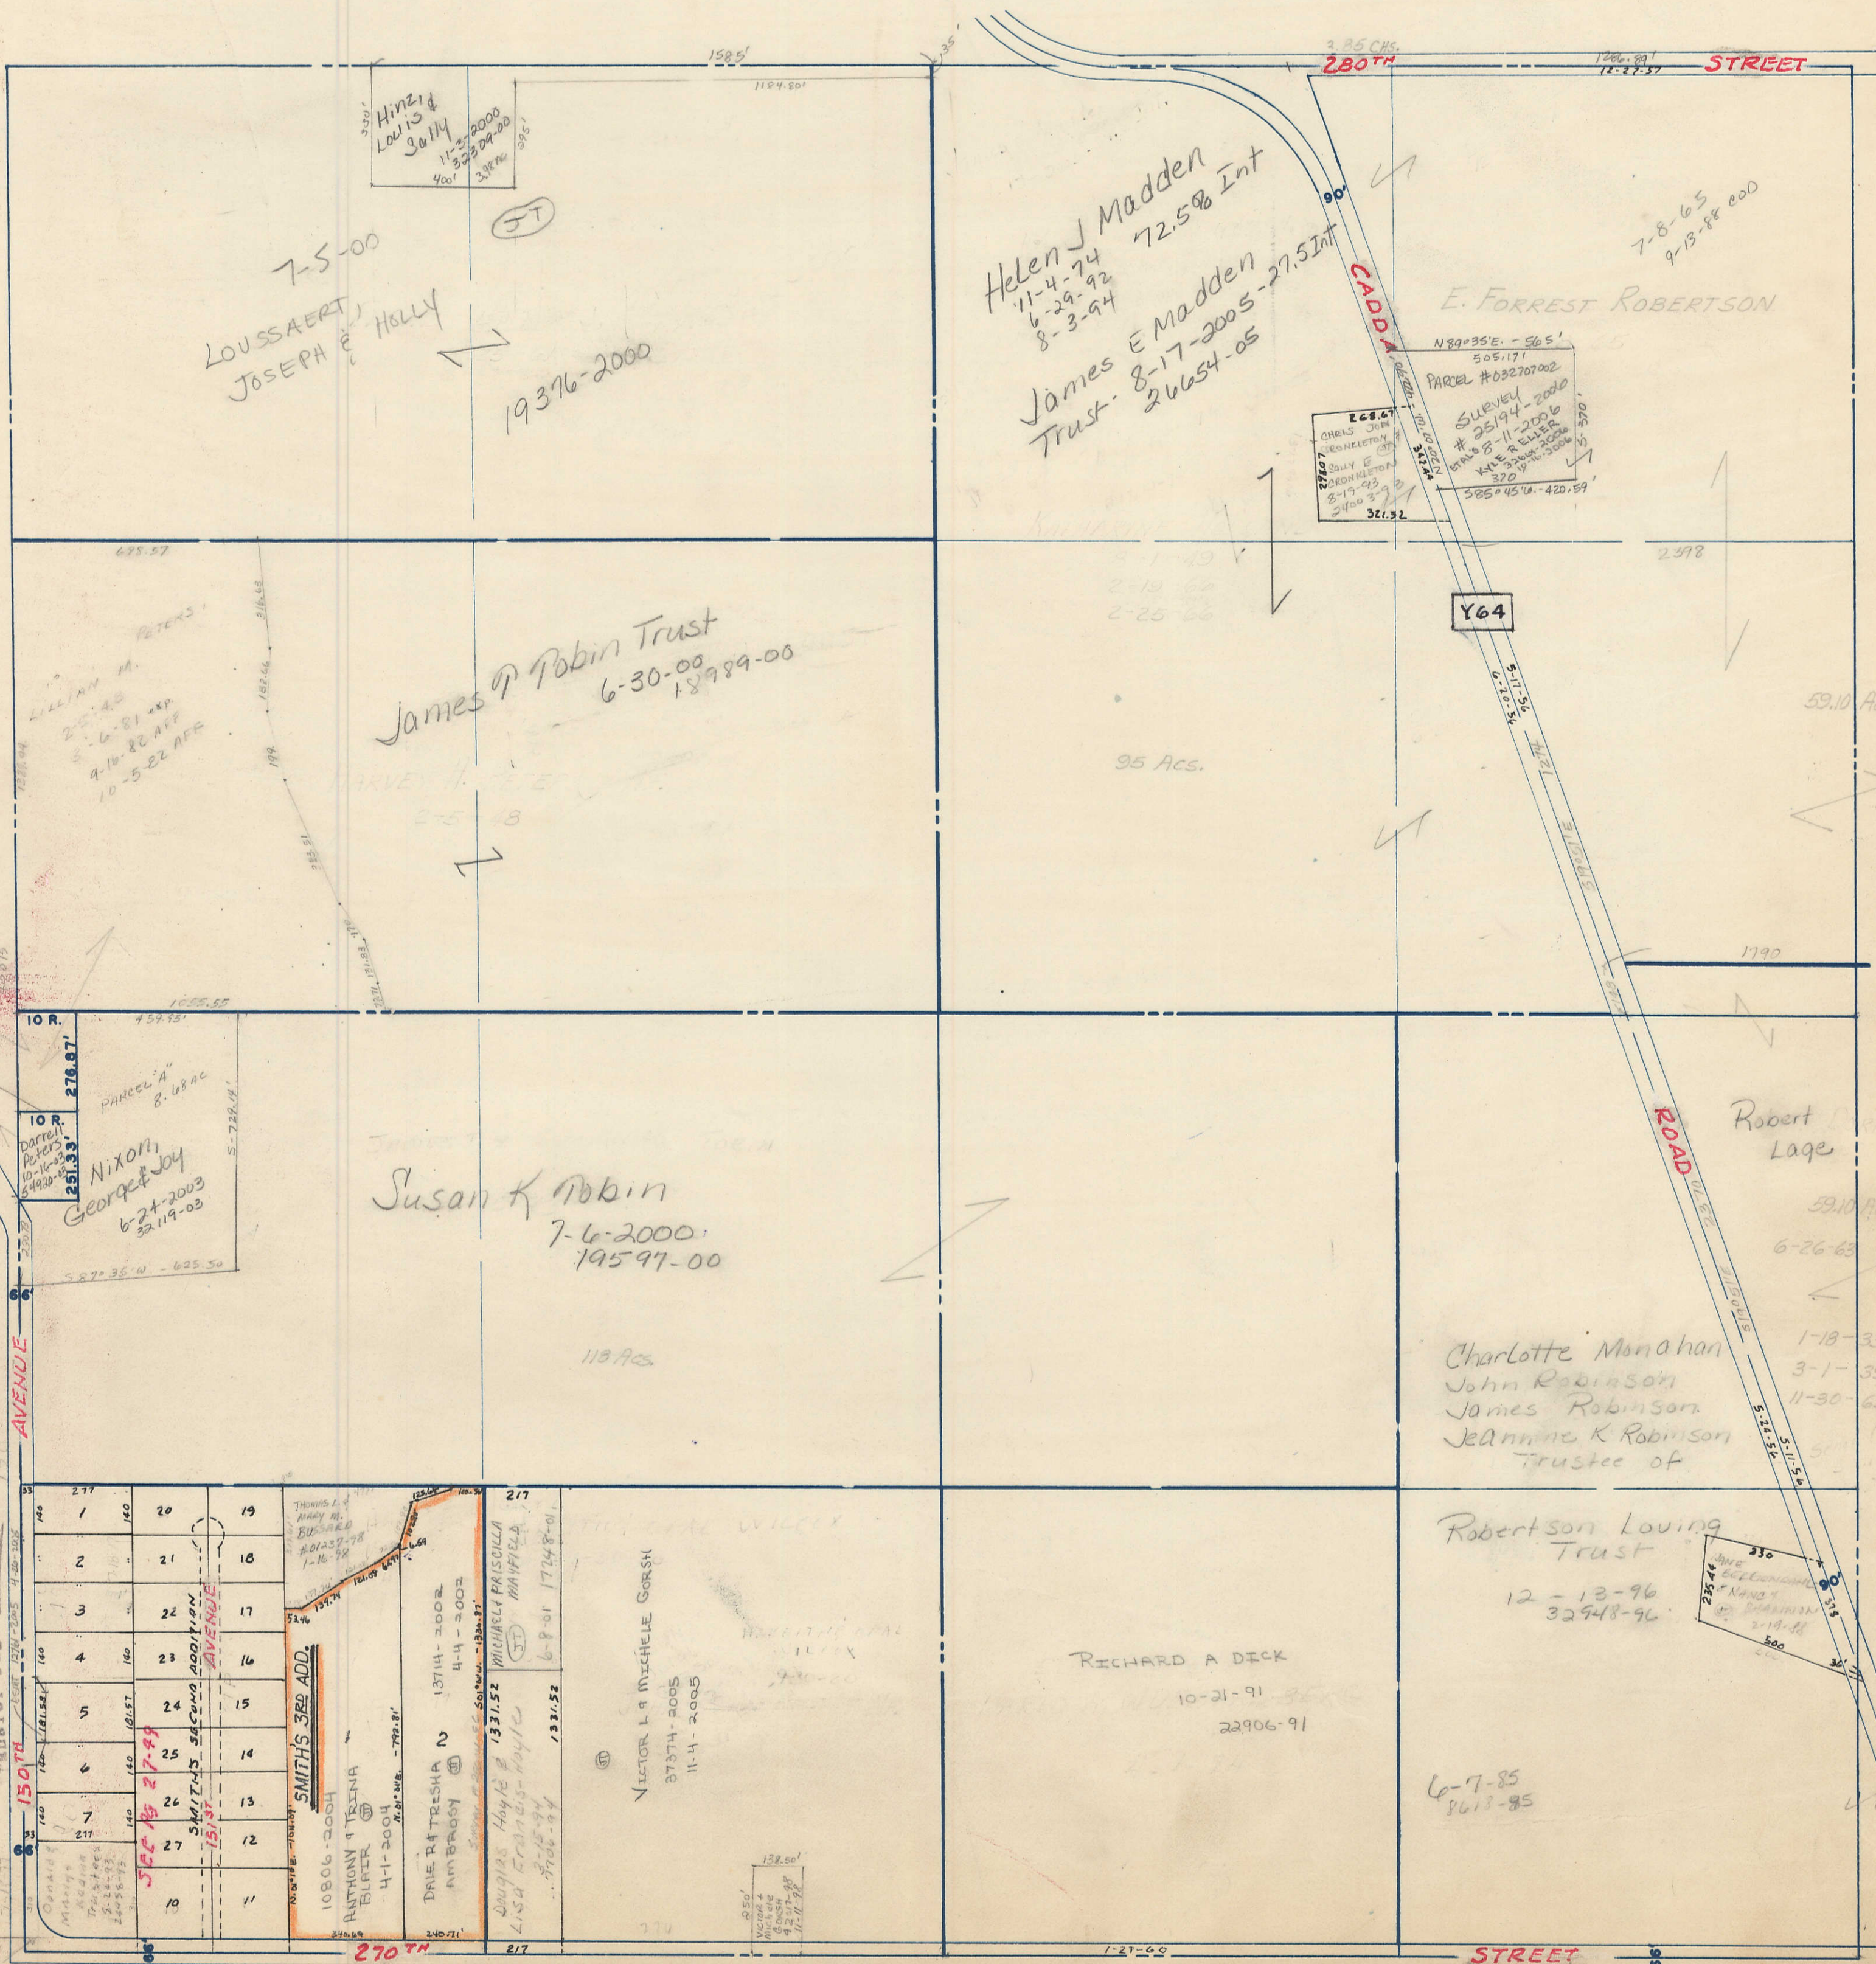

SECTION 27
TOWNSHIP 80 NORTH, RANGE 3 EAST,
5TH PRINCIPAL MERIDIAN
WINFIELD TOWNSHIP
SCOTT COUNTY, IOWA

SCALE: 1 INCH = 330 FEET

SECTION 22 PAGE 22

8lds
TRANSFER PAGE 487

PAGE 28

SECTION 28

SMITH'S FIRST ADDITION
TRANSFER PAGE 217-1642

TRANSFER PAGE 25-2389

SECTION 34 PAGE 34

PAGE 26

SECTION 26