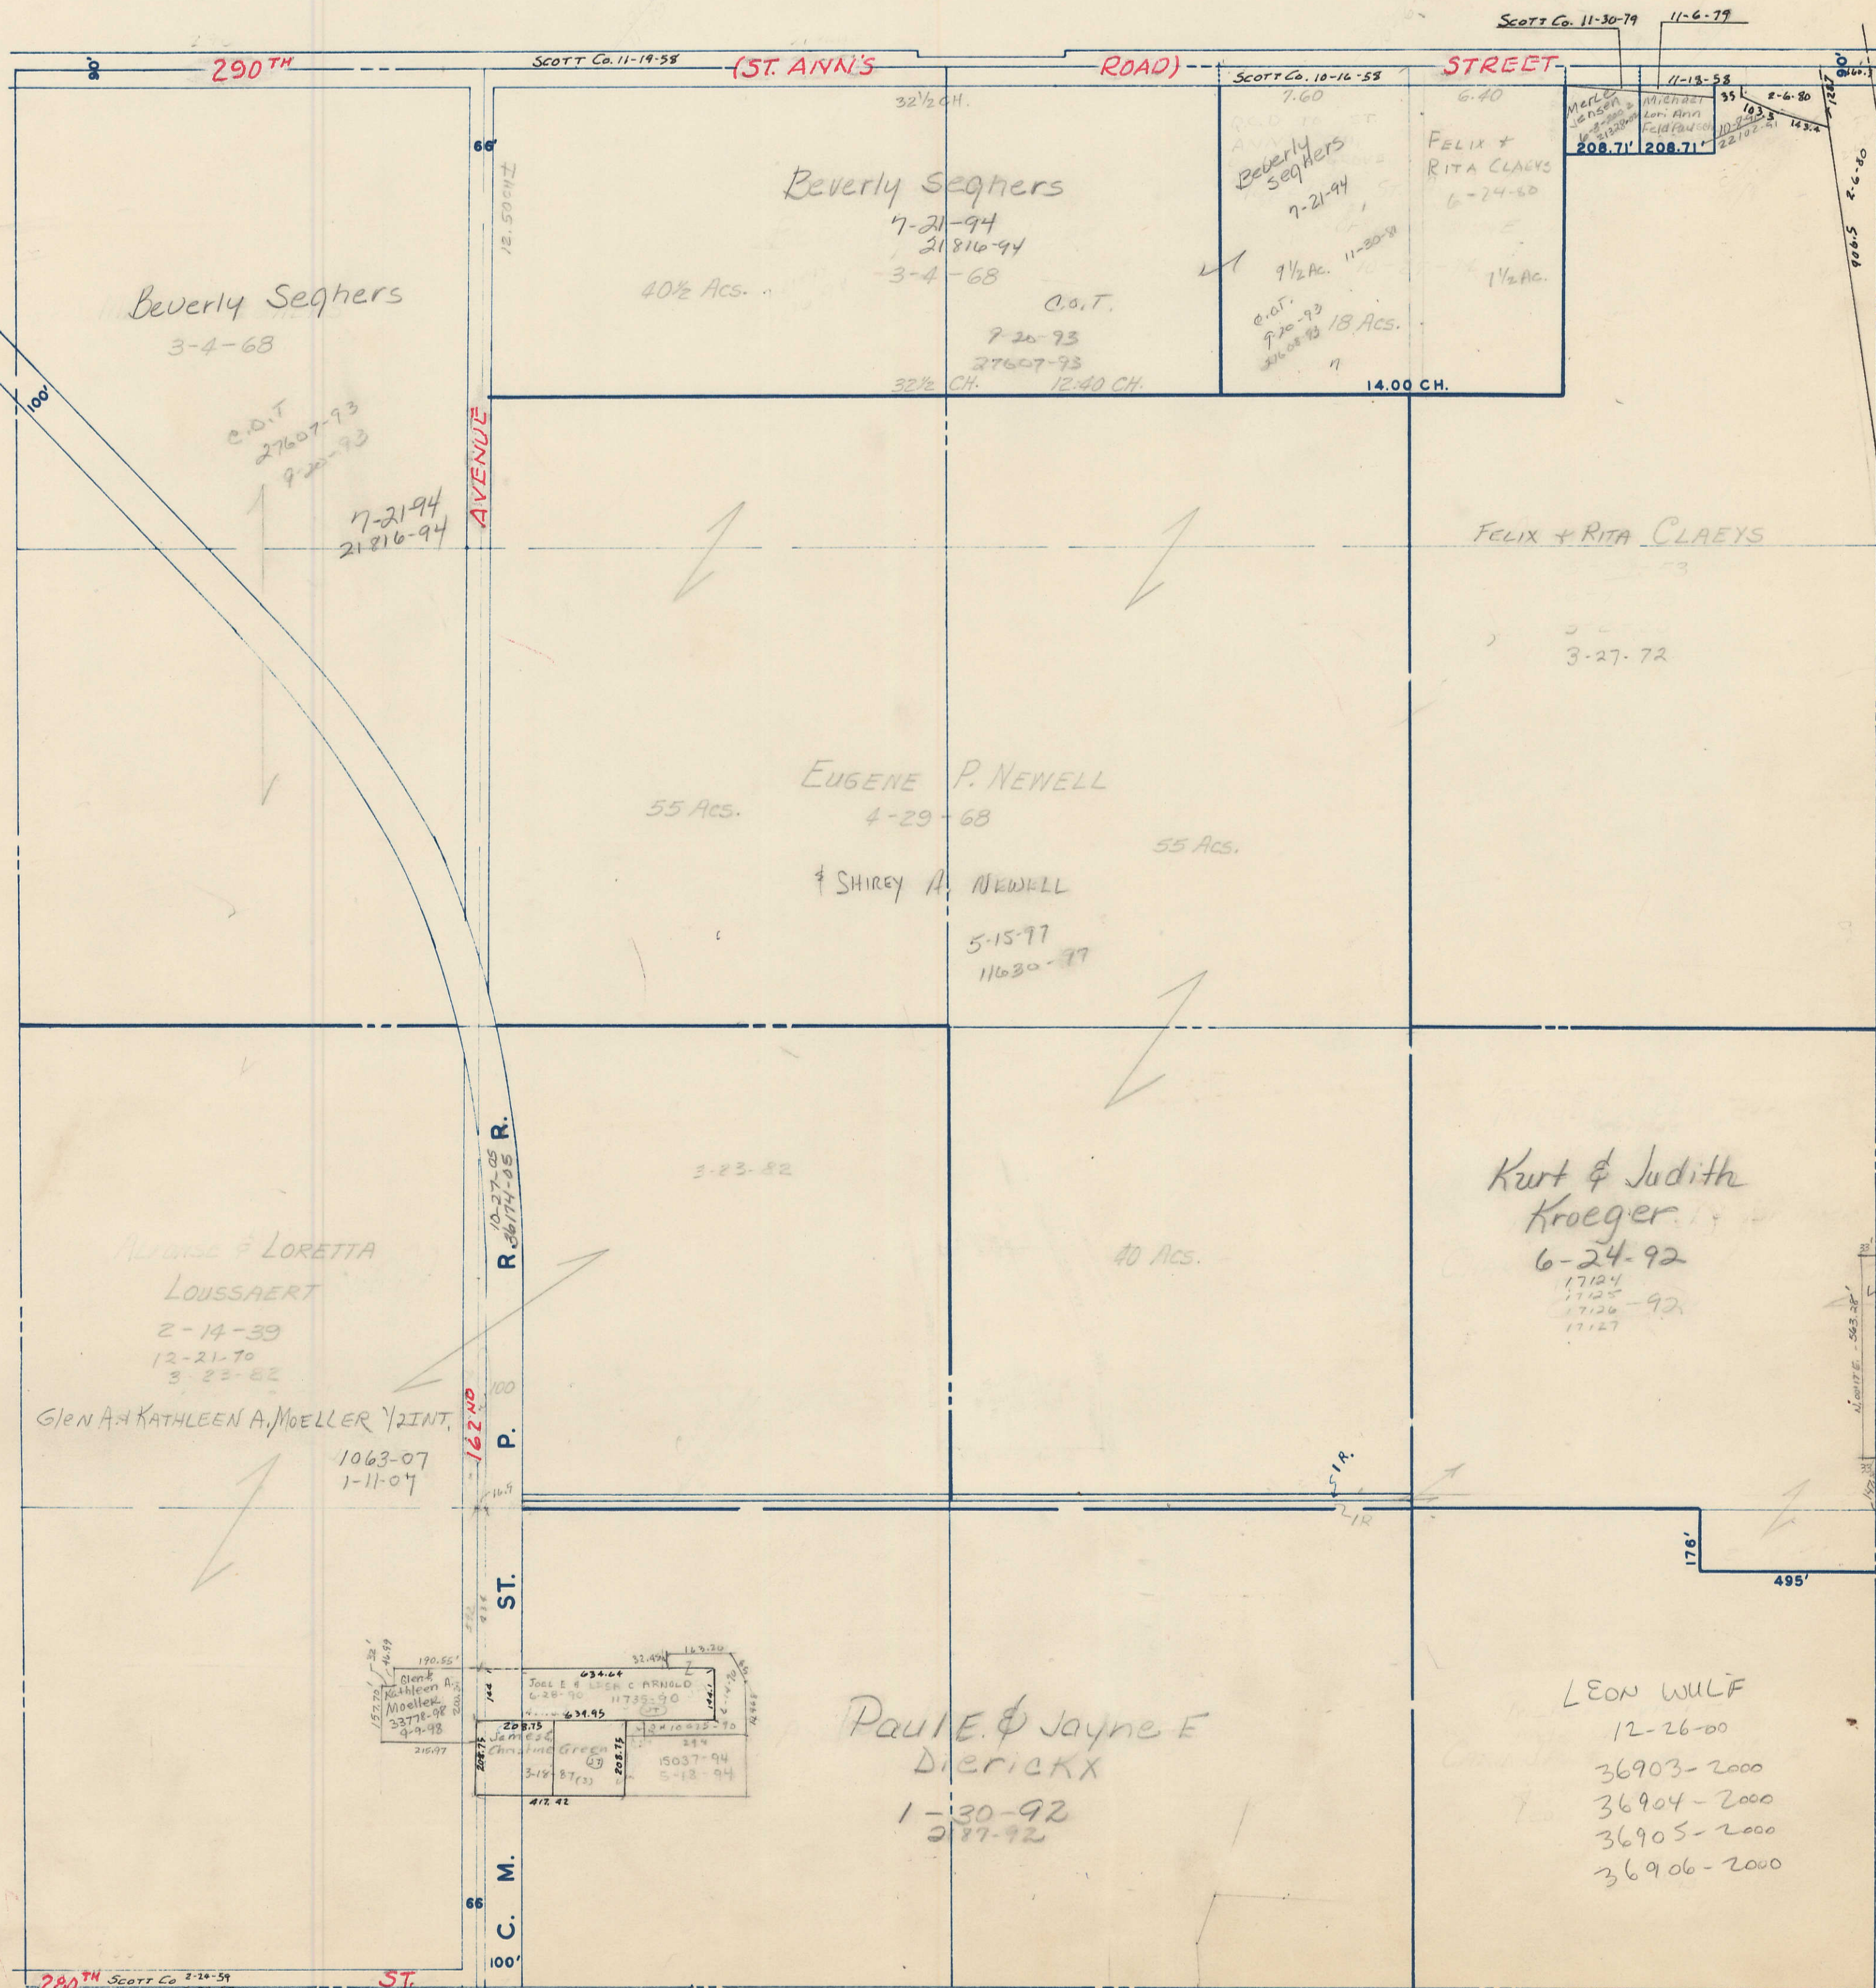

SECTION 23

TOWNSHIP 80 NORTH, RANGE 3 EAST,
5TH PRINCIPAL MERIDIAN
WINFIELD TOWNSHIP
SCOTT COUNTY, IOWA

8lds
TRANSFER PAGE 483

SCALE: 1 INCH = 330 FEET

SECTION 14 PAGE 14

PAGE 22

SECTION 22

PAGE 24

SECTION 24