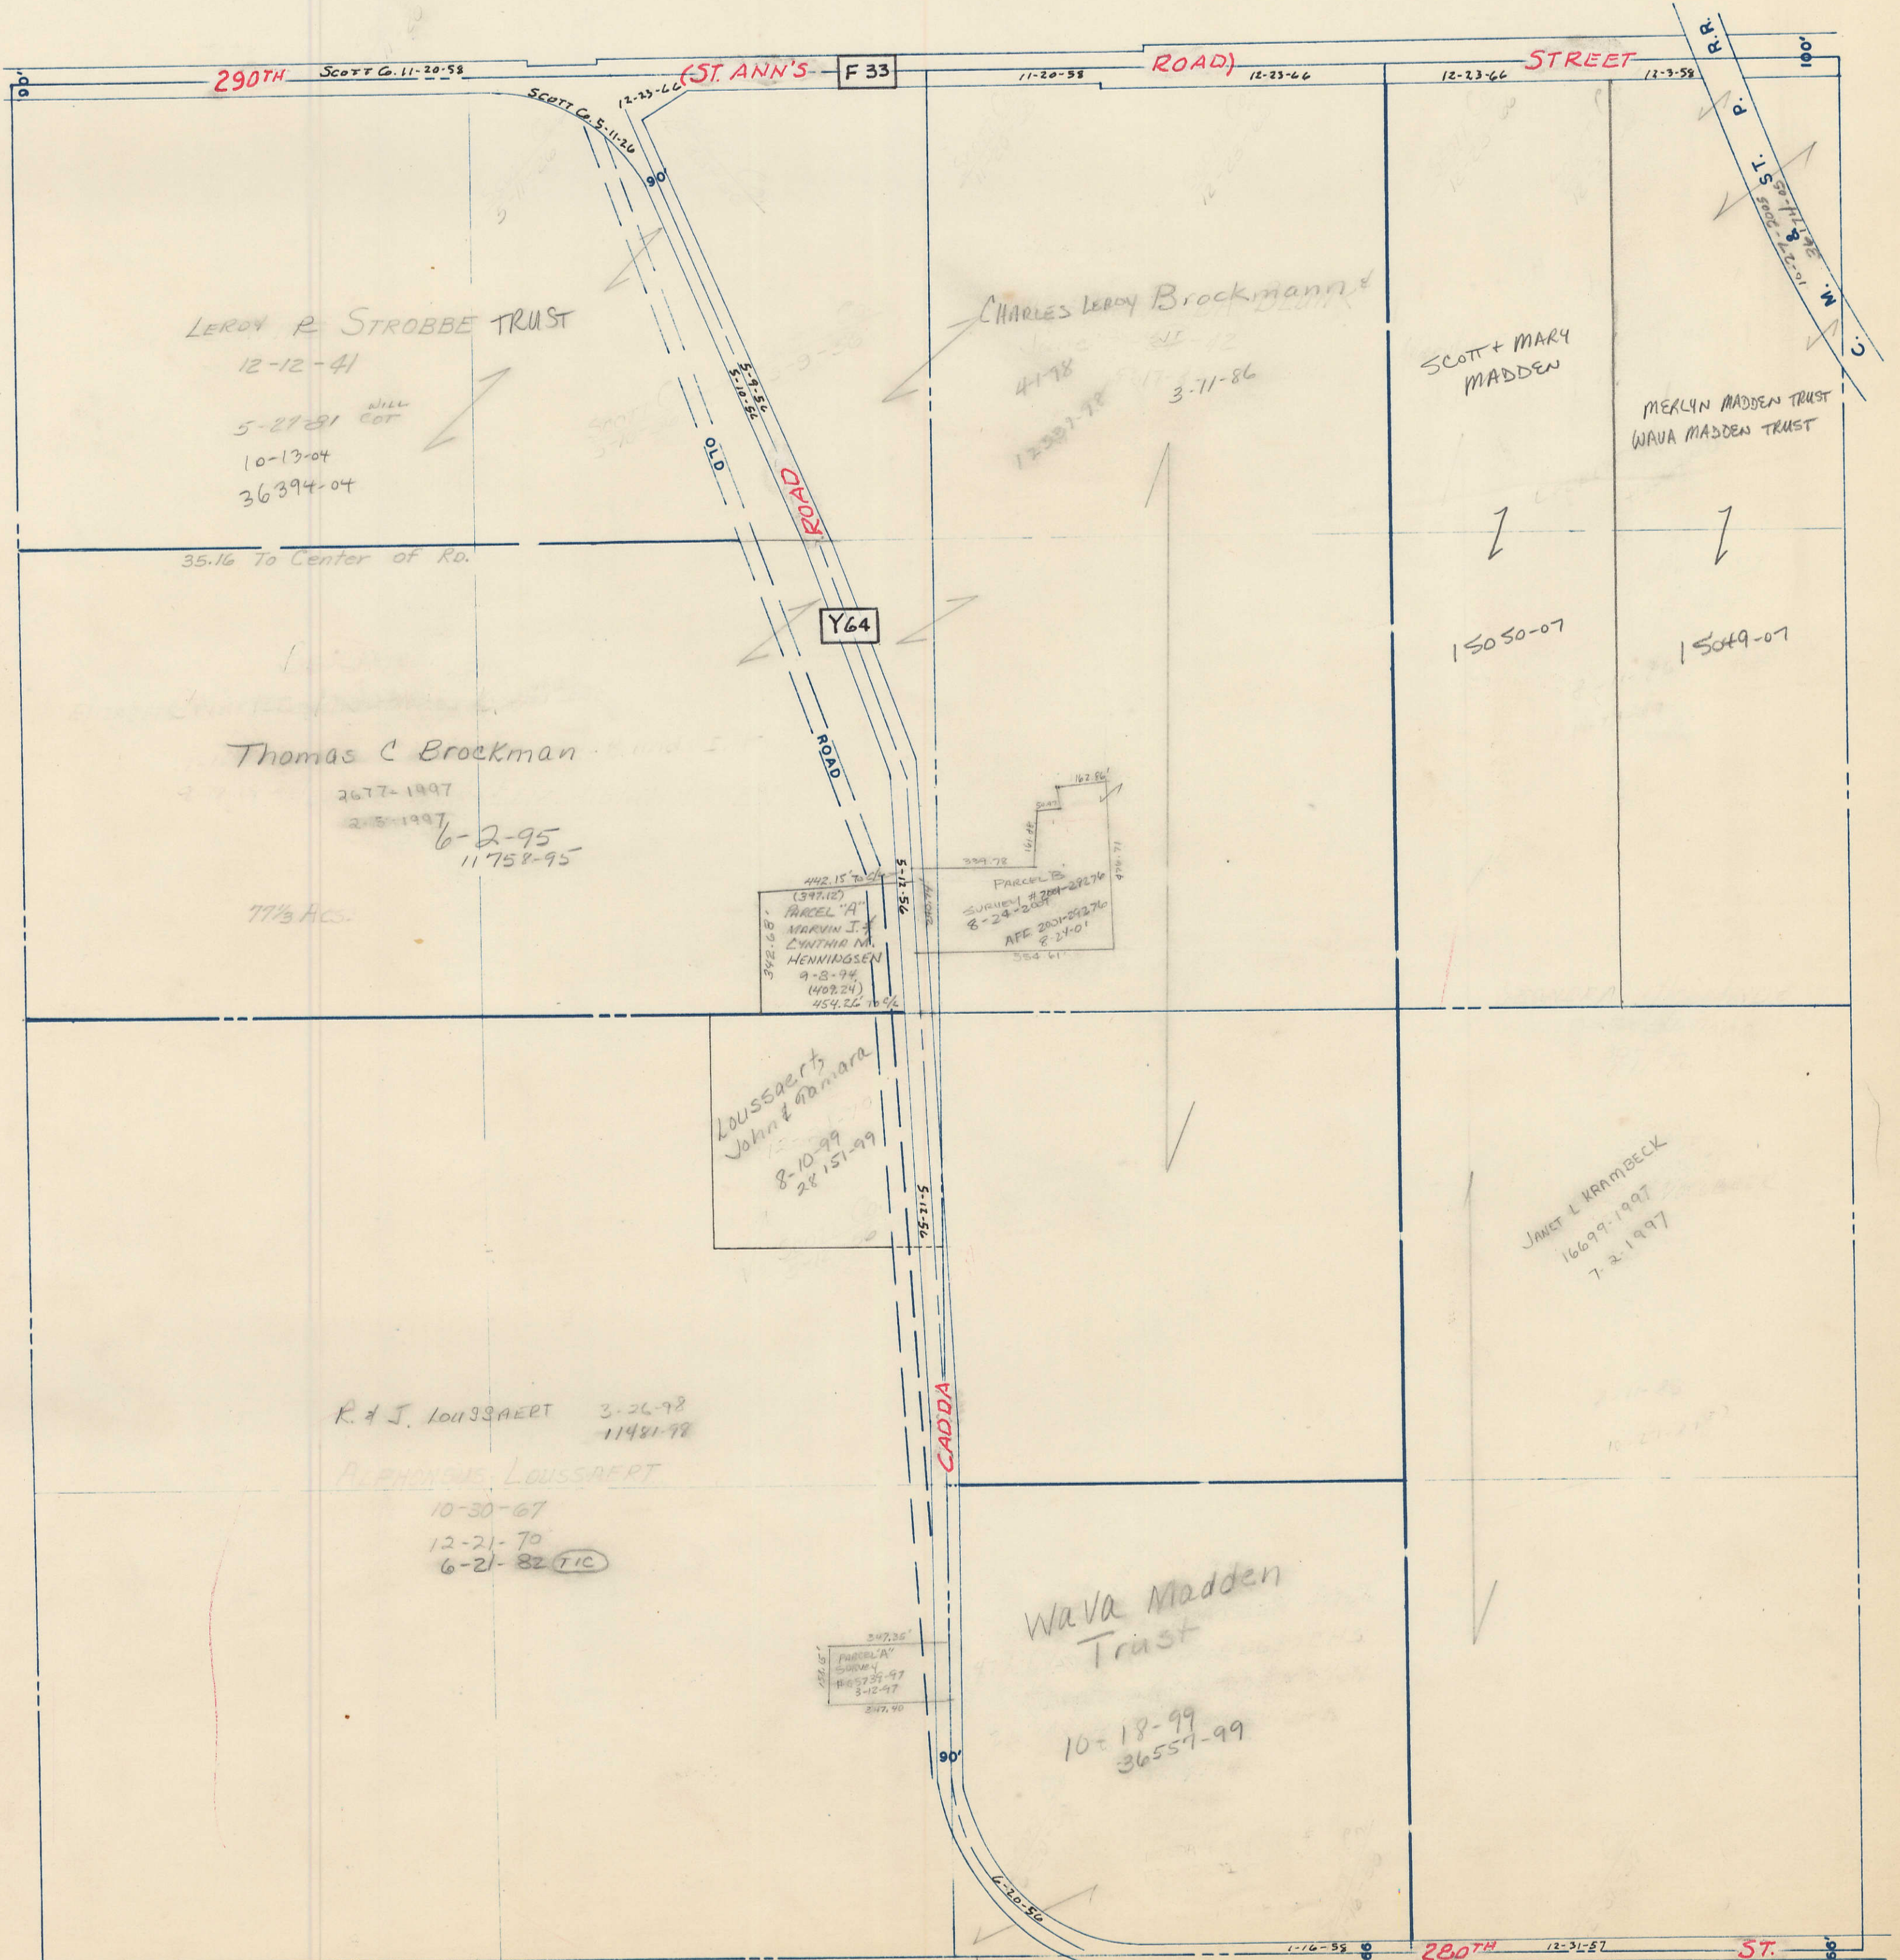

SECTION 22

TOWNSHIP 80 NORTH, RANGE 3 EAST,

5TH PRINCIPAL MERIDIAN

WINFIELD TOWNSHIP

SCOTT COUNTY, IOWA

TRANSFER PAGE 8lds 482

SCALE: 1 INCH = 330 FEET

SECTION 15

PAGE 15

PAGE 21

SECTION 21

PAGE 23

SECTION 23

SECTION 27

PAGE 27