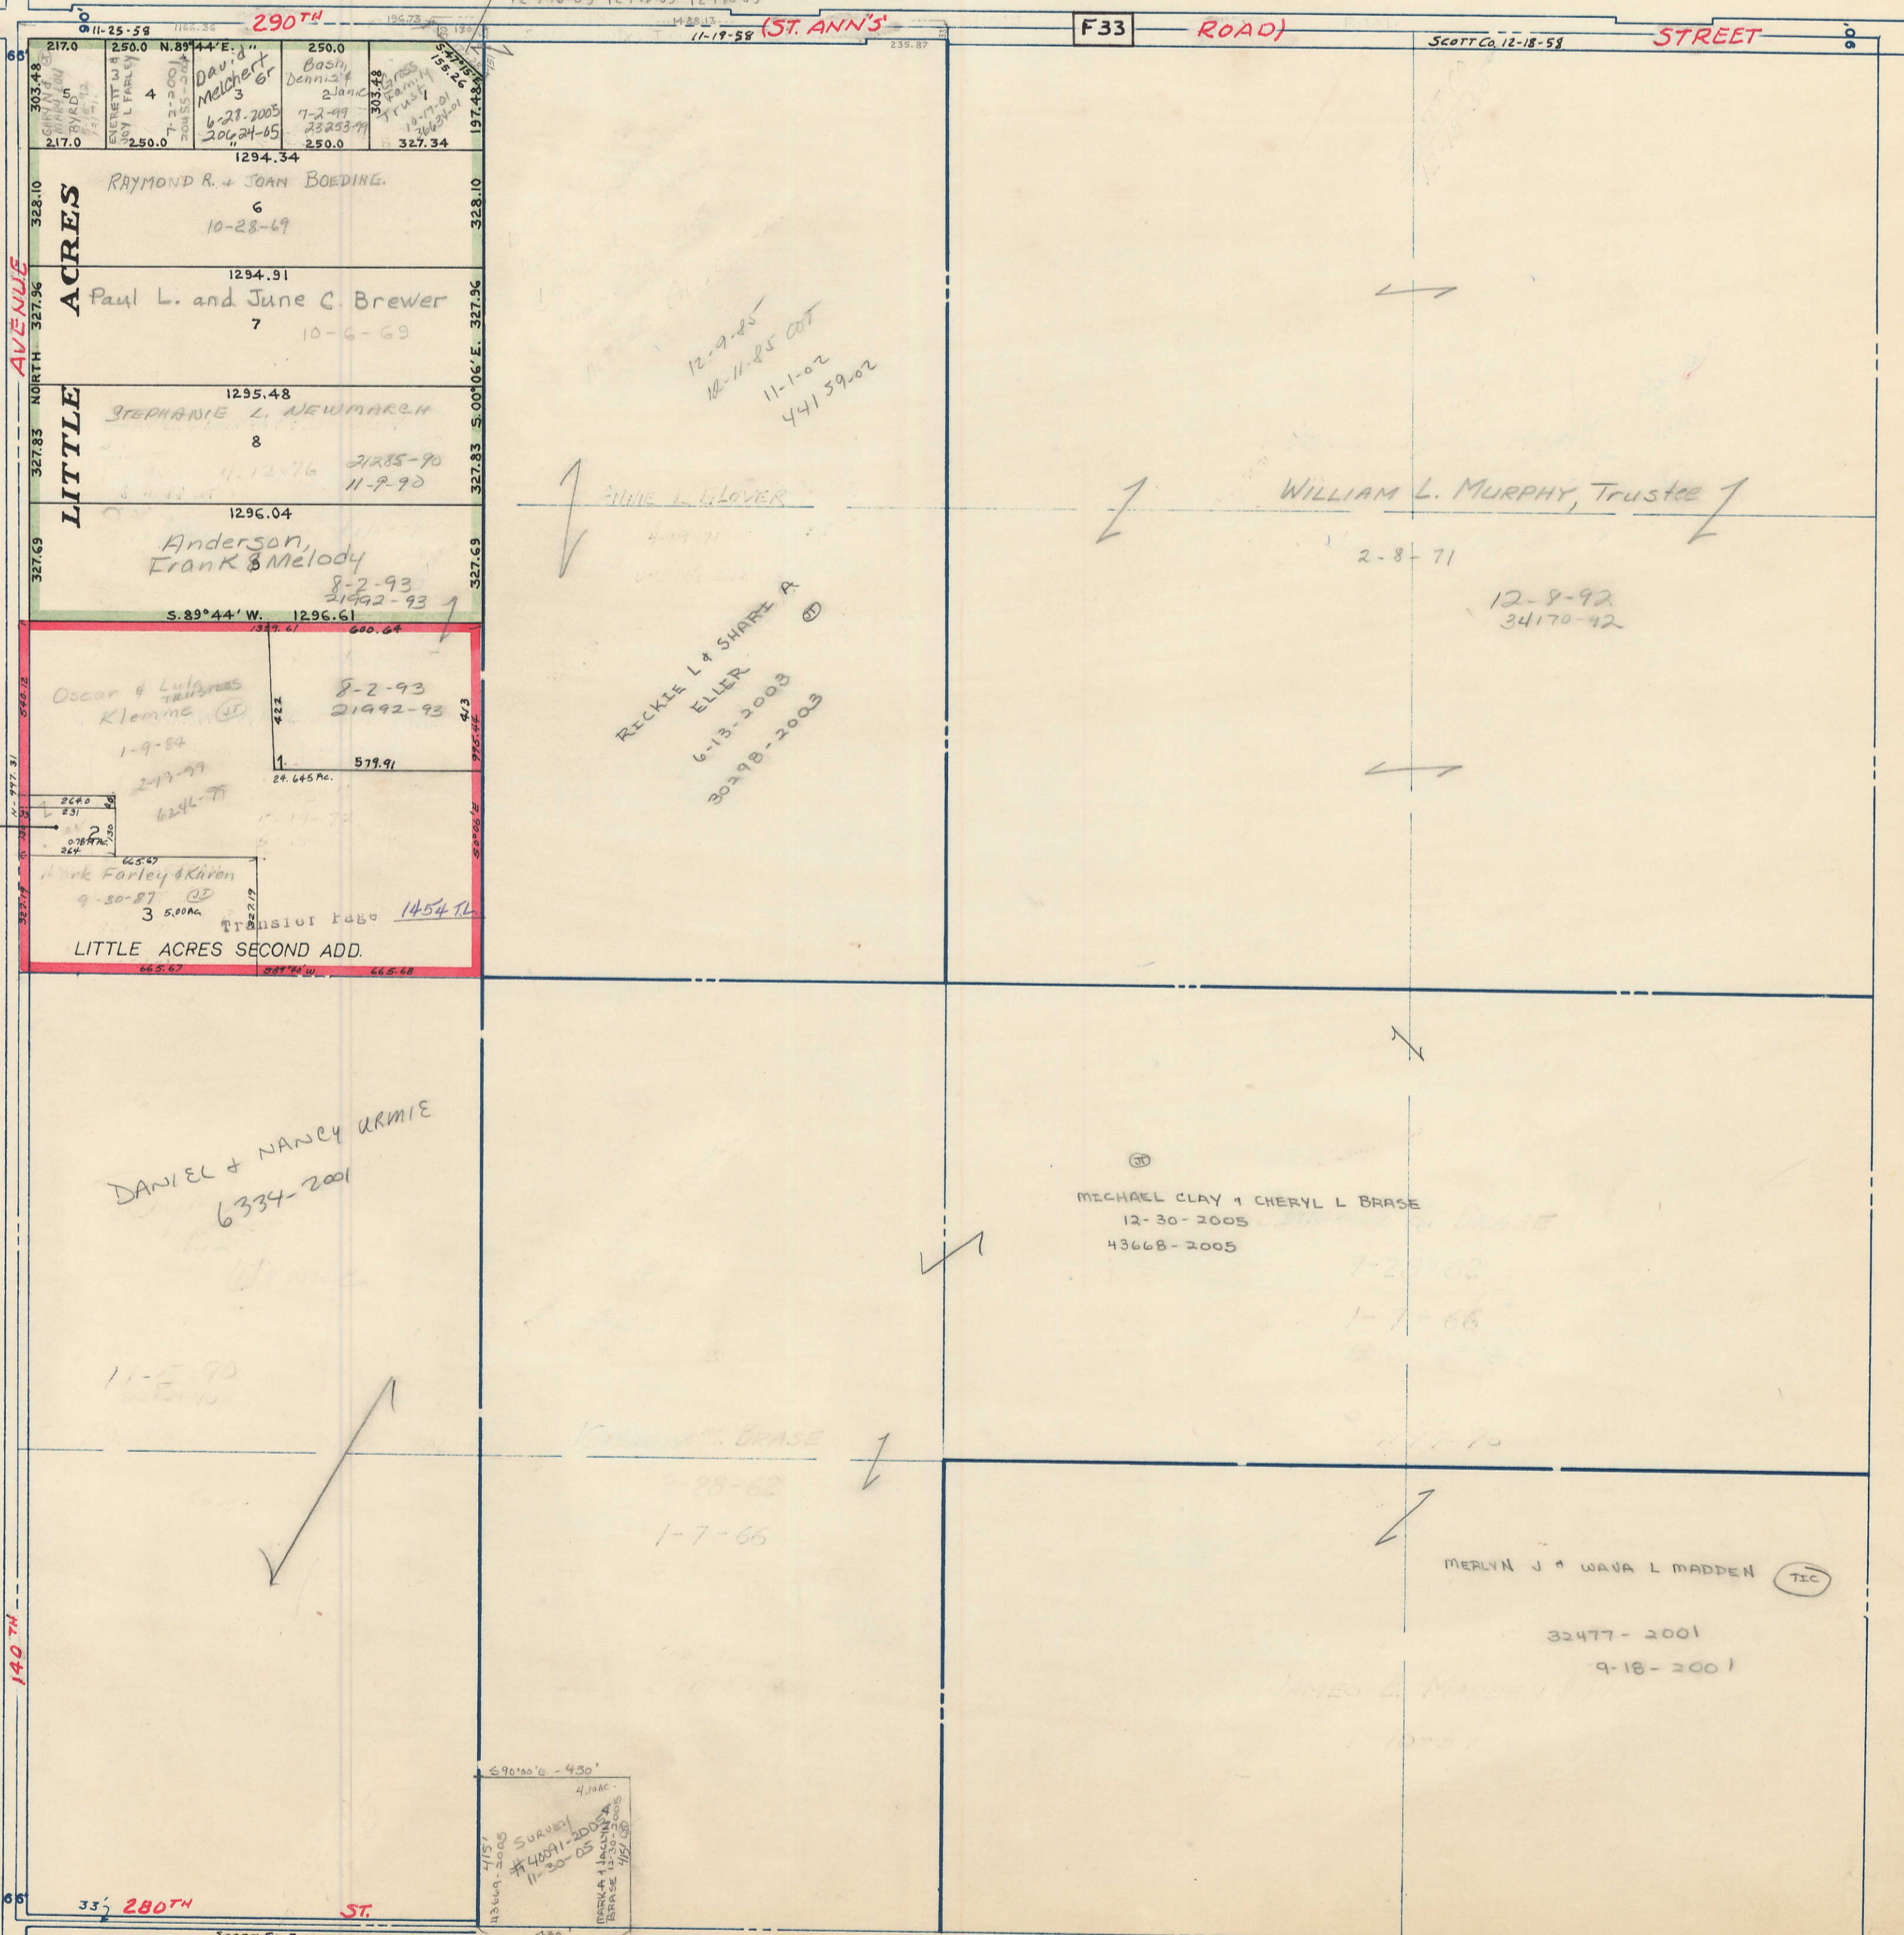

SECTION 21
TOWNSHIP 80 NORTH, RANGE 3 EAST,
5TH PRINCIPAL MERIDIAN
WINFIELD TOWNSHIP
SCOTT COUNTY, IOWA

SCALE : 1 INCH = 330 FEET

SECTION 16 PAGE 16

8145
TRANSFER PAGE 481 *LDS.*

Transfer Page *1335 T2.*

ELDON GLOVER
HELEN MALMSTRÖM
CHARLOTTE TAEDE 3-14-03
12775-03 12777-03 12779-03 12781-03
12776-03 12778-03 12780-03