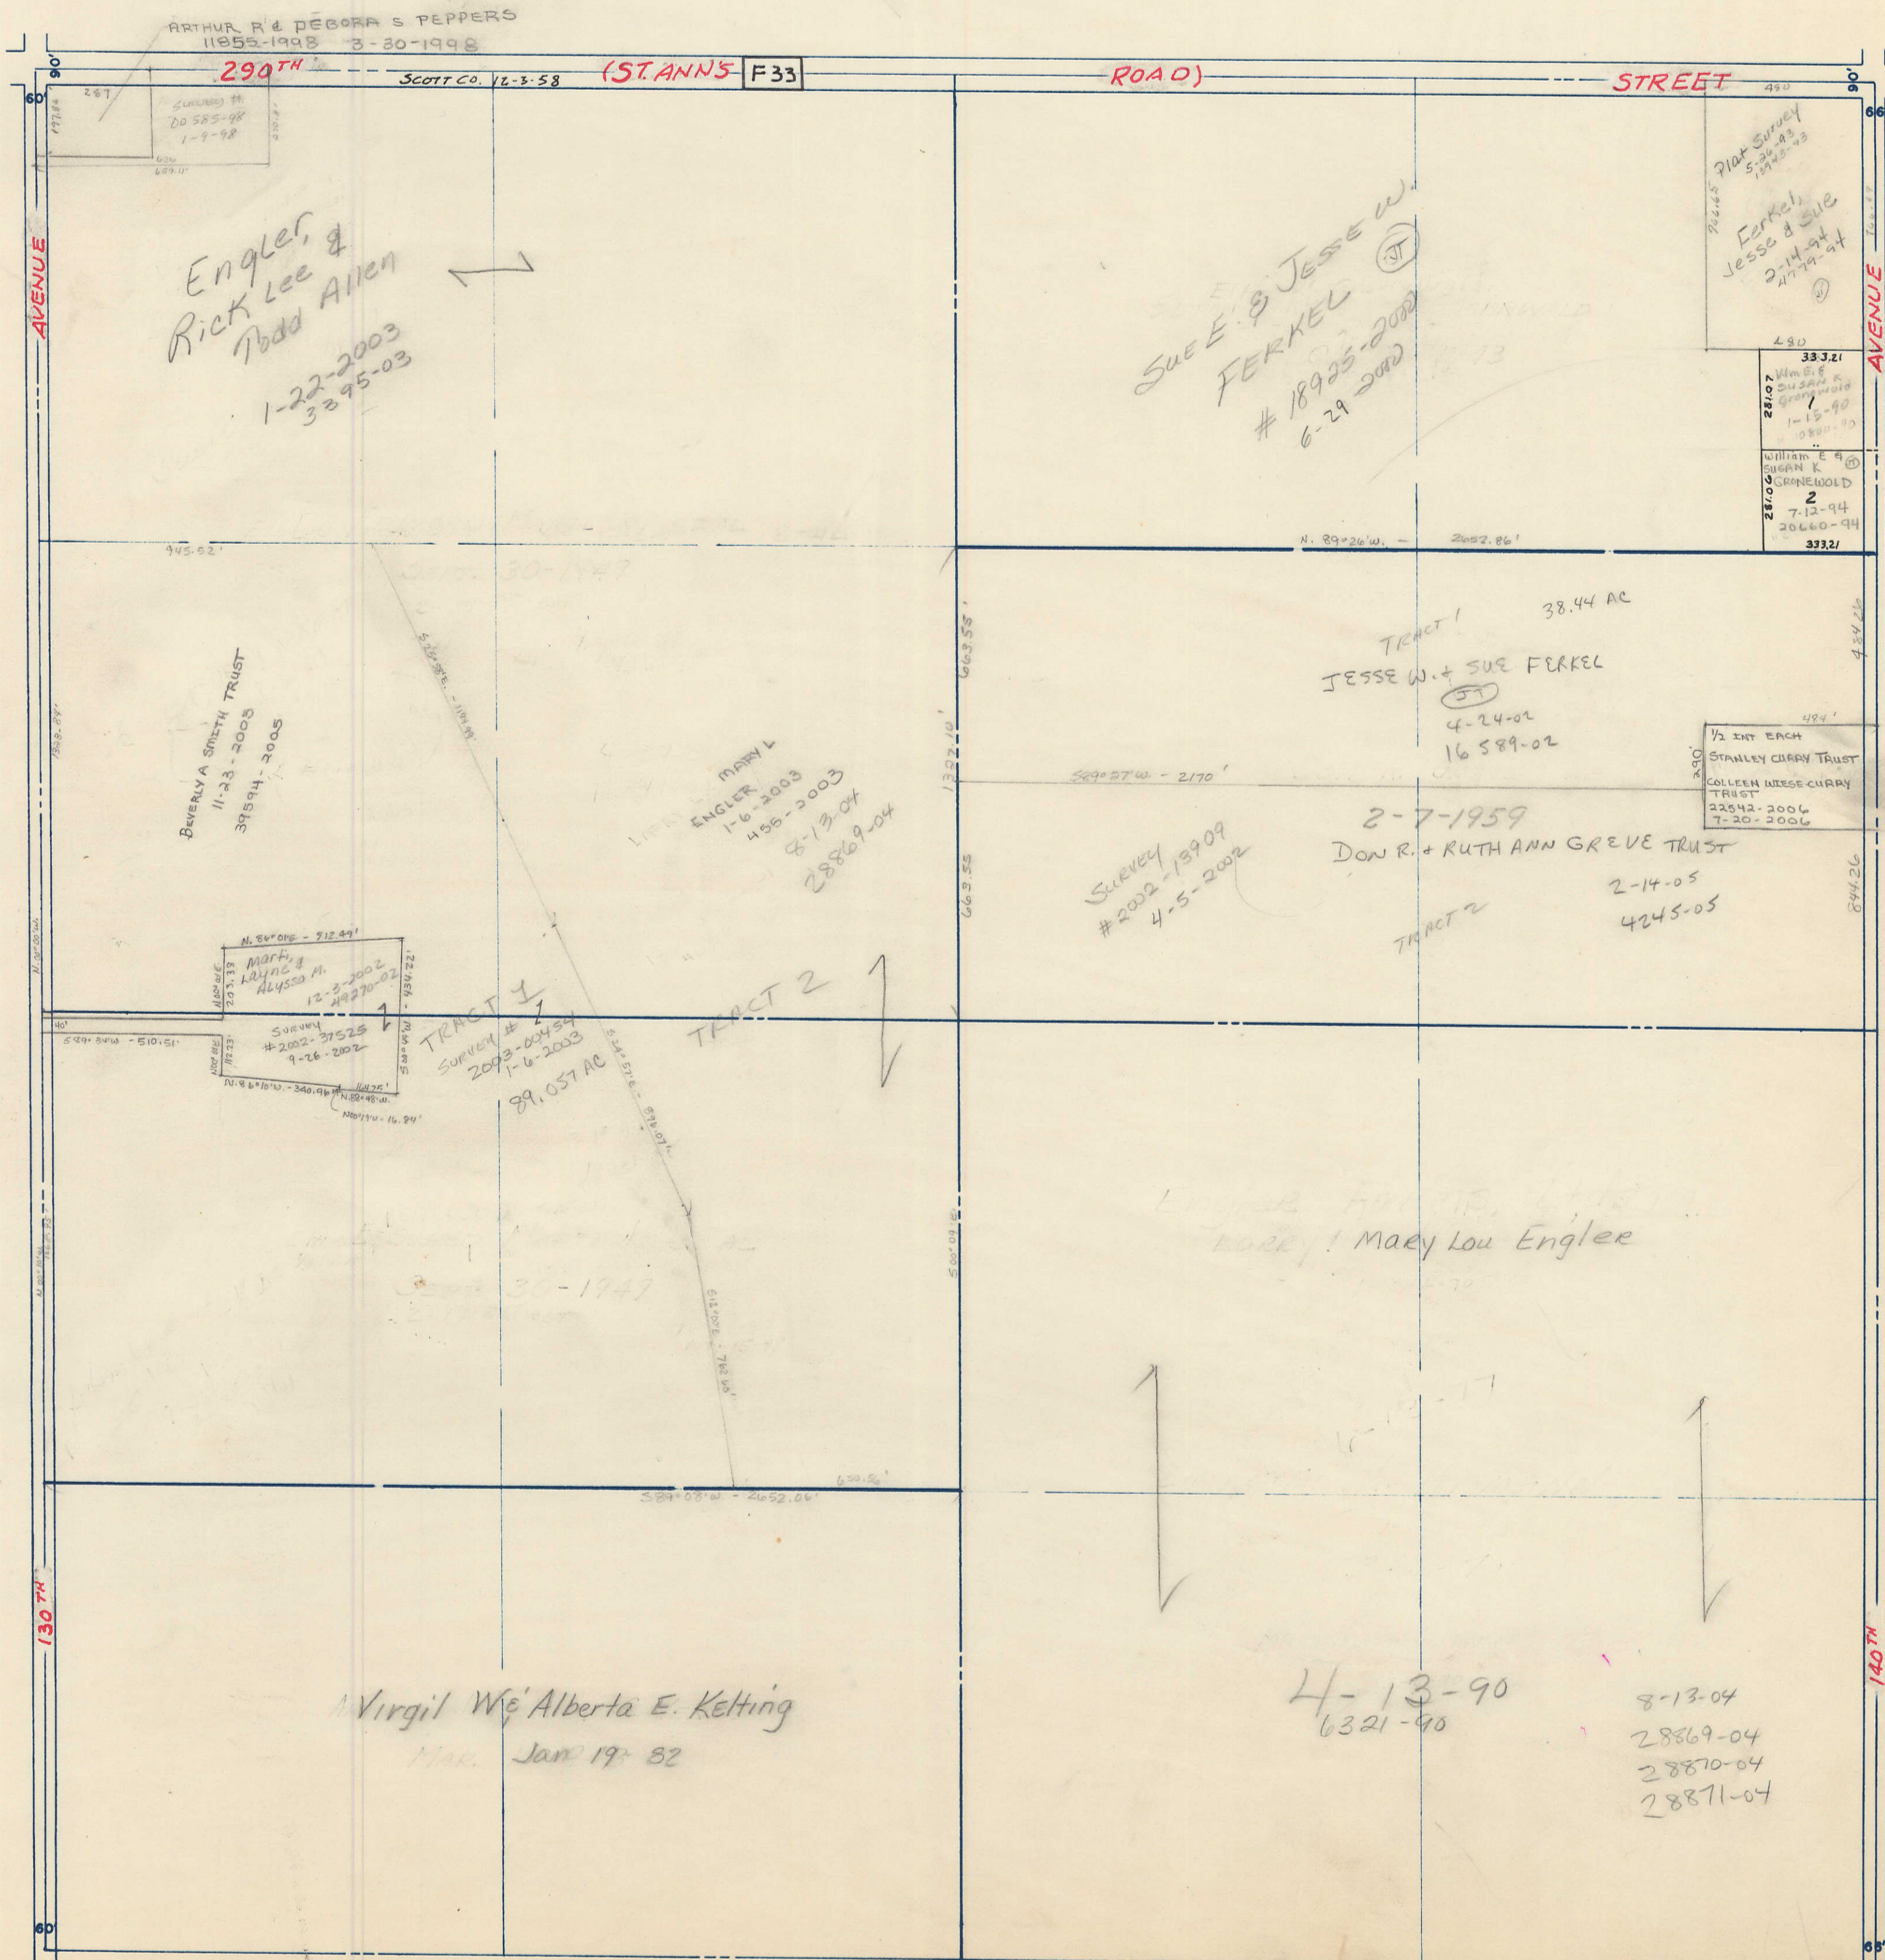

SECTION 20
TOWNSHIP 80 NORTH, RANGE 3 EAST,
5TH PRINCIPAL MERIDIAN
WINFIELD TOWNSHIP
SCOTT COUNTY, IOWA

SCALE: 1 INCH = 330 FEET

SECTION 17 PAGE 17

81ds
TRANSFER PAGE 480

SECTION 19 PAGE 19

GRONWOLD'S 1ST ADDN
TRANSFER PAGE 237L-2008