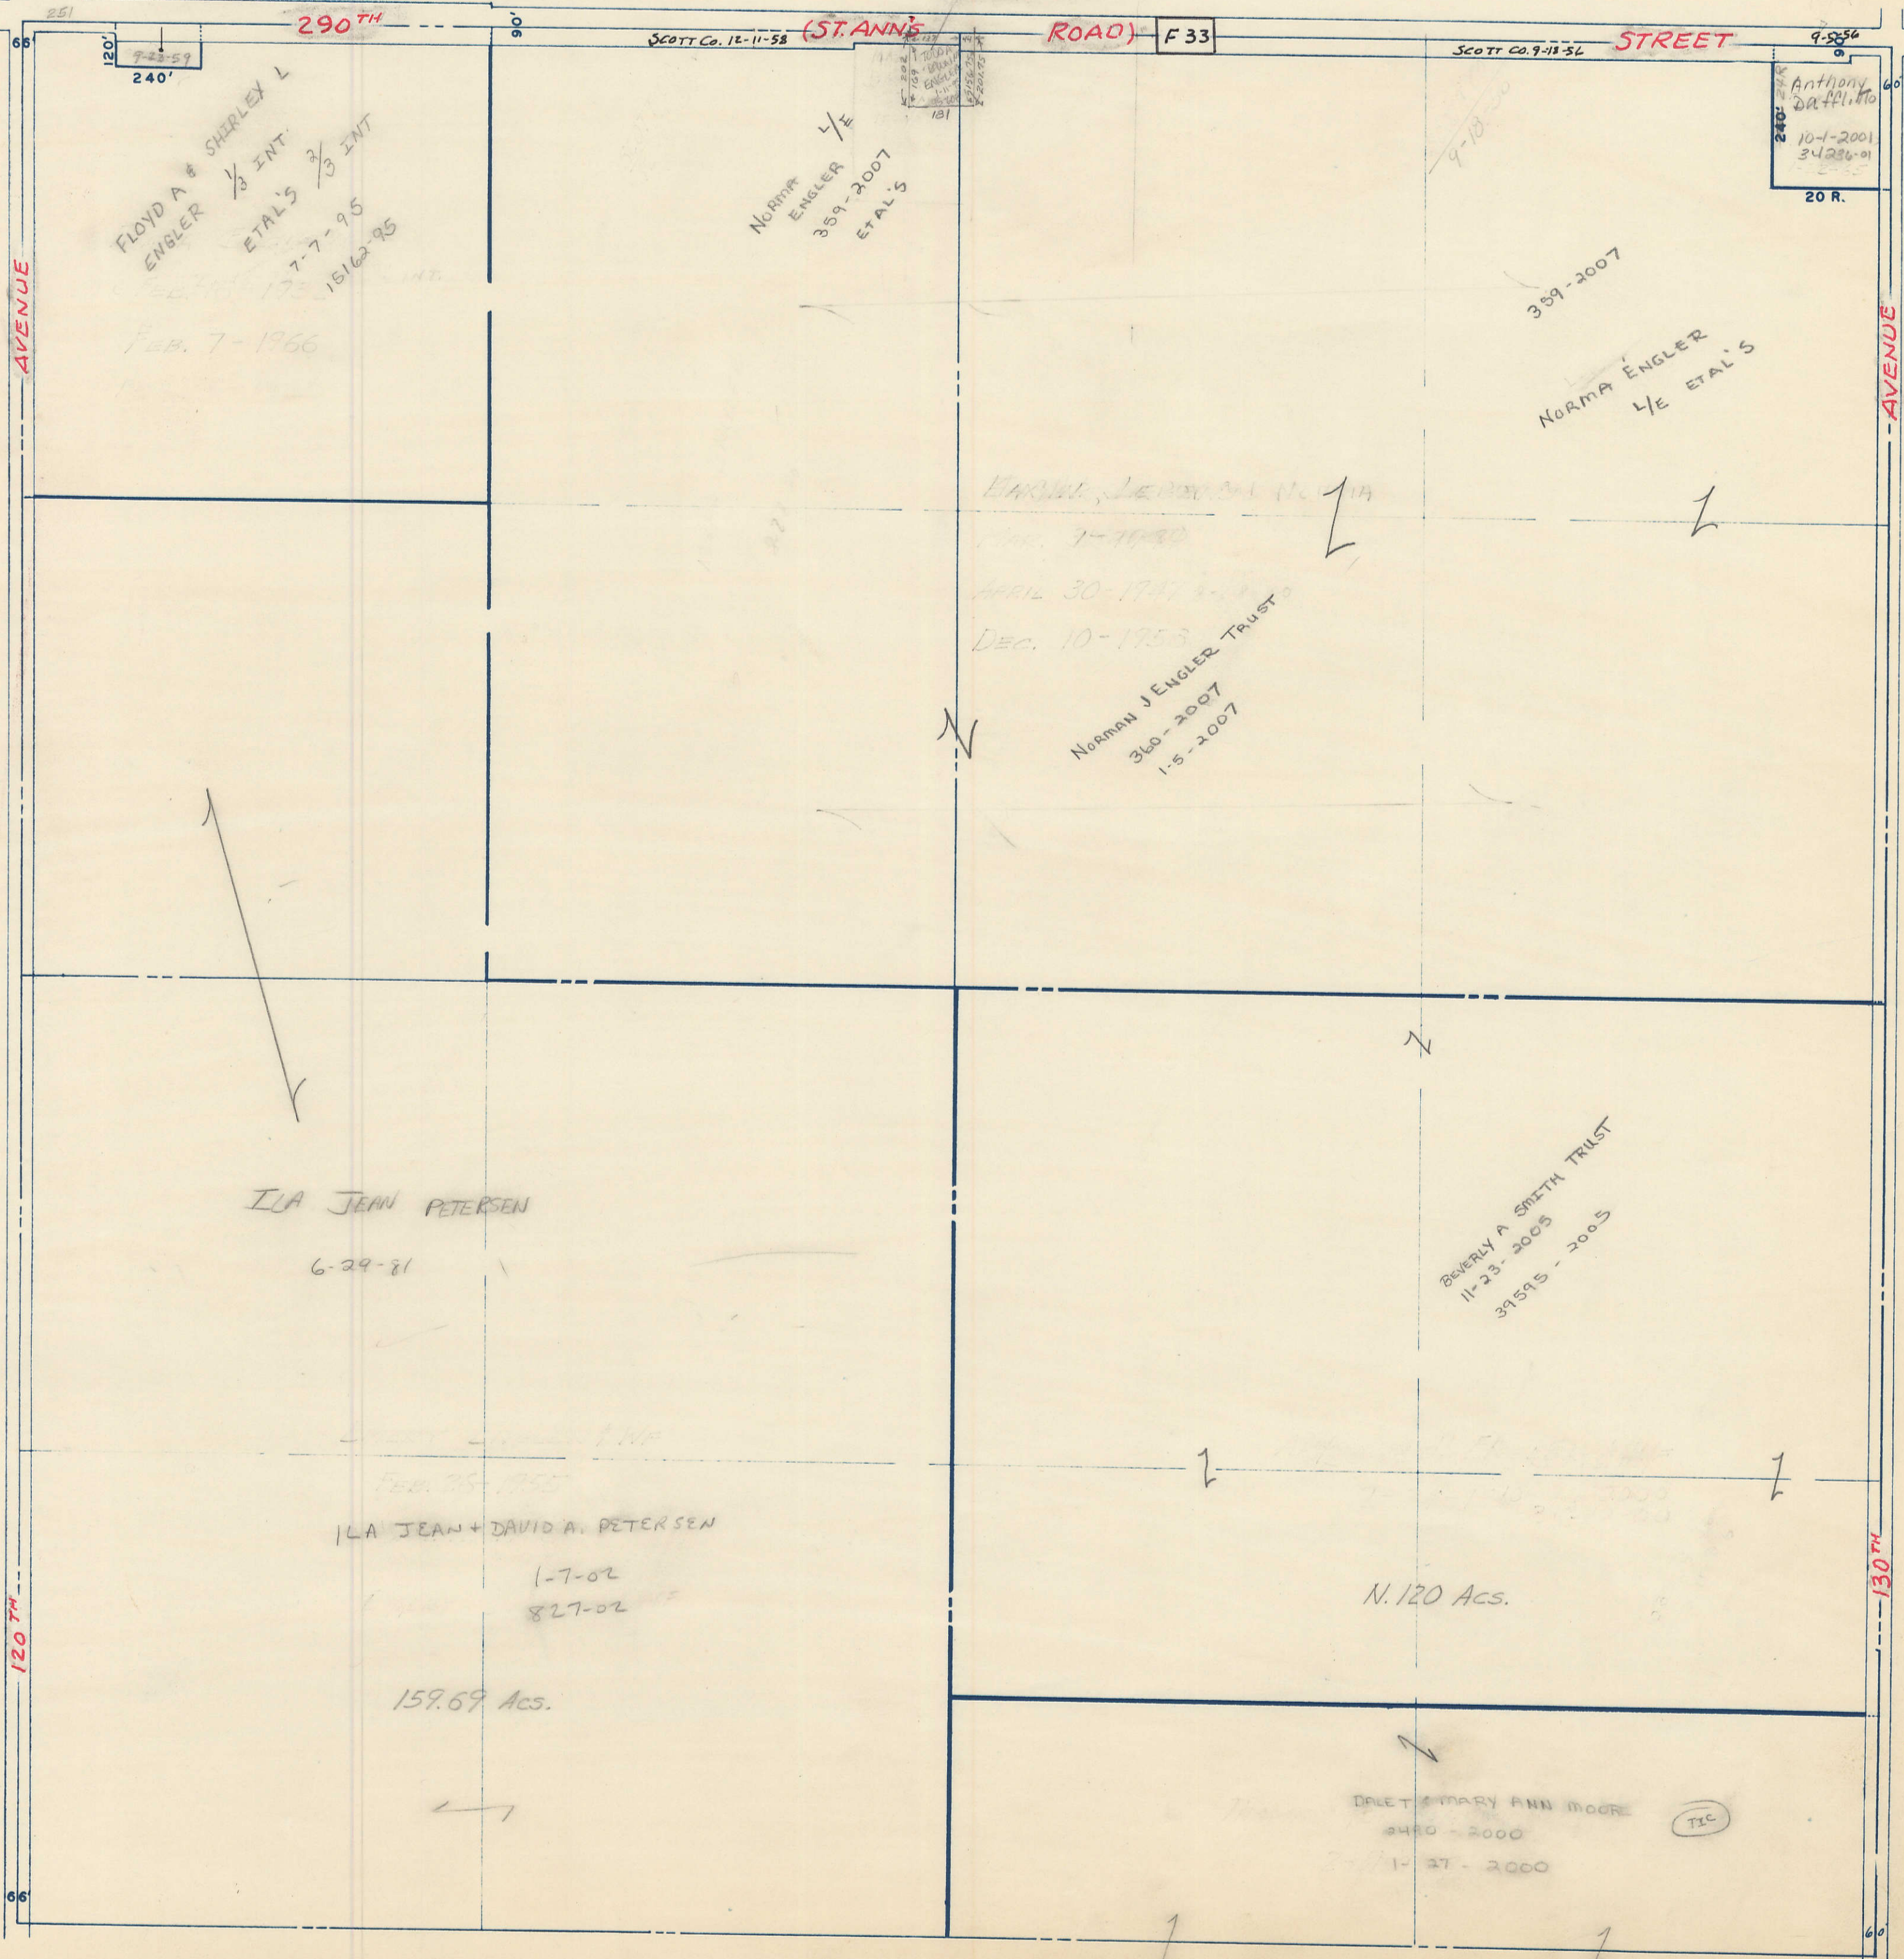

# SECTION 19

TOWNSHIP 80 NORTH, RANGE 3 EAST,

5<sup>TH</sup> PRINCIPAL MERIDIAN

## WINFIELD TOWNSHIP

SCOTT COUNTY, IOWA

TRANSFER PAGE 479 <sup>815</sup>

SCALE : 1 INCH = 330 FEET

SECTION 18 PAGE 18

Shirley Engler  
9-23-59

PLAT OF SURVEY  
35860-94

SECTION 24 PAGE ALLENS GROVE TWP.