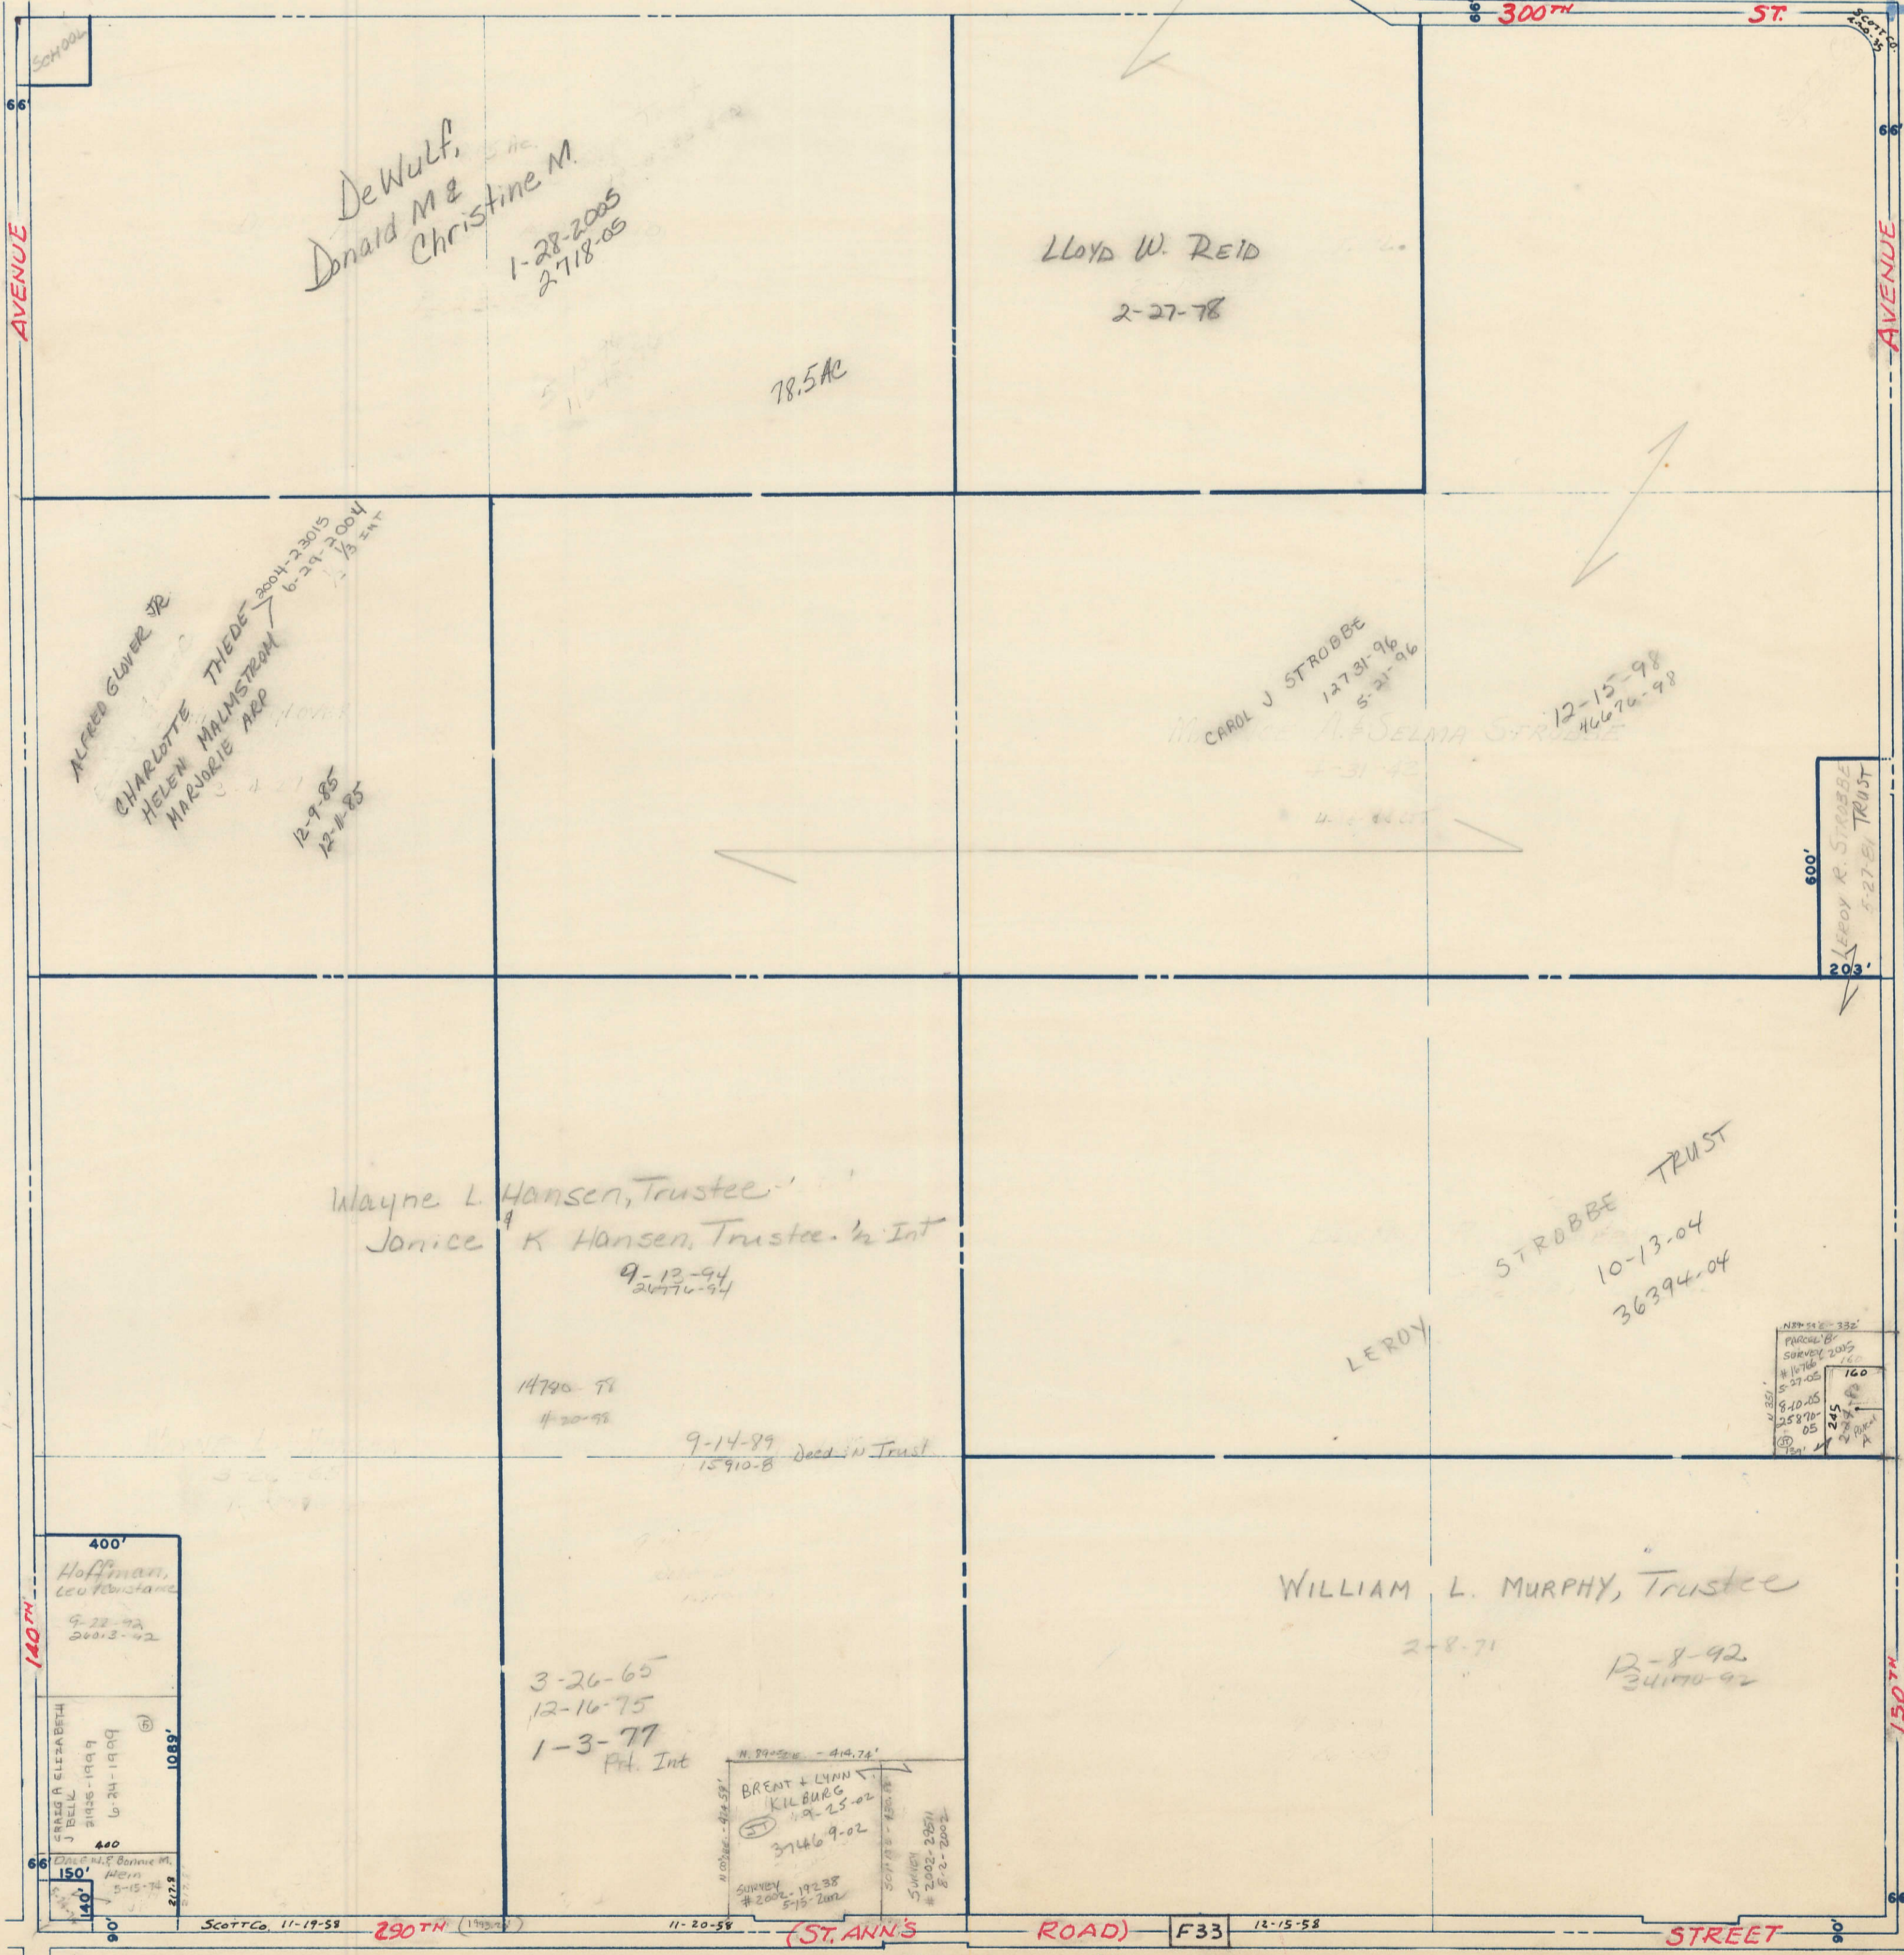

SECTION 16
TOWNSHIP 80 NORTH, RANGE 3 EAST,
5TH PRINCIPAL MERIDIAN
WINFIELD TOWNSHIP
SCOTT COUNTY, IOWA

SCALE : 1 INCH = 330 FEET

SECTION 9 PAGE 9

81ds
TRANSFER PAGE 476

SECTION 17 PAGE 17

SECTION 15 PAGE 15