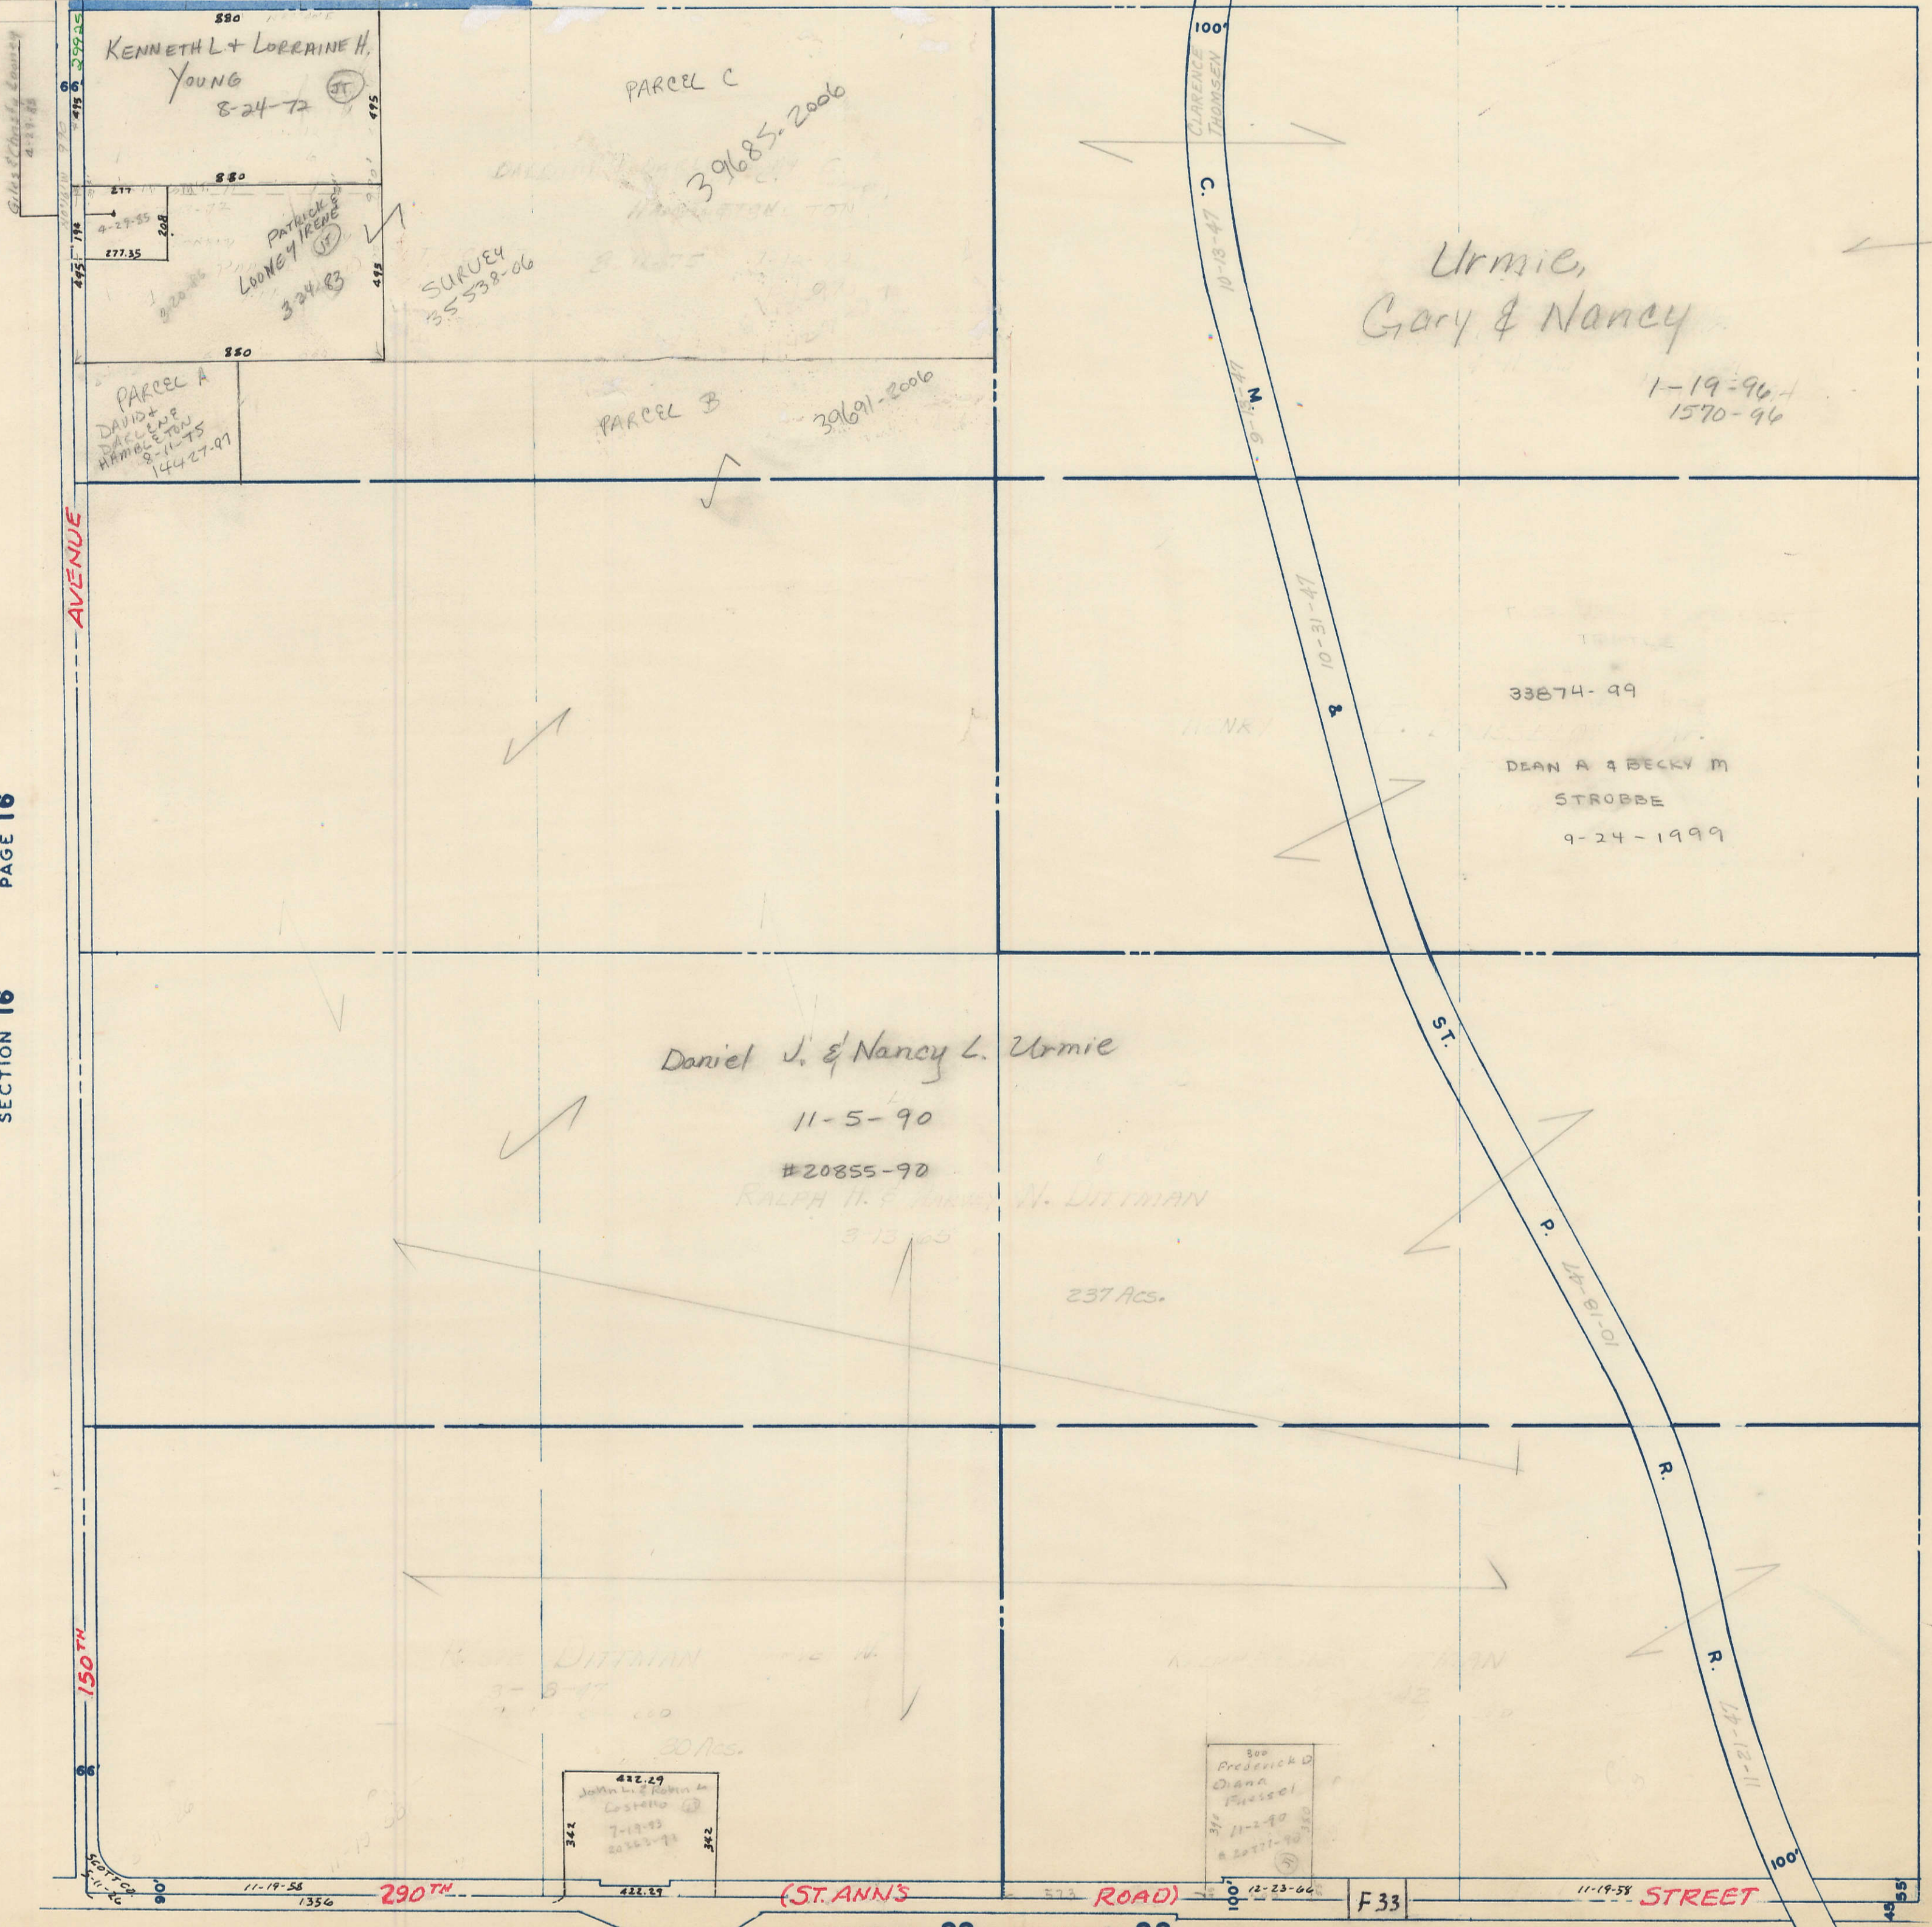

SECTION 15  
TOWNSHIP 80 NORTH, RANGE 3 EAST,  
5<sup>TH</sup> PRINCIPAL MERIDIAN  
WINFIELD TOWNSHIP  
SCOTT COUNTY, IOWA

81ds  
TRANSFER PAGE 475

SCALE : 1 INCH = 330 FEET

SECTION 10 PAGE 10

1 2 3  
DINGER'S FIRST ADD