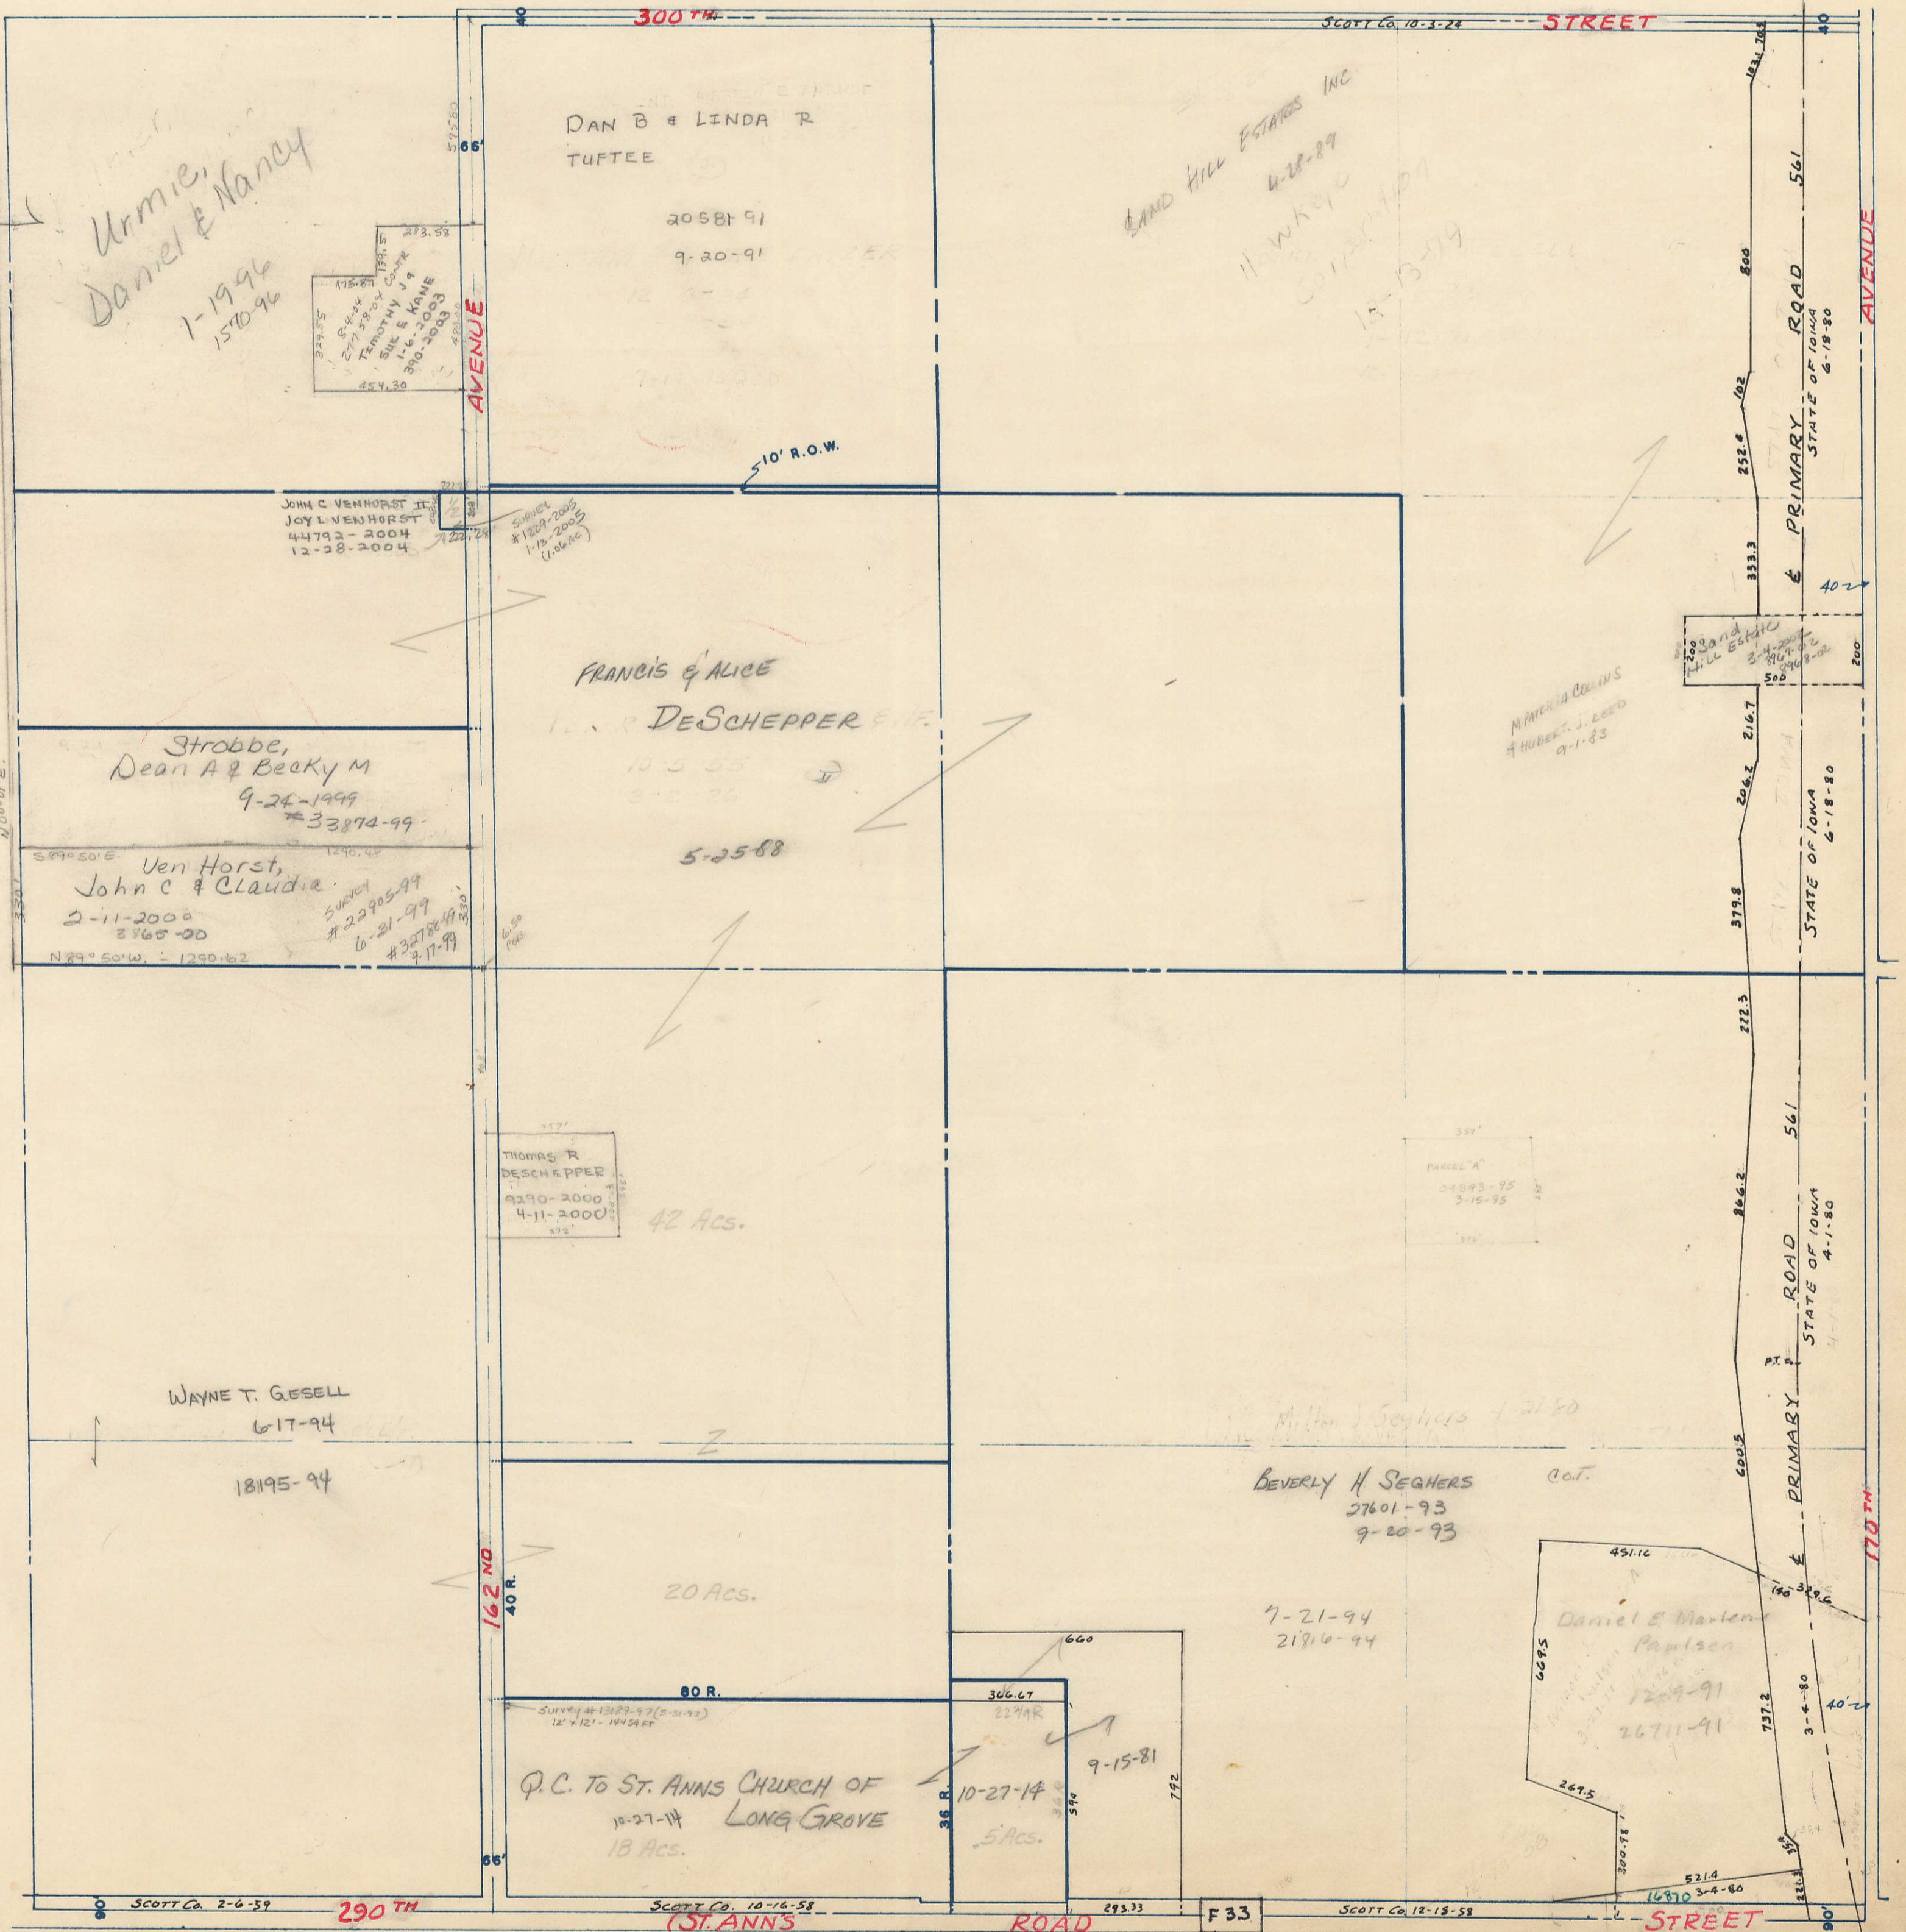

SECTION 14
TOWNSHIP 80 NORTH, RANGE 3 EAST,
5TH PRINCIPAL MERIDIAN
WINFIELD TOWNSHIP
SCOTT COUNTY, IOWA

Blds
TRANSFER PAGE 474

SCALE : 1 INCH = 330 FEET

SECTION 11 PAGE 11

SECTION 15 PAGE 15

SECTION 13 PAGE 13