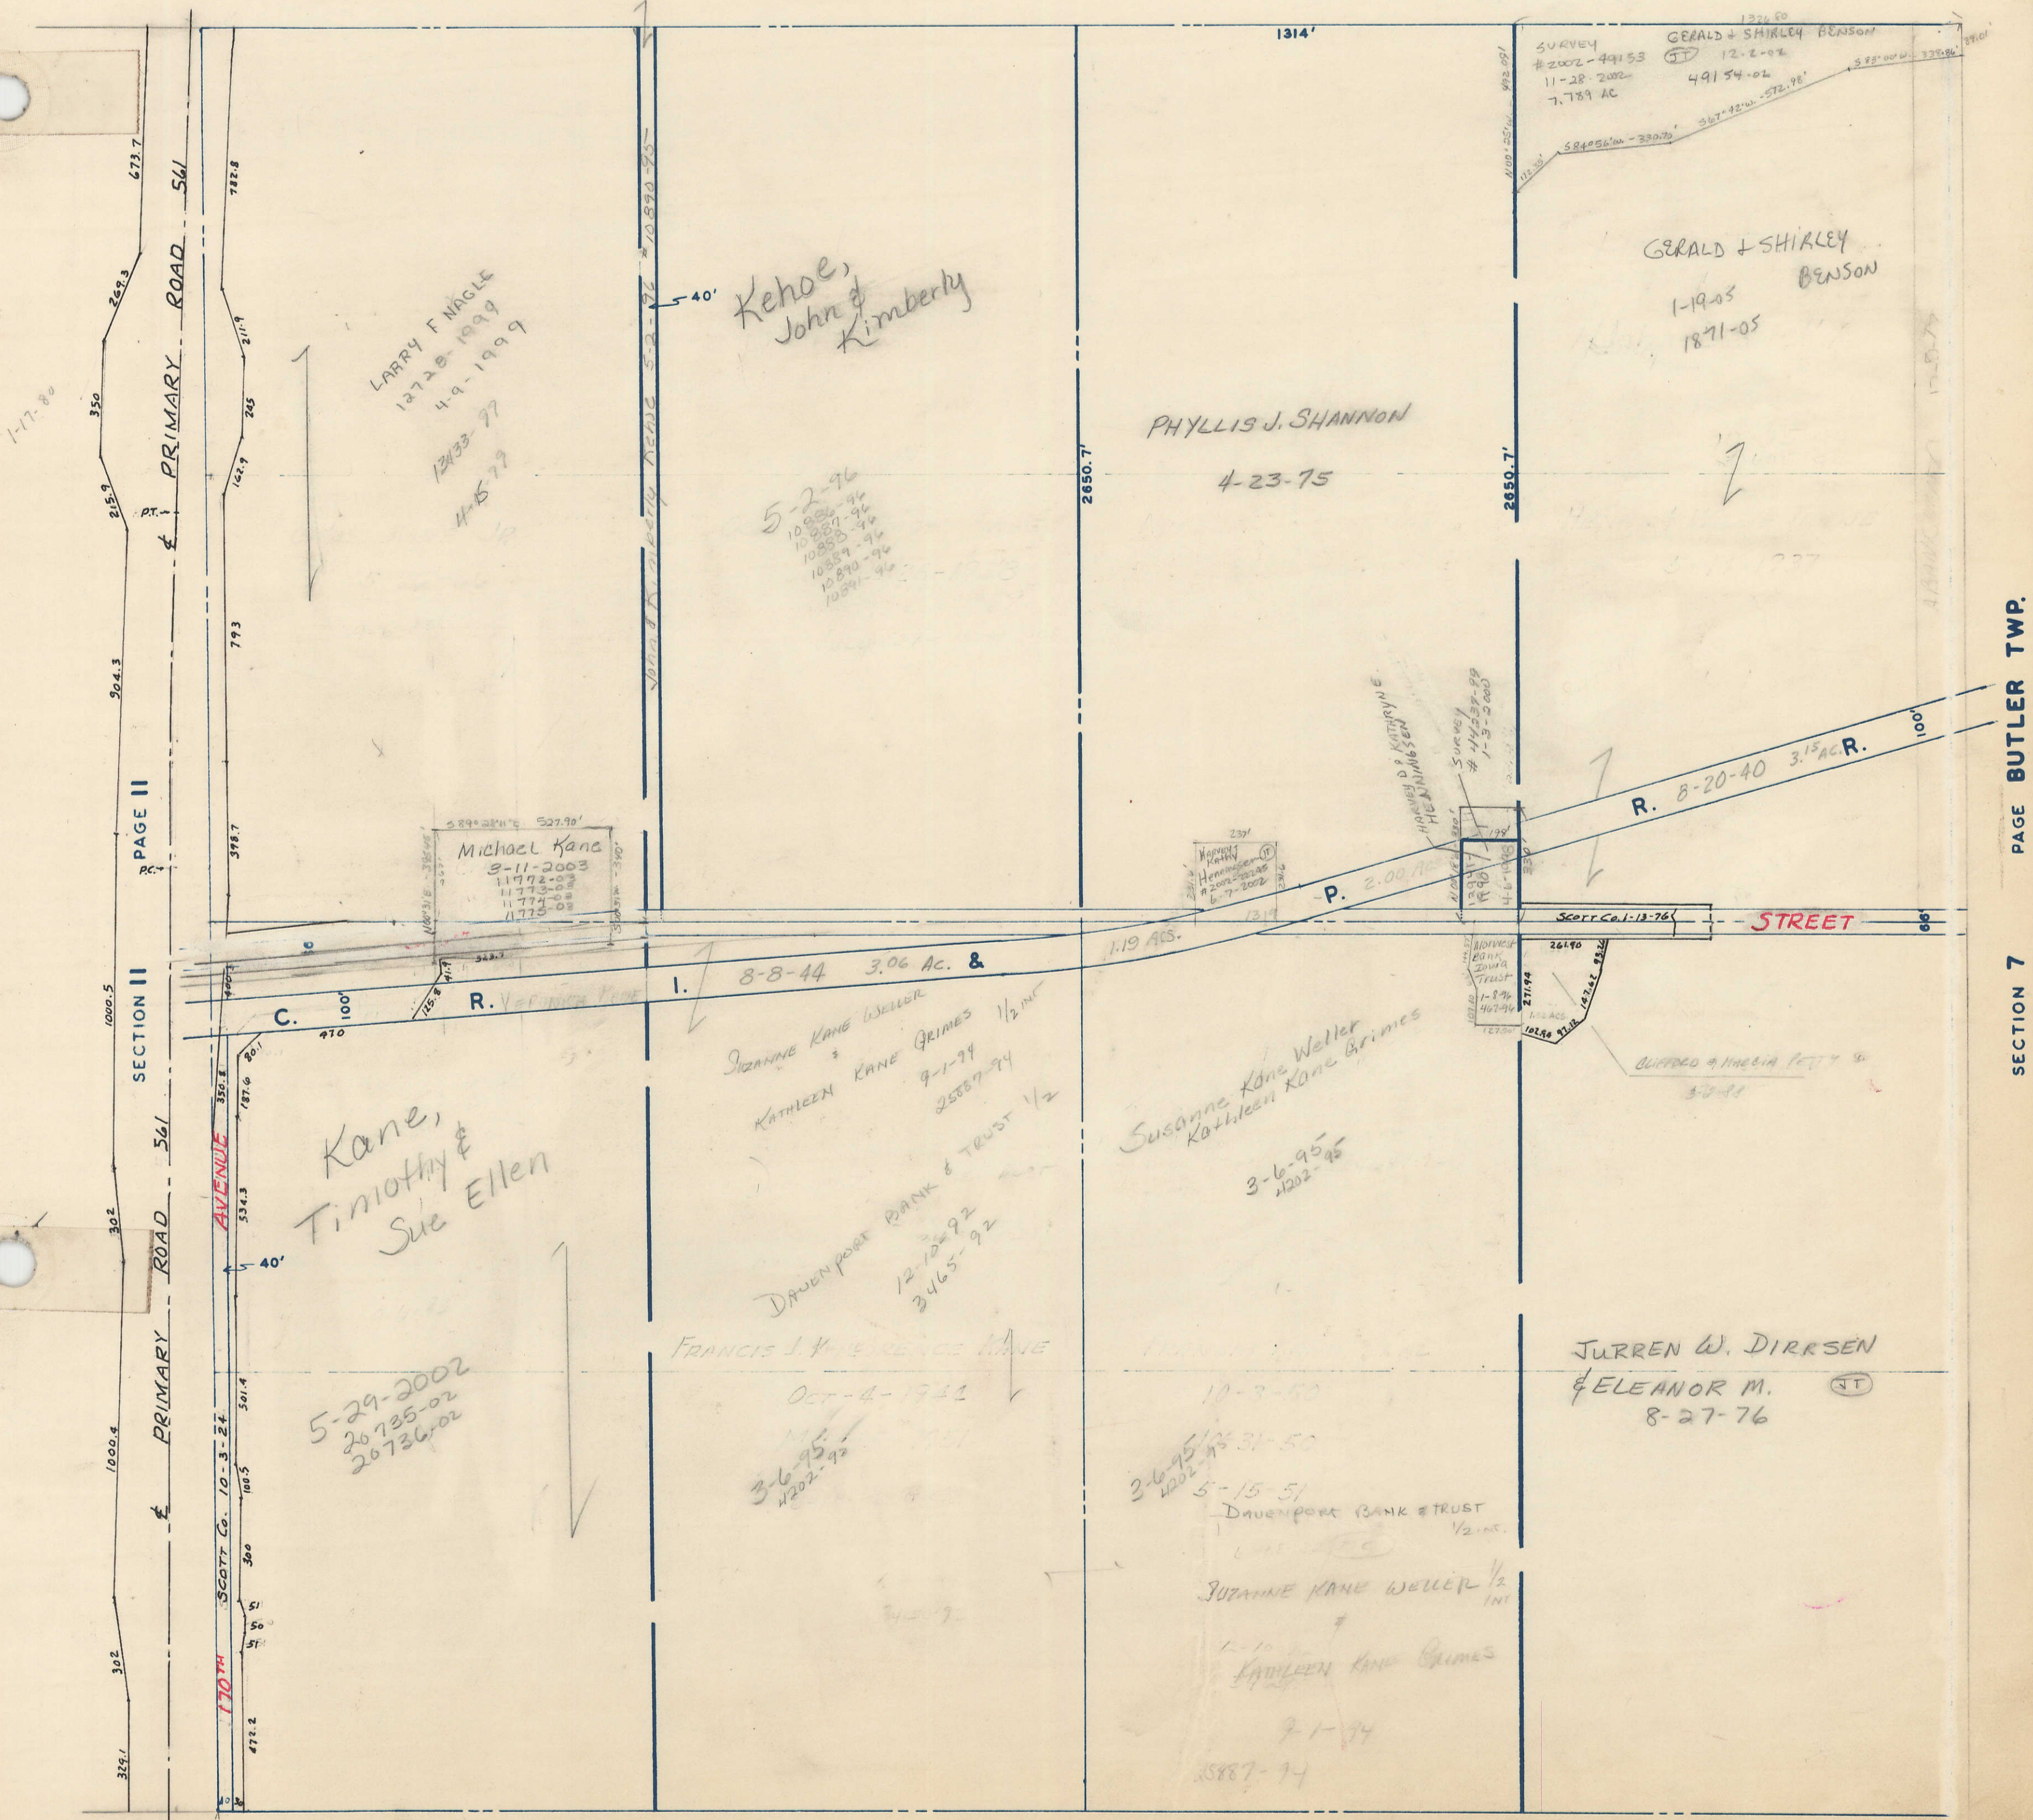

SECTION 12
TOWNSHIP 80 NORTH, RANGE 3 EAST,
5TH PRINCIPAL MERIDIAN
WINFIELD TOWNSHIP
SCOTT COUNTY, IOWA

SCALE: 1 INCH = 330 FEET

81ds
TRANSFER PAGE 472

SECTION I PAGE I

SECTION 7 PAGE BUTLER TWP.