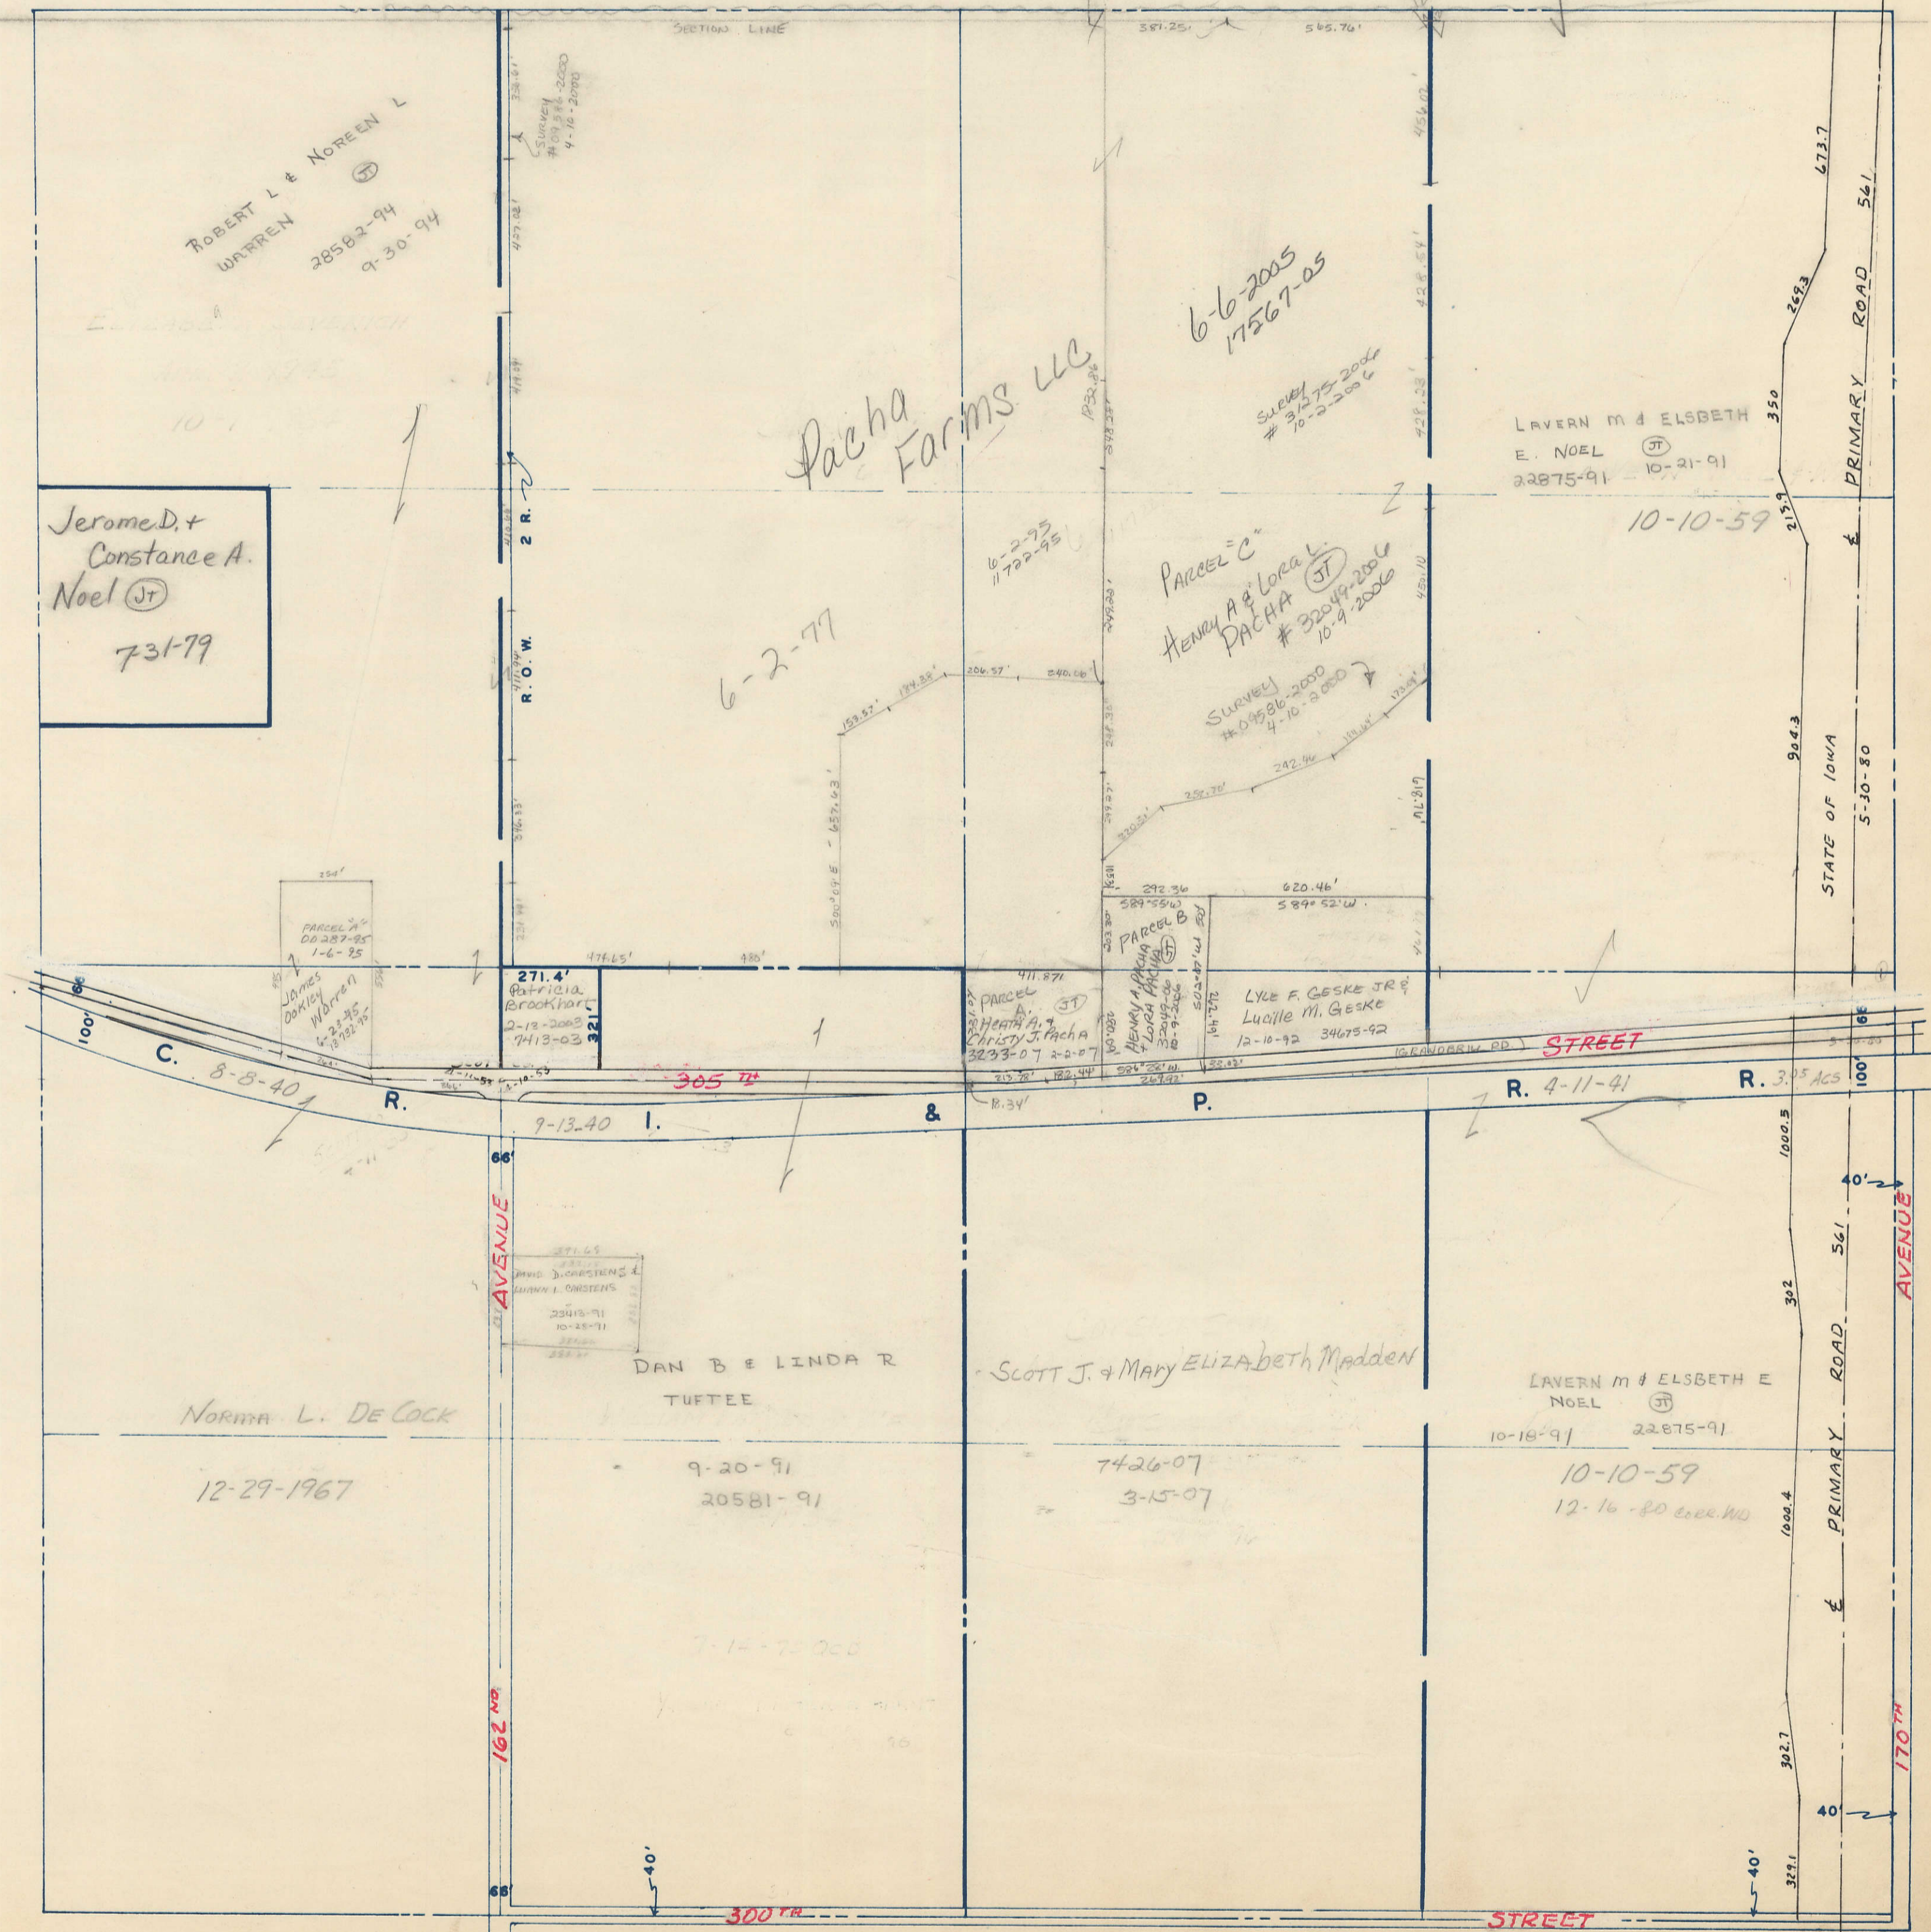

SECTION 11  
TOWNSHIP 80 NORTH, RANGE 3 EAST,  
5<sup>TH</sup> PRINCIPAL MERIDIAN  
WINFIELD TOWNSHIP  
SCOTT COUNTY, IOWA

TRANSFER PAGE 471 <sup>81ds</sup>

SCALE : 1 INCH = 330 FEET

SECTION 2 PAGE 2

SECTION 10 PAGE 10