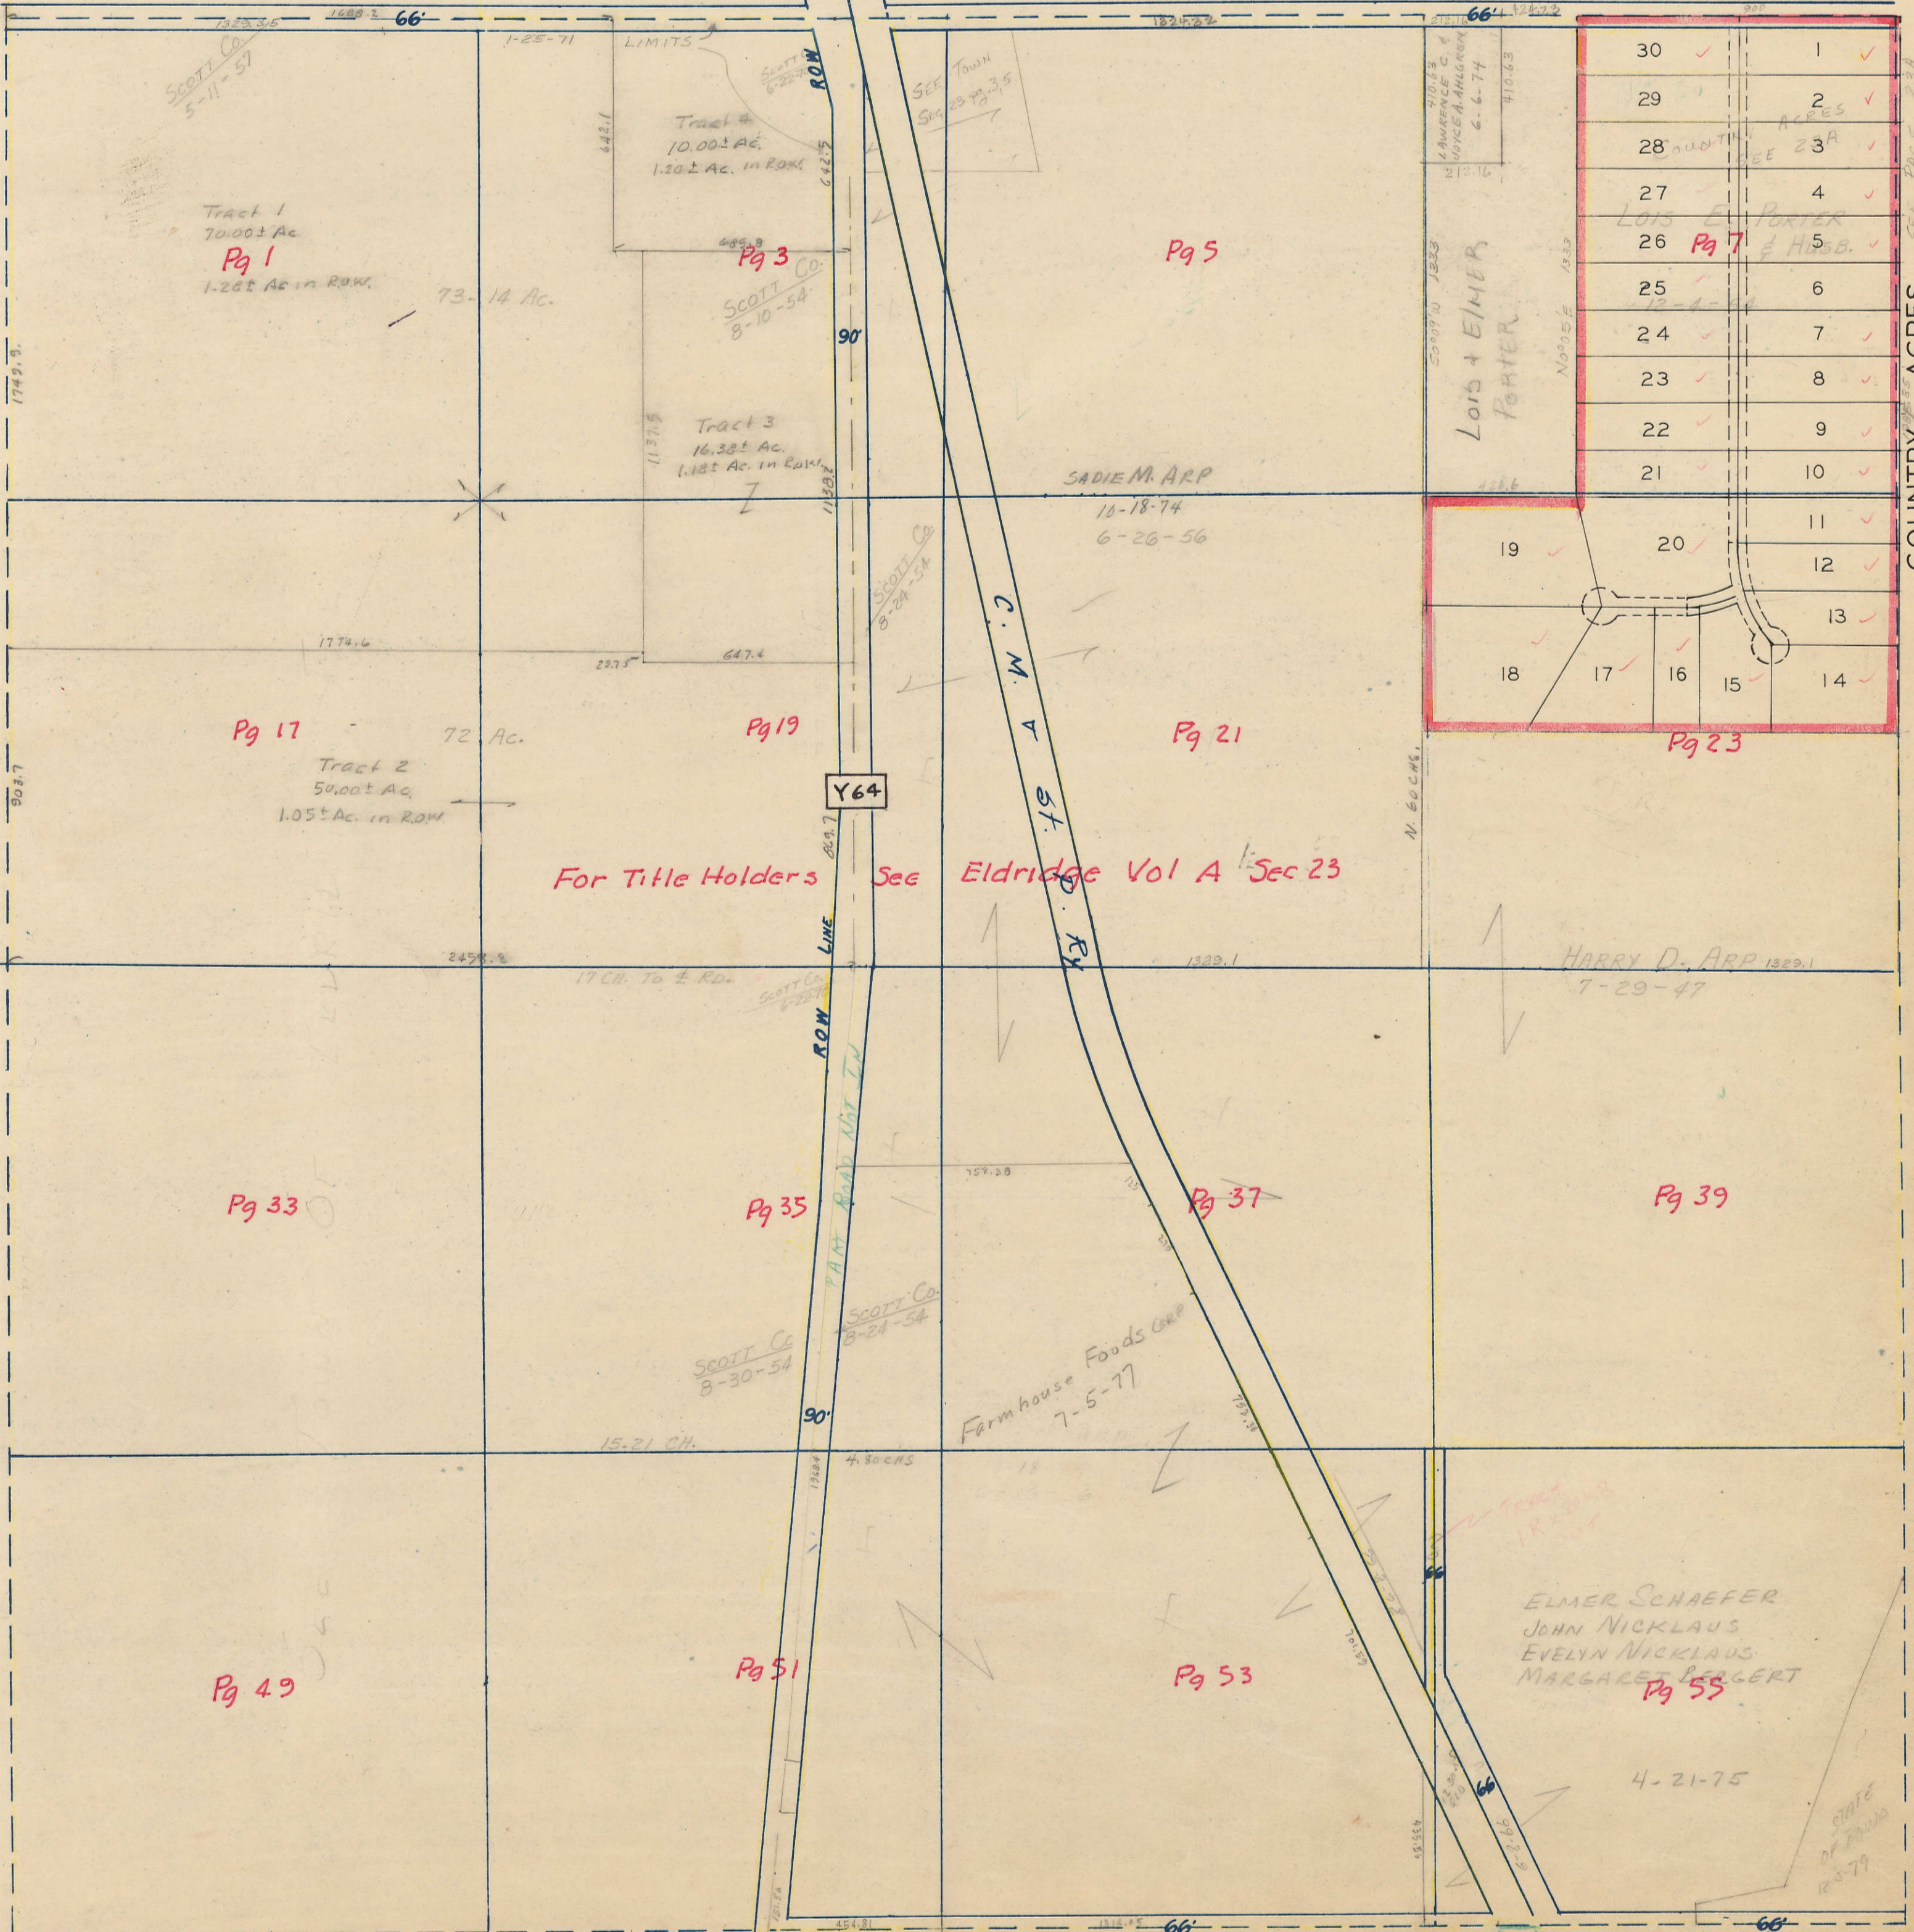

SECTION  
23

ANNEX  
1-25-71  
1-11-73  
12-4-73  
4-25-74

SCALE IN CHAINS

Township 79-North; Range 3

EAST OF THE FIFTH PRINCIPAL MERIDIAN

SCOTT COUNTY, IOWA

SHERIDAN TOWNSHIP

SCALE IN FEET

Transfer Page 81ds-447

NORTH  
SECTION 14

30	✓	1	✓
29	✓	2	✓
28	✓	3	✓
27	✓	4	✓
26	✓	5	✓
25	✓	6	✓
24	✓	7	✓
23	✓	8	✓
22	✓	9	✓
21	✓	10	✓
19	✓	11	✓
20	✓	12	✓
18	✓	13	✓
17	✓	14	✓
16	✓		
15	✓		

COUNTRY ACRES

For Title Holders See Eldridge Vol A Sec 23