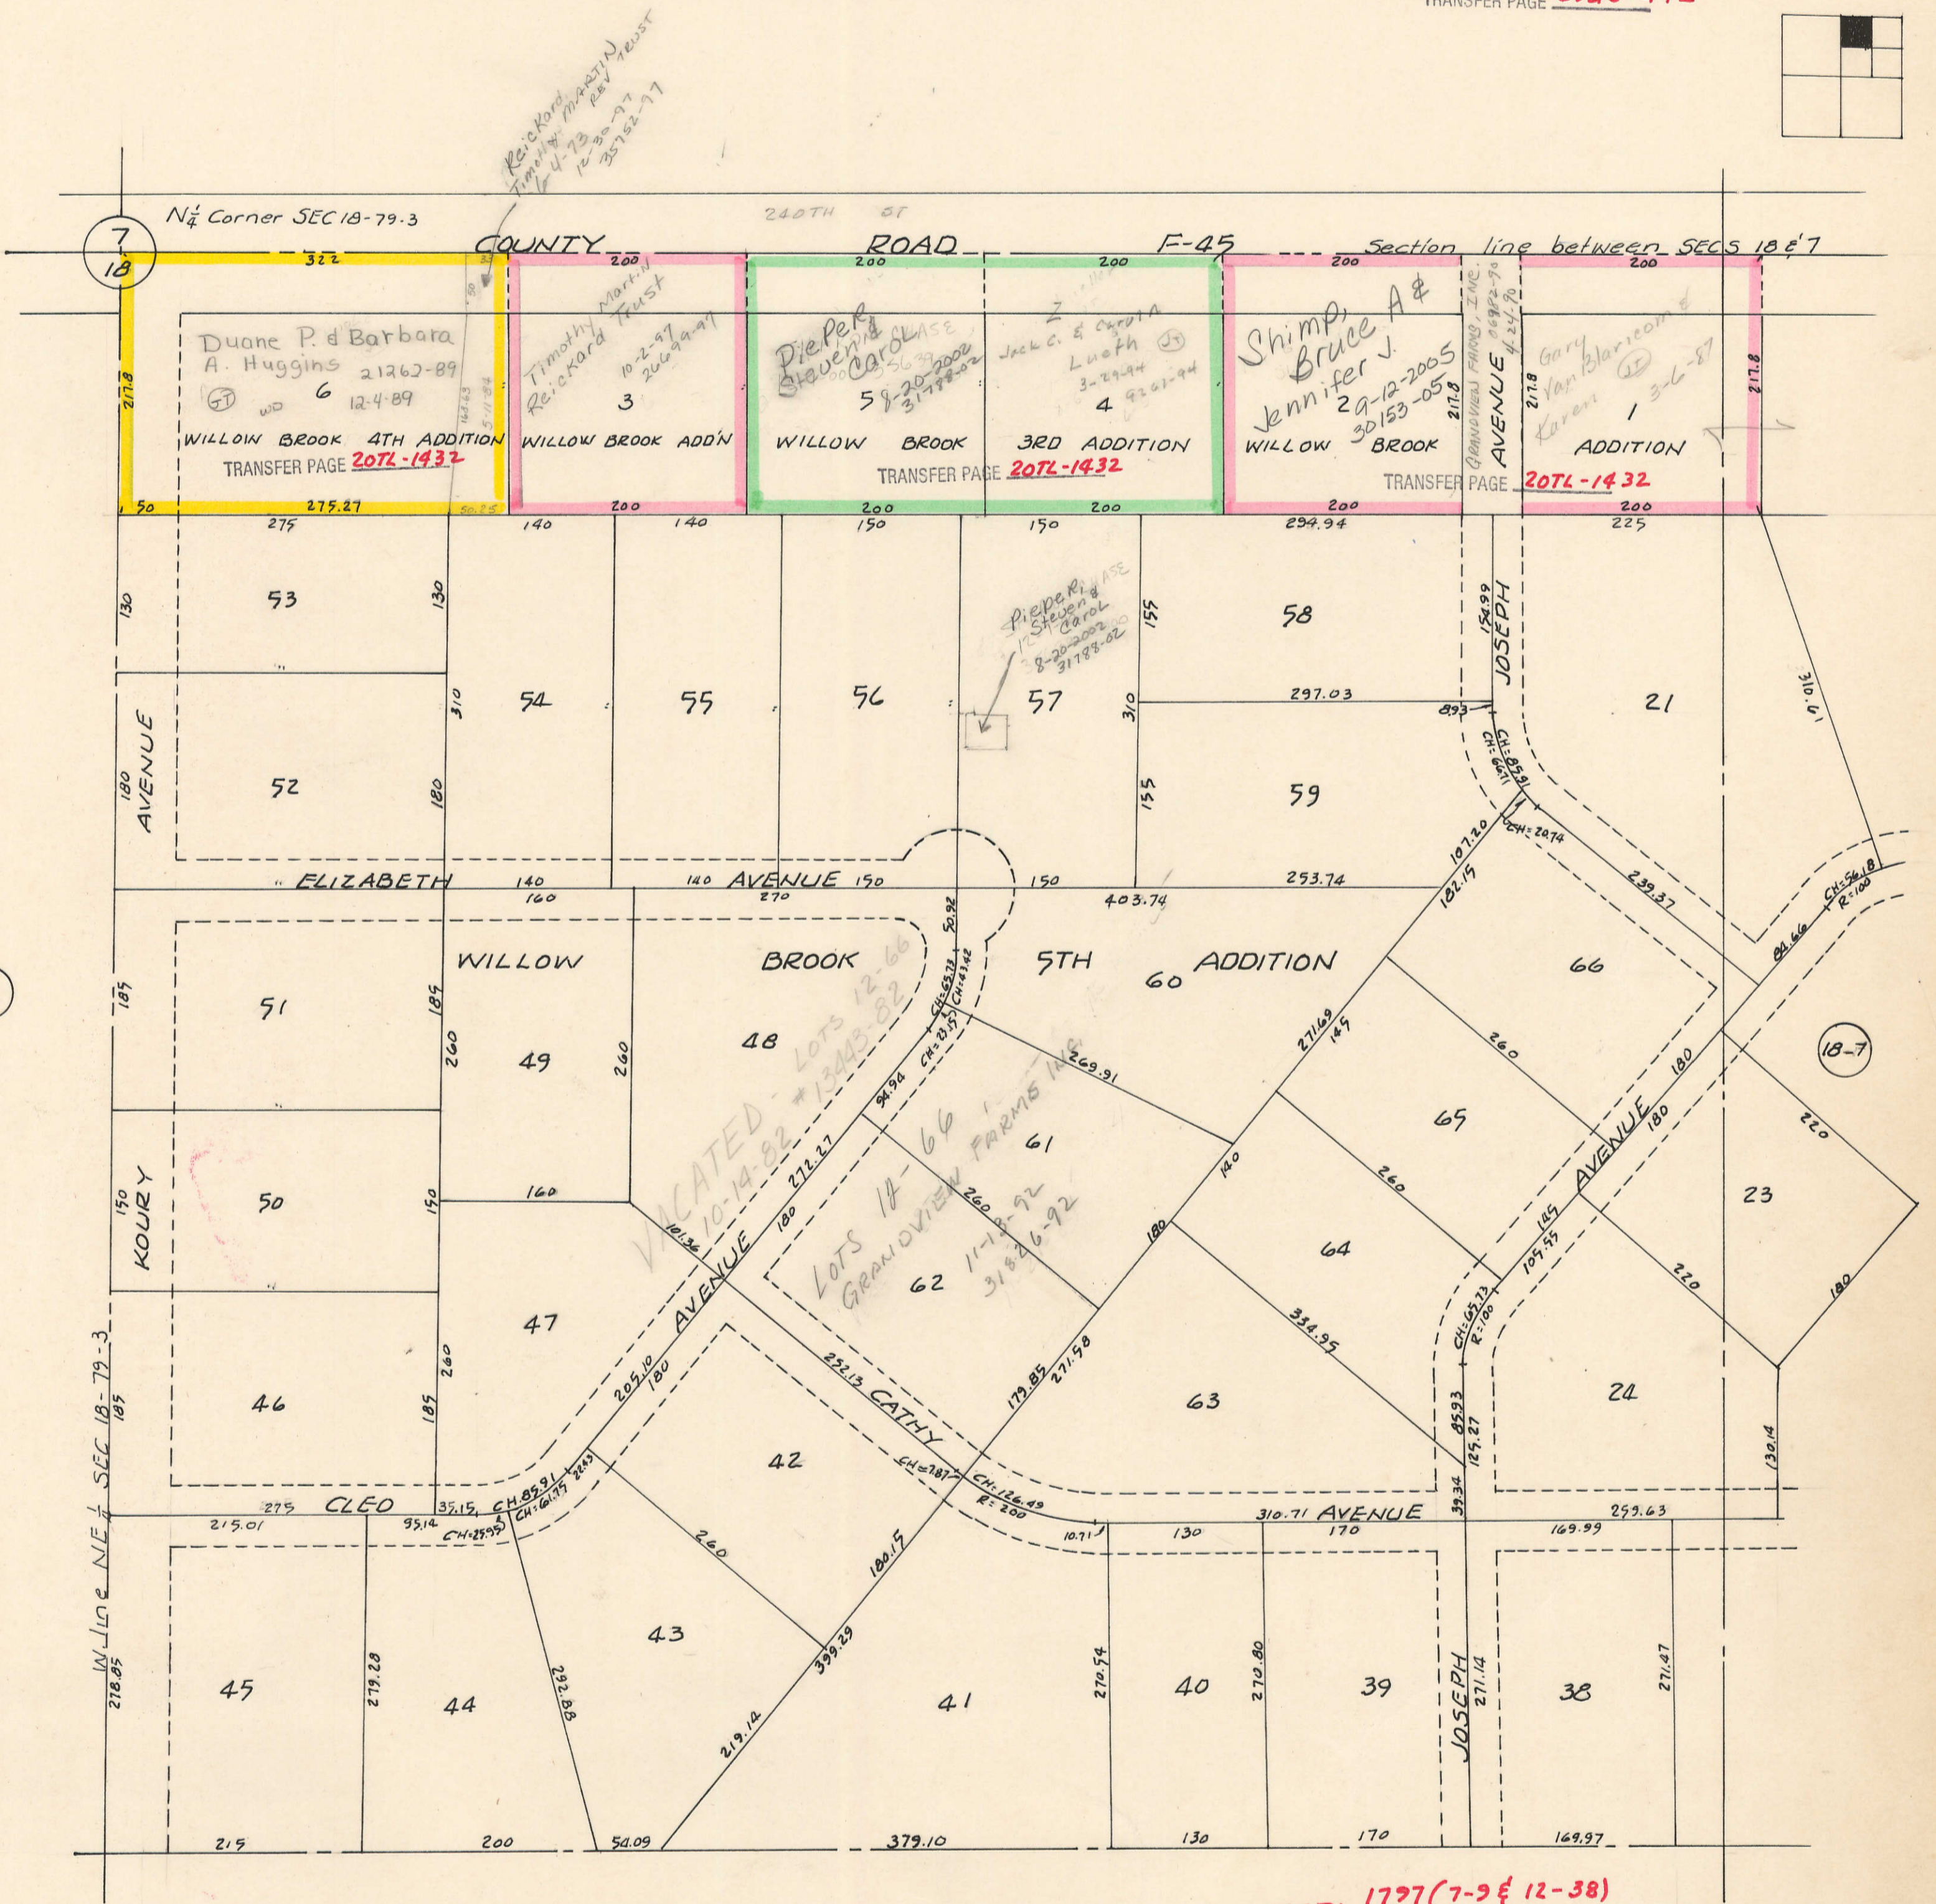

SECTION 18

Township 79-North; Range 3

EAST OF THE FIFTH PRINCIPAL MERIDIAN

SCOTT COUNTY, IOWA

SHERIDAN TOWNSHIP

SCALE IN CHAINS

SCALE IN FEET

Transfer Page Olds-442

NORTH SECTION 7

Transfer Page 22TL-1134

60.133

SECTION 13 HICKORY GROVE TOWNSHIP

SECTION 17 EAST

SOUTH SECTION 19

NW 1/4 NE 1/4 SEC 18-79-3
SHERIDAN TOWNSHIP
SCALE: 1"=100'

SEC 7 - PAGE 7

TRANSFER PAGE **8lds-442**

7
18

18

18-7

18

TRANSFER PAGE **22TL 1797(7-9 & 12-38)**
1797A(35-60)