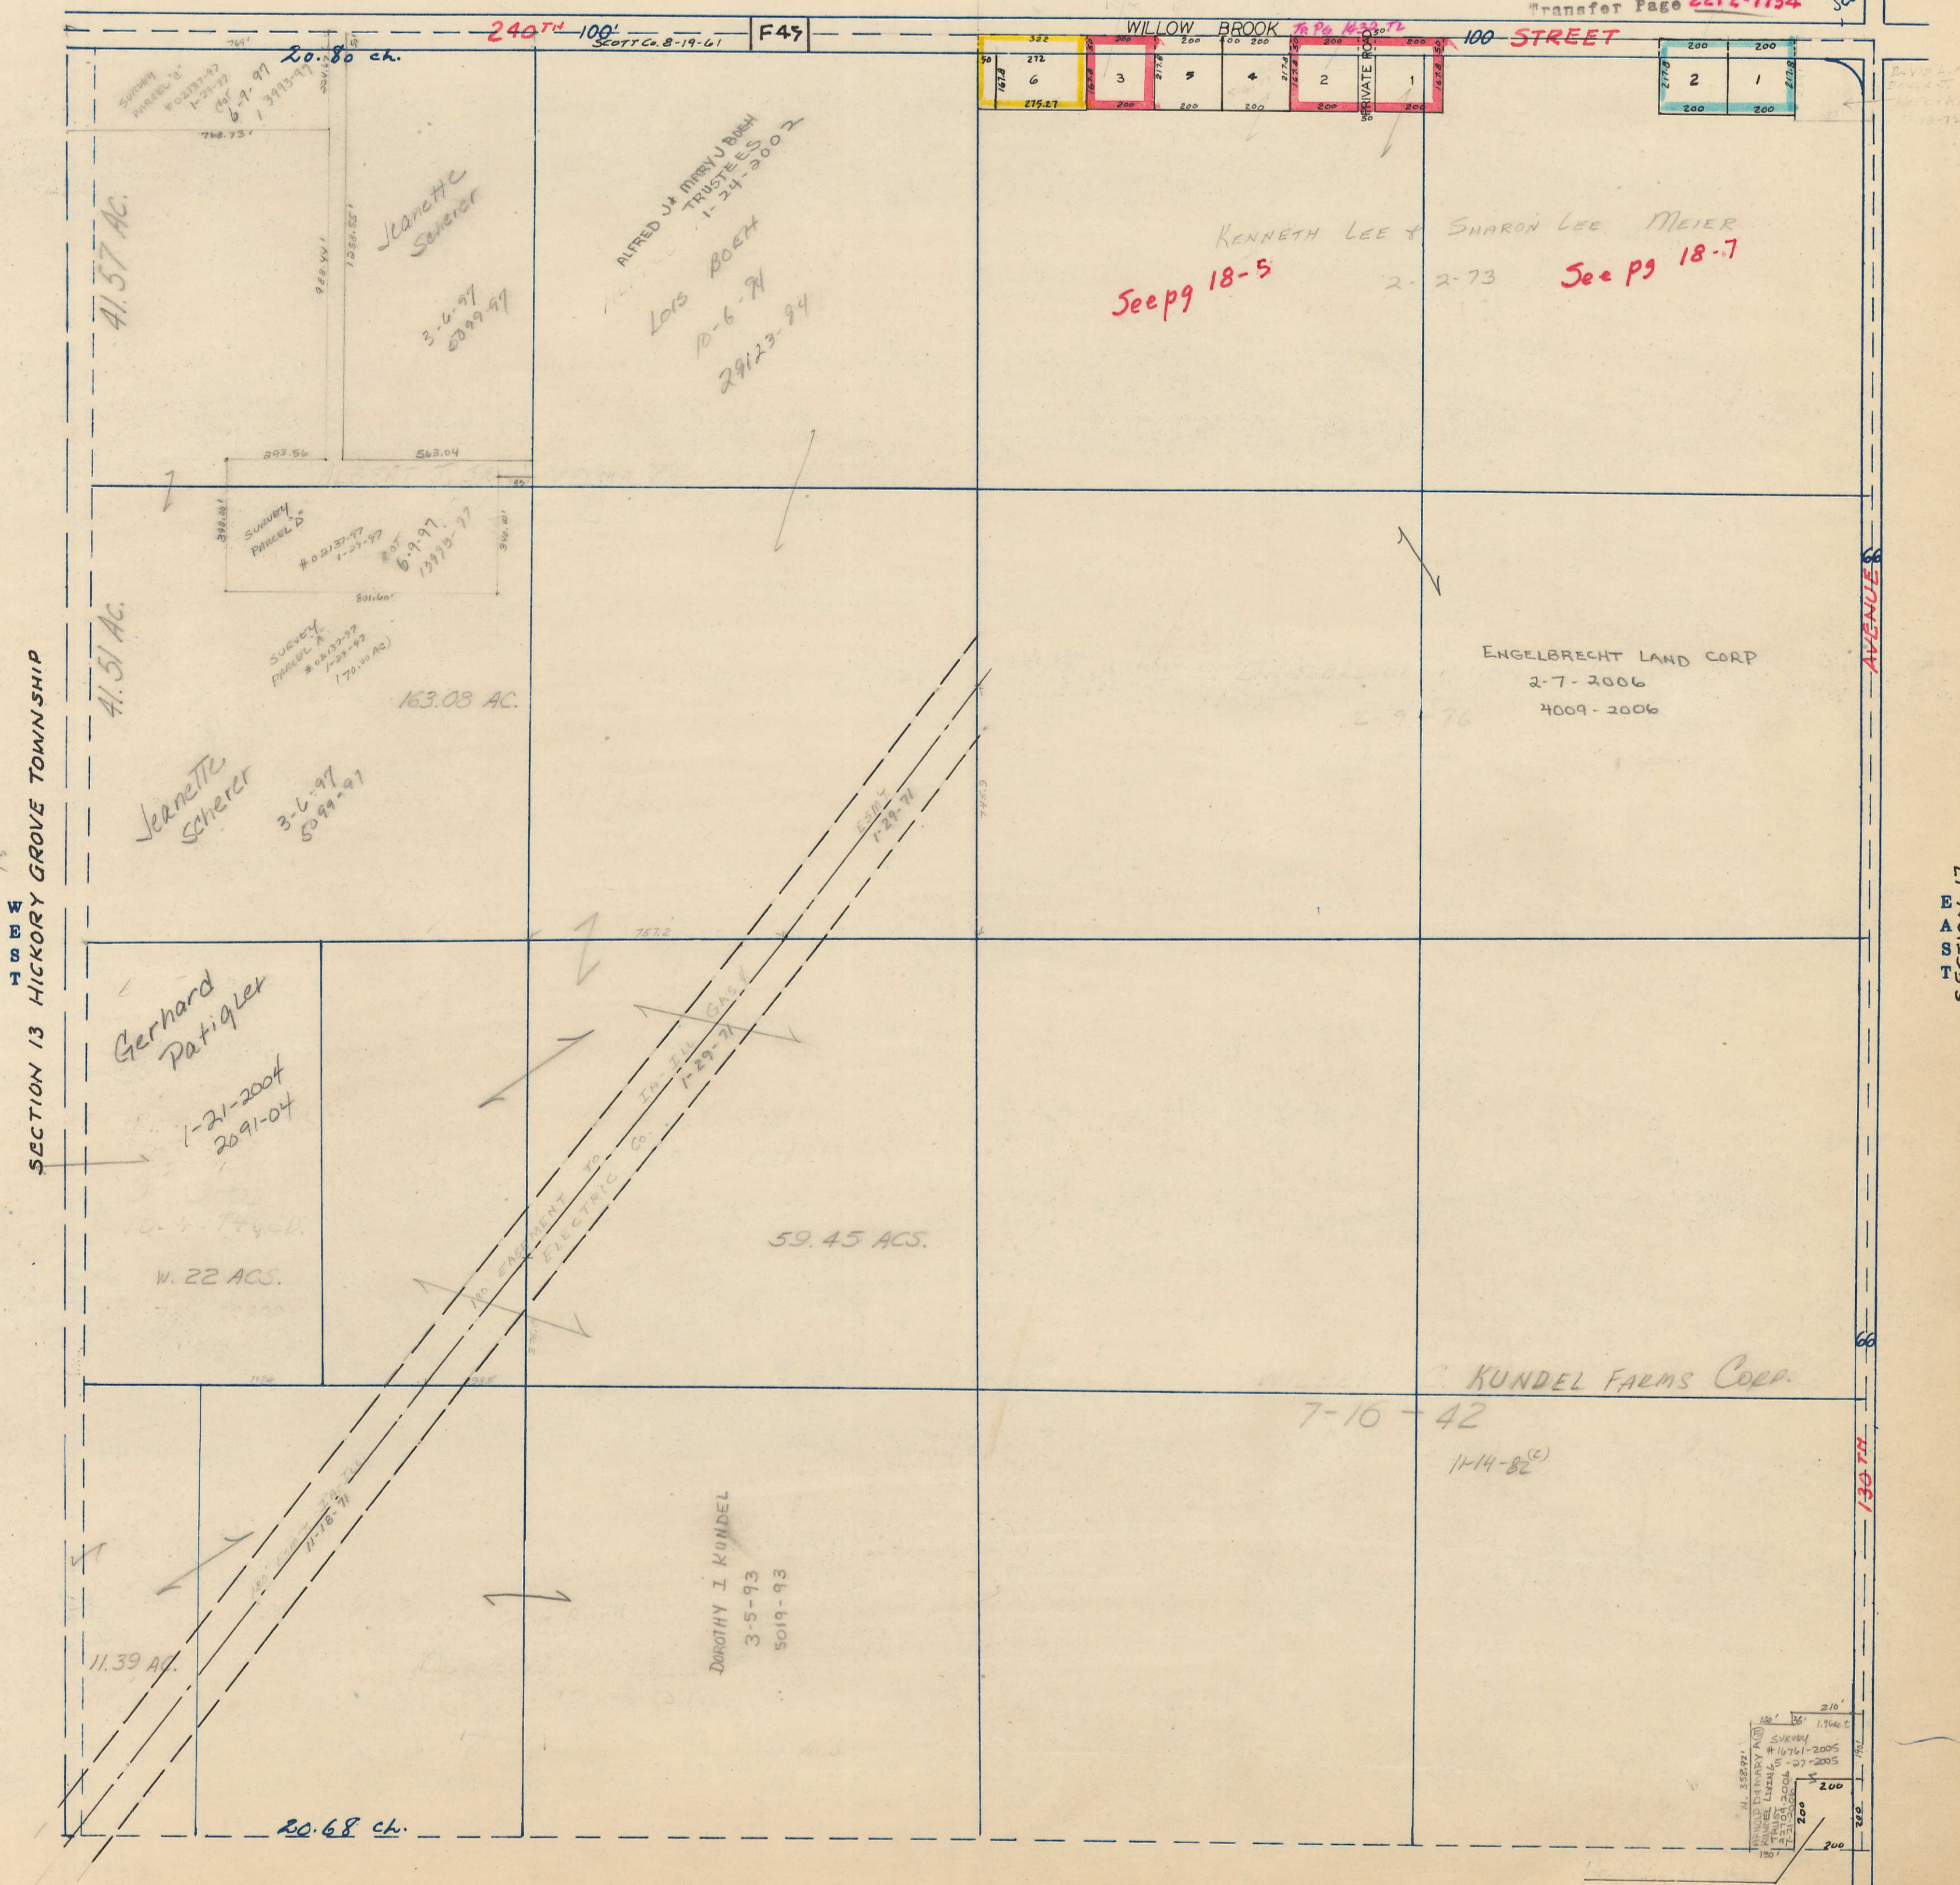

SECTION 18

Township 79-North; Range 3

EAST OF THE FIFTH PRINCIPAL MERIDIAN

SCOTT COUNTY, IOWA

SHERIDAN TOWNSHIP

SCALE IN CHAINS

SCALE IN FEET

Transfer Page Olds-442

NORTH SECTION 7

Transfer Page 22TL-1134

60.133

SECTION 13 HICKORY GROVE TOWNSHIP

SECTION 17 EAST

SOUTH SECTION 19

NW 1/4 NE 1/4 SEC 18-79-3
SHERIDAN TOWNSHIP
SCALE: 1"=100'

SEC 7 - PAGE 7

TRANSFER PAGE **8lds-442**

7
18

18

18-7

18

TRANSFER PAGE **22TL 1797(7-9 & 12-38)**
1797A(35-60)