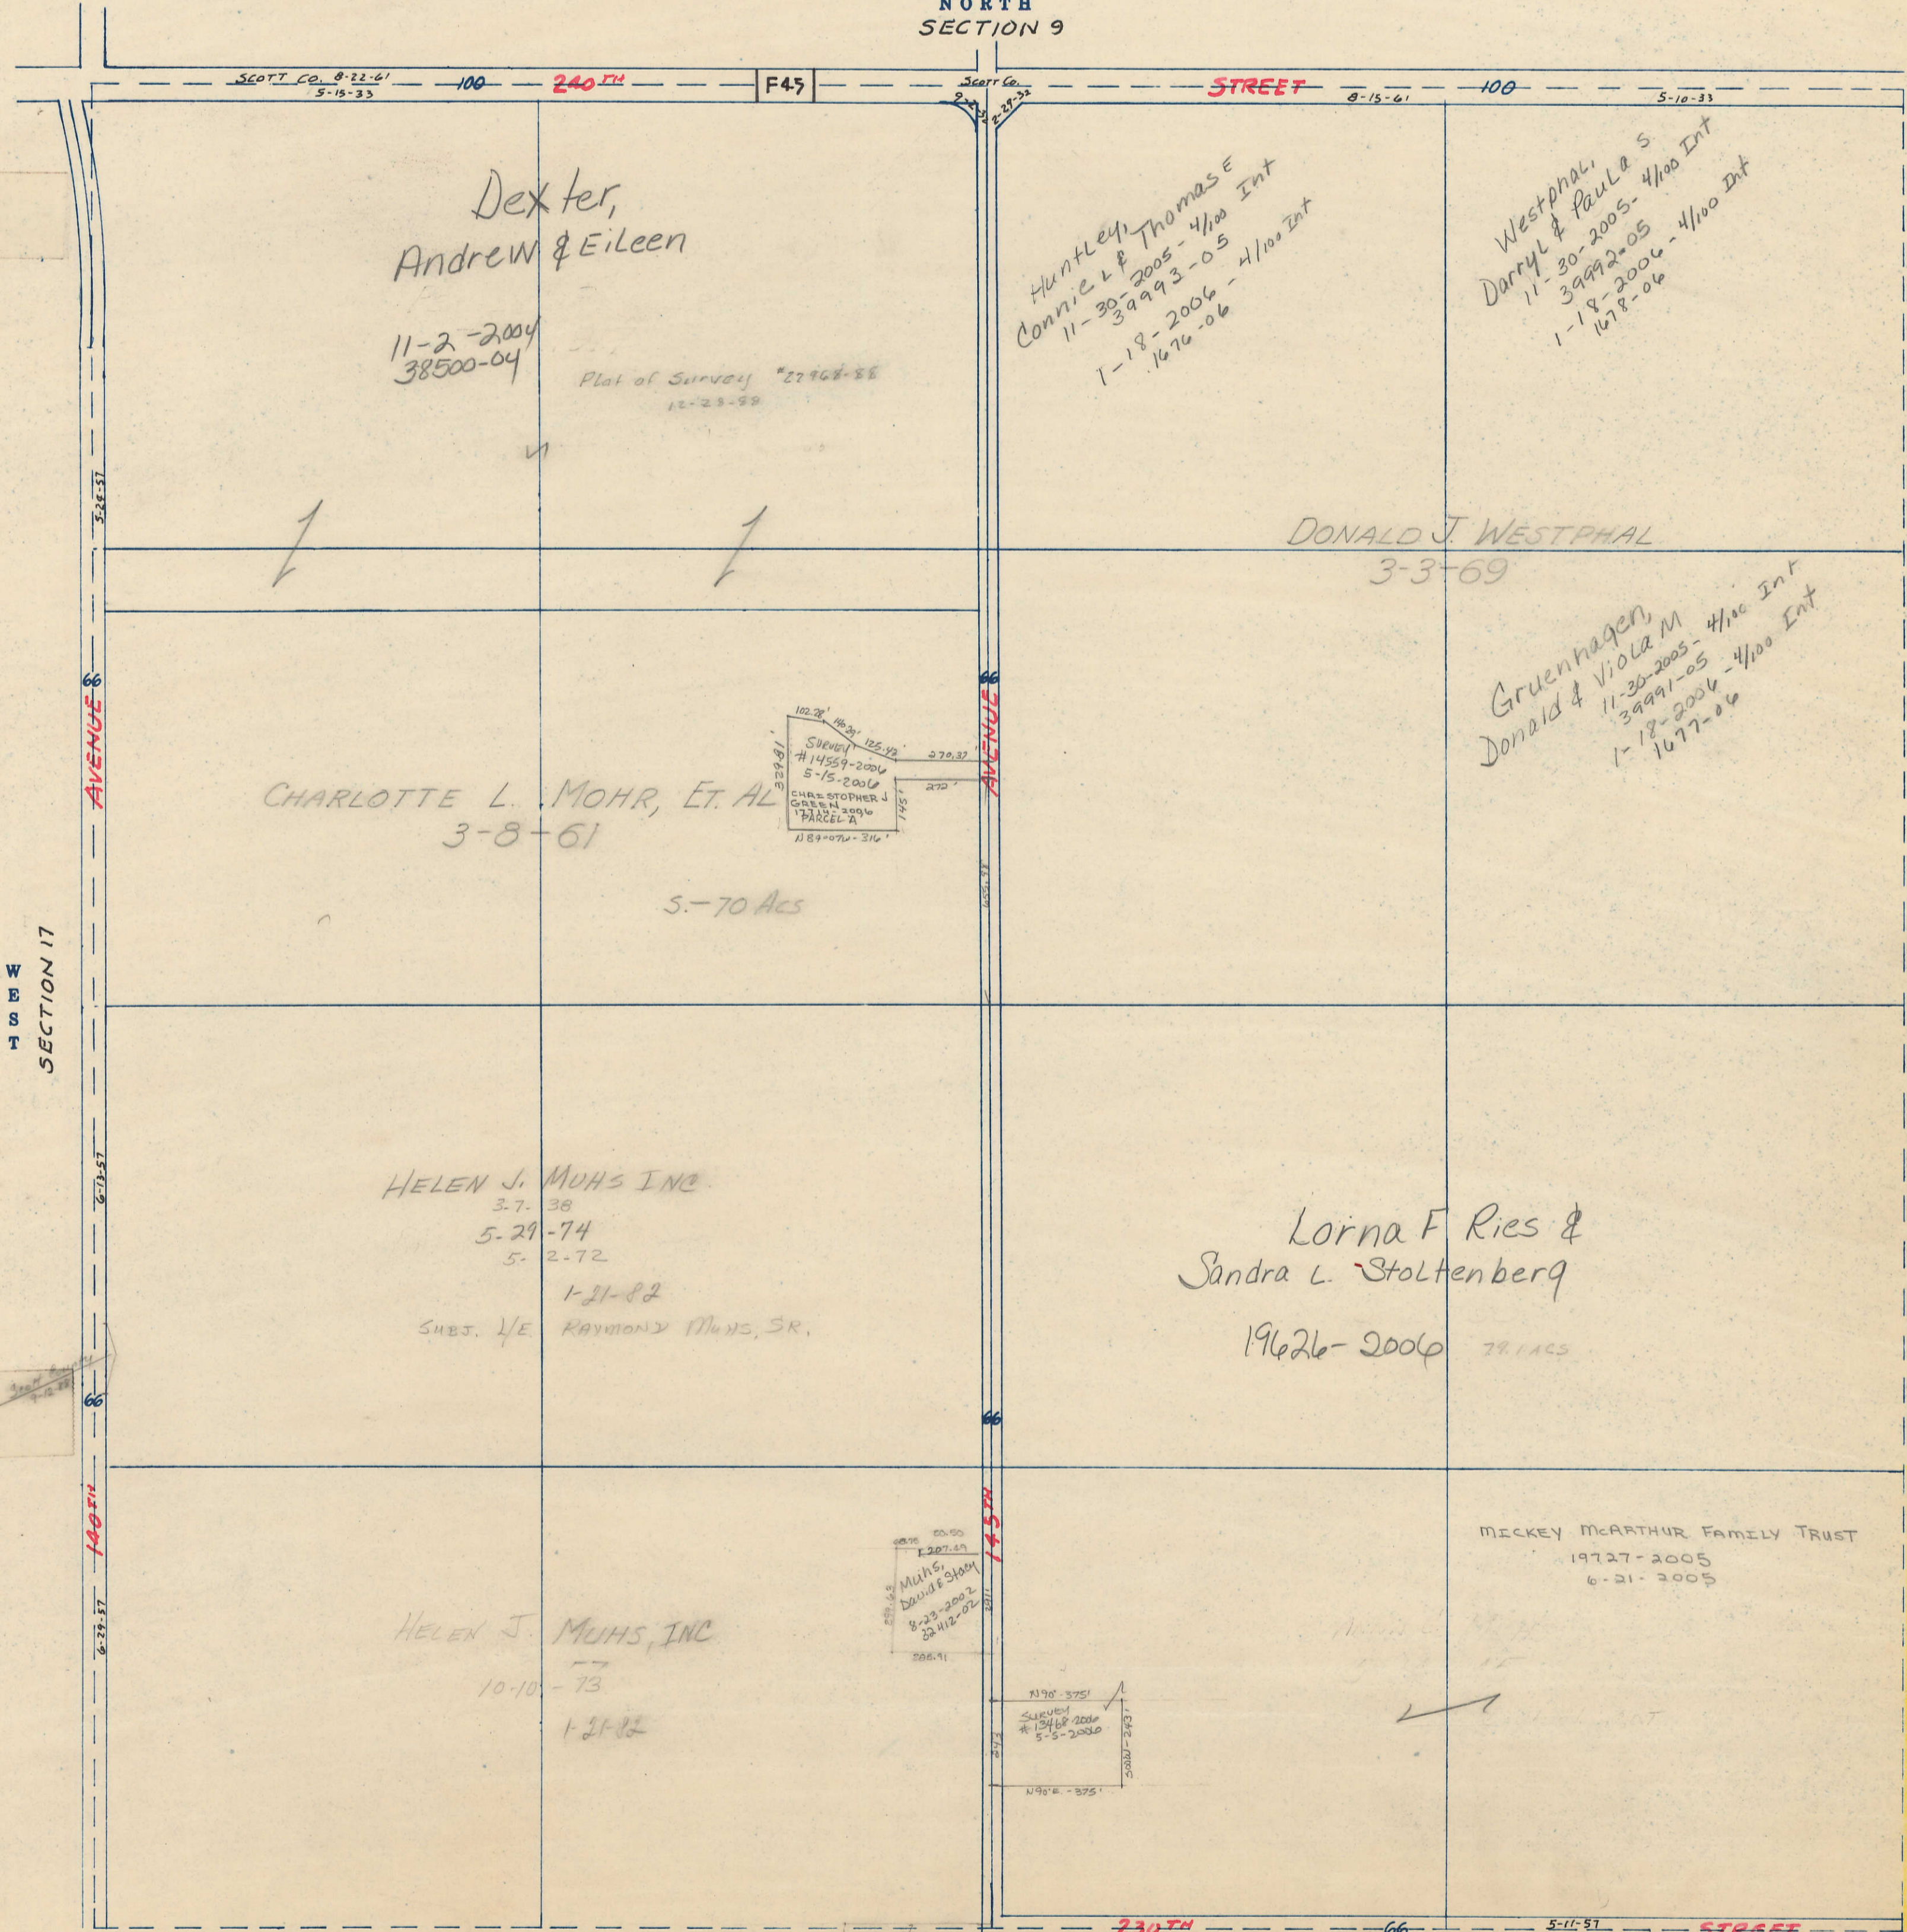

SECTION  
16

SCALE IN CHAINS

Township 79-North; Range 3

EAST OF THE FIFTH PRINCIPAL MERIDIAN

SCOTT COUNTY, IOWA

SHERIDAN TOWNSHIP

SCALE IN FEET

Transfer Page 81d: 440

NORTH  
SECTION 9

SECTION 17

SECTION 15

SOUTH  
SECTION 21

JAMES M. CASAMORE L  
#2423-910