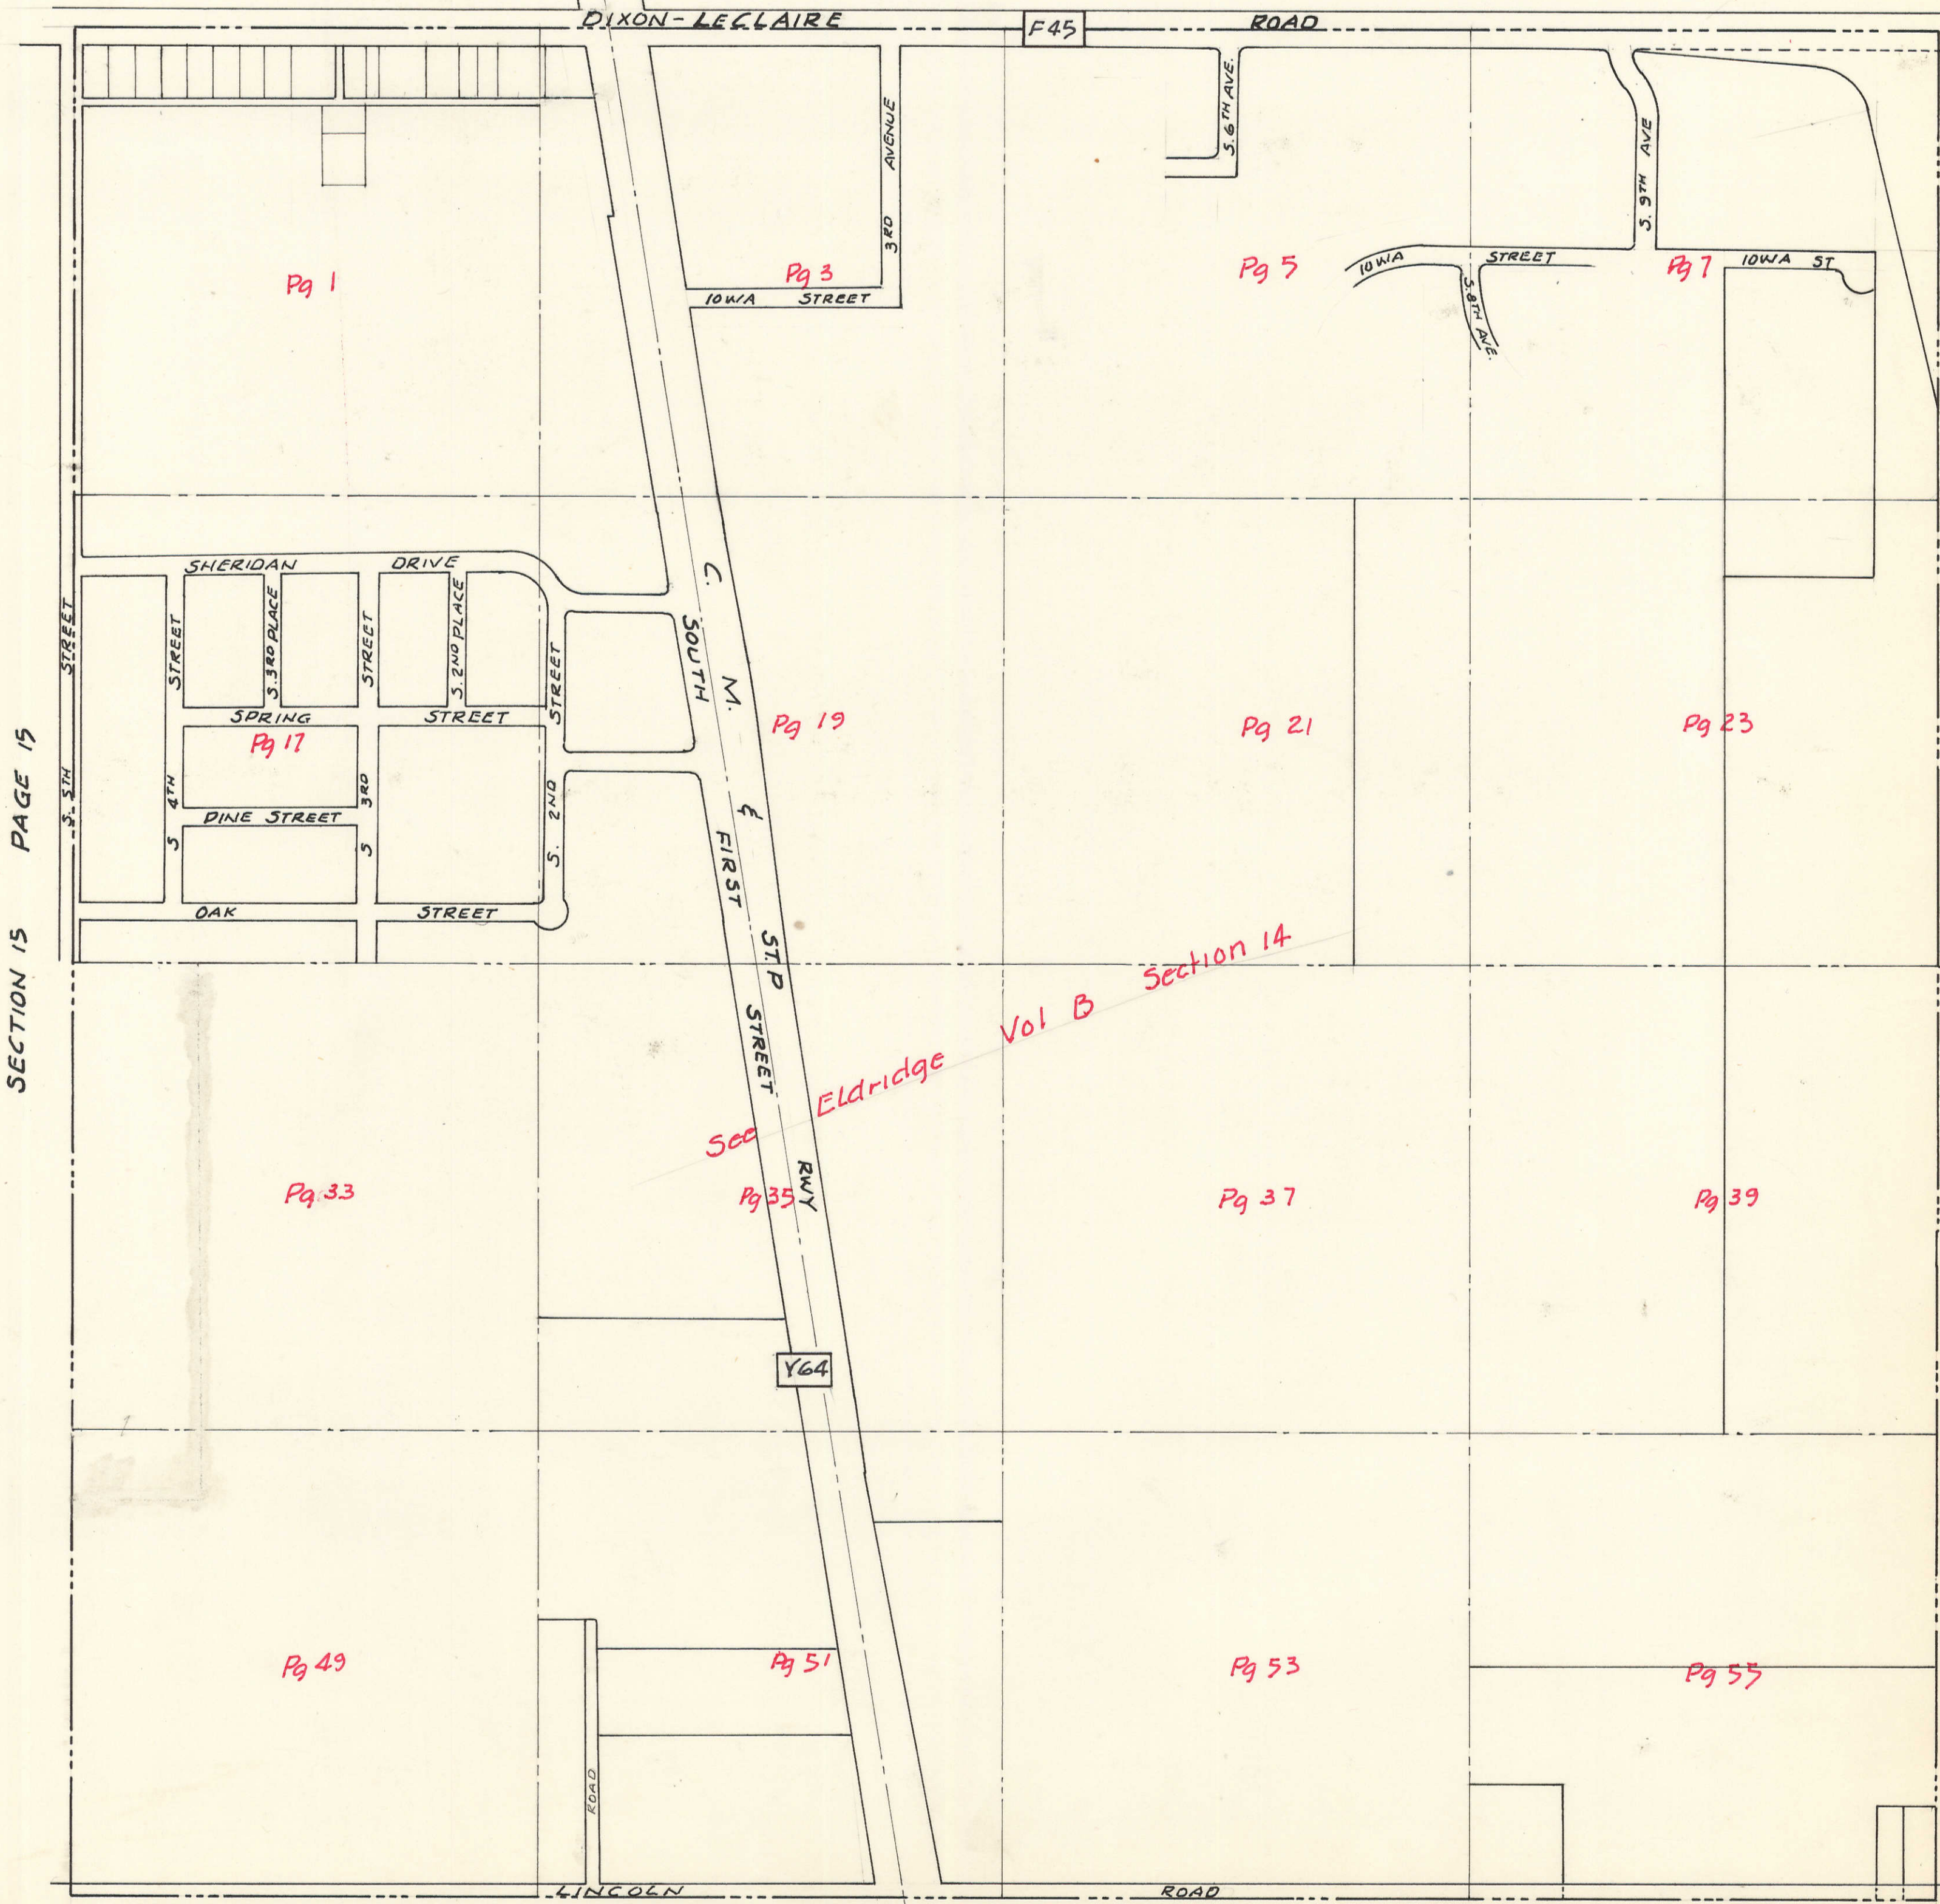

SECTION 14

TOWNSHIP 79 NORTH, RANGE 3 EAST  
OF THE FIFTH PRINCIPAL MERIDIAN  
SCOTT COUNTY, IOWA

SHERIDAN TOWNSHIP

TRANSFER PAGE 81ds-438

SCALE: 1 inch = 330 feet

SECTION 11

PAGE 11

SECTION 15 PAGE 15