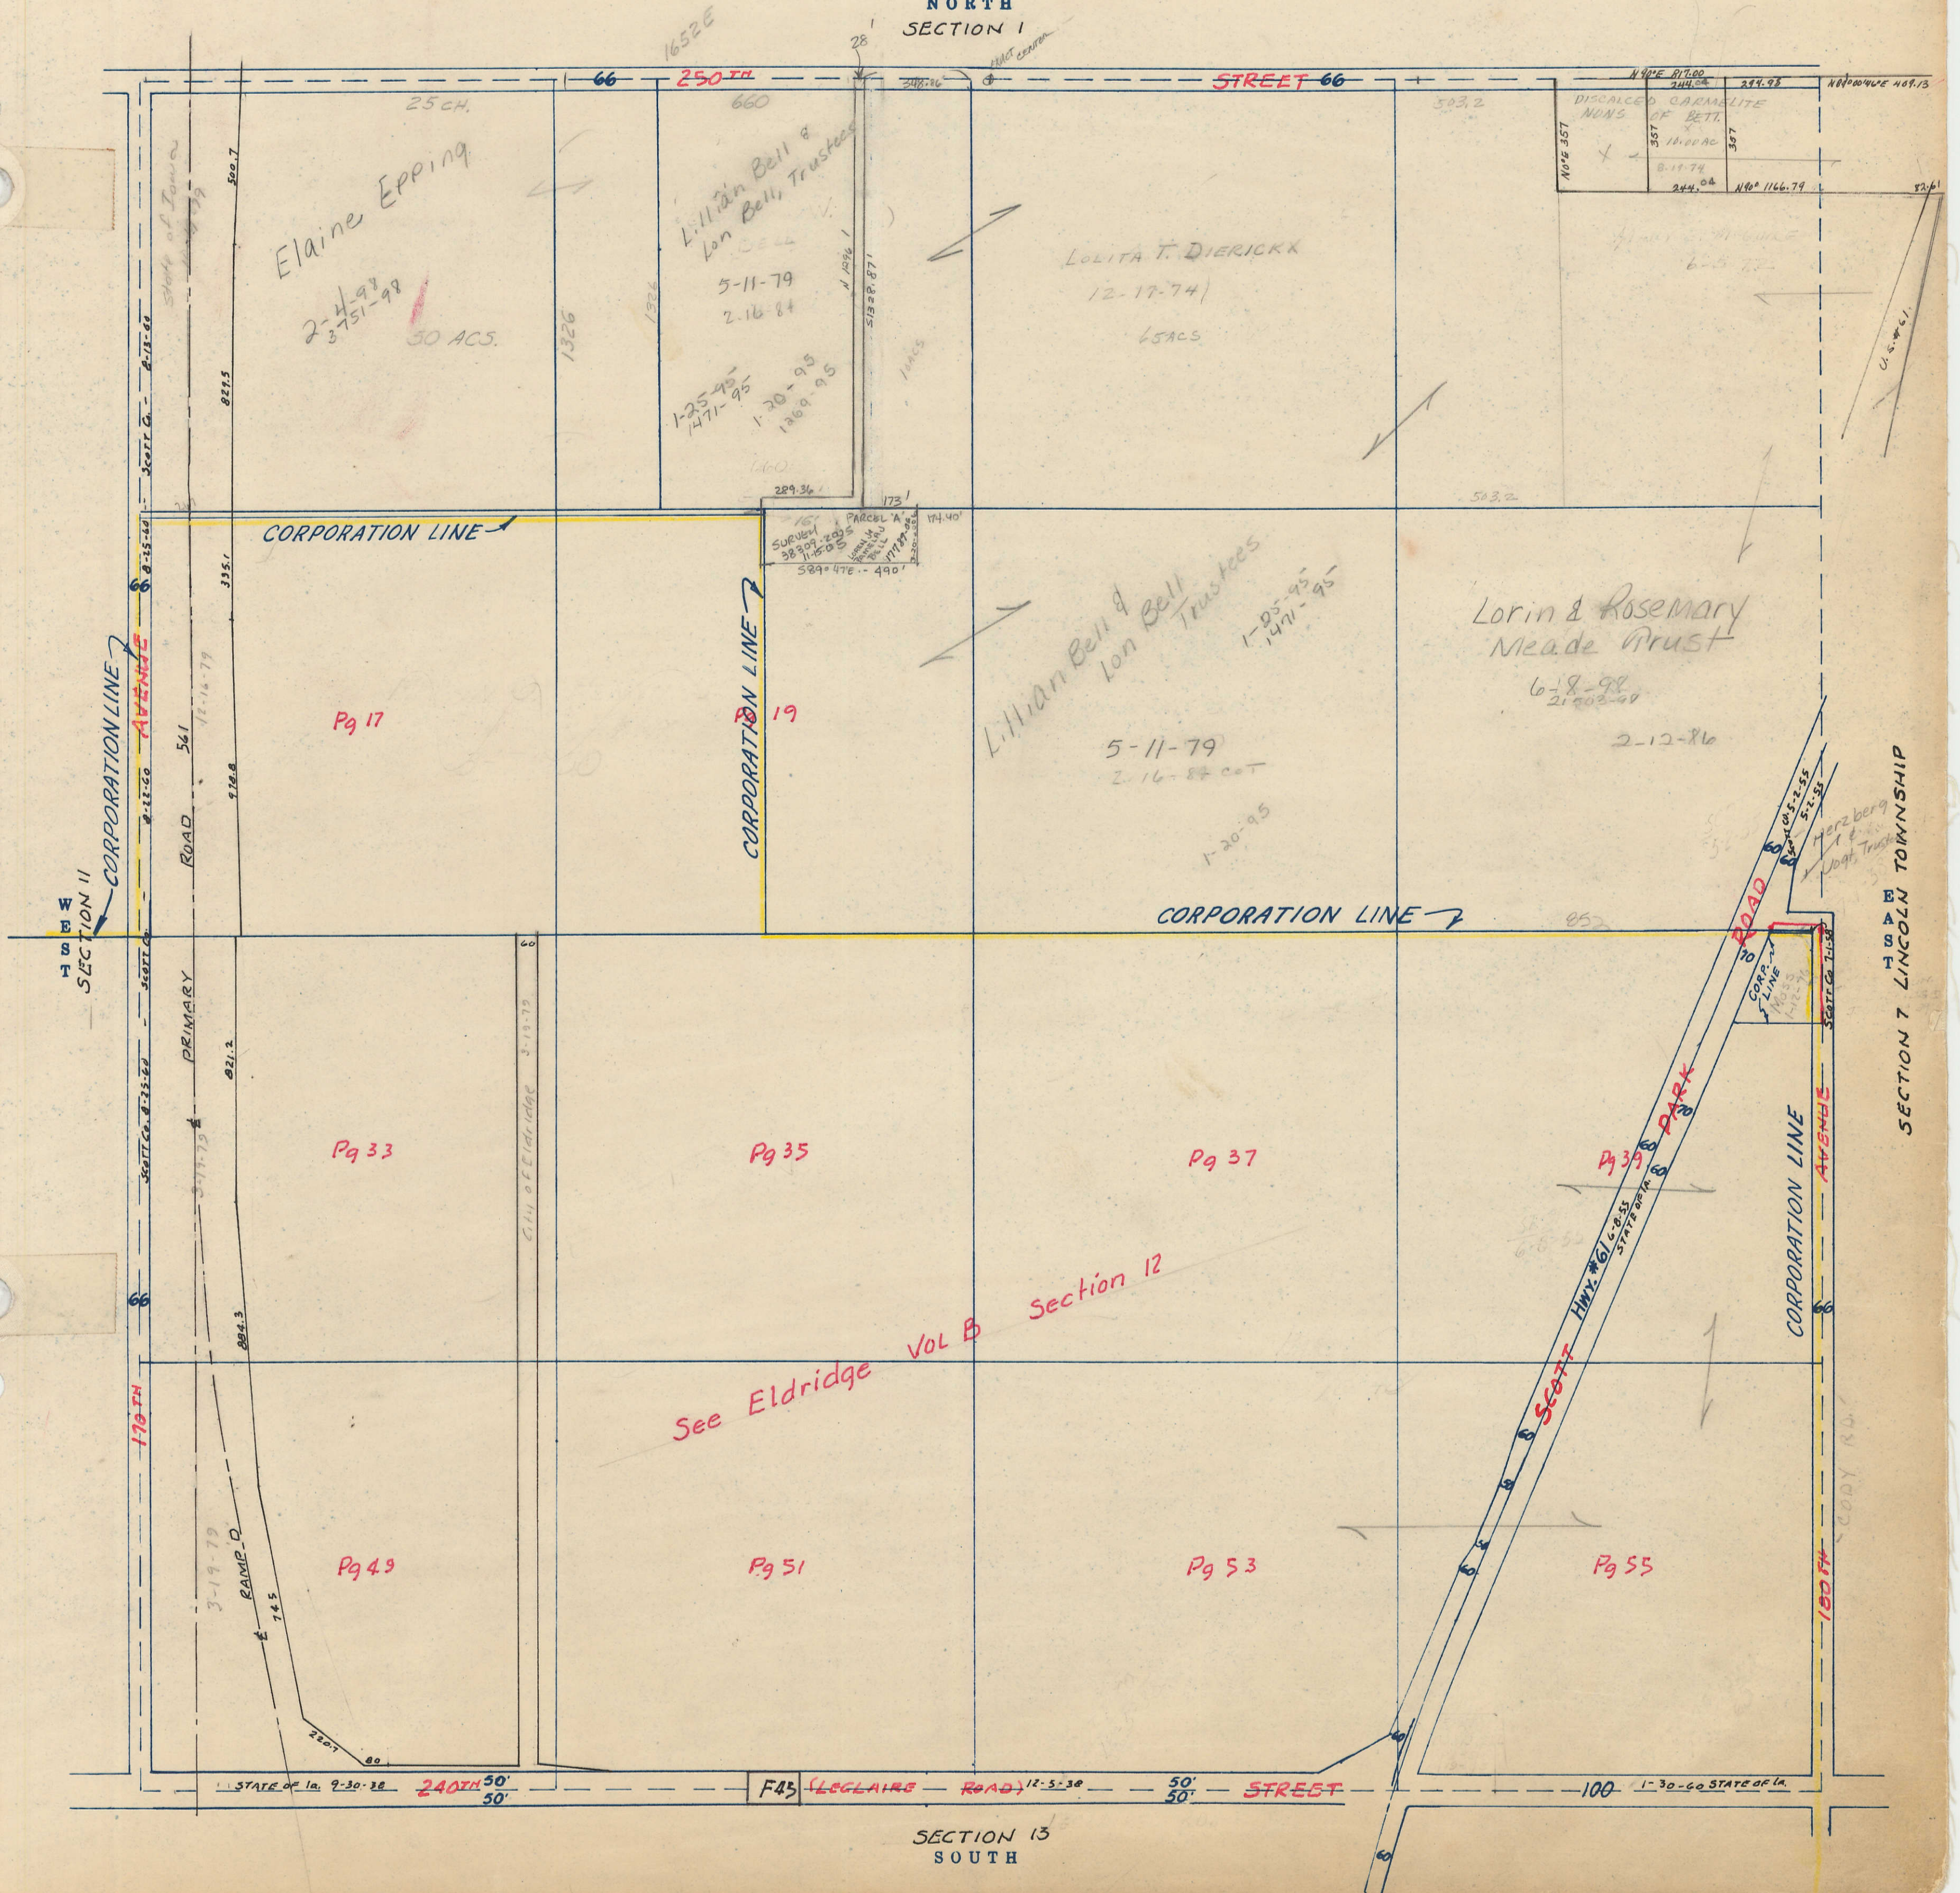

SECTION 12

Township 79-North; Range 3

EAST OF THE FIFTH PRINCIPAL MERIDIAN

SCOTT COUNTY, IOWA

SHERIDAN TOWNSHIP

SCALE IN CHAINS

SCALE IN FEET

Transfer Page 8lds-436

NORTH SECTION 1

SECTION 13 SOUTH

SECTION 7 LINCOLN TOWNSHIP

Elaine Epping
2-4-98
3-7-51-98
30 ACS.

Lillian Bell & Lon Bell, Trustees
5-11-79
2-16-84

Lolita T. Dierickx
12-17-74
65 ACS.

Lorin & Rosemary Meade Prust
6-8-98
2-12-86

See Eldridge Vol B Section 12

STATE OF Ia. 9-30-28 240 IN 50'

F45 (LECLAIRE ROAD) 12-5-30 50' 50'

STREET 100 1-30-60 STATE OF IA