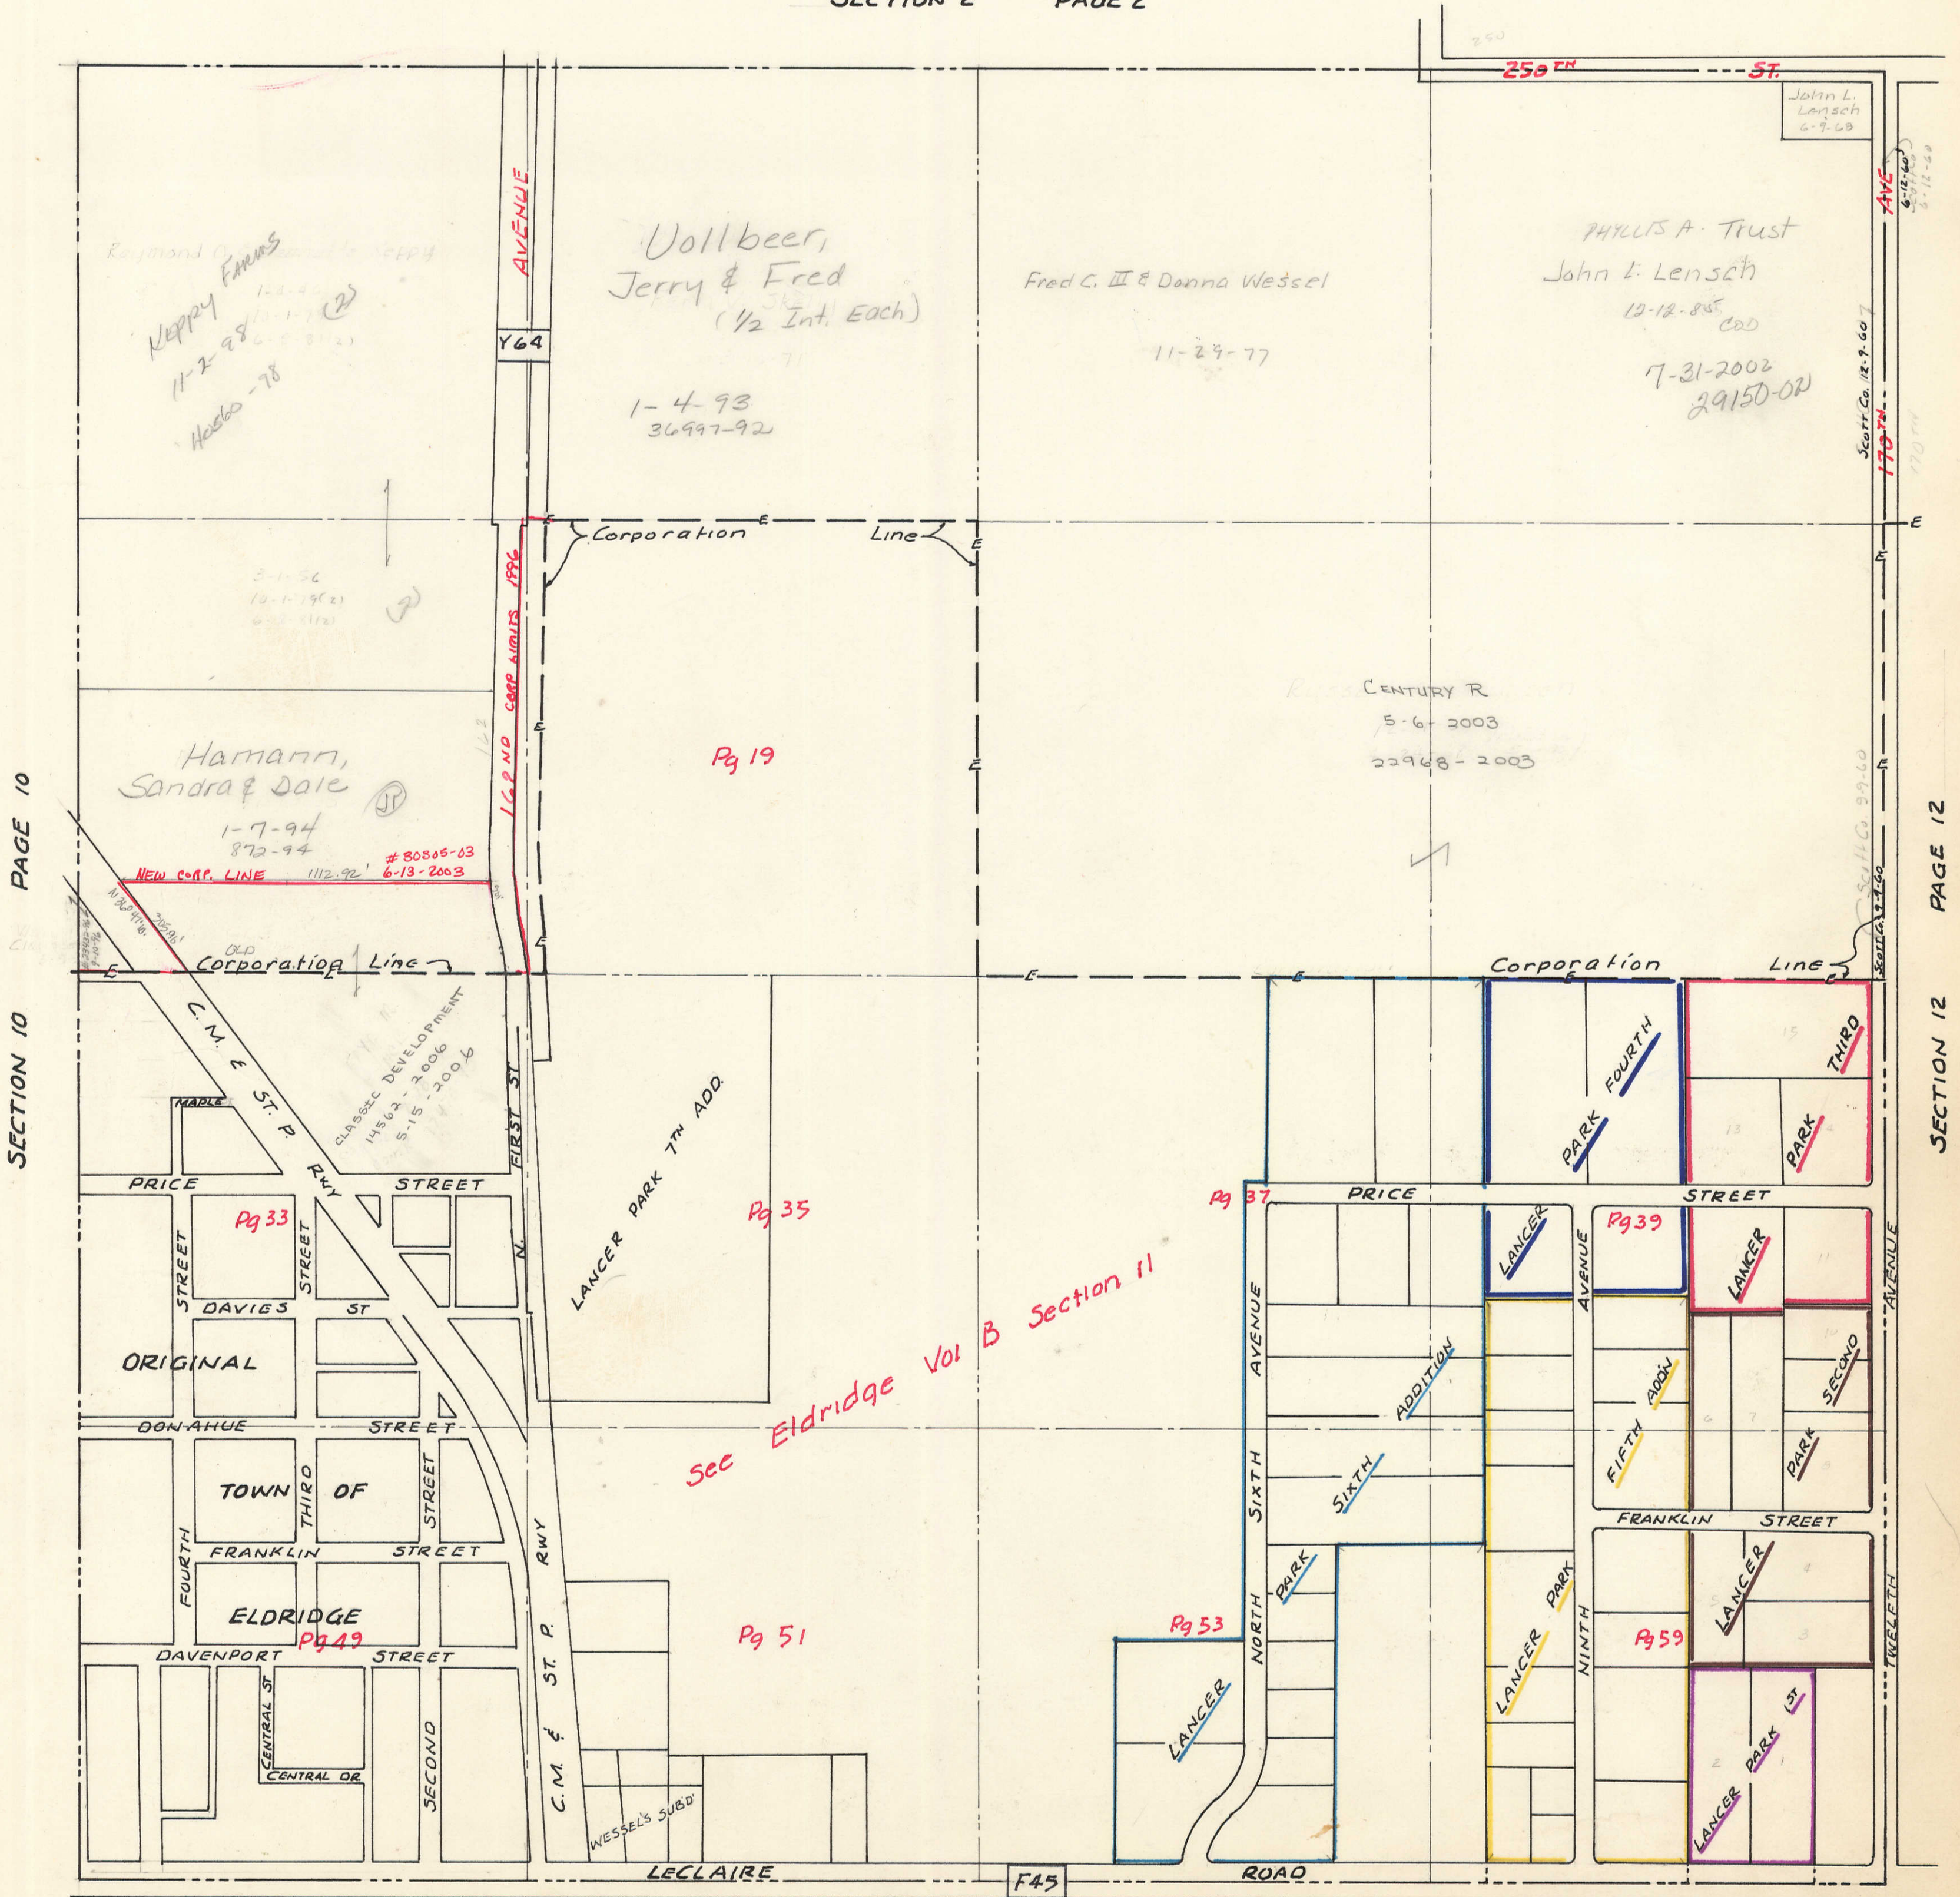

SCALE: 1 inch = 330 feet

SECTION 11

TOWNSHIP 79 NORTH, RANGE 3 EAST
OF THE FIFTH PRINCIPAL MERIDIAN

SCOTT COUNTY, IOWA

SHERIDAN TOWNSHIP

TRANSFER PAGE 8145-435

SECTION 2 PAGE 2

SECTION 10 PAGE 10

SECTION 10 PAGE 10

SECTION 12 PAGE 12

SECTION 12 PAGE 12

SECTION 14 PAGE 14