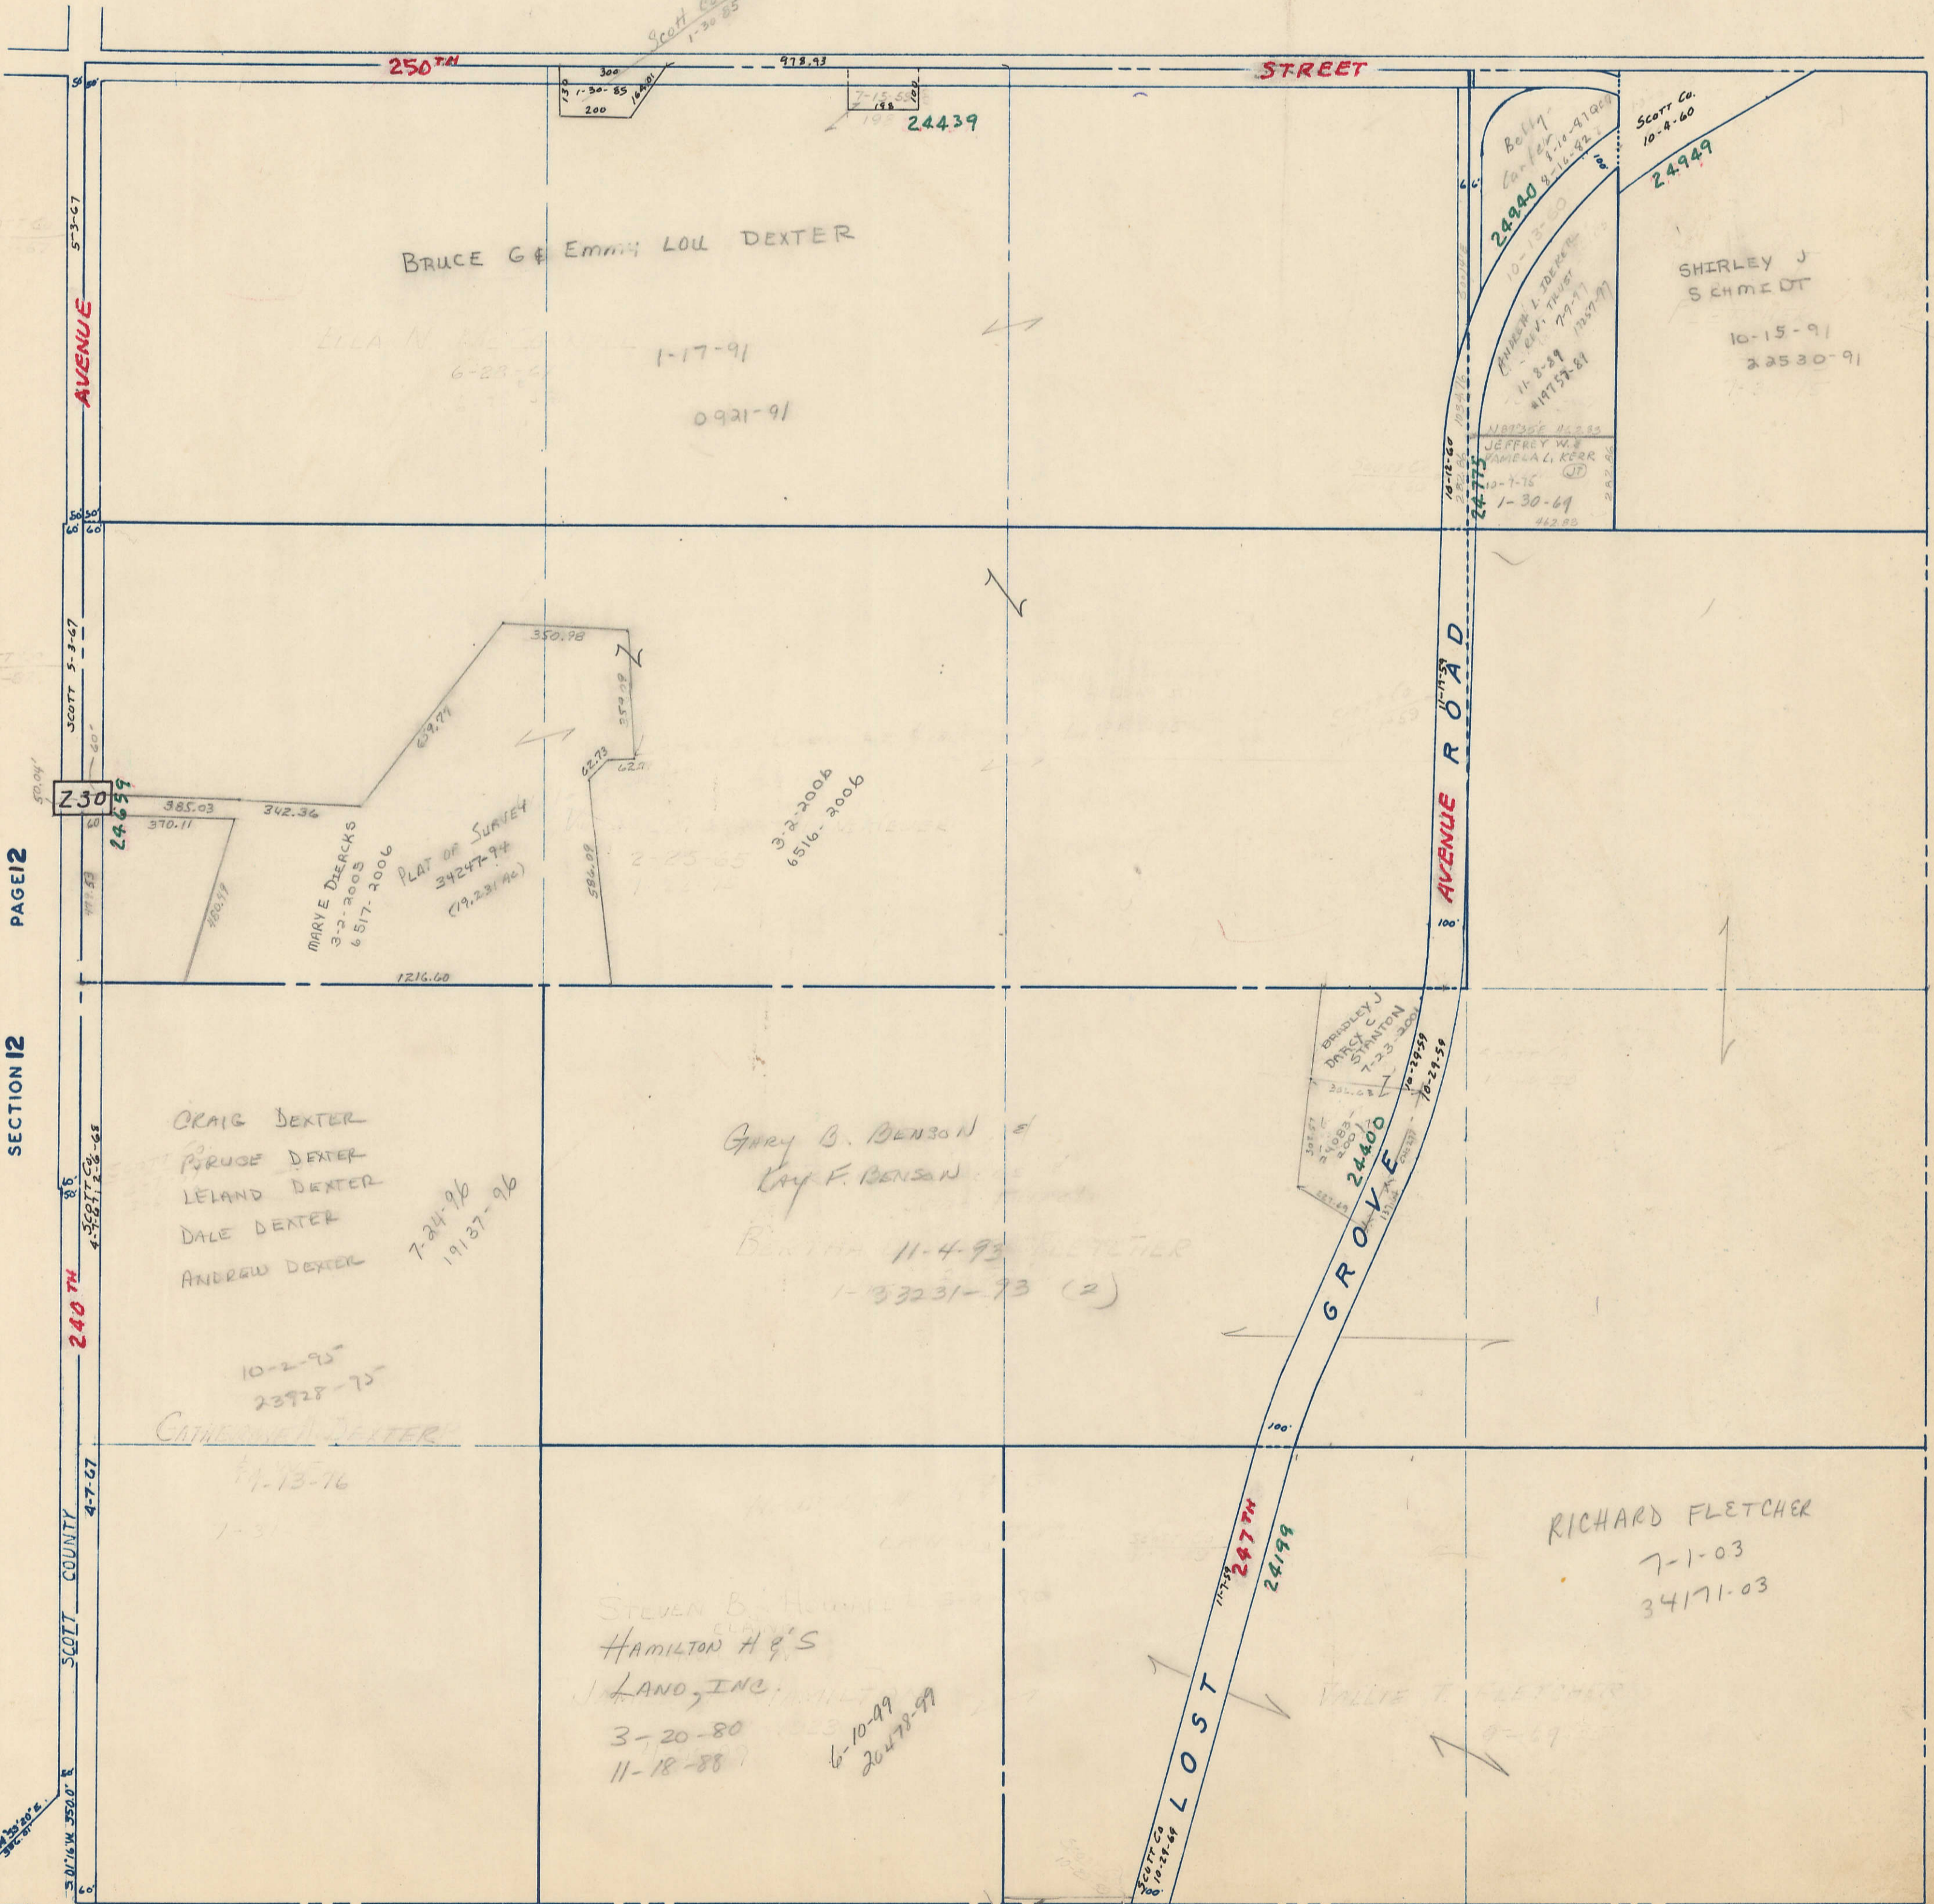

SECTION 7
TOWNSHIP 79 NORTH, RANGE 5 EAST,
5TH PRINCIPAL MERIDIAN
PRINCETON TOWNSHIP
SCOTT COUNTY, IOWA

SCALE: 1 INCH = 330 FEET

SECTION 6

PAGE 6

81d
TRANSFER PAGE 383

PAGE 12

SECTION 12

PAGE 8

SECTION 8

SECTION 18

PAGE LE CLAIRE TWP.