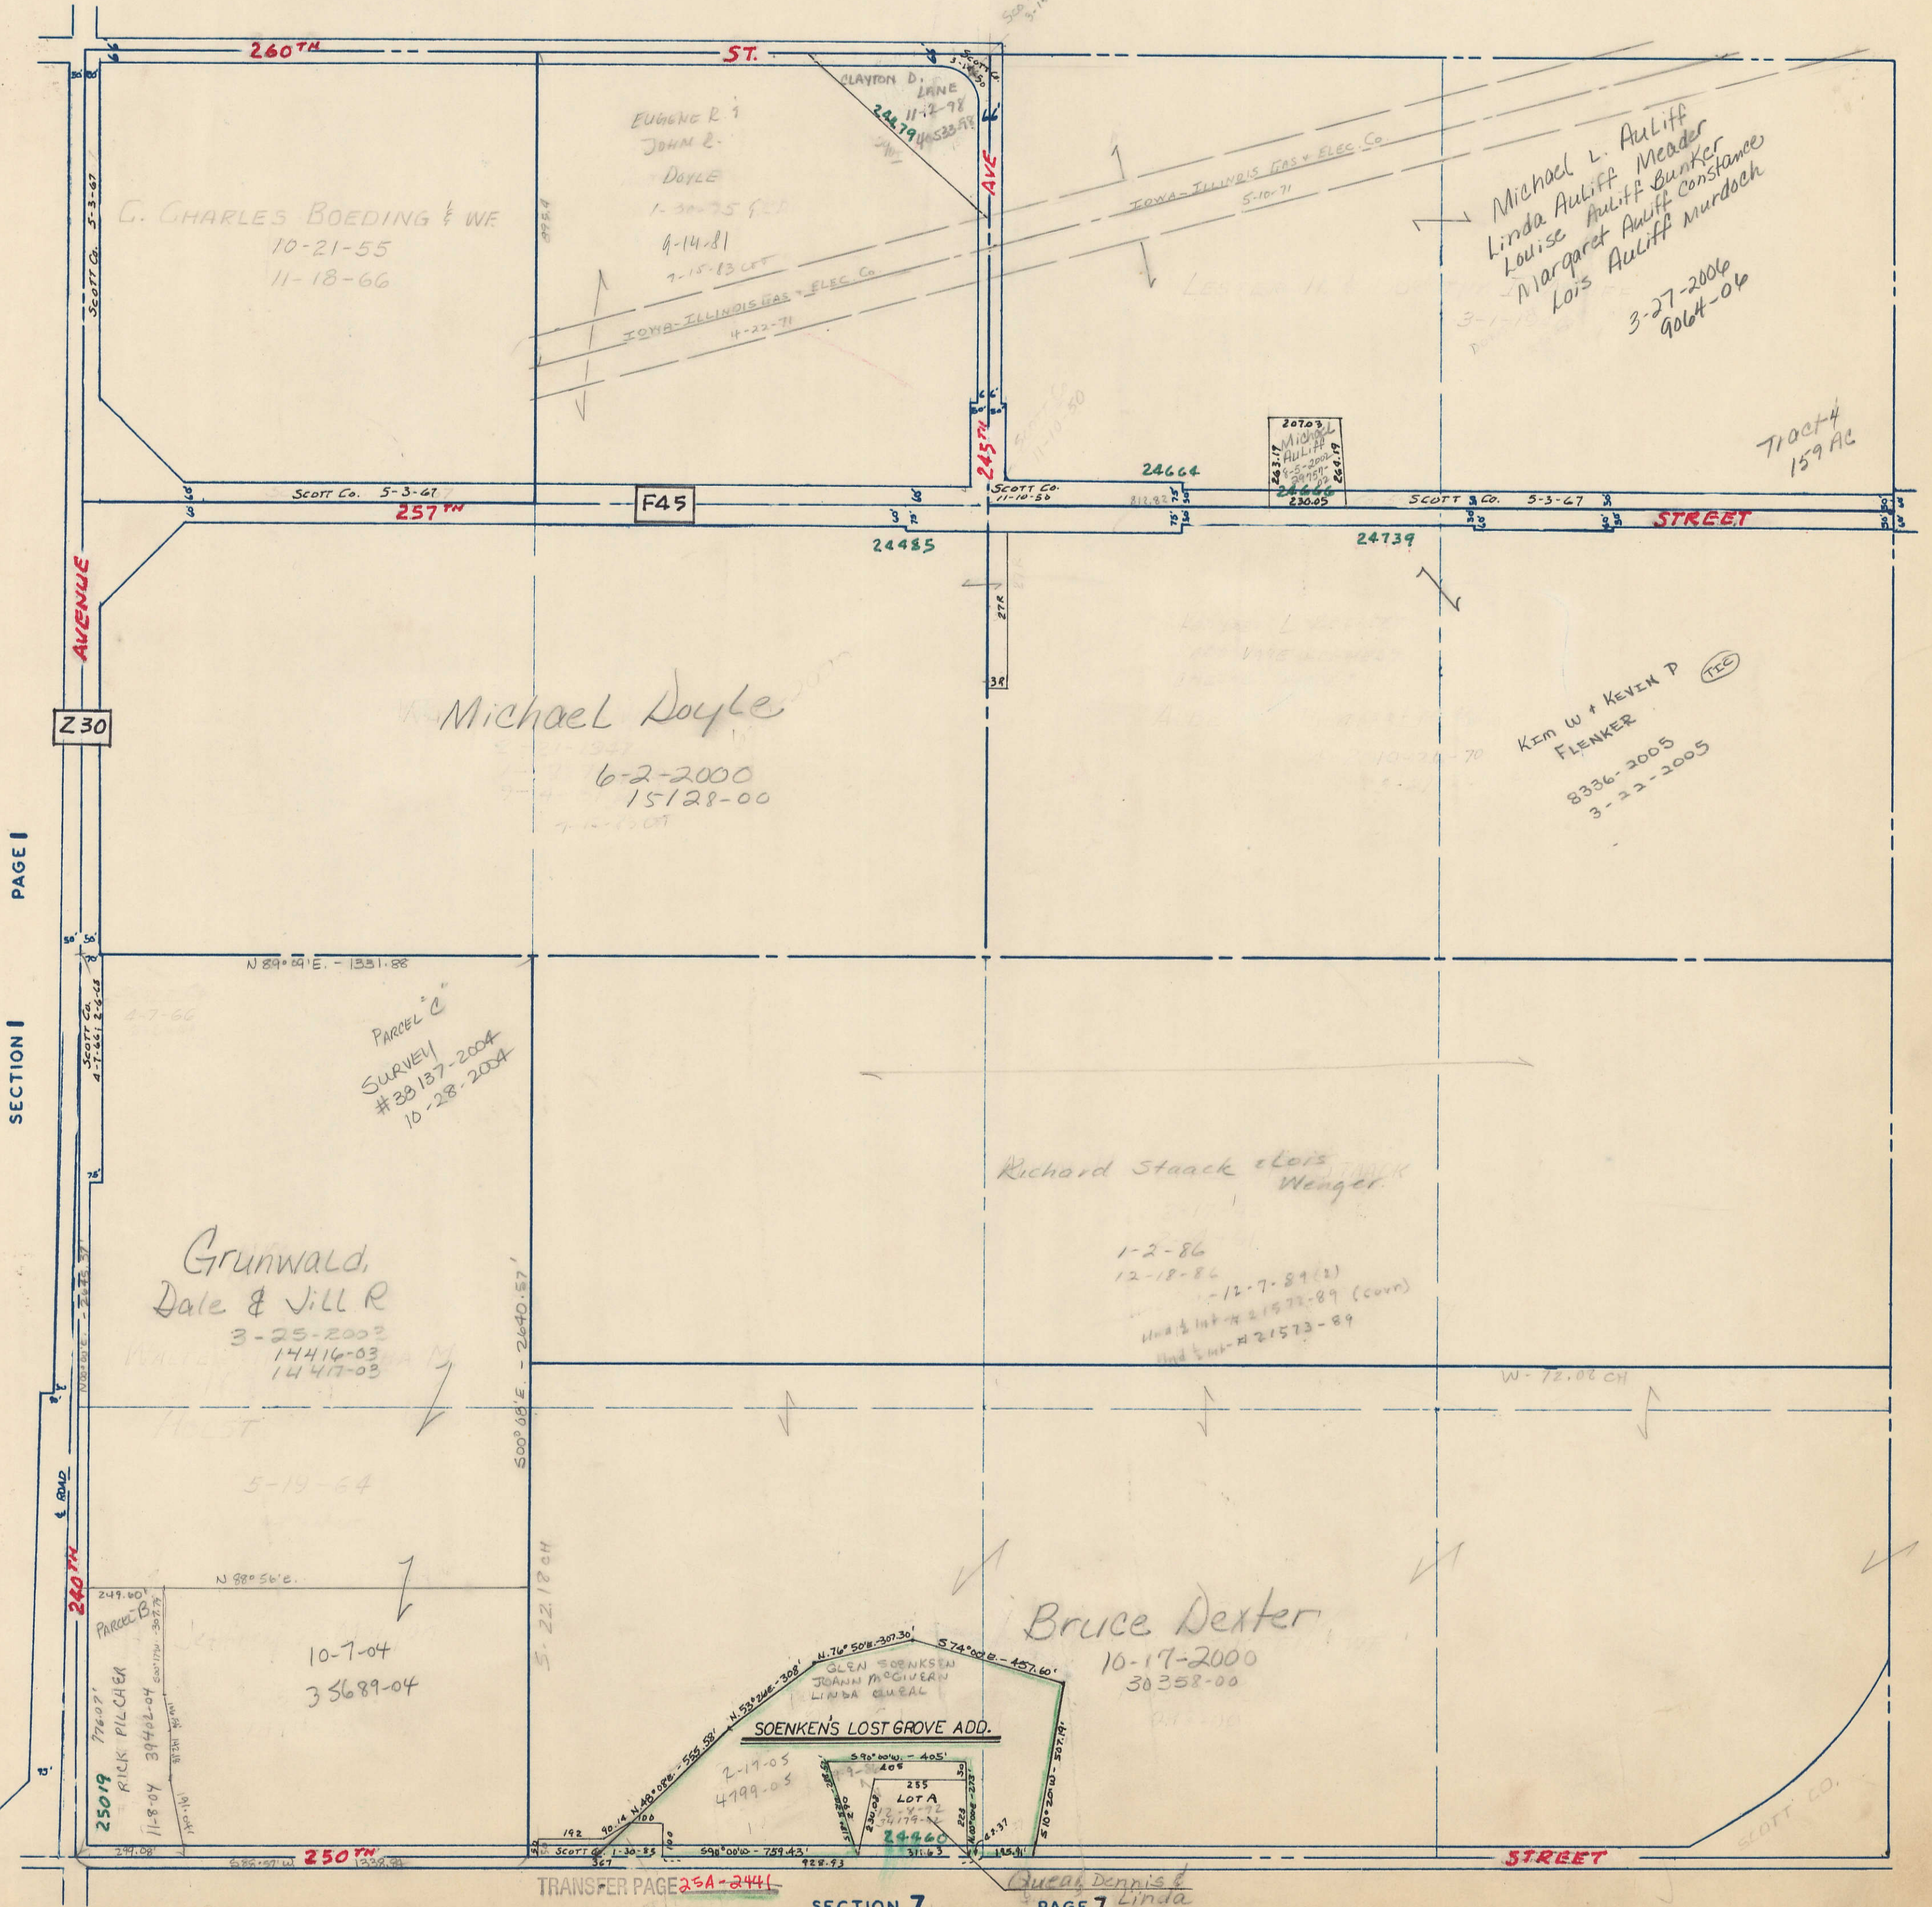

SECTION 6  
TOWNSHIP 79 NORTH, RANGE 5 EAST,  
5<sup>TH</sup> PRINCIPAL MERIDIAN  
PRINCETON TOWNSHIP  
SCOTT COUNTY, IOWA

SCALE: 1 INCH = 330 FEET

TRANSFER PAGE 382

SECTION 31-80-5 PAGE 31

PAGE 5  
SECTION 5

TRANSFER PAGE 25A-244

SECTION 7 PAGE 7