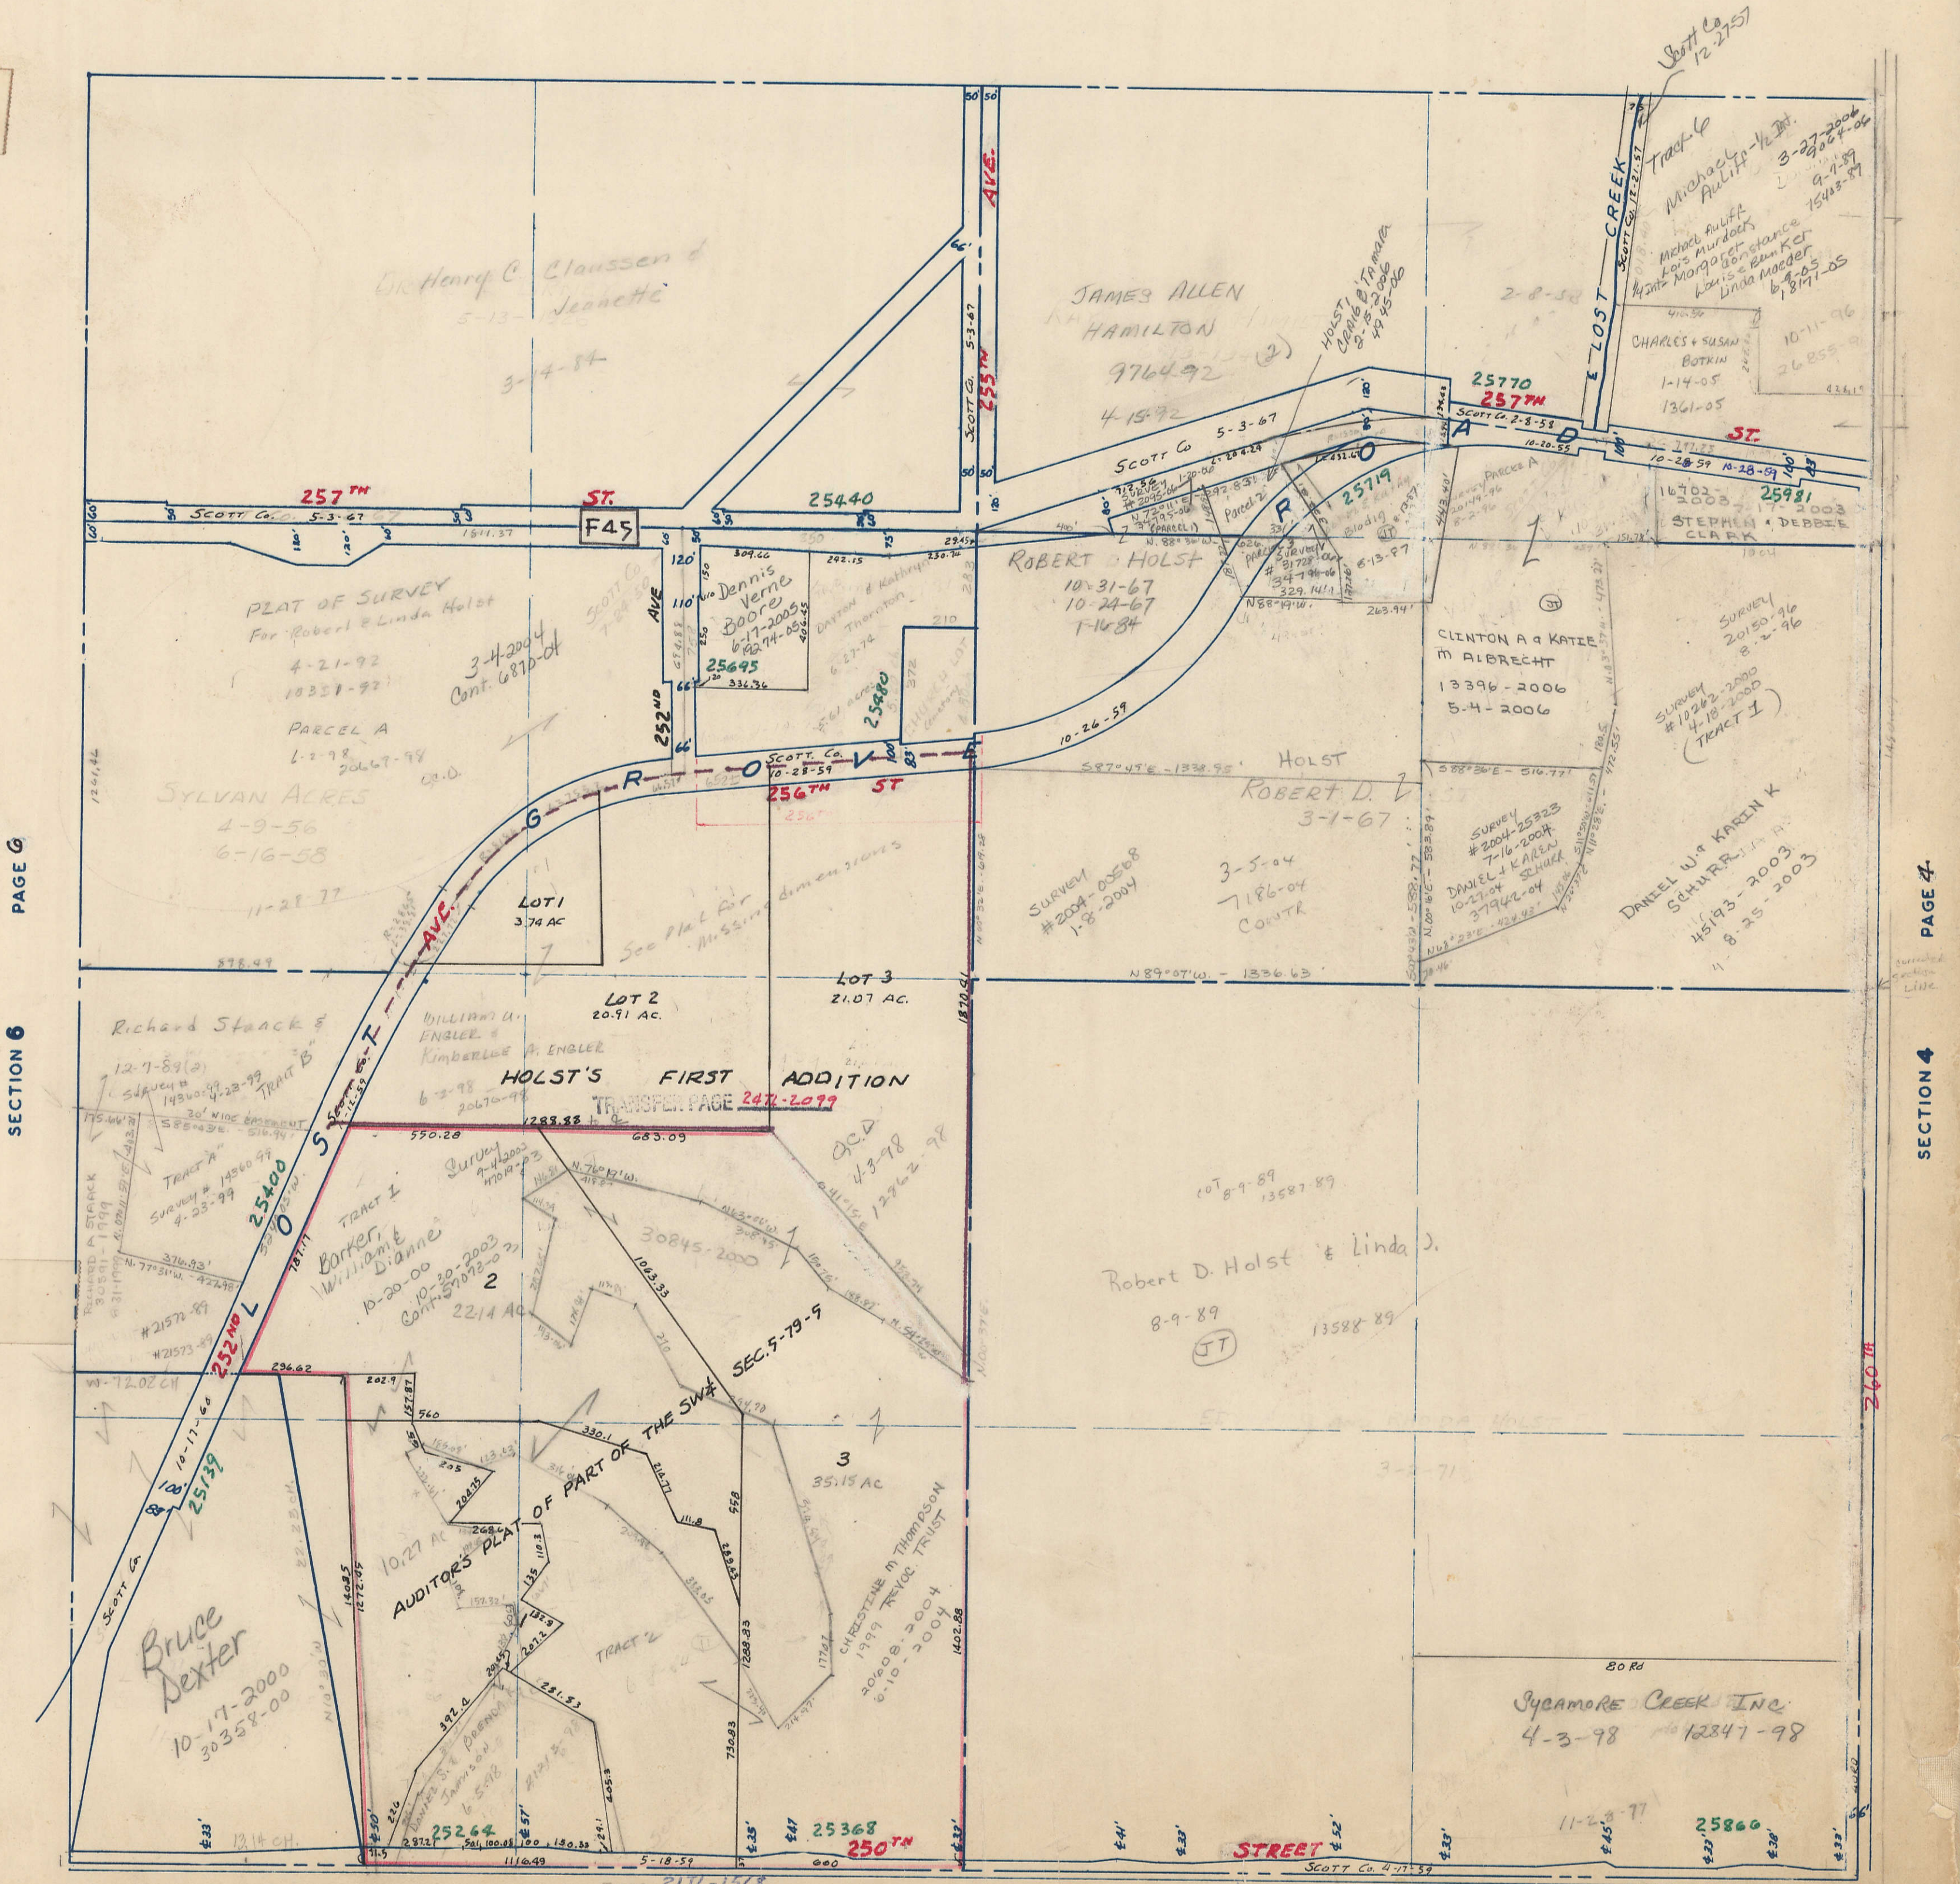

SECTION 5
TOWNSHIP 79 NORTH, RANGE 5 EAST,
5TH PRINCIPAL MERIDIAN
PRINCETON TOWNSHIP
SCOTT COUNTY, IOWA

SCALE: 1 INCH = 330 FEET

TRANSFER PAGE 381

SECTION 32-80-5 PAGE 32

PAGE 6

SECTION 6

PAGE 4

SECTION 4

Transfer Page 211-1568

SECTION 8

PAGE 8

LINKS - SYLVAN ACRES
E. 52.6, 7.76