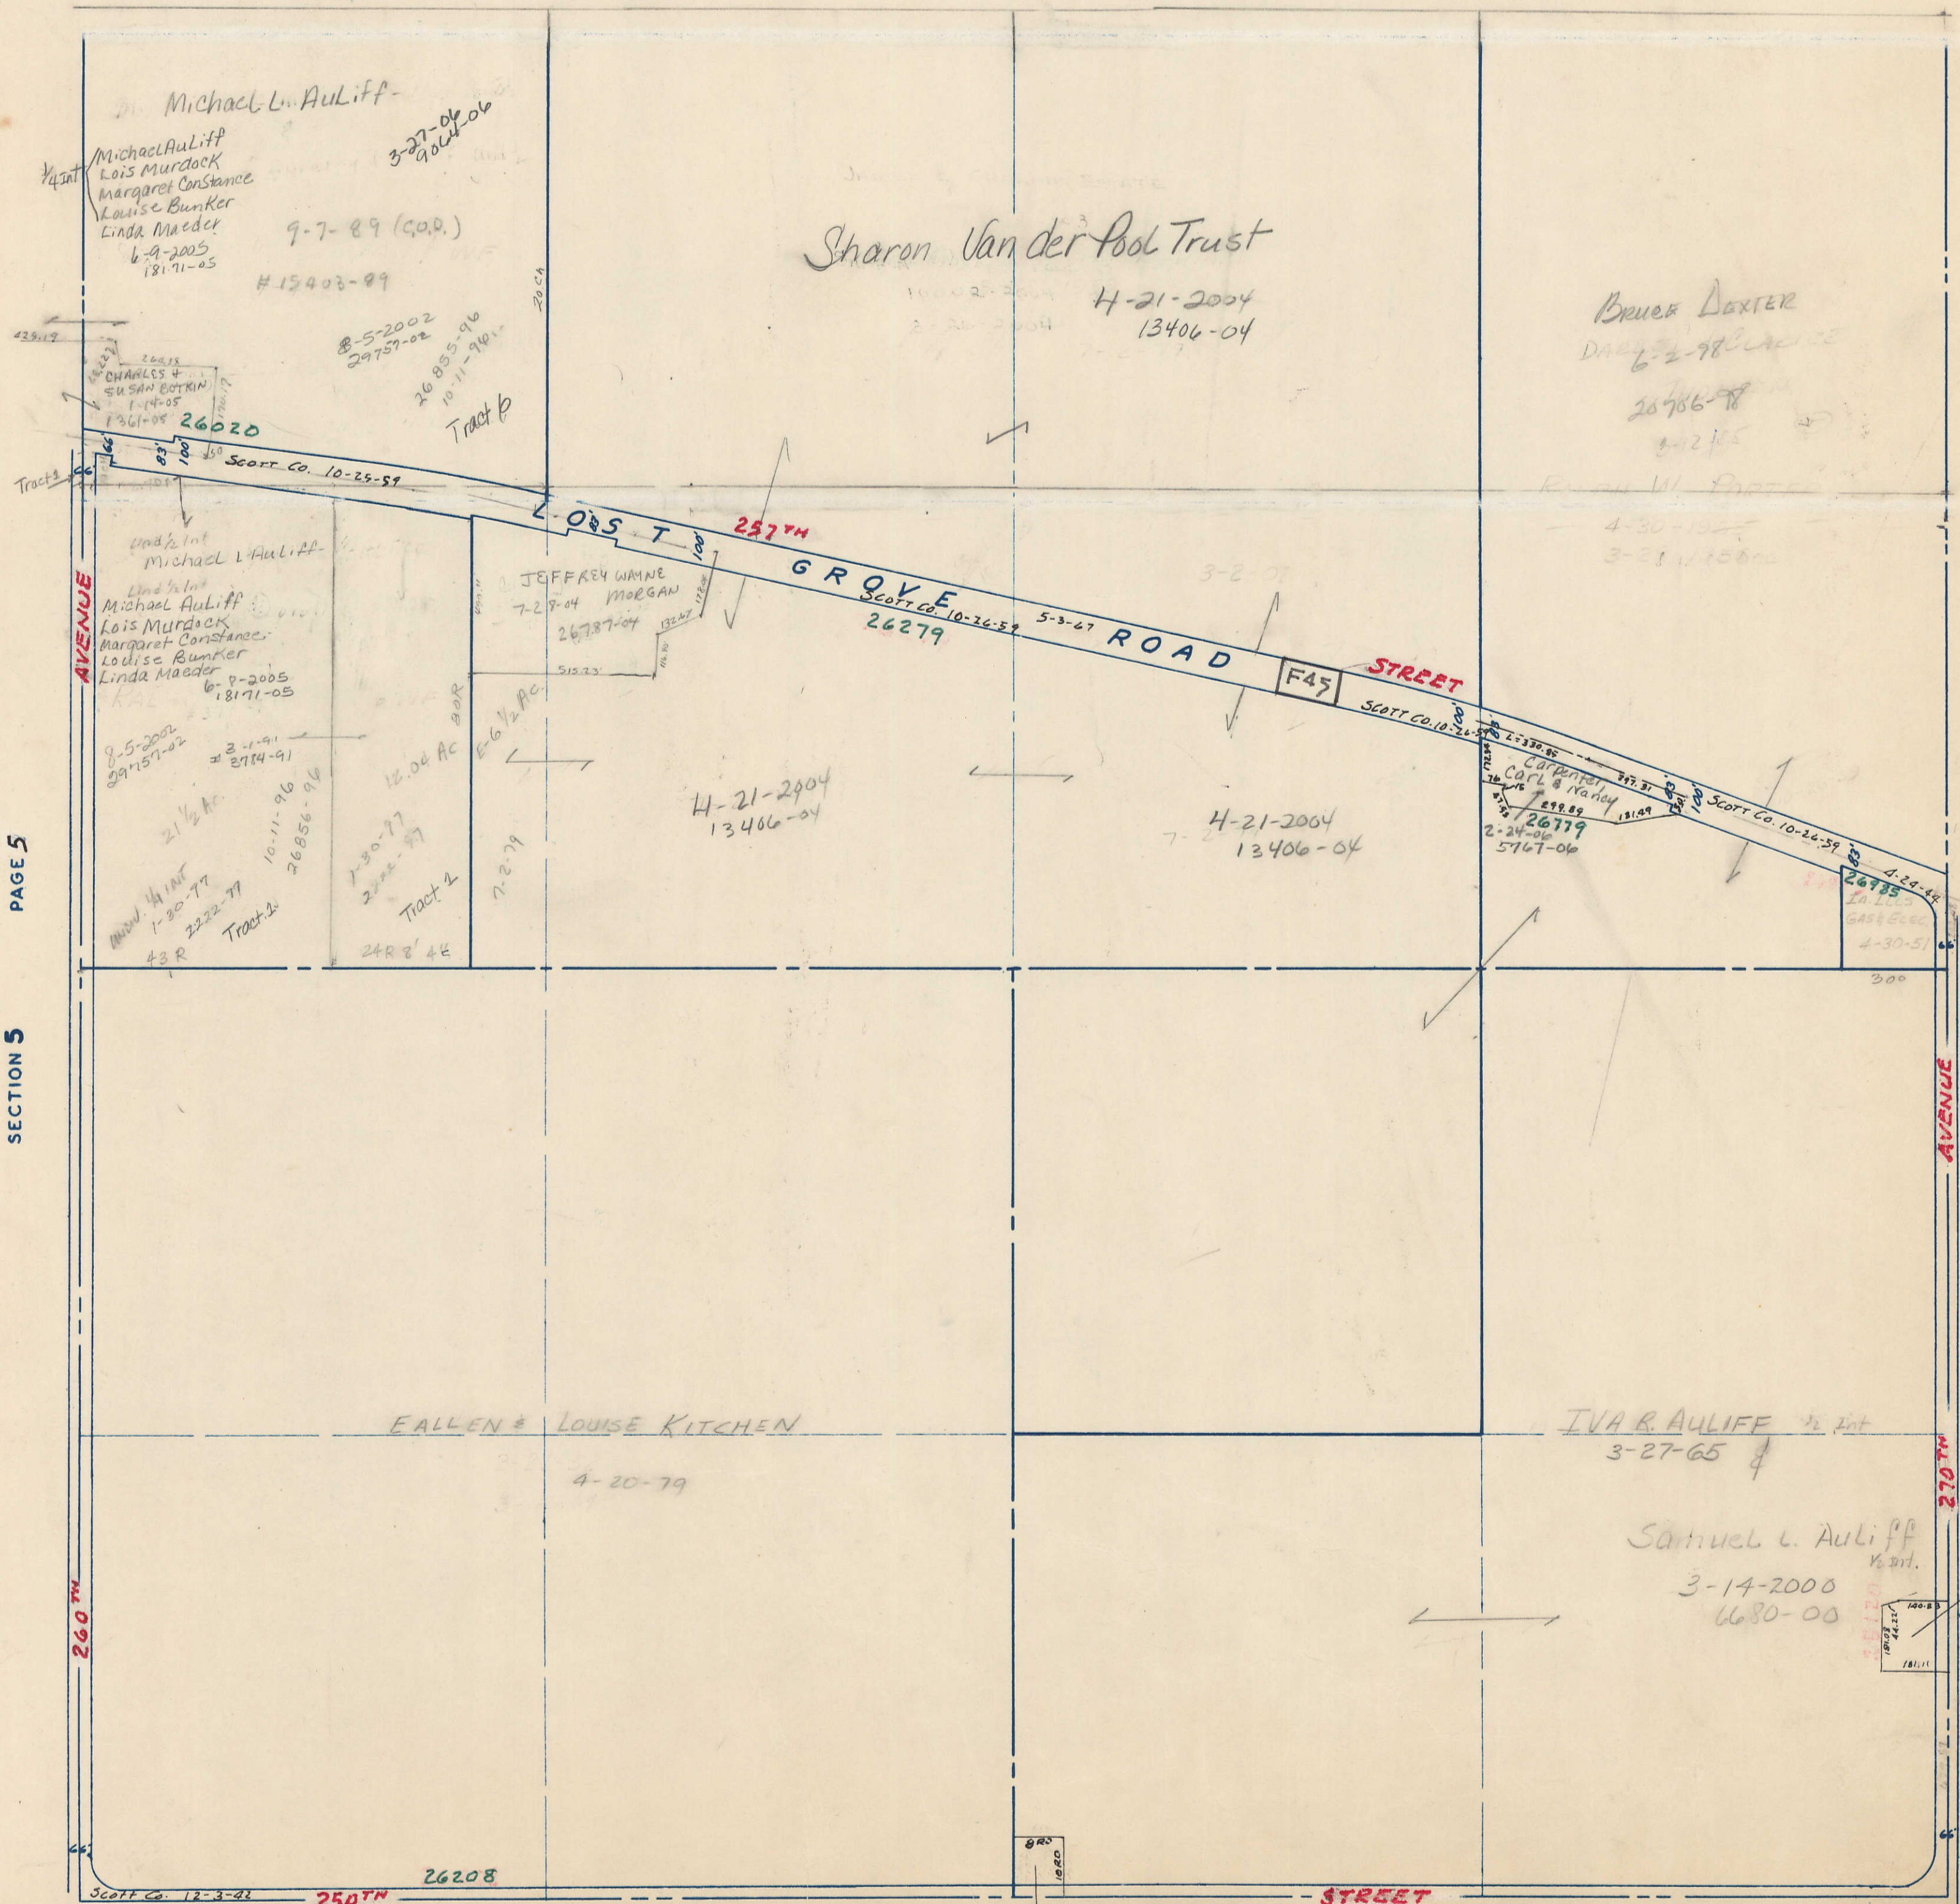

SECTION 4
TOWNSHIP 79 NORTH, RANGE 5 EAST,
5TH PRINCIPAL MERIDIAN
PRINCETON TOWNSHIP
SCOTT COUNTY, IOWA

TRANSFER PAGE 380

SCALE: 1 INCH = 330 FEET

SECTION 33-80-5 PAGE 33

PAGE 5

SECTION 5

PAGE 3

SECTION 3