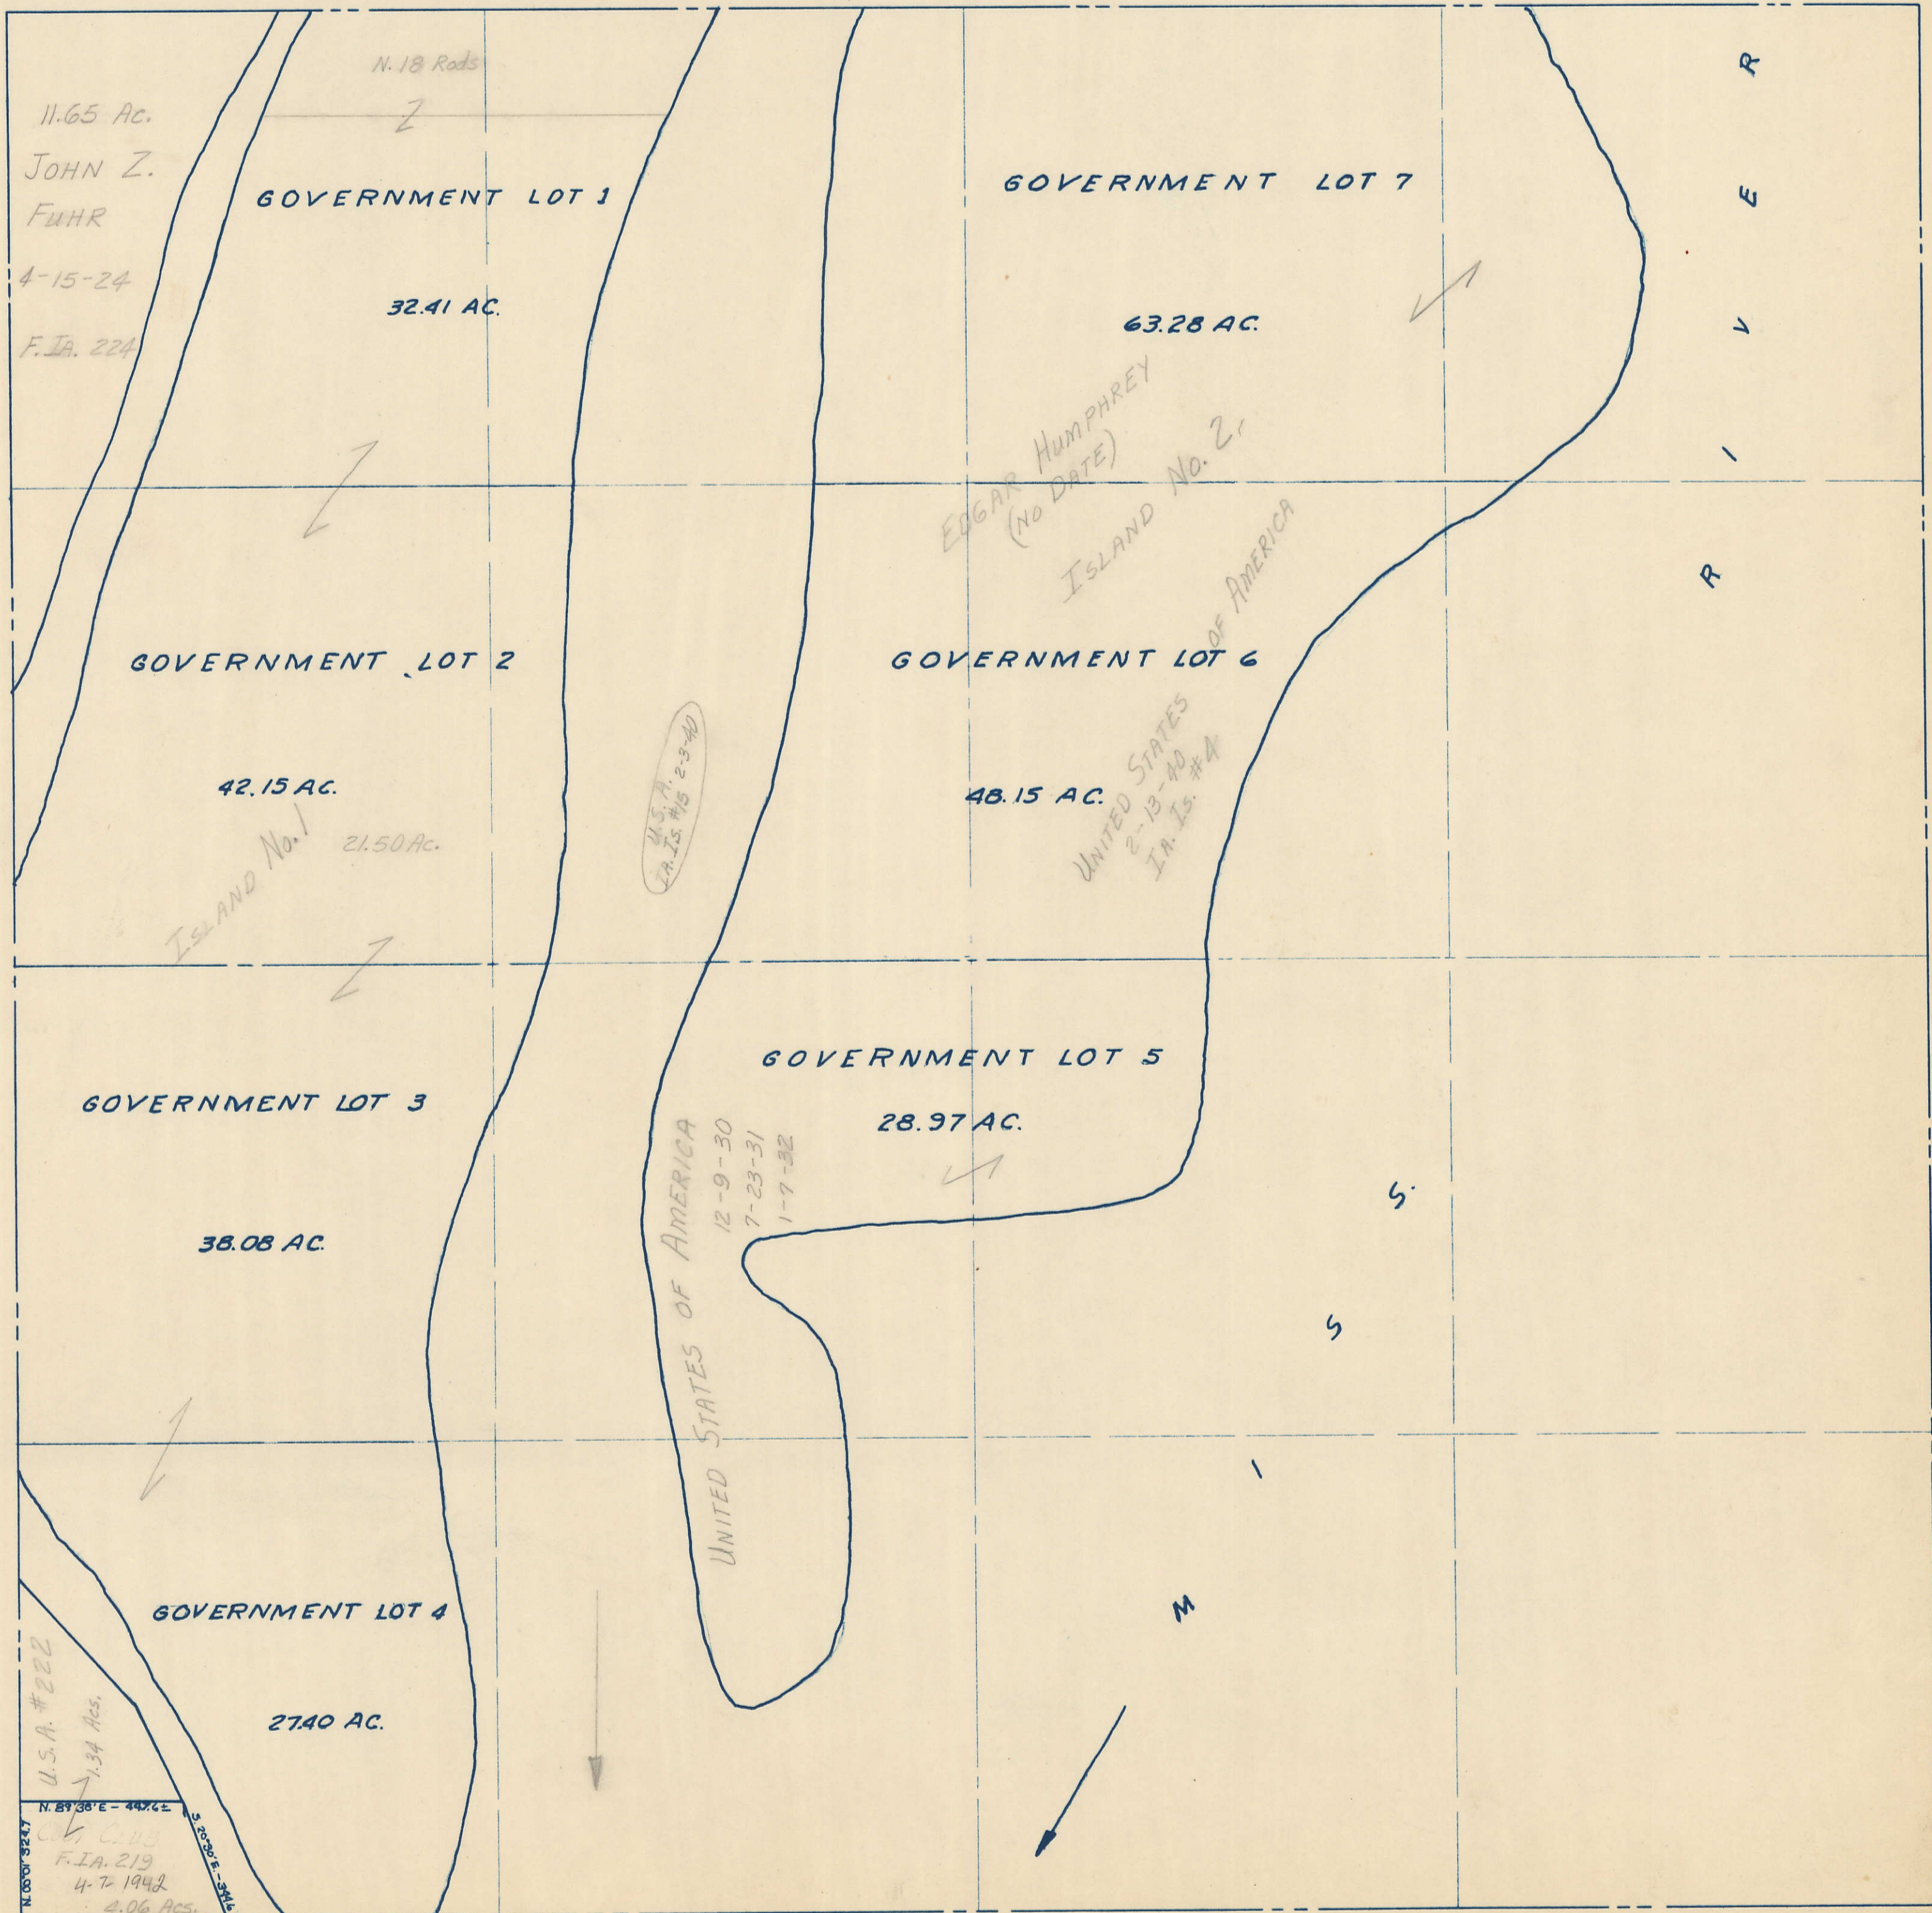

SECTION 36
TOWNSHIP 80 NORTH, RANGE 5 EAST,
5TH PRINCIPAL MERIDIAN
PRINCETON TOWNSHIP
SCOTT COUNTY, IOWA

TRANSFER PAGE 412

SCALE: 1 INCH = 330 FEET

SECTION 25

PAGE 25

PAGE 35

SECTION 35

PAGE

SECTION