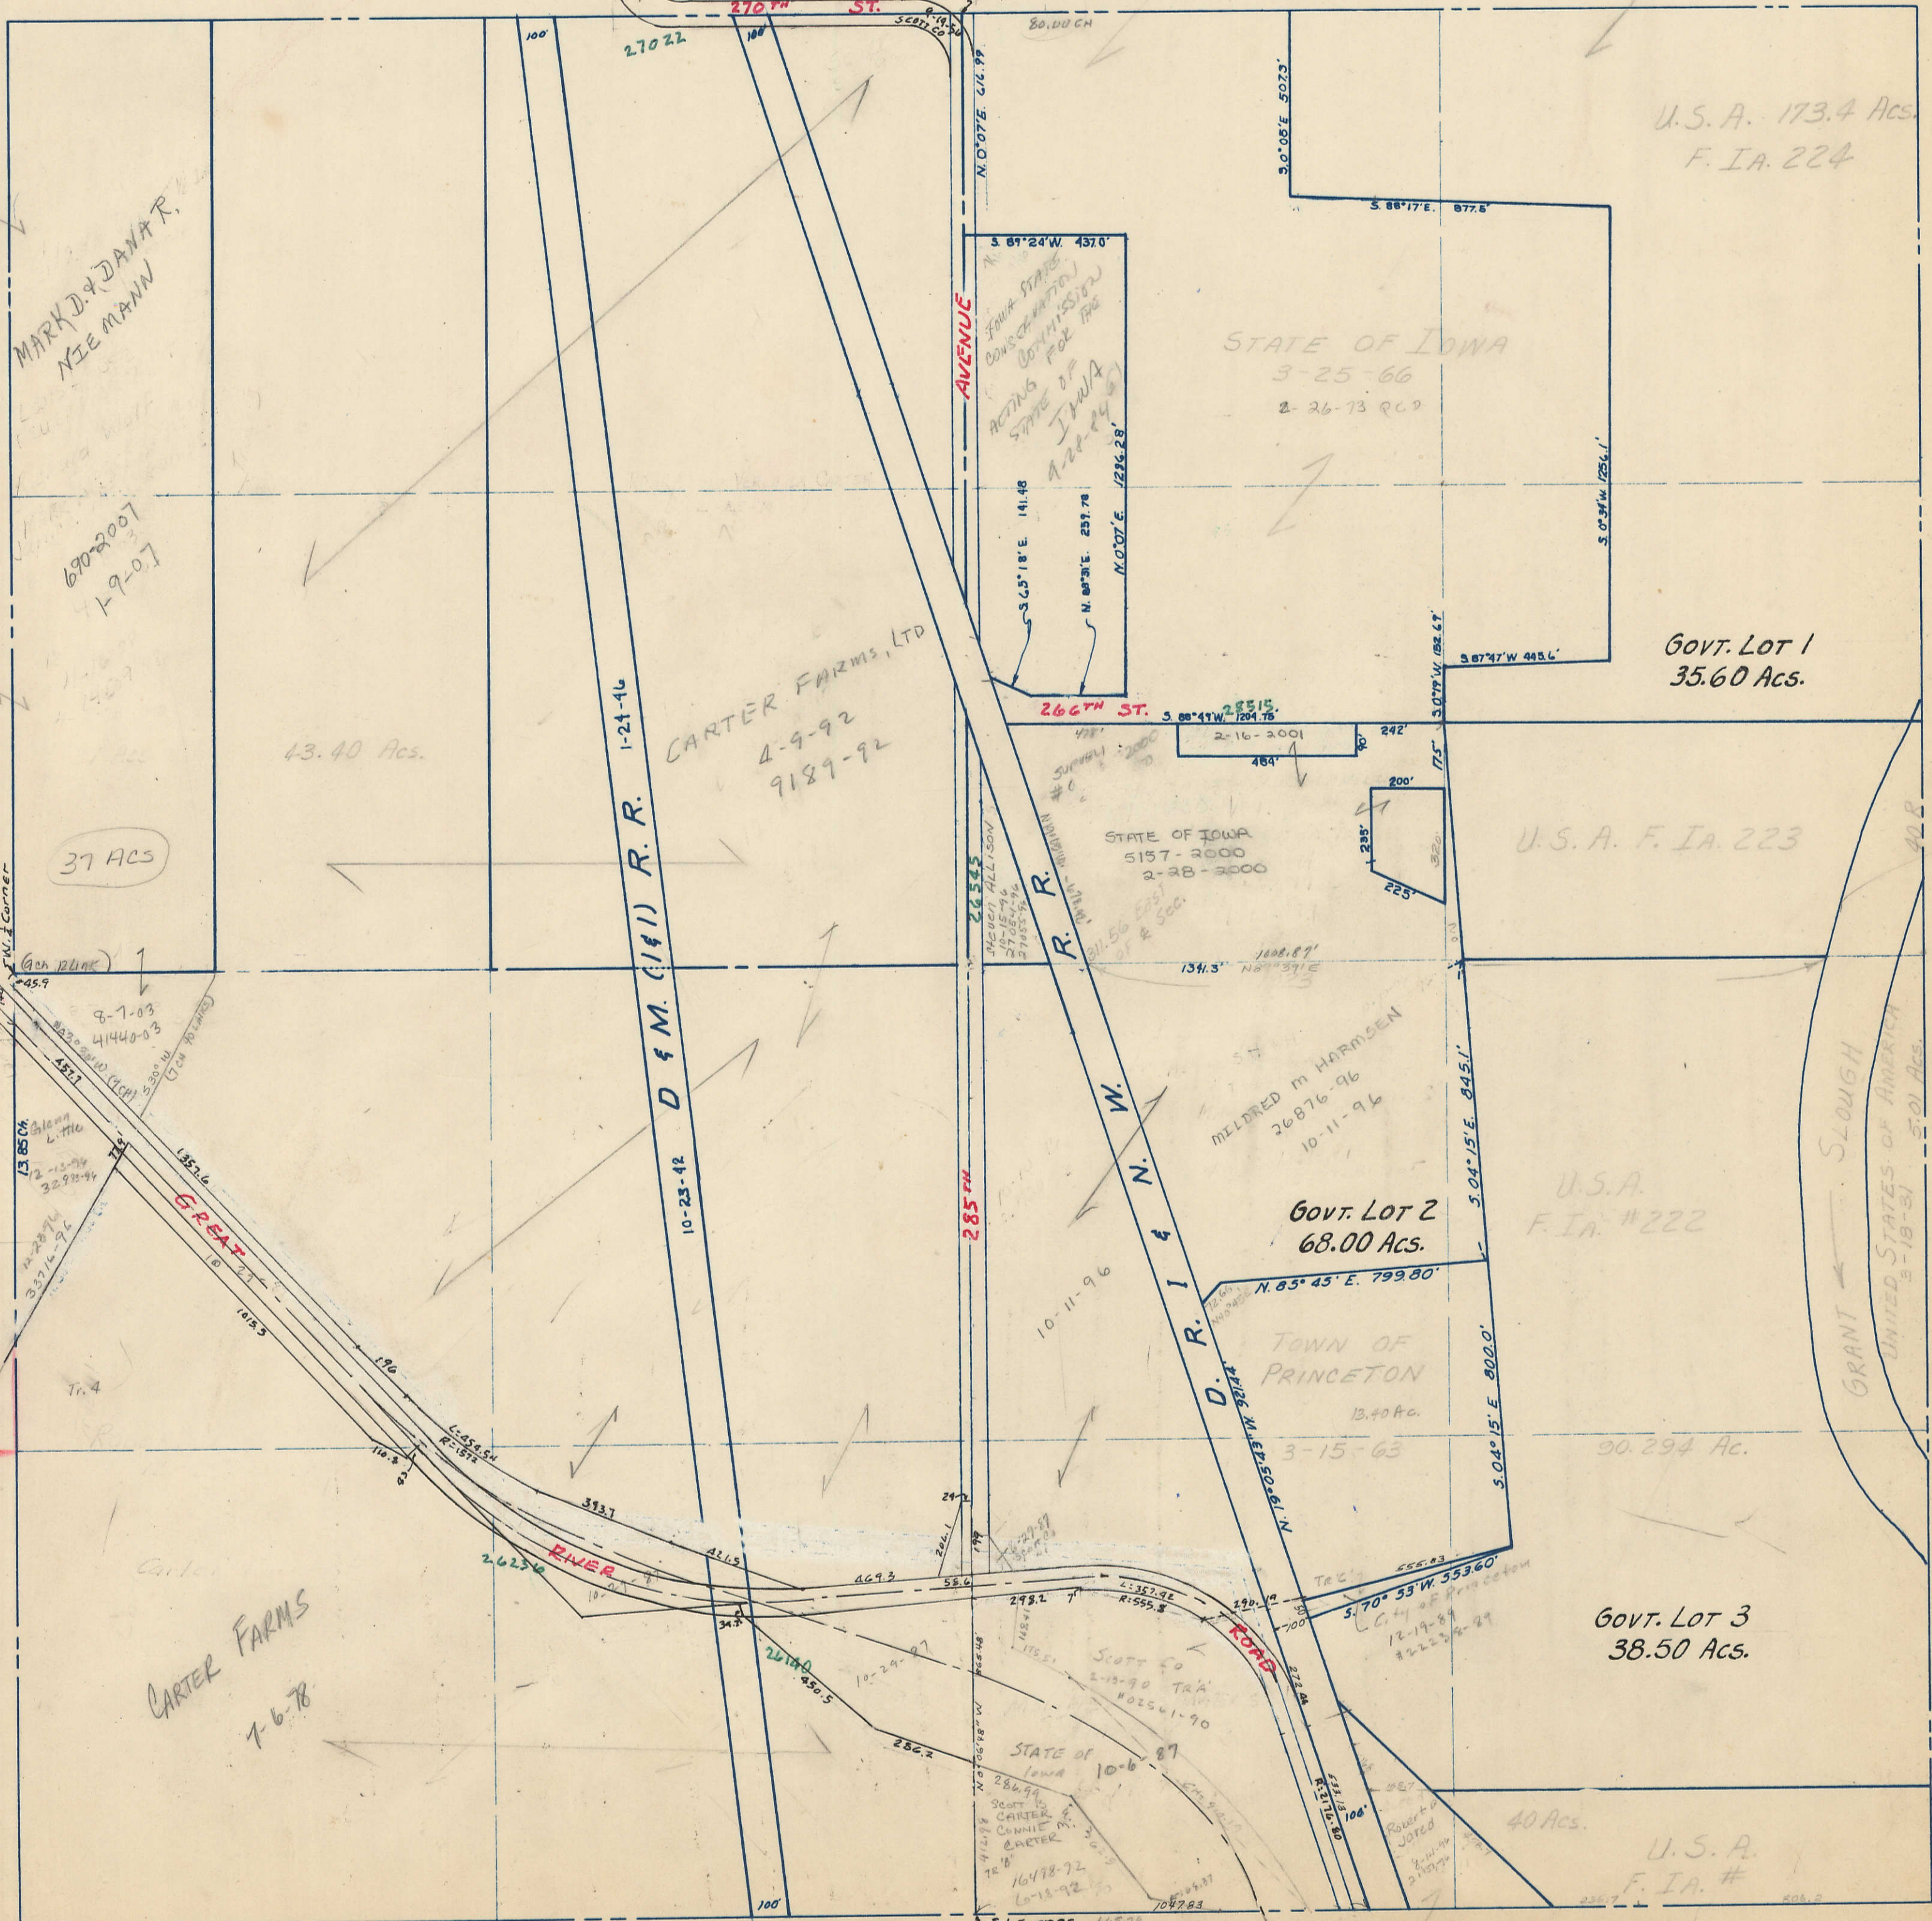

SECTION 35  
TOWNSHIP 80 NORTH, RANGE 5 EAST,  
5<sup>TH</sup> PRINCIPAL MERIDIAN  
PRINCETON TOWNSHIP  
SCOTT COUNTY, IOWA

SCALE: 1 INCH = 330 FEET

SECTION 26 PAGE 26

TRANSFER PAGE 411

SECTION 34 PAGE 34