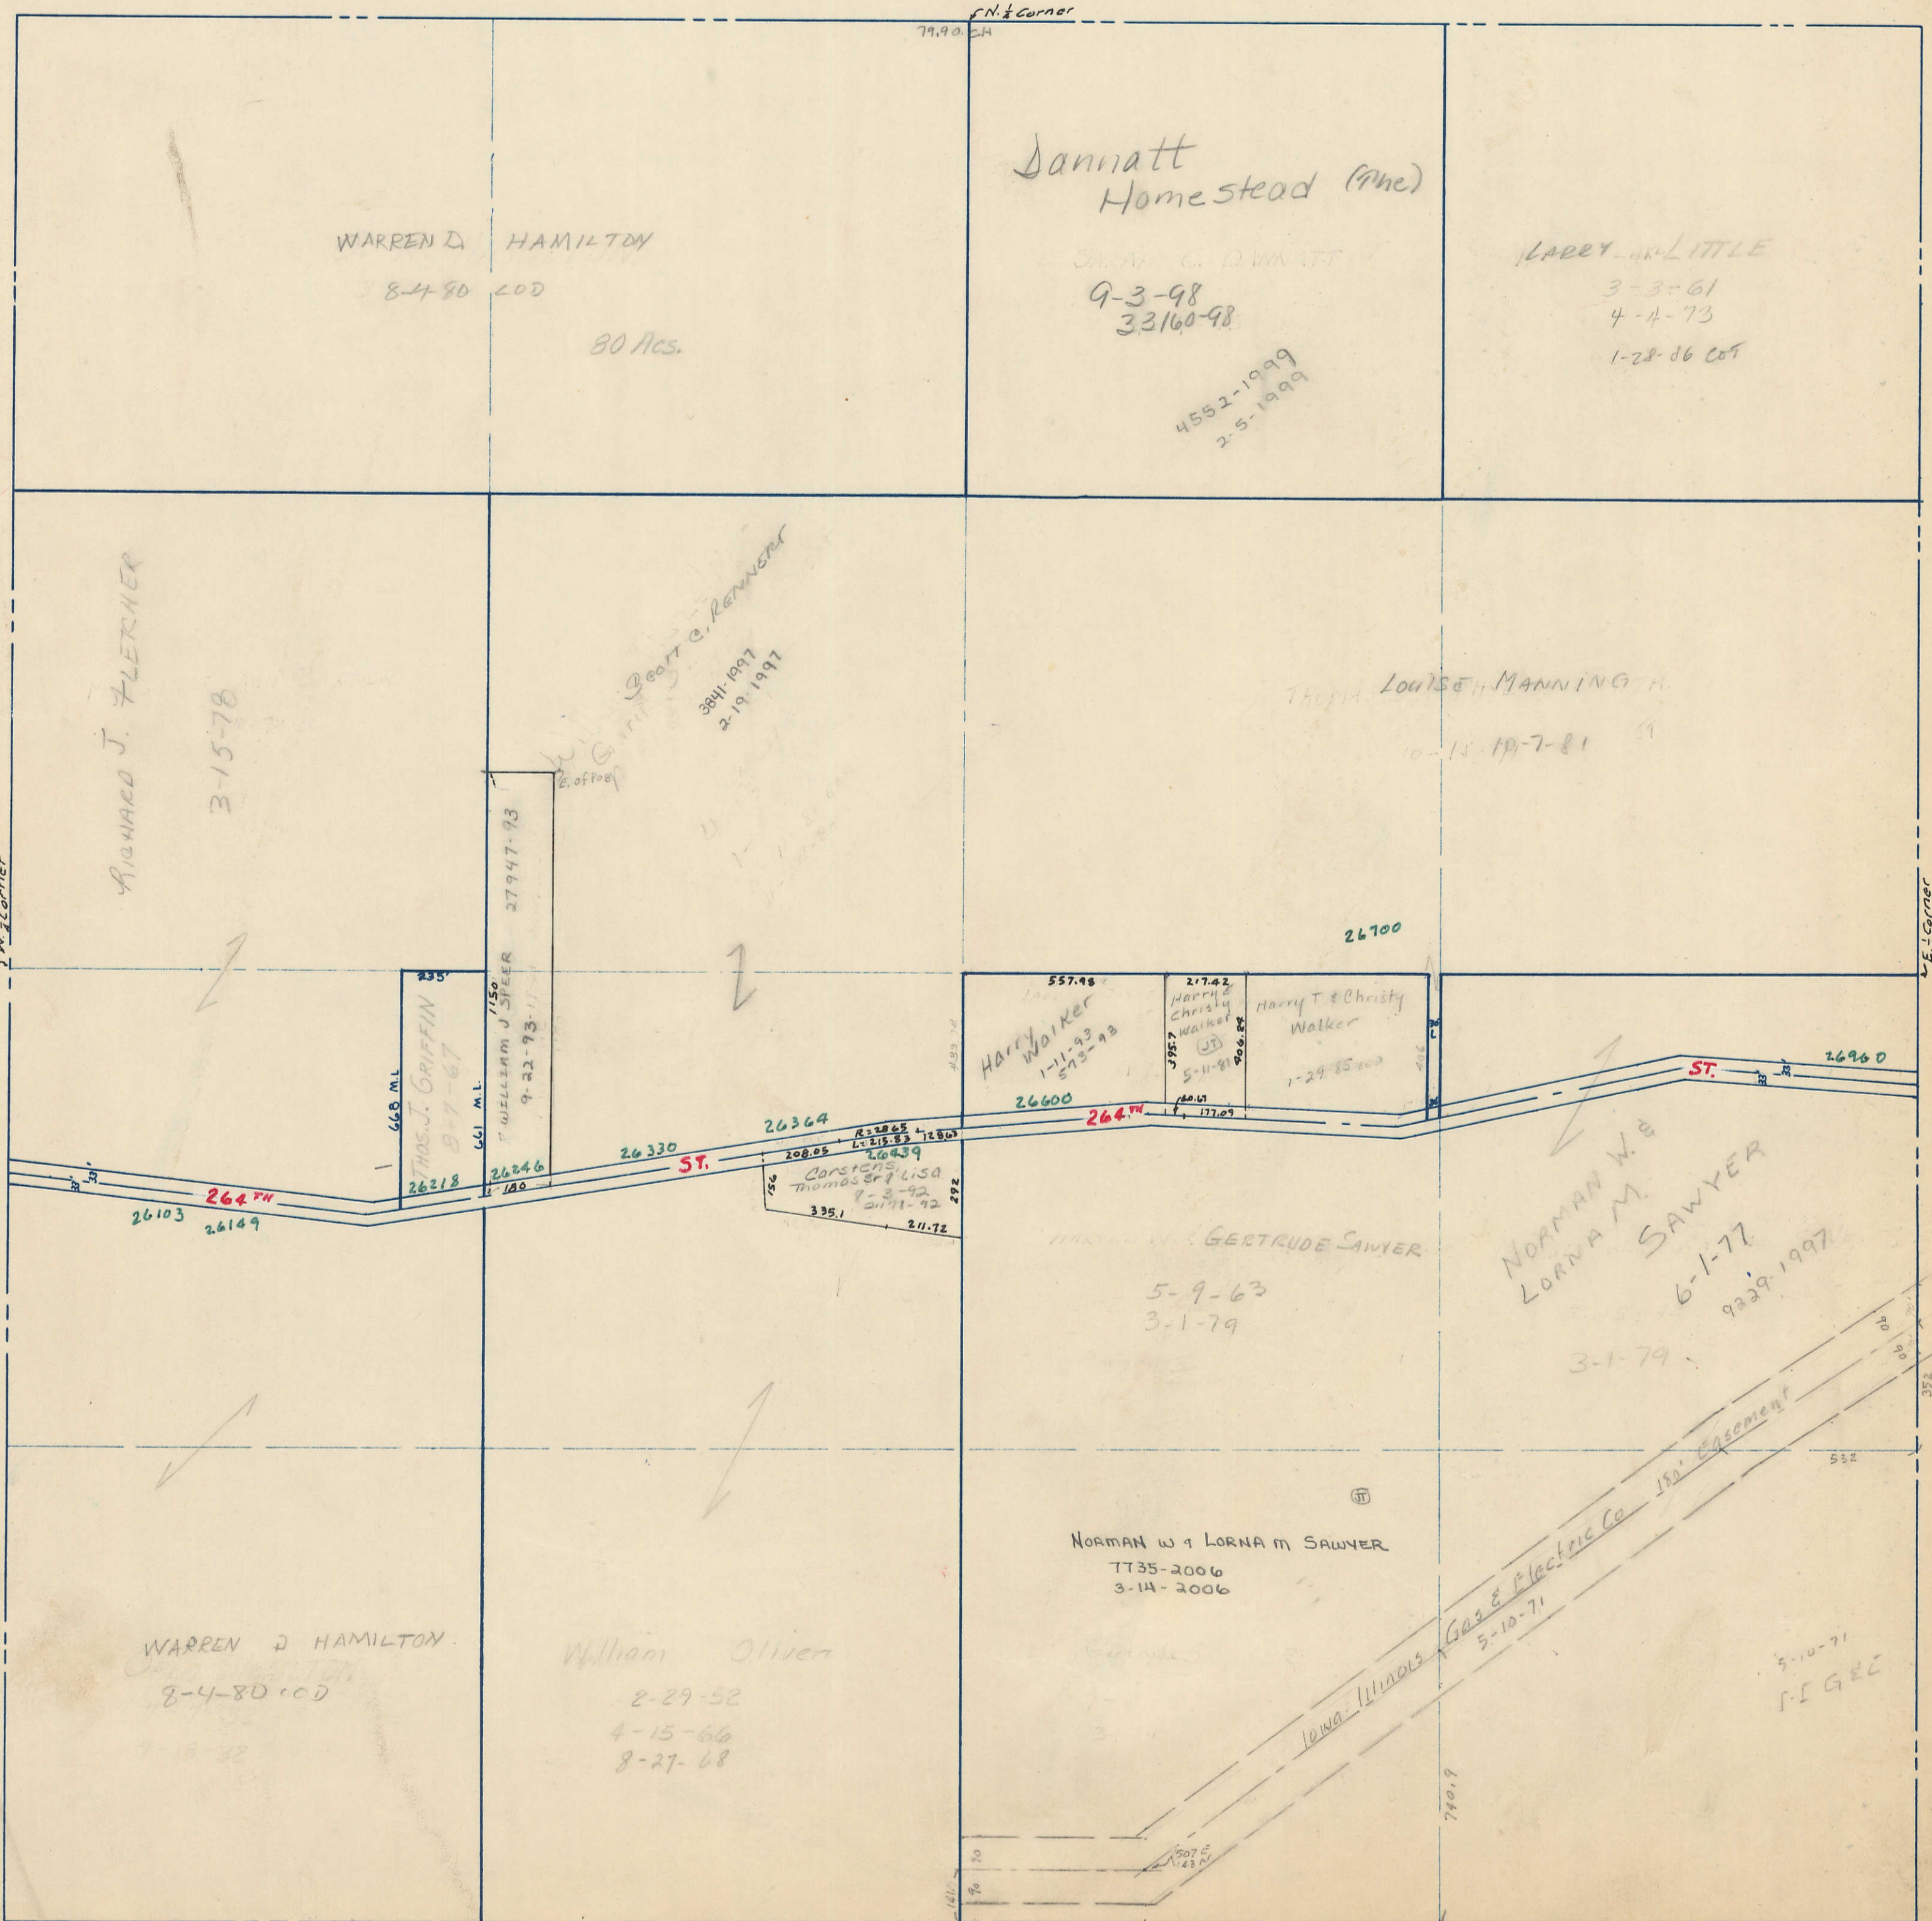

SECTION 33
TOWNSHIP 80 NORTH, RANGE 5 EAST,
5TH PRINCIPAL MERIDIAN
PRINCETON TOWNSHIP
SCOTT COUNTY, IOWA

TRANSFER PAGE 409

SCALE: 1 INCH = 330 FEET

SECTION 28

PAGE 28

PAGE 32

SECTION 32

PAGE 34