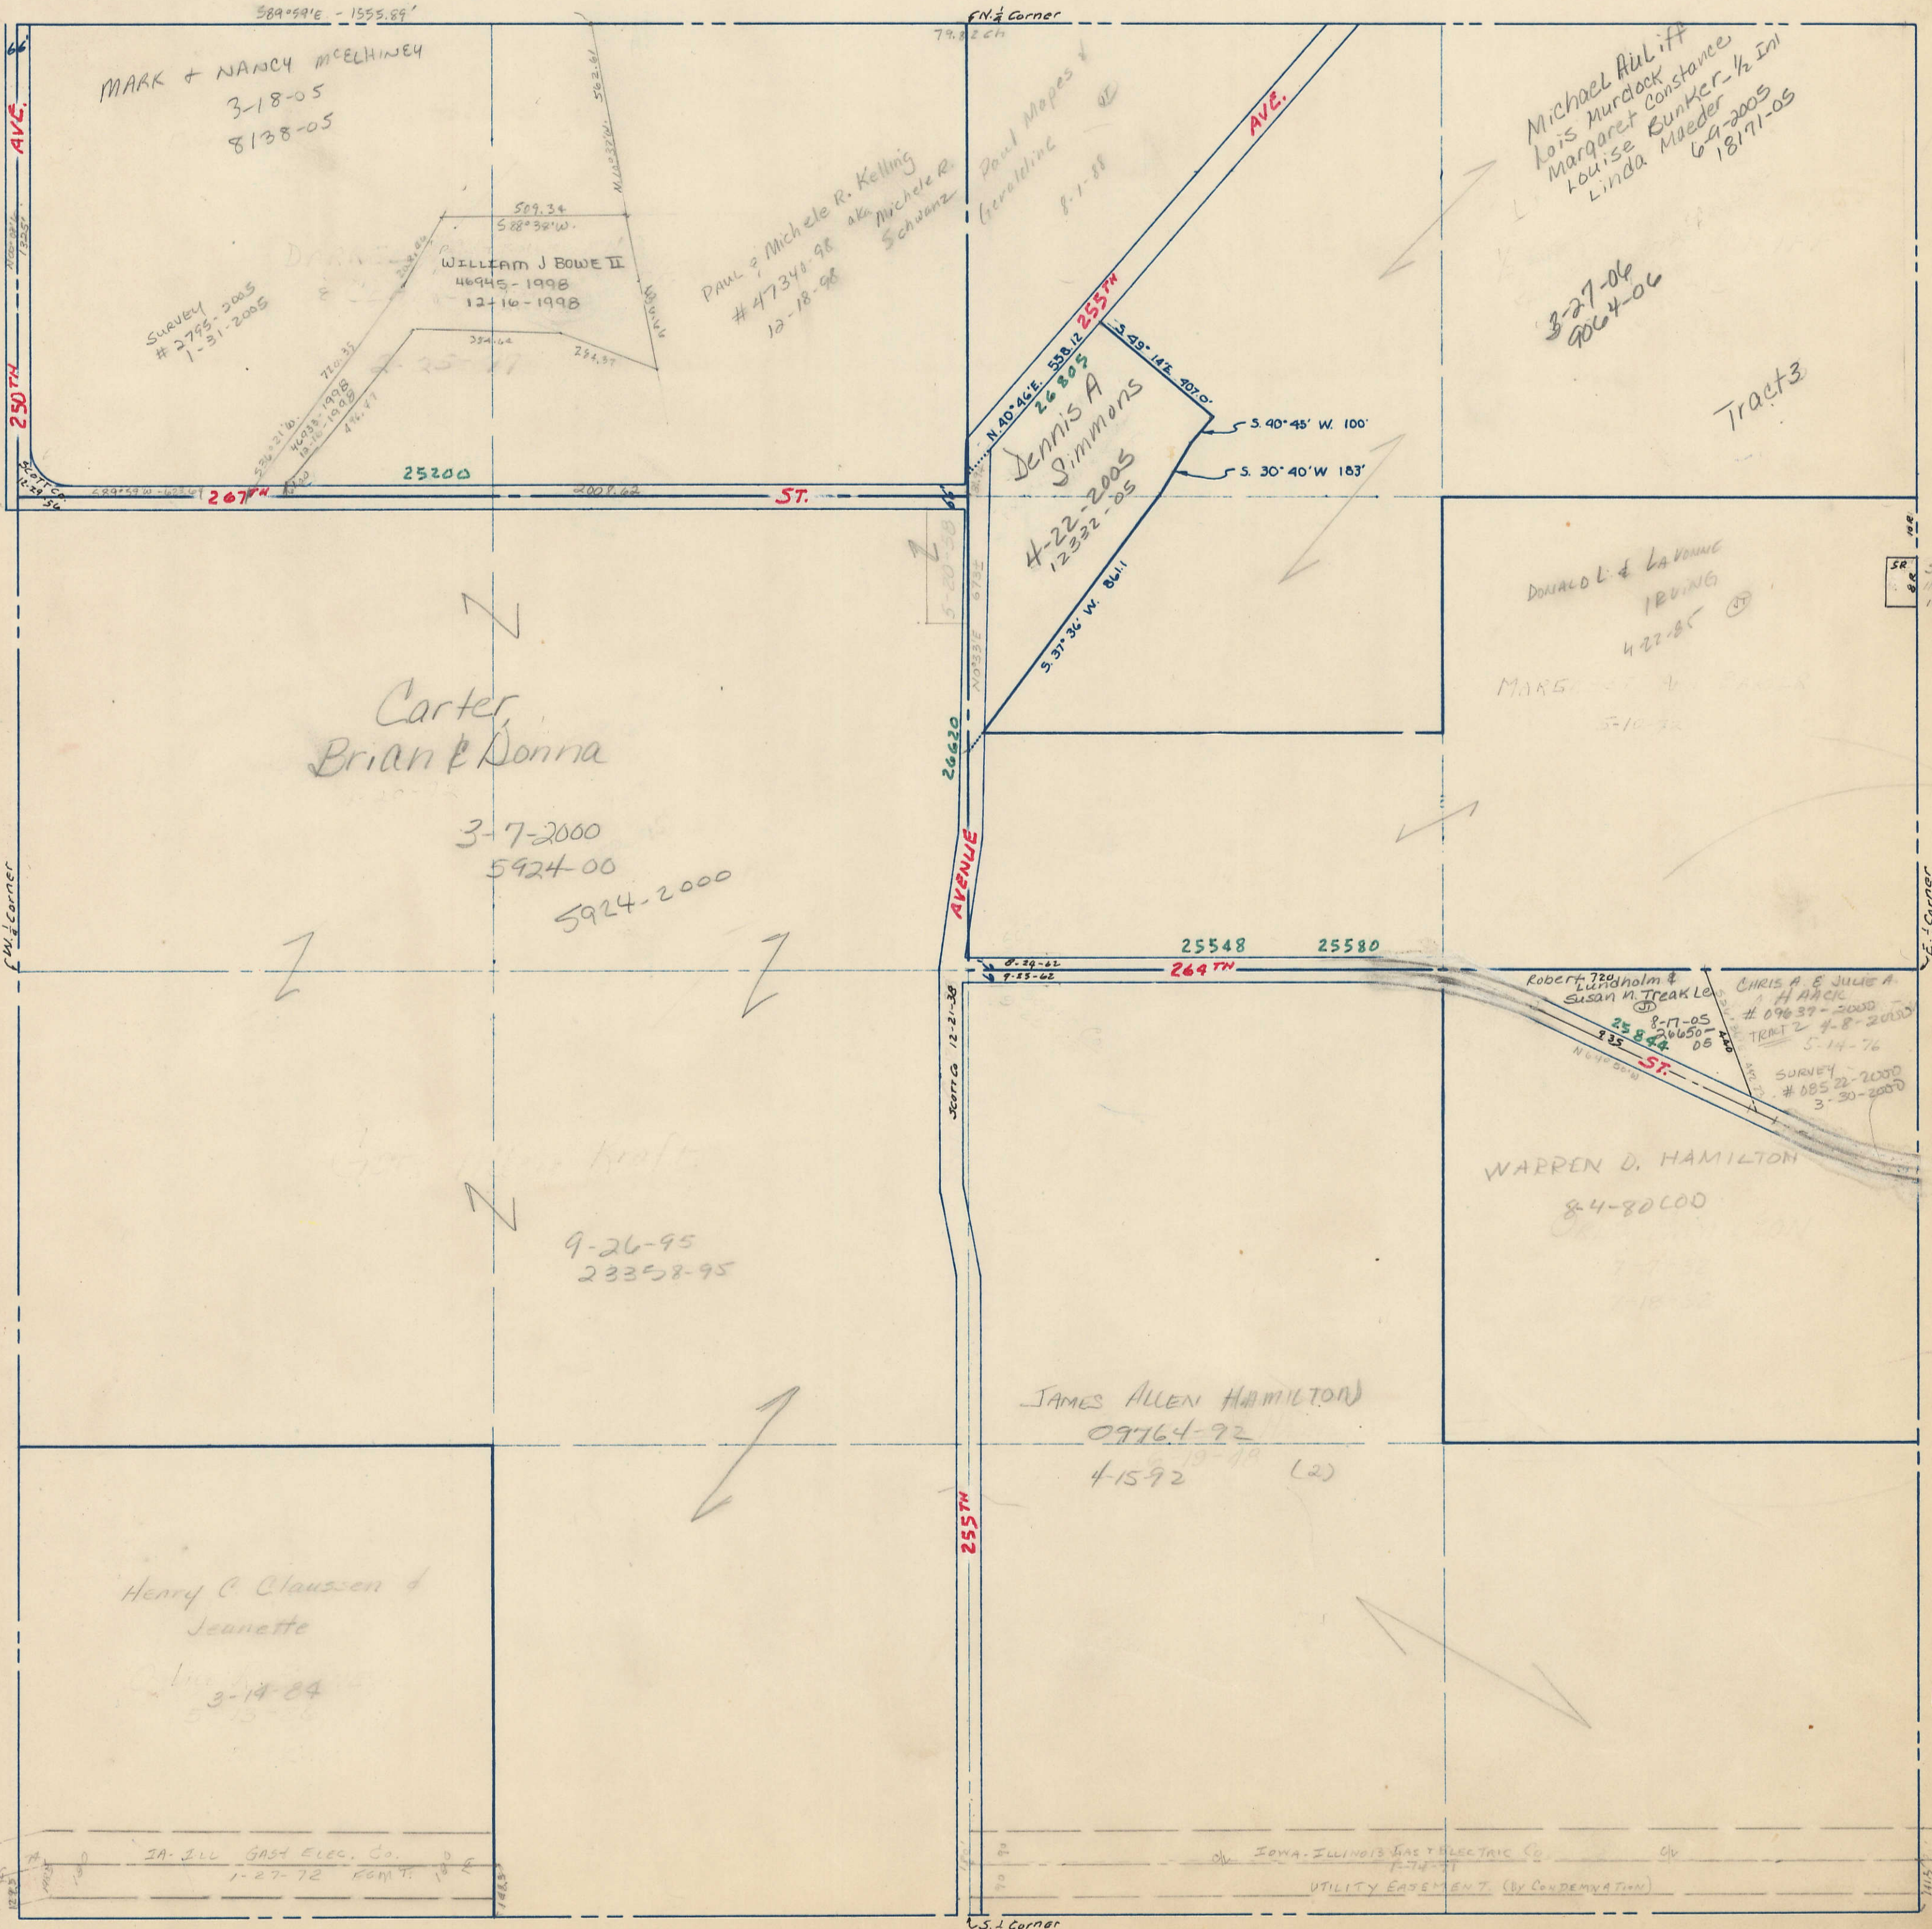

SECTION 32
TOWNSHIP 80 NORTH, RANGE 5 EAST,
5TH PRINCIPAL MERIDIAN
PRINCETON TOWNSHIP
SCOTT COUNTY, IOWA

TRANSFER PAGE 408

SCALE: 1 INCH = 330 FEET

SECTION 29

PAGE 29

SECTION 31 PAGE 31

SECTION 33 PAGE 33

SECTION 5