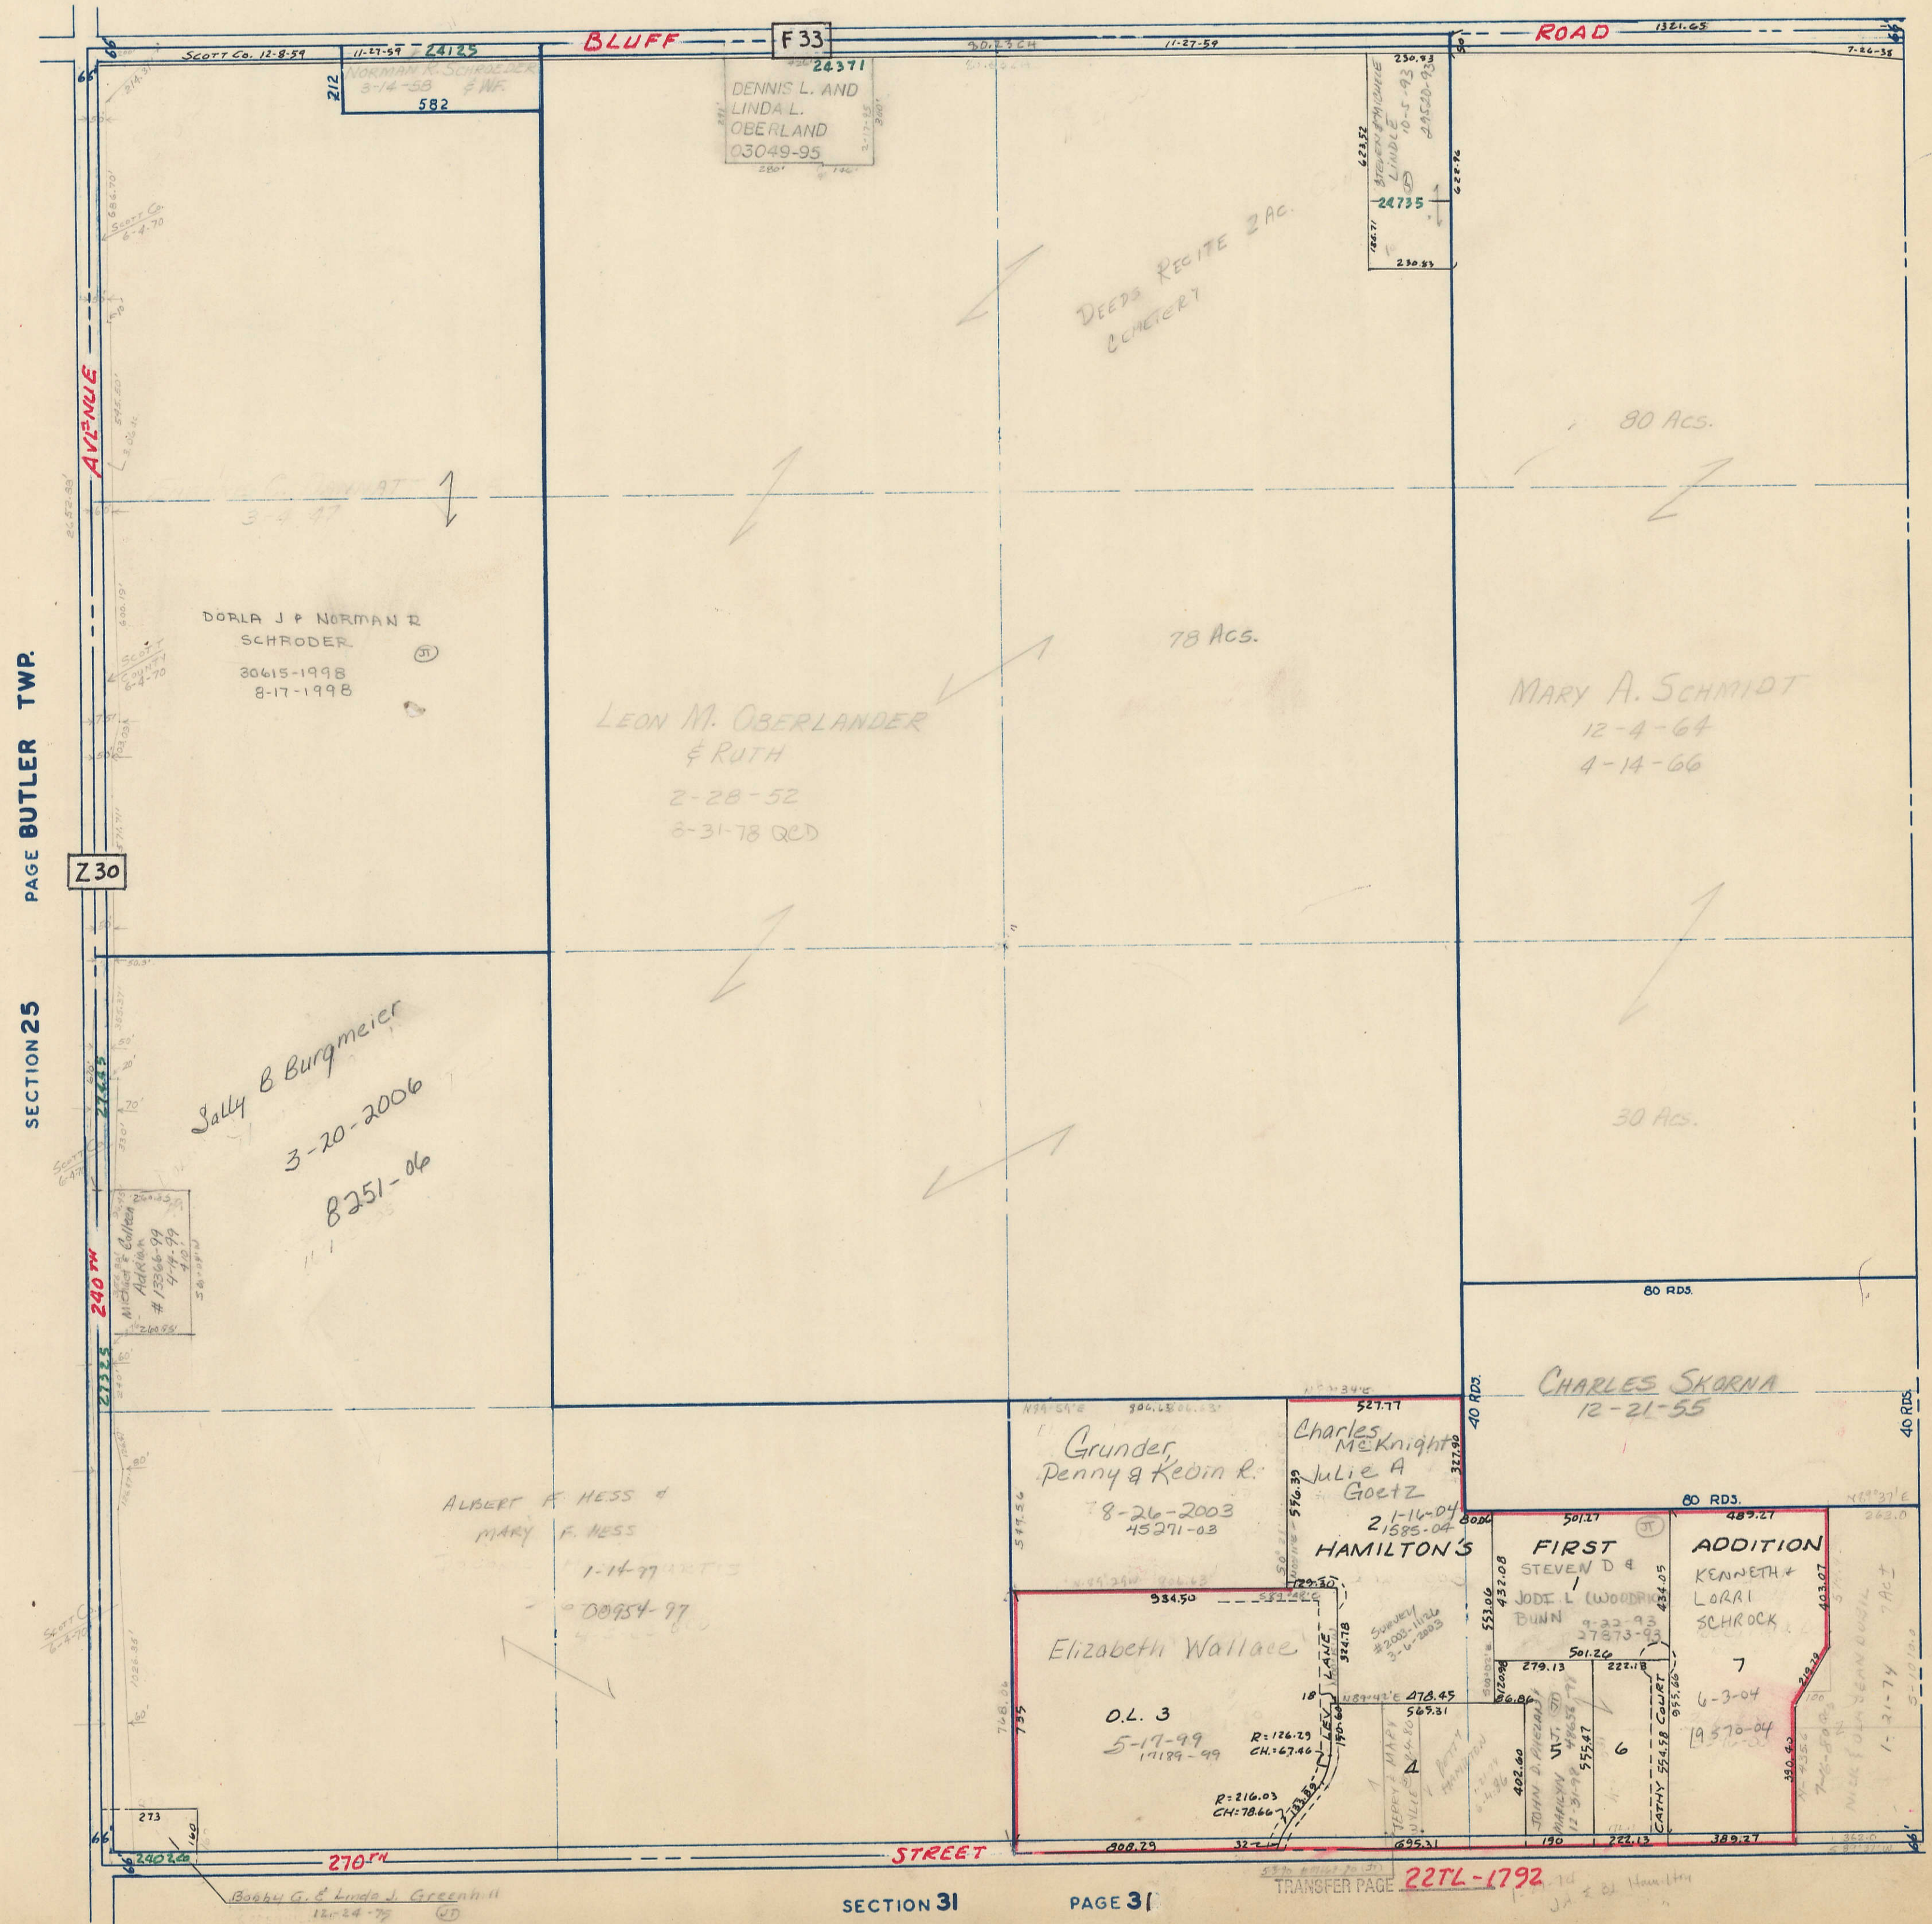

SECTION 30
TOWNSHIP 80 NORTH, RANGE 5 EAST,
5TH PRINCIPAL MERIDIAN
PRINCETON TOWNSHIP
SCOTT COUNTY, IOWA

TRANSFER PAGE 406

SCALE : 1 INCH = 330 FEET

SECTION 19

PAGE 19

PAGE BUTLER TWP.

SECTION 25

PAGE 29

SECTION 29

TRANSFER PAGE 227L-1792

SECTION 31

PAGE 31