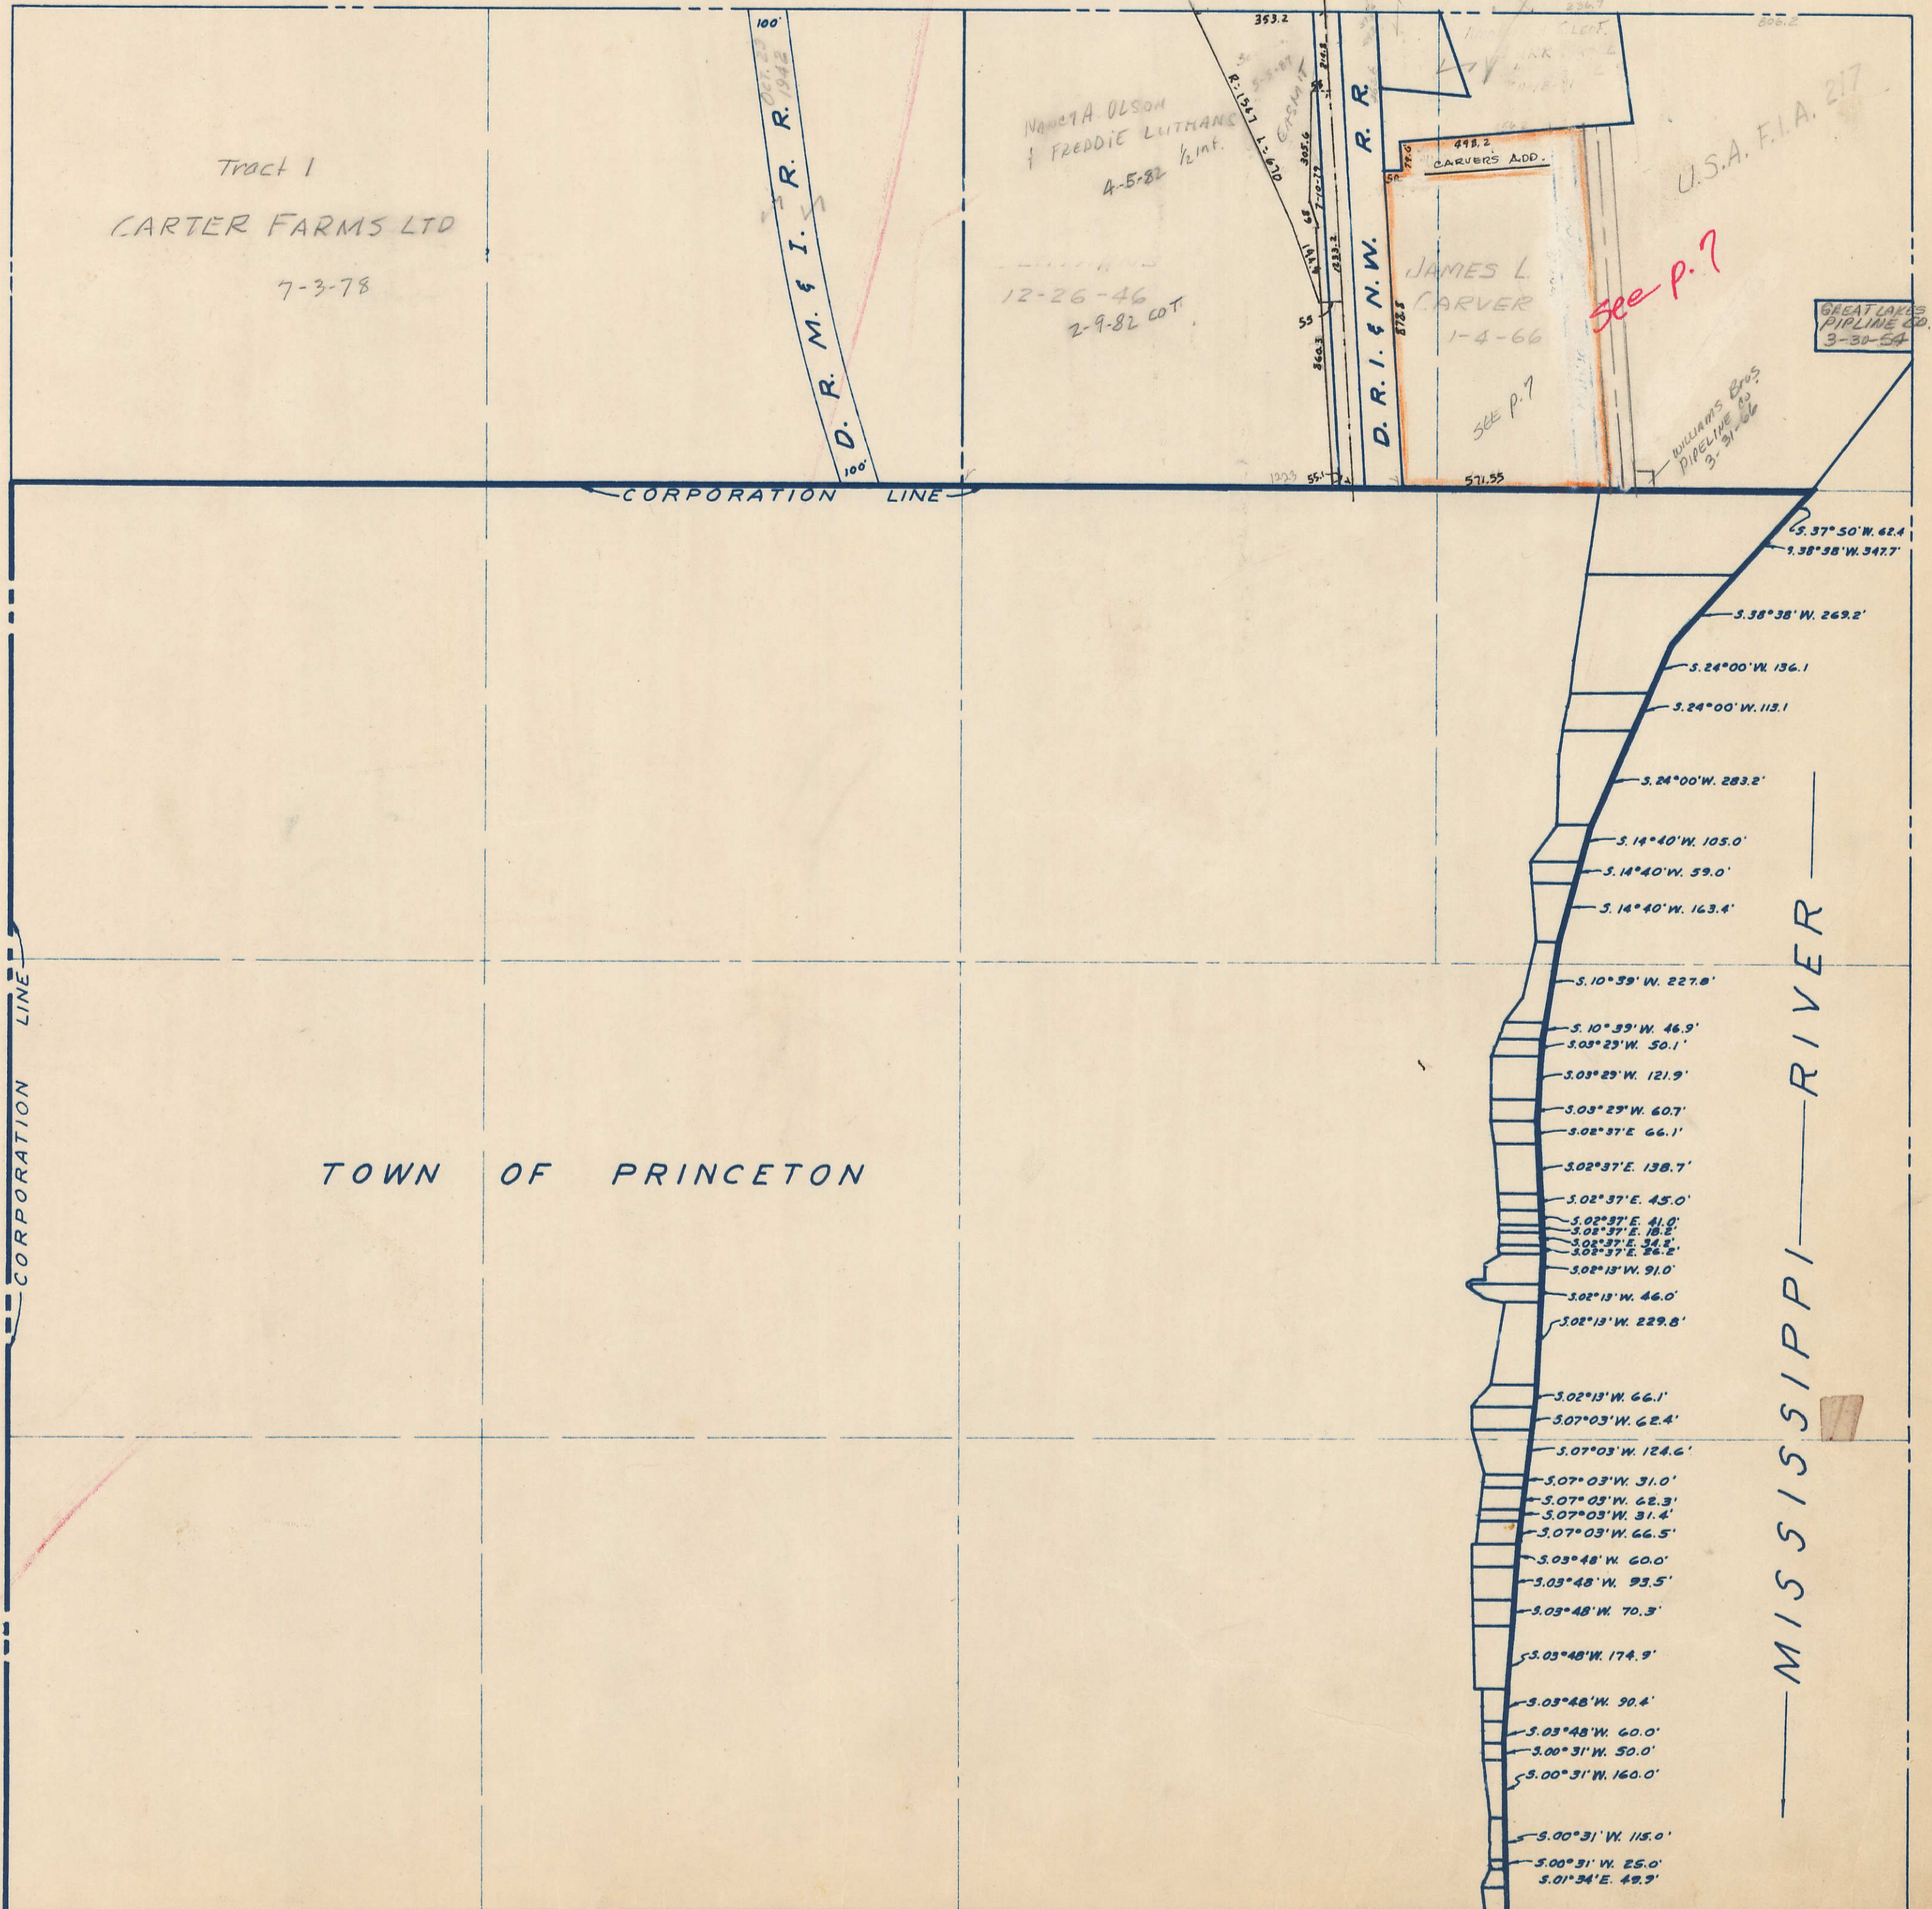

SECTION 2
TOWNSHIP 79 NORTH, RANGE 5 EAST,
5TH PRINCIPAL MERIDIAN
PRINCETON TOWNSHIP
SCOTT COUNTY, IOWA

TRANSFER PAGE 378

SCALE: 1 INCH = 330 FEET

SECTION 35-80-5 PAGE 35

PAGE 5

SECTION 3

CORPORATION LINE

TOWN OF PRINCETON