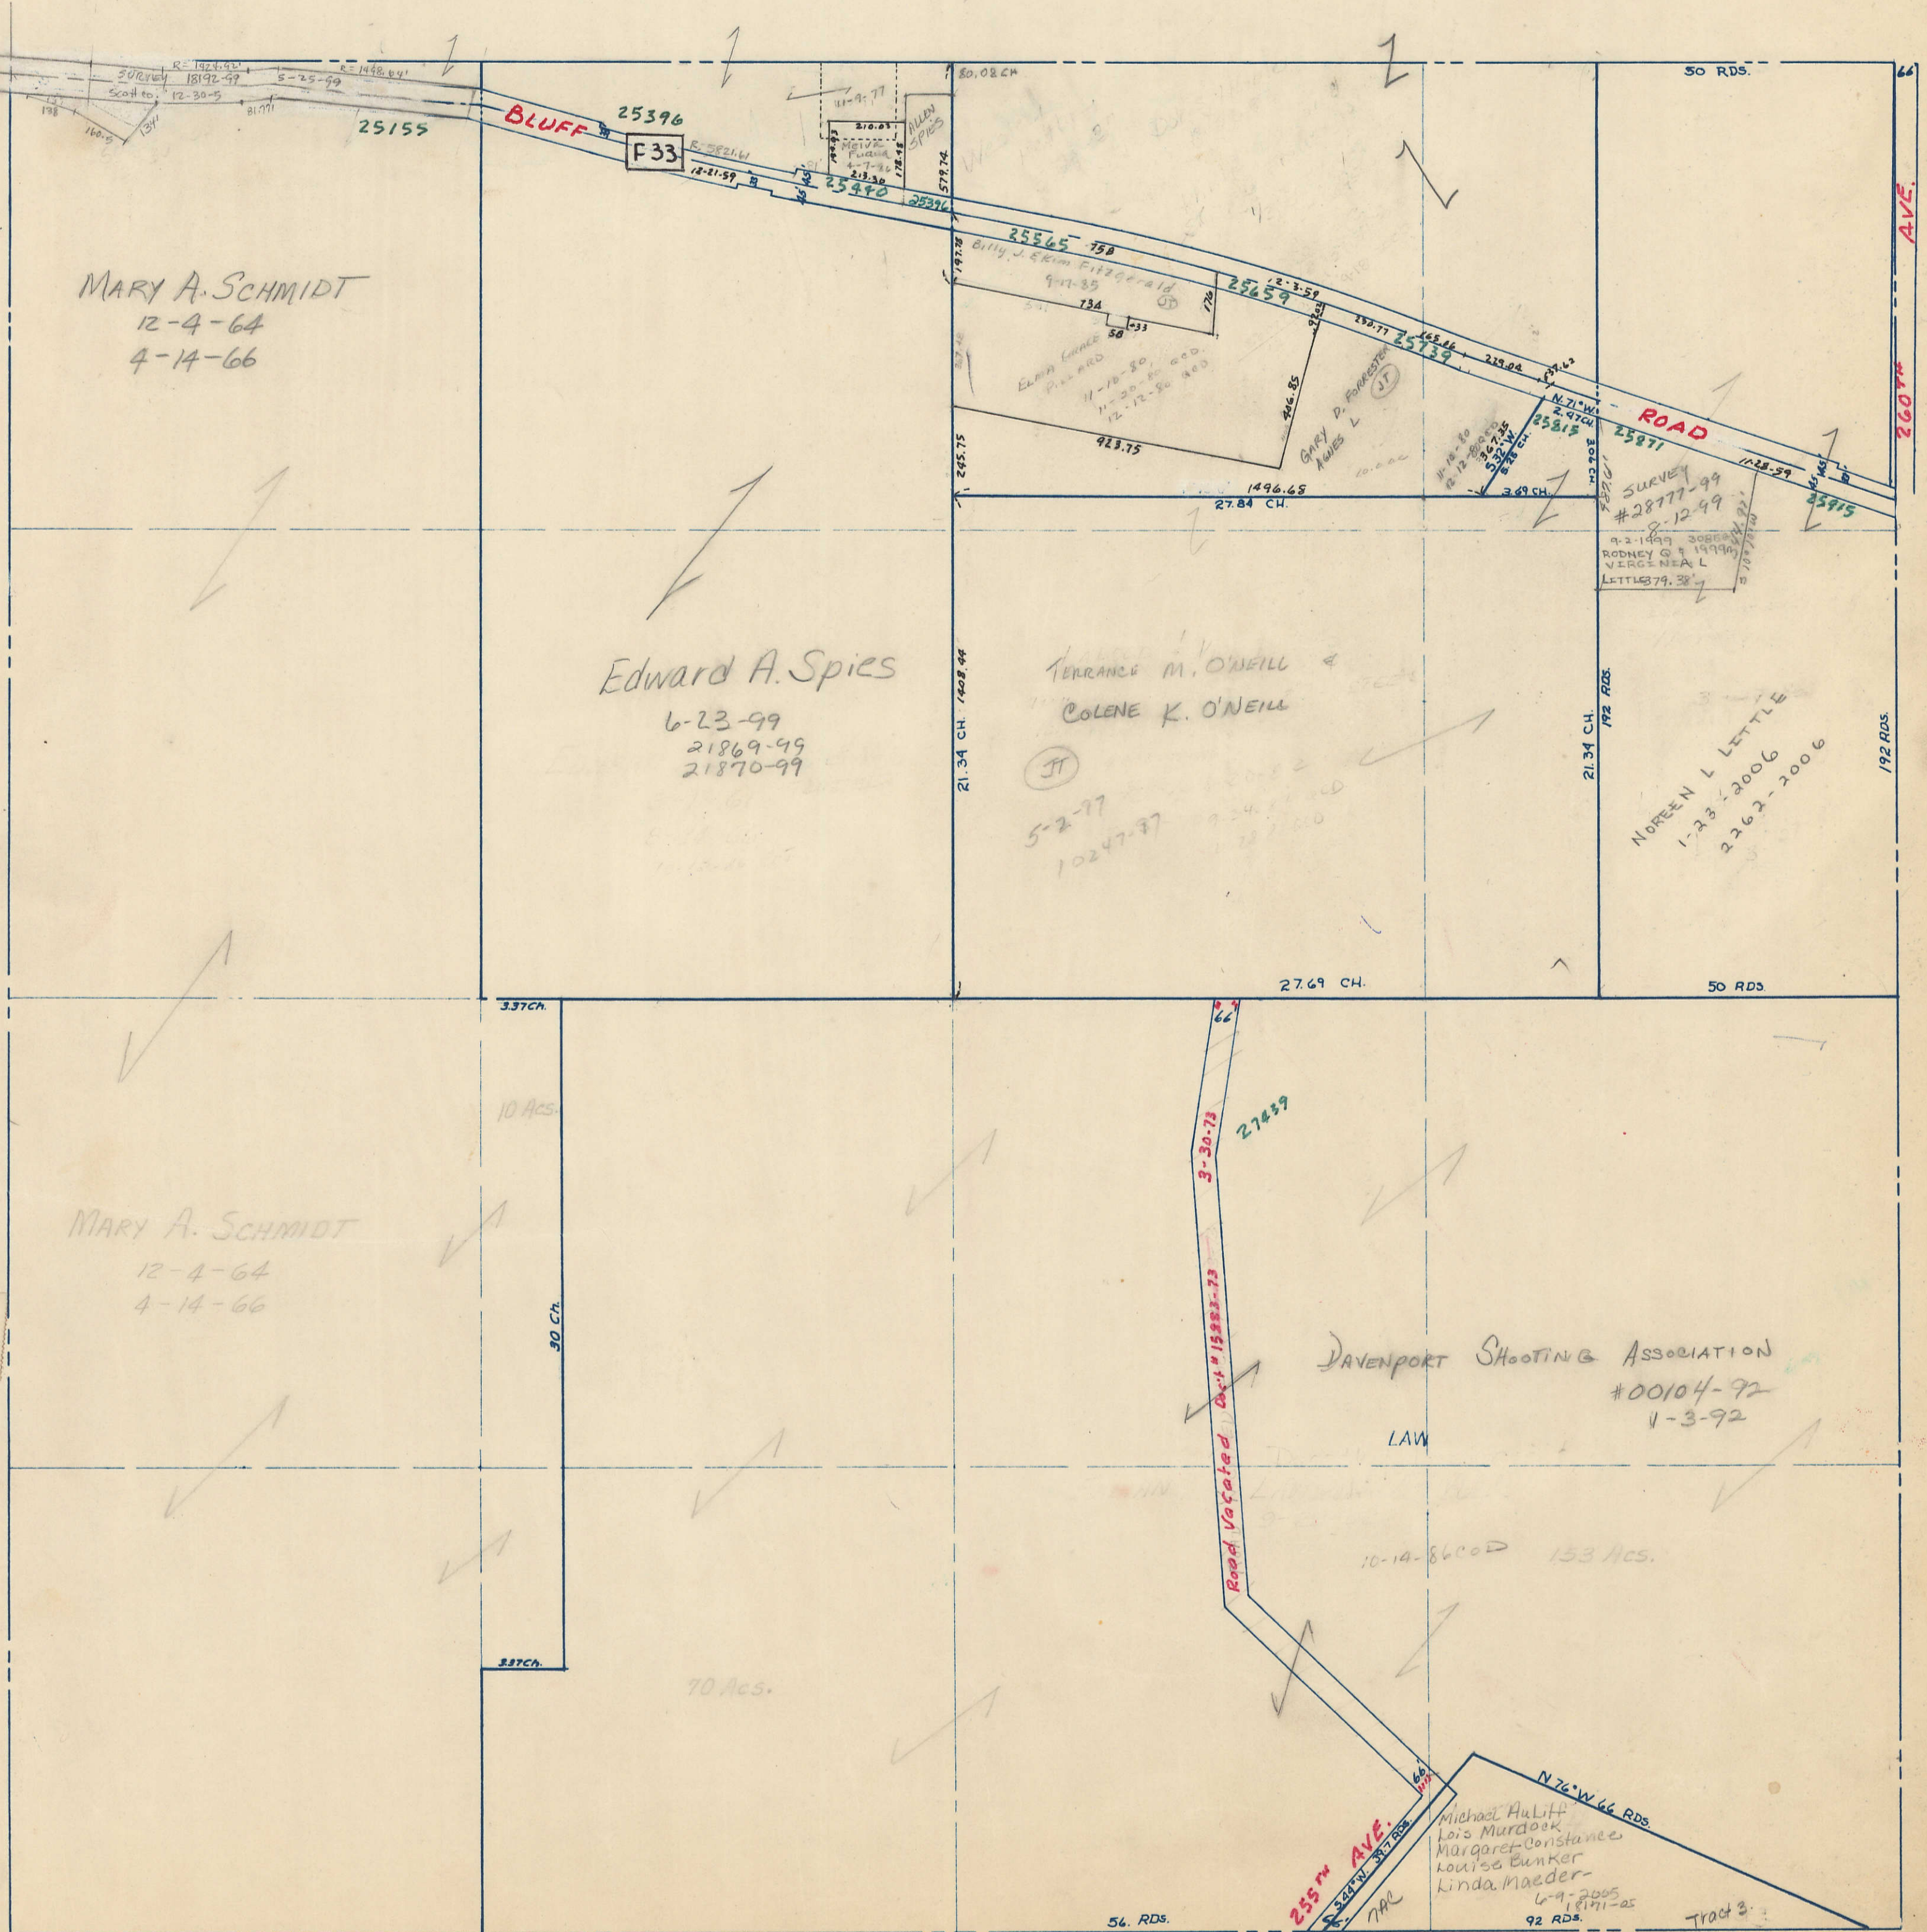

SECTION 29
TOWNSHIP 80 NORTH, RANGE 5 EAST,
5TH PRINCIPAL MERIDIAN
PRINCETON TOWNSHIP
SCOTT COUNTY, IOWA

TRANSFER PAGE 405

SCALE: 1 INCH = 330 FEET

SECTION 20

PAGE 20

PAGE 30

SECTION 30

PAGE 28

SECTION 28

SECTION 32

PAGE 32