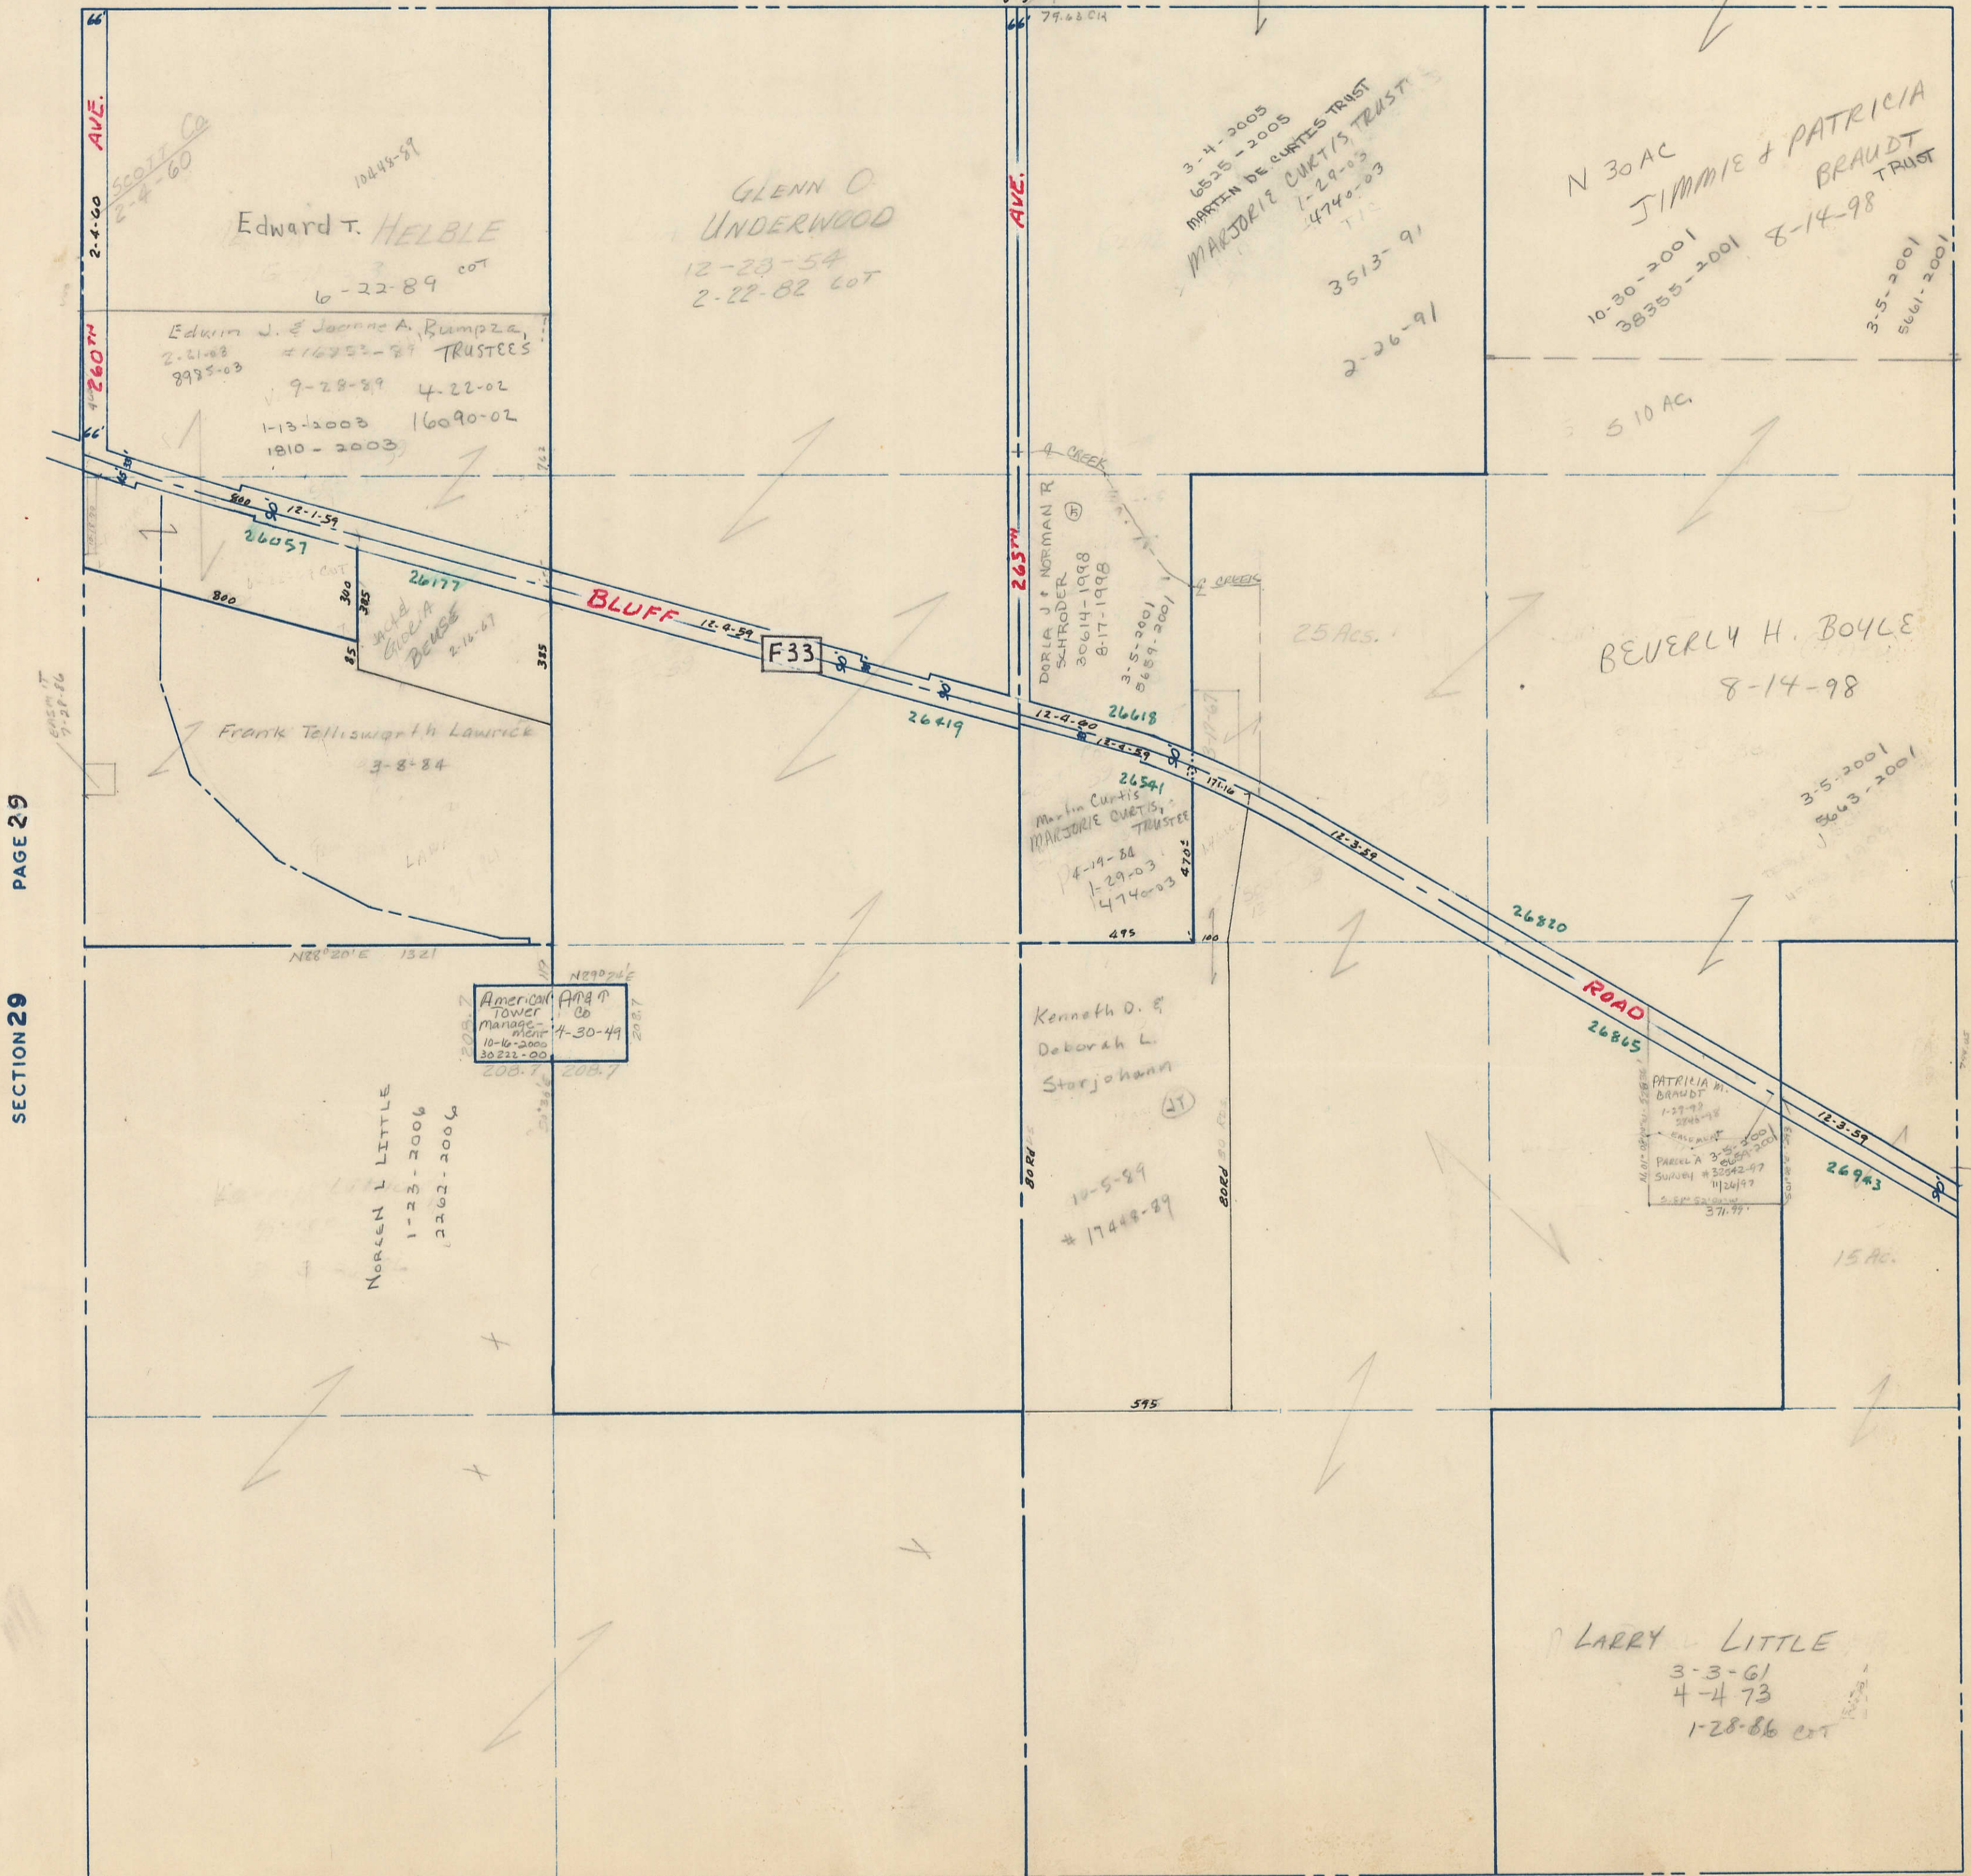

SECTION 28
TOWNSHIP 80 NORTH, RANGE 5 EAST,
5TH PRINCIPAL MERIDIAN
PRINCETON TOWNSHIP
SCOTT COUNTY, IOWA

SCALE: 1 INCH = 330 FEET

SECTION 21

PAGE 21

7lds
TRANSFER PAGE 404

PAGE 29

SECTION 29

PAGE 27