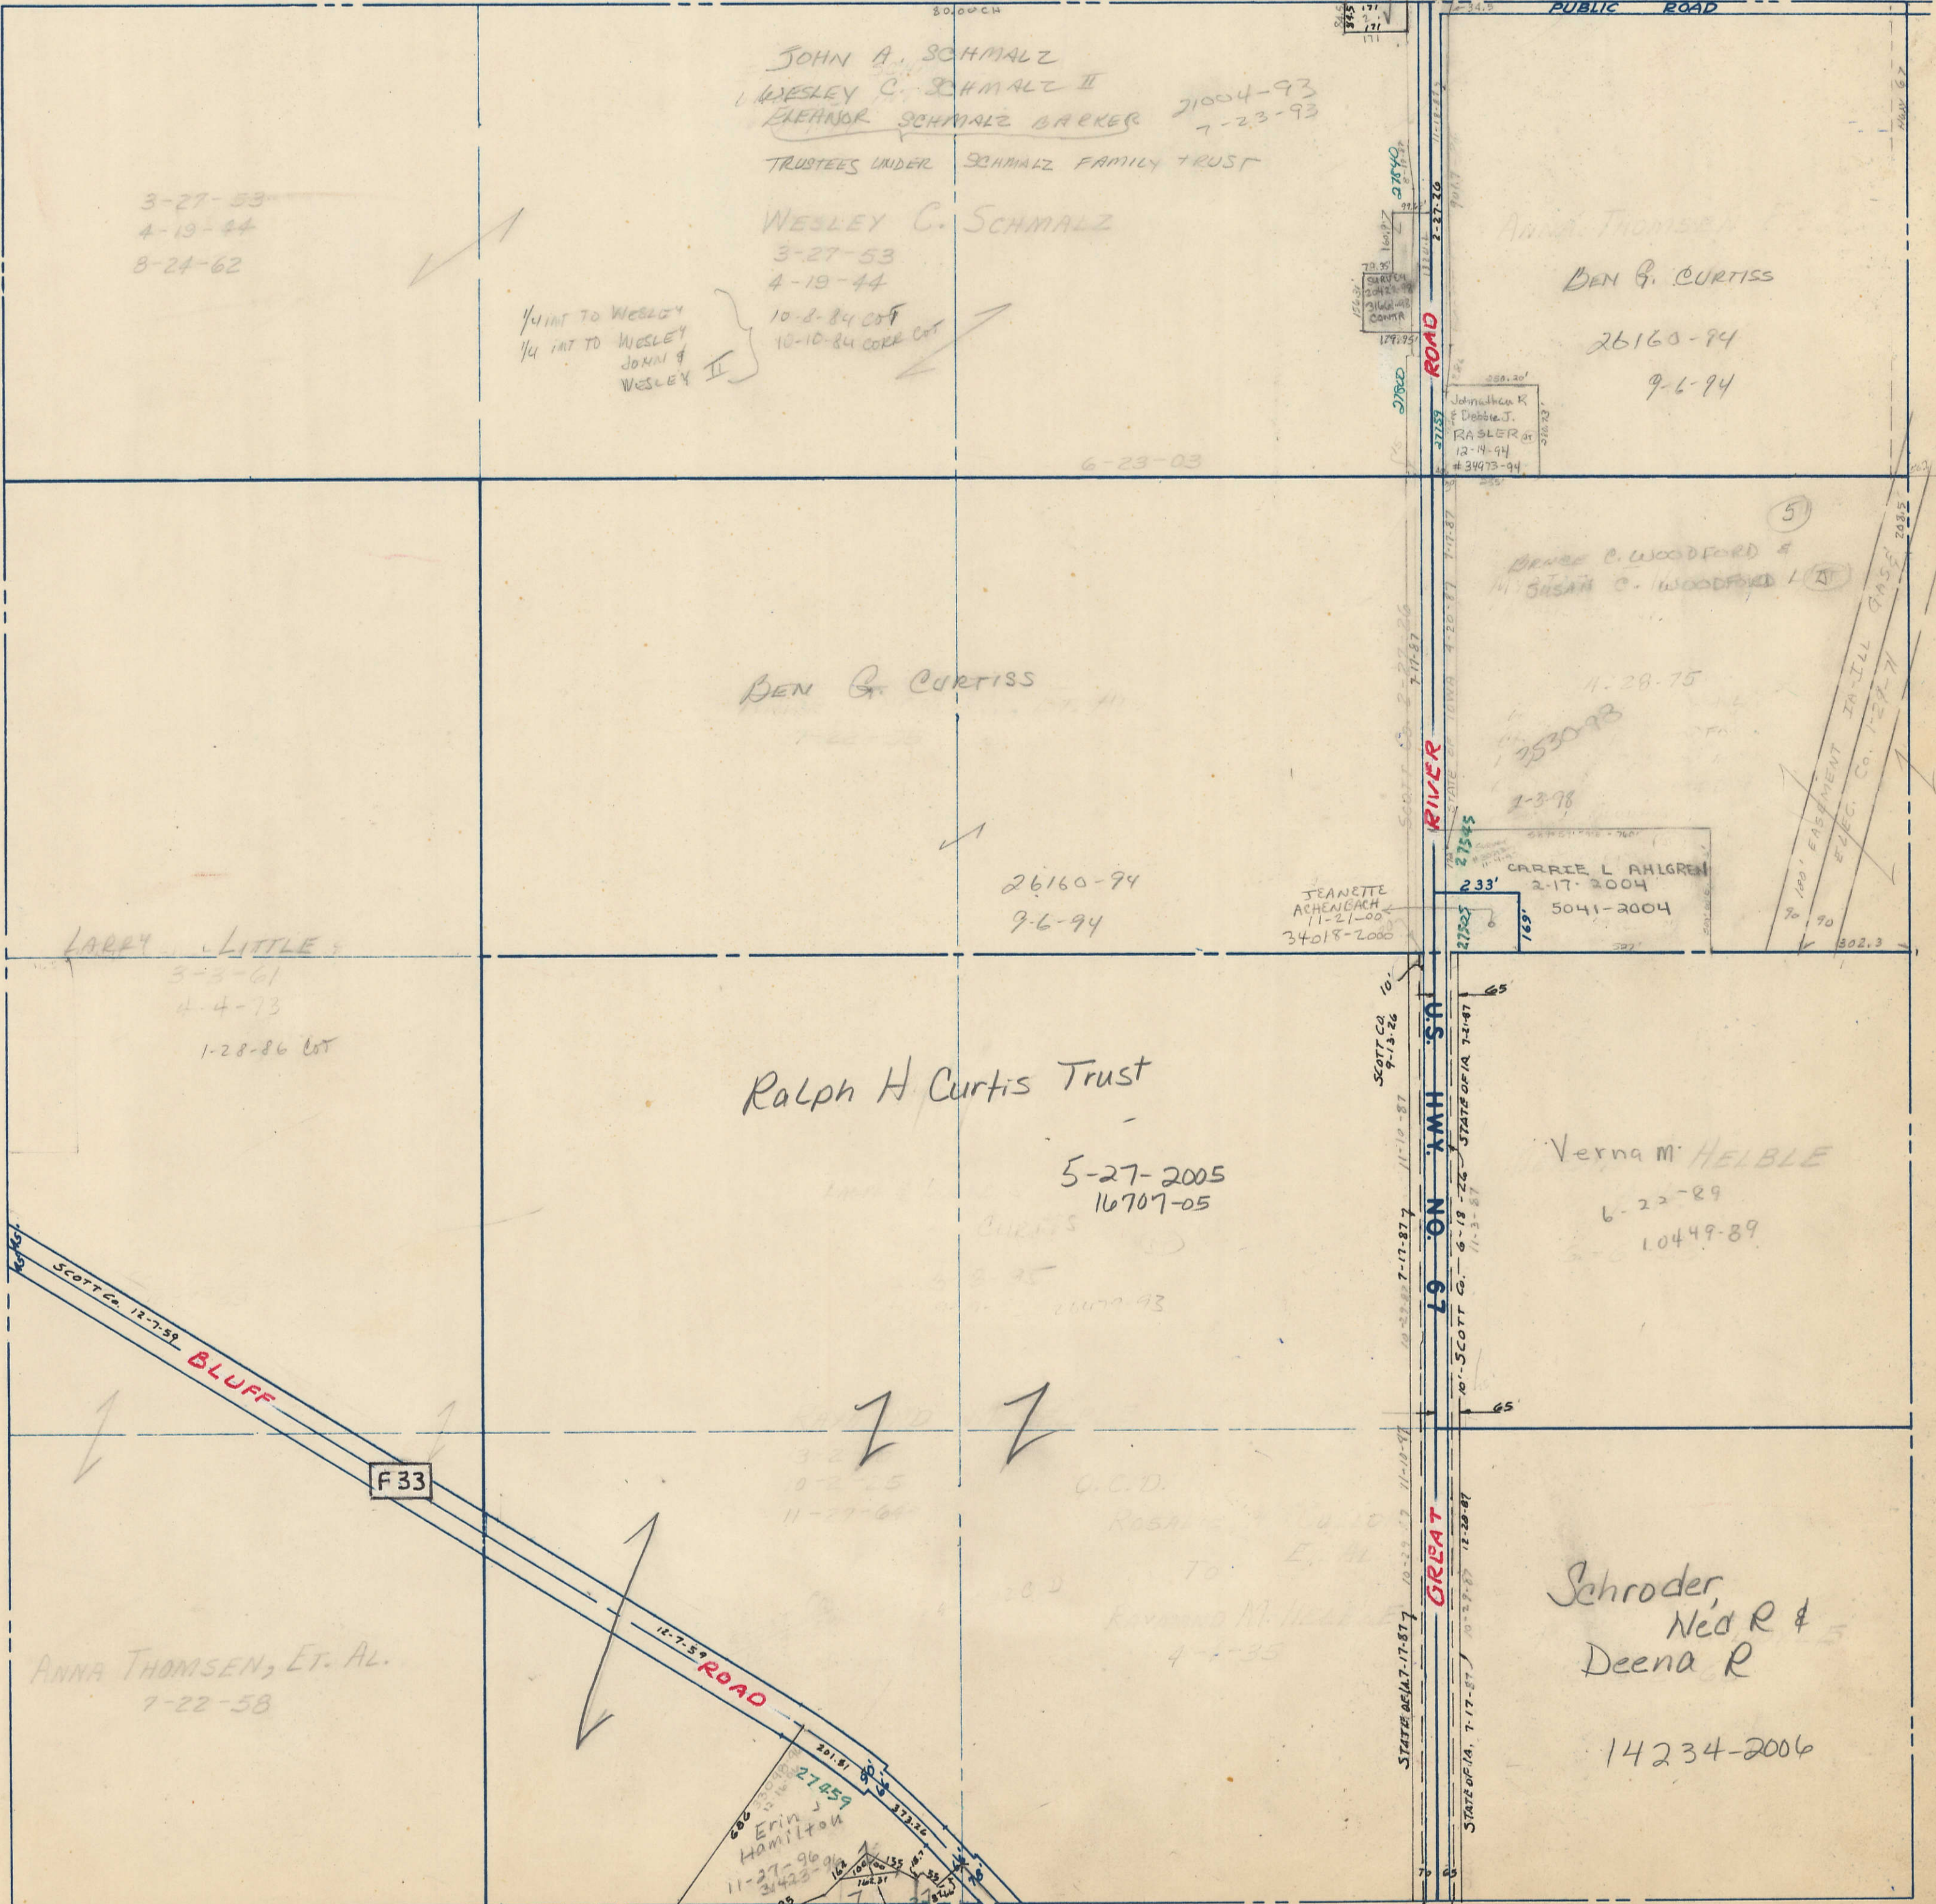

SECTION 27  
TOWNSHIP 80 NORTH, RANGE 5 EAST,  
5<sup>TH</sup> PRINCIPAL MERIDIAN  
PRINCETON TOWNSHIP  
SCOTT COUNTY, IOWA

TRANSFER PAGE 403

SCALE: 1 INCH = 330 FEET

SECTION 22 PAGE 22

PAGE 28

SECTION 28

PAGE 26