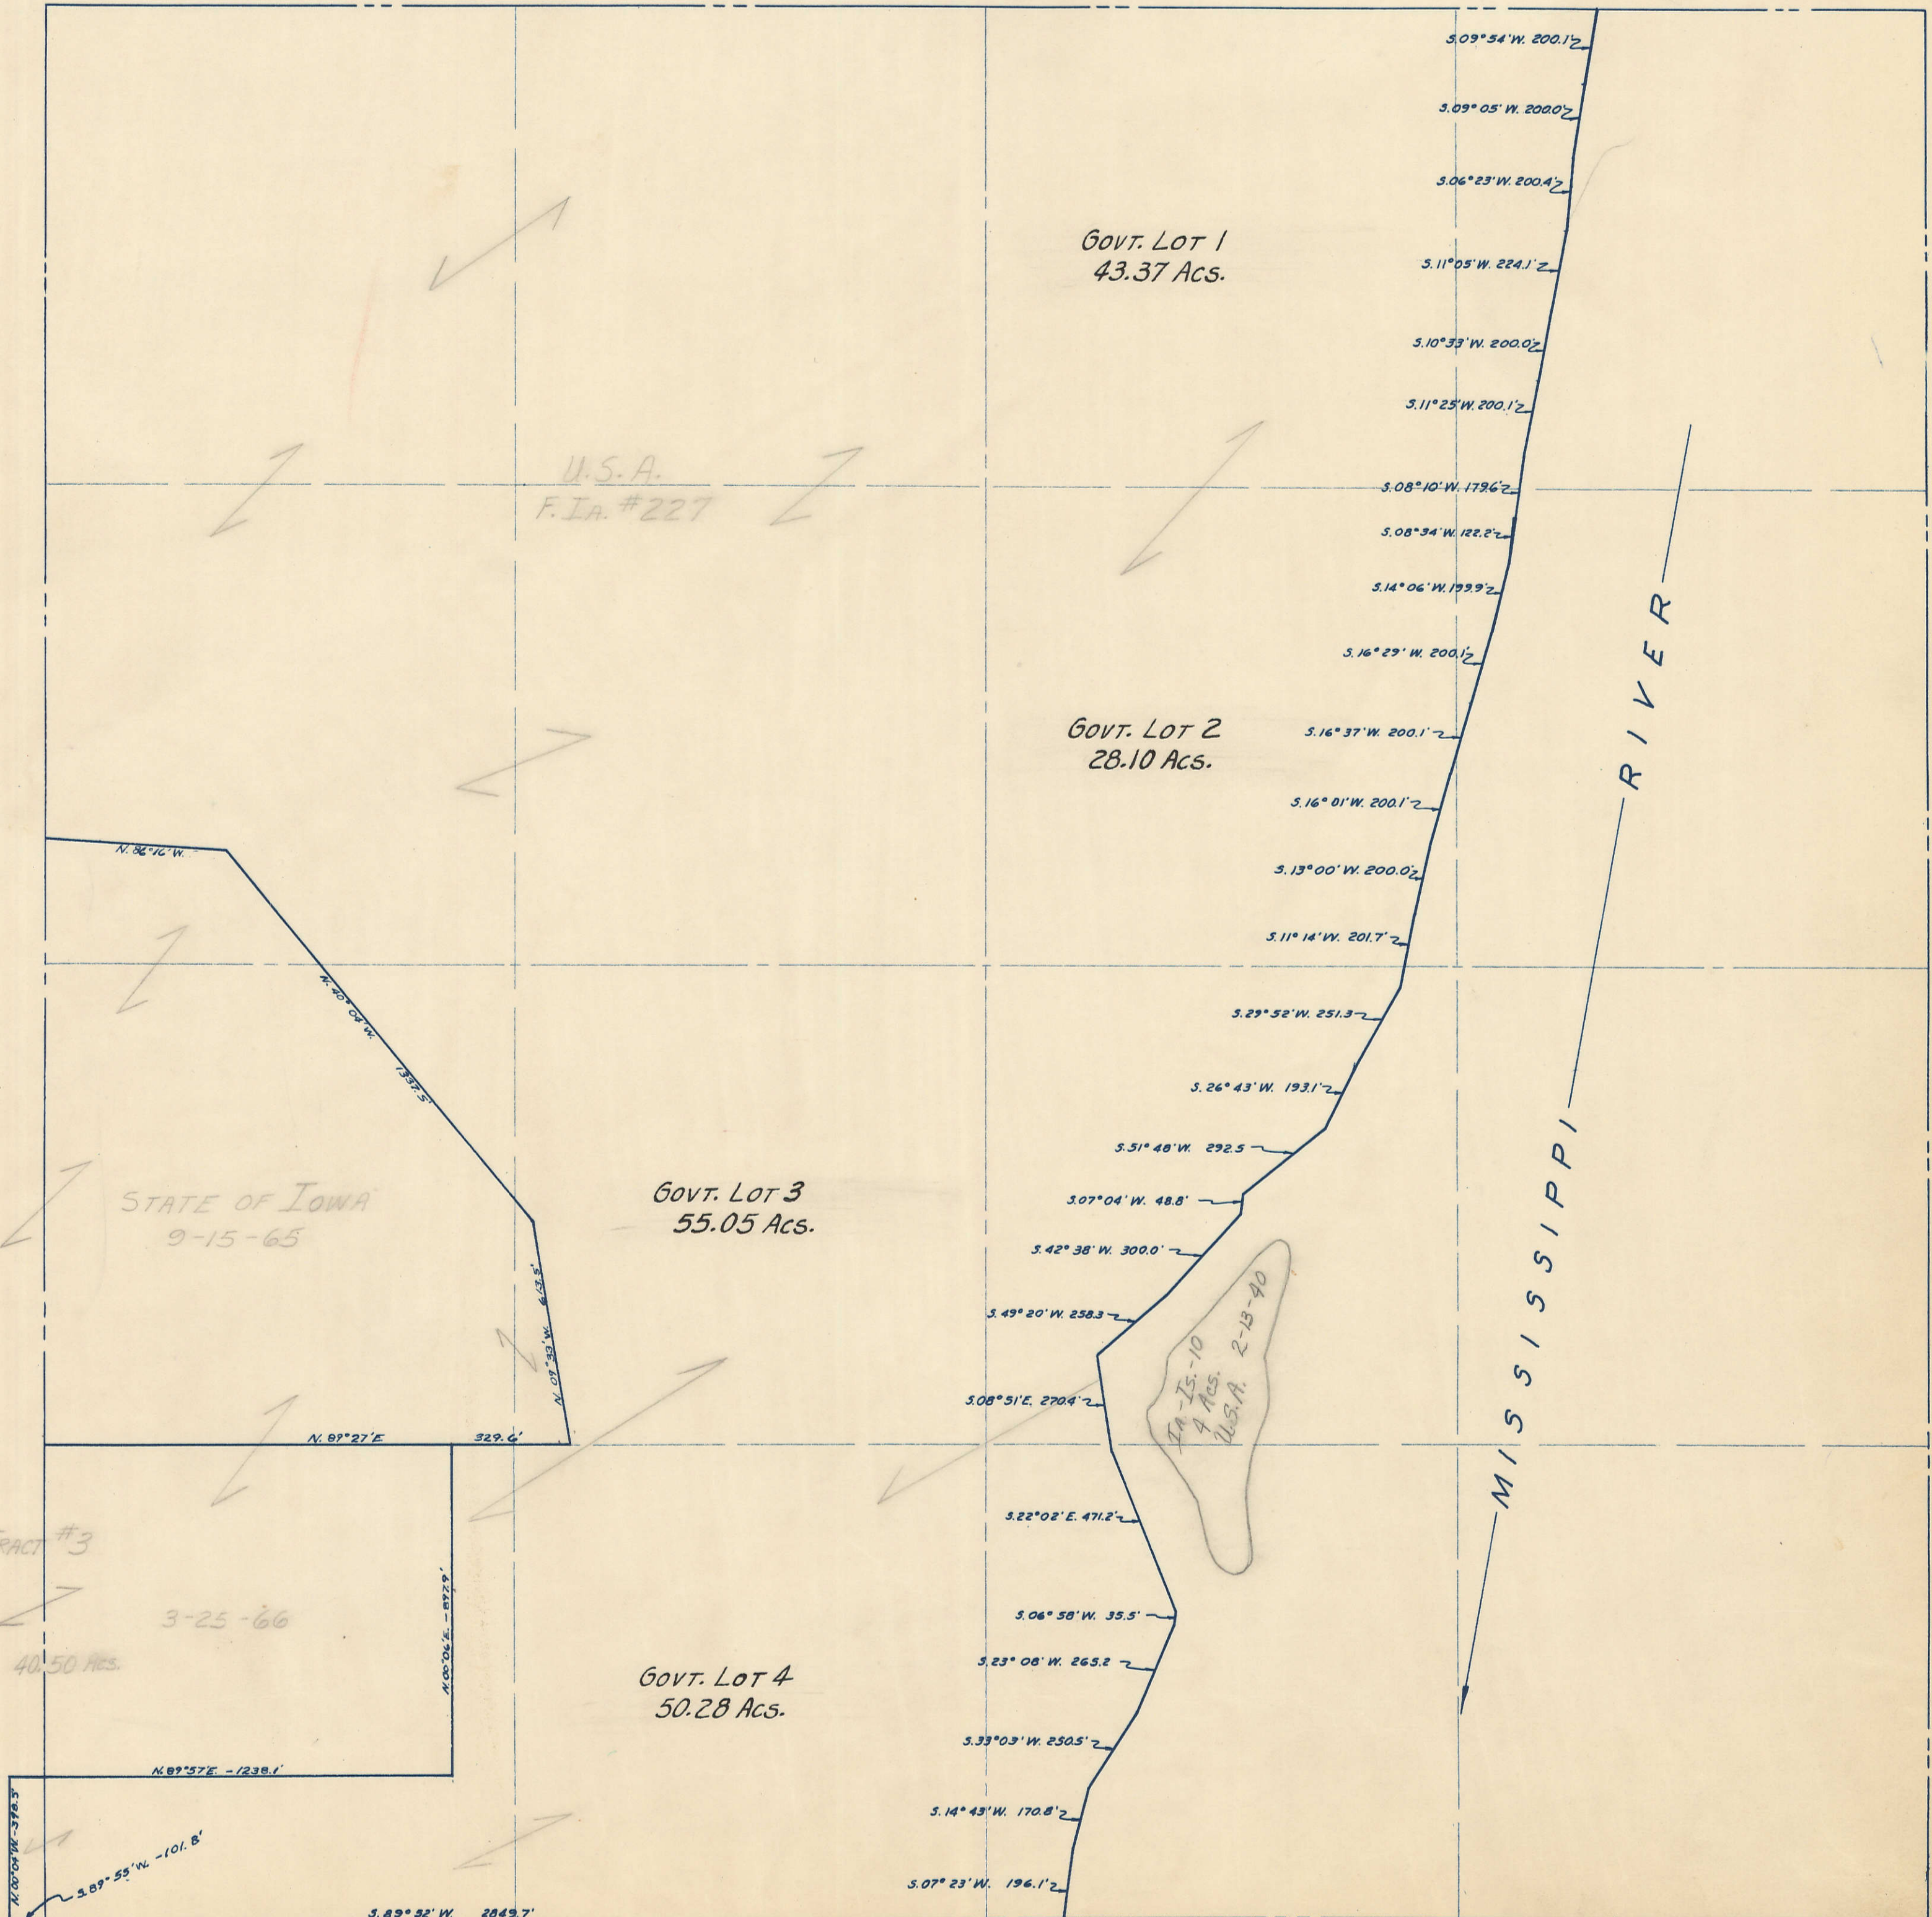

SECTION 24
TOWNSHIP 80 NORTH, RANGE 5 EAST,
5TH PRINCIPAL MERIDIAN
PRINCETON TOWNSHIP
SCOTT COUNTY, IOWA

TRANSFER PAGE 400

SCALE: 1 INCH = 330 FEET

SECTION 13

PAGE 13

PAGE 23

SECTION 23

PAGE

SECTION

SECTION 25

PAGE 27