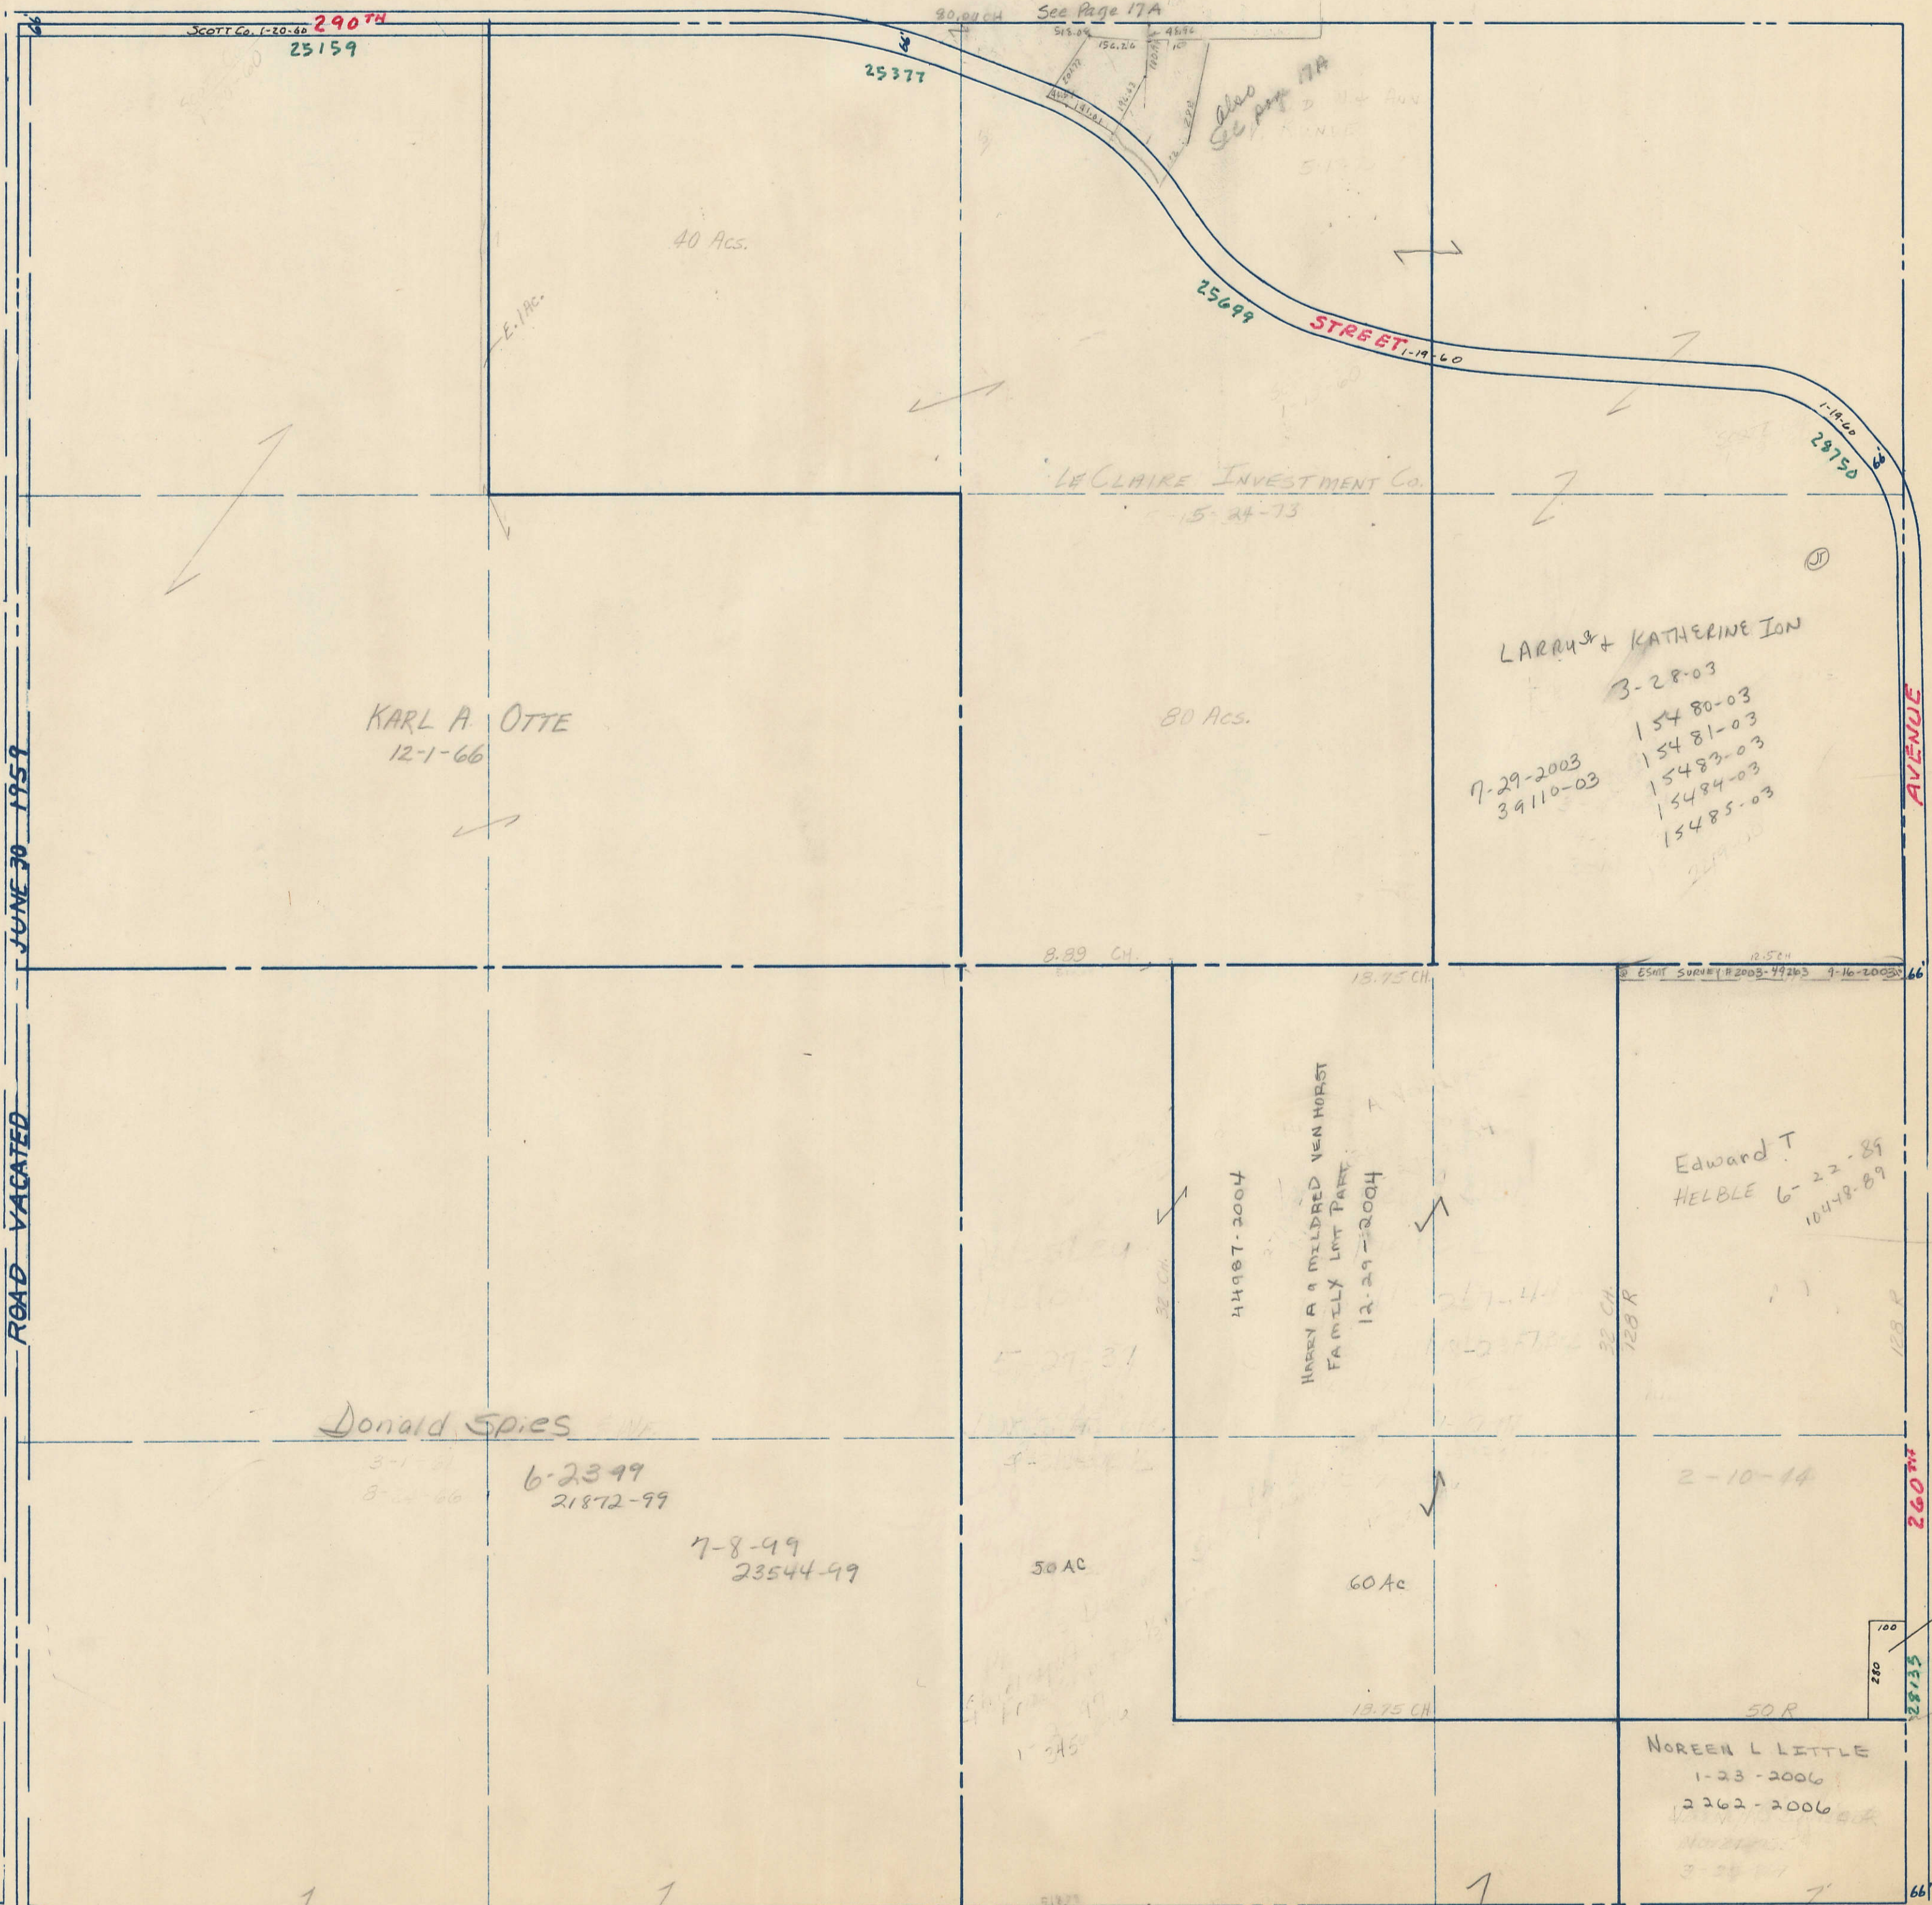

SECTION 20
TOWNSHIP 80 NORTH, RANGE 5 EAST,
5TH PRINCIPAL MERIDIAN
PRINCETON TOWNSHIP
SCOTT COUNTY, IOWA

SCALE: 1 INCH = 330 FEET

SECTION 17

PAGE 17

815-
TRANSFER PAGE 396

PAGE 19

SECTION 19

ROAD VACATED JUNE 30 1959