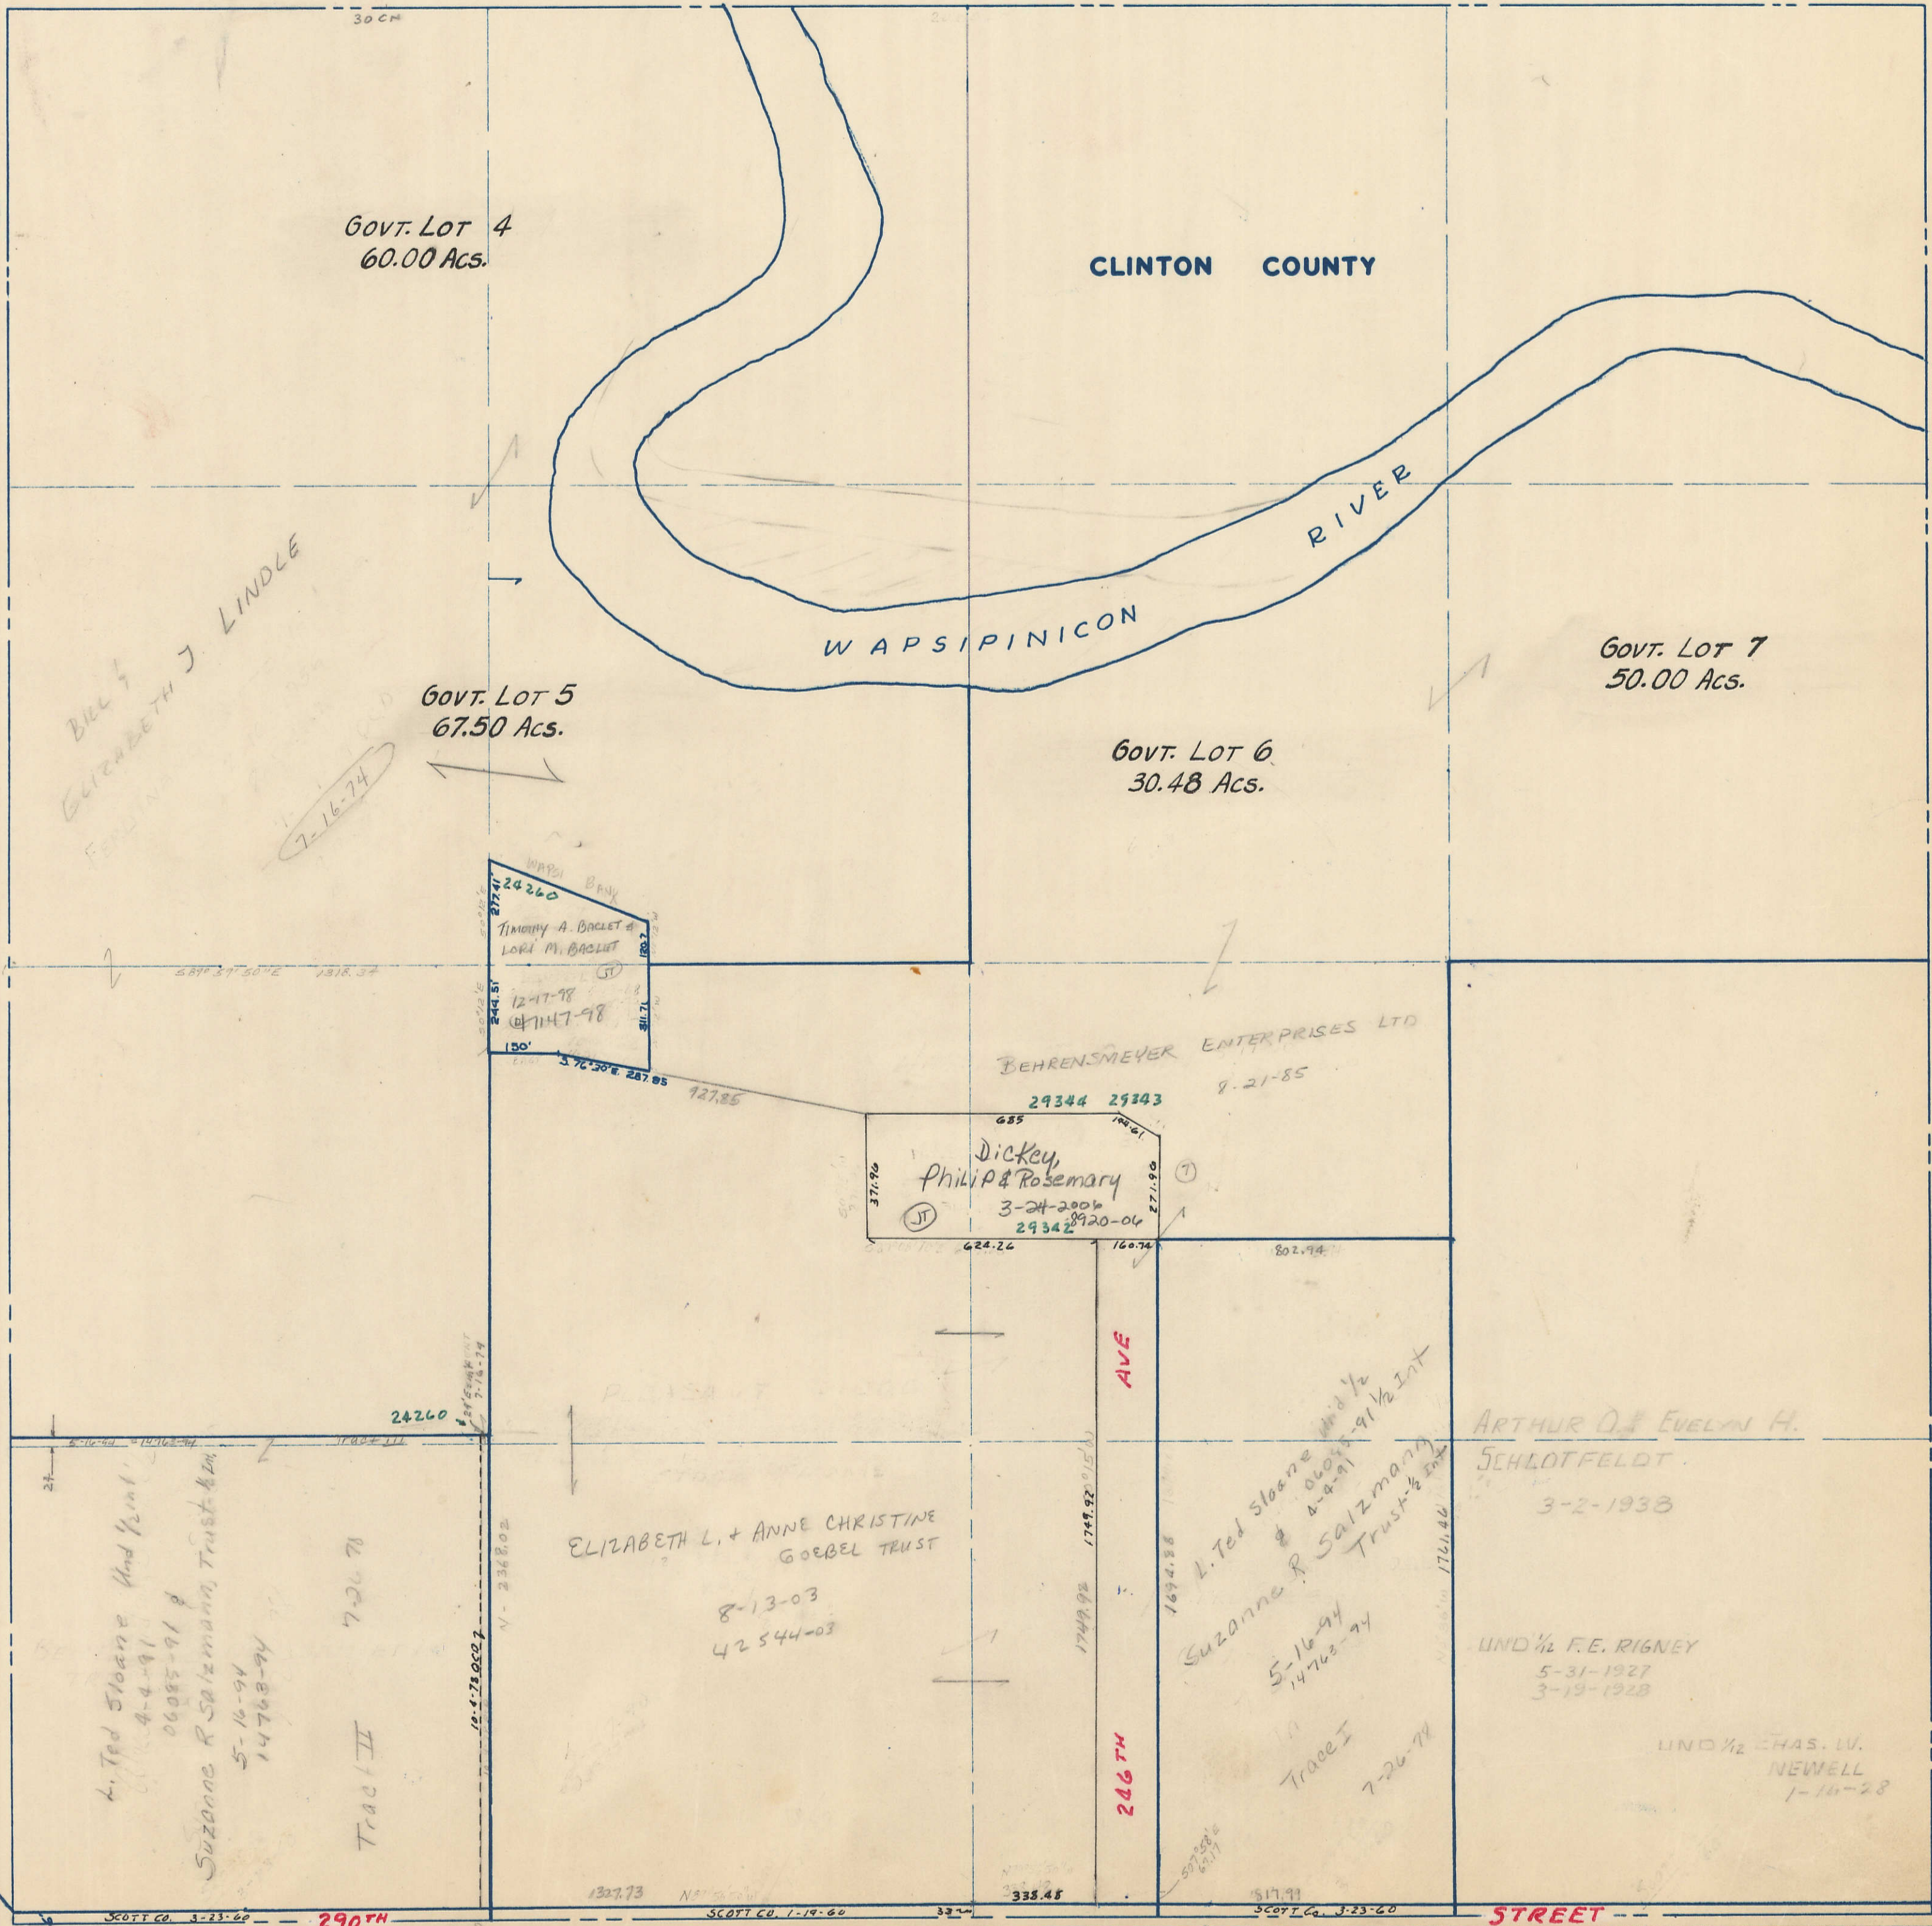

SECTION 18
TOWNSHIP 80 NORTH, RANGE 5 EAST,
5TH PRINCIPAL MERIDIAN
PRINCETON TOWNSHIP
SCOTT COUNTY, IOWA

SCALE: 1 INCH = 330 FEET

SECTION 7

PAGE 7

81ds-
TRANSFER PAGE 394

PAGE BUTLER TWP.

SECTION 13

PAGE 17

SECTION 17

SECTION 19

PAGE 19