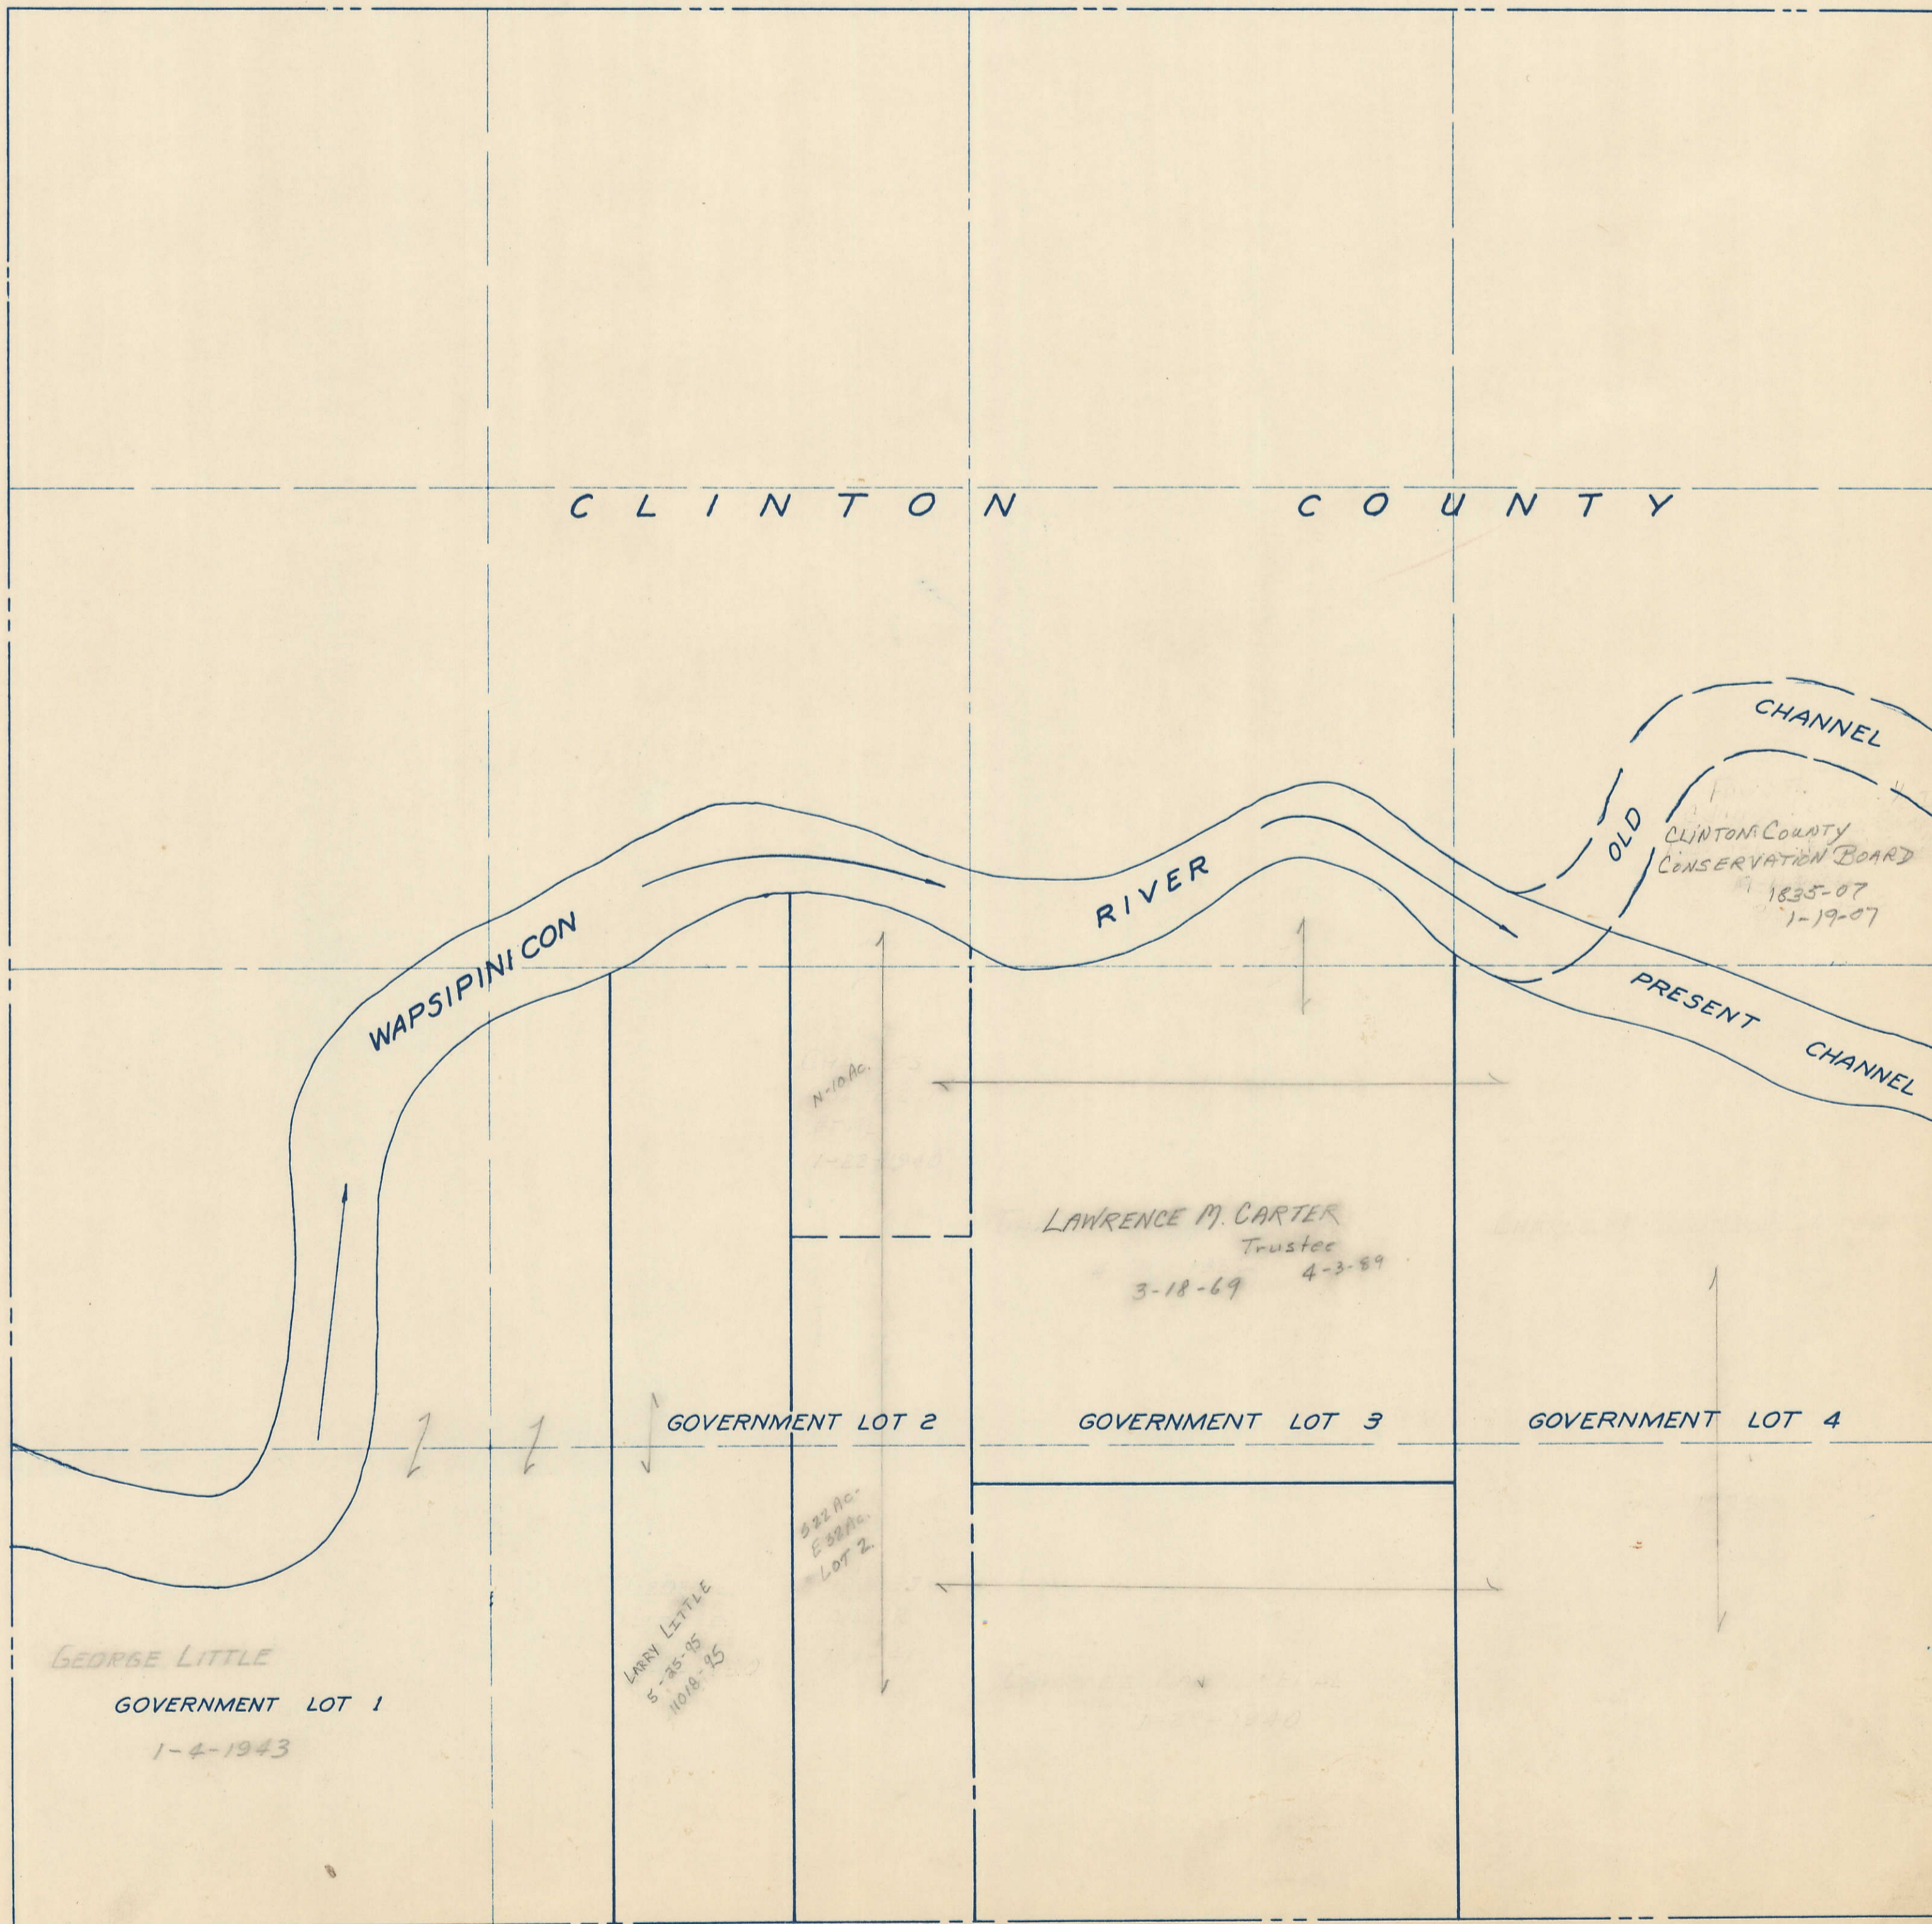

SECTION 16  
TOWNSHIP 80 NORTH, RANGE 5 EAST,  
5<sup>TH</sup> PRINCIPAL MERIDIAN  
PRINCETON TOWNSHIP  
SCOTT COUNTY, IOWA

TRANSFER PAGE 392

SCALE: 1 INCH = 330 FEET

SECTION PAGE

PAGE 17

SECTION 17

PAGE 15