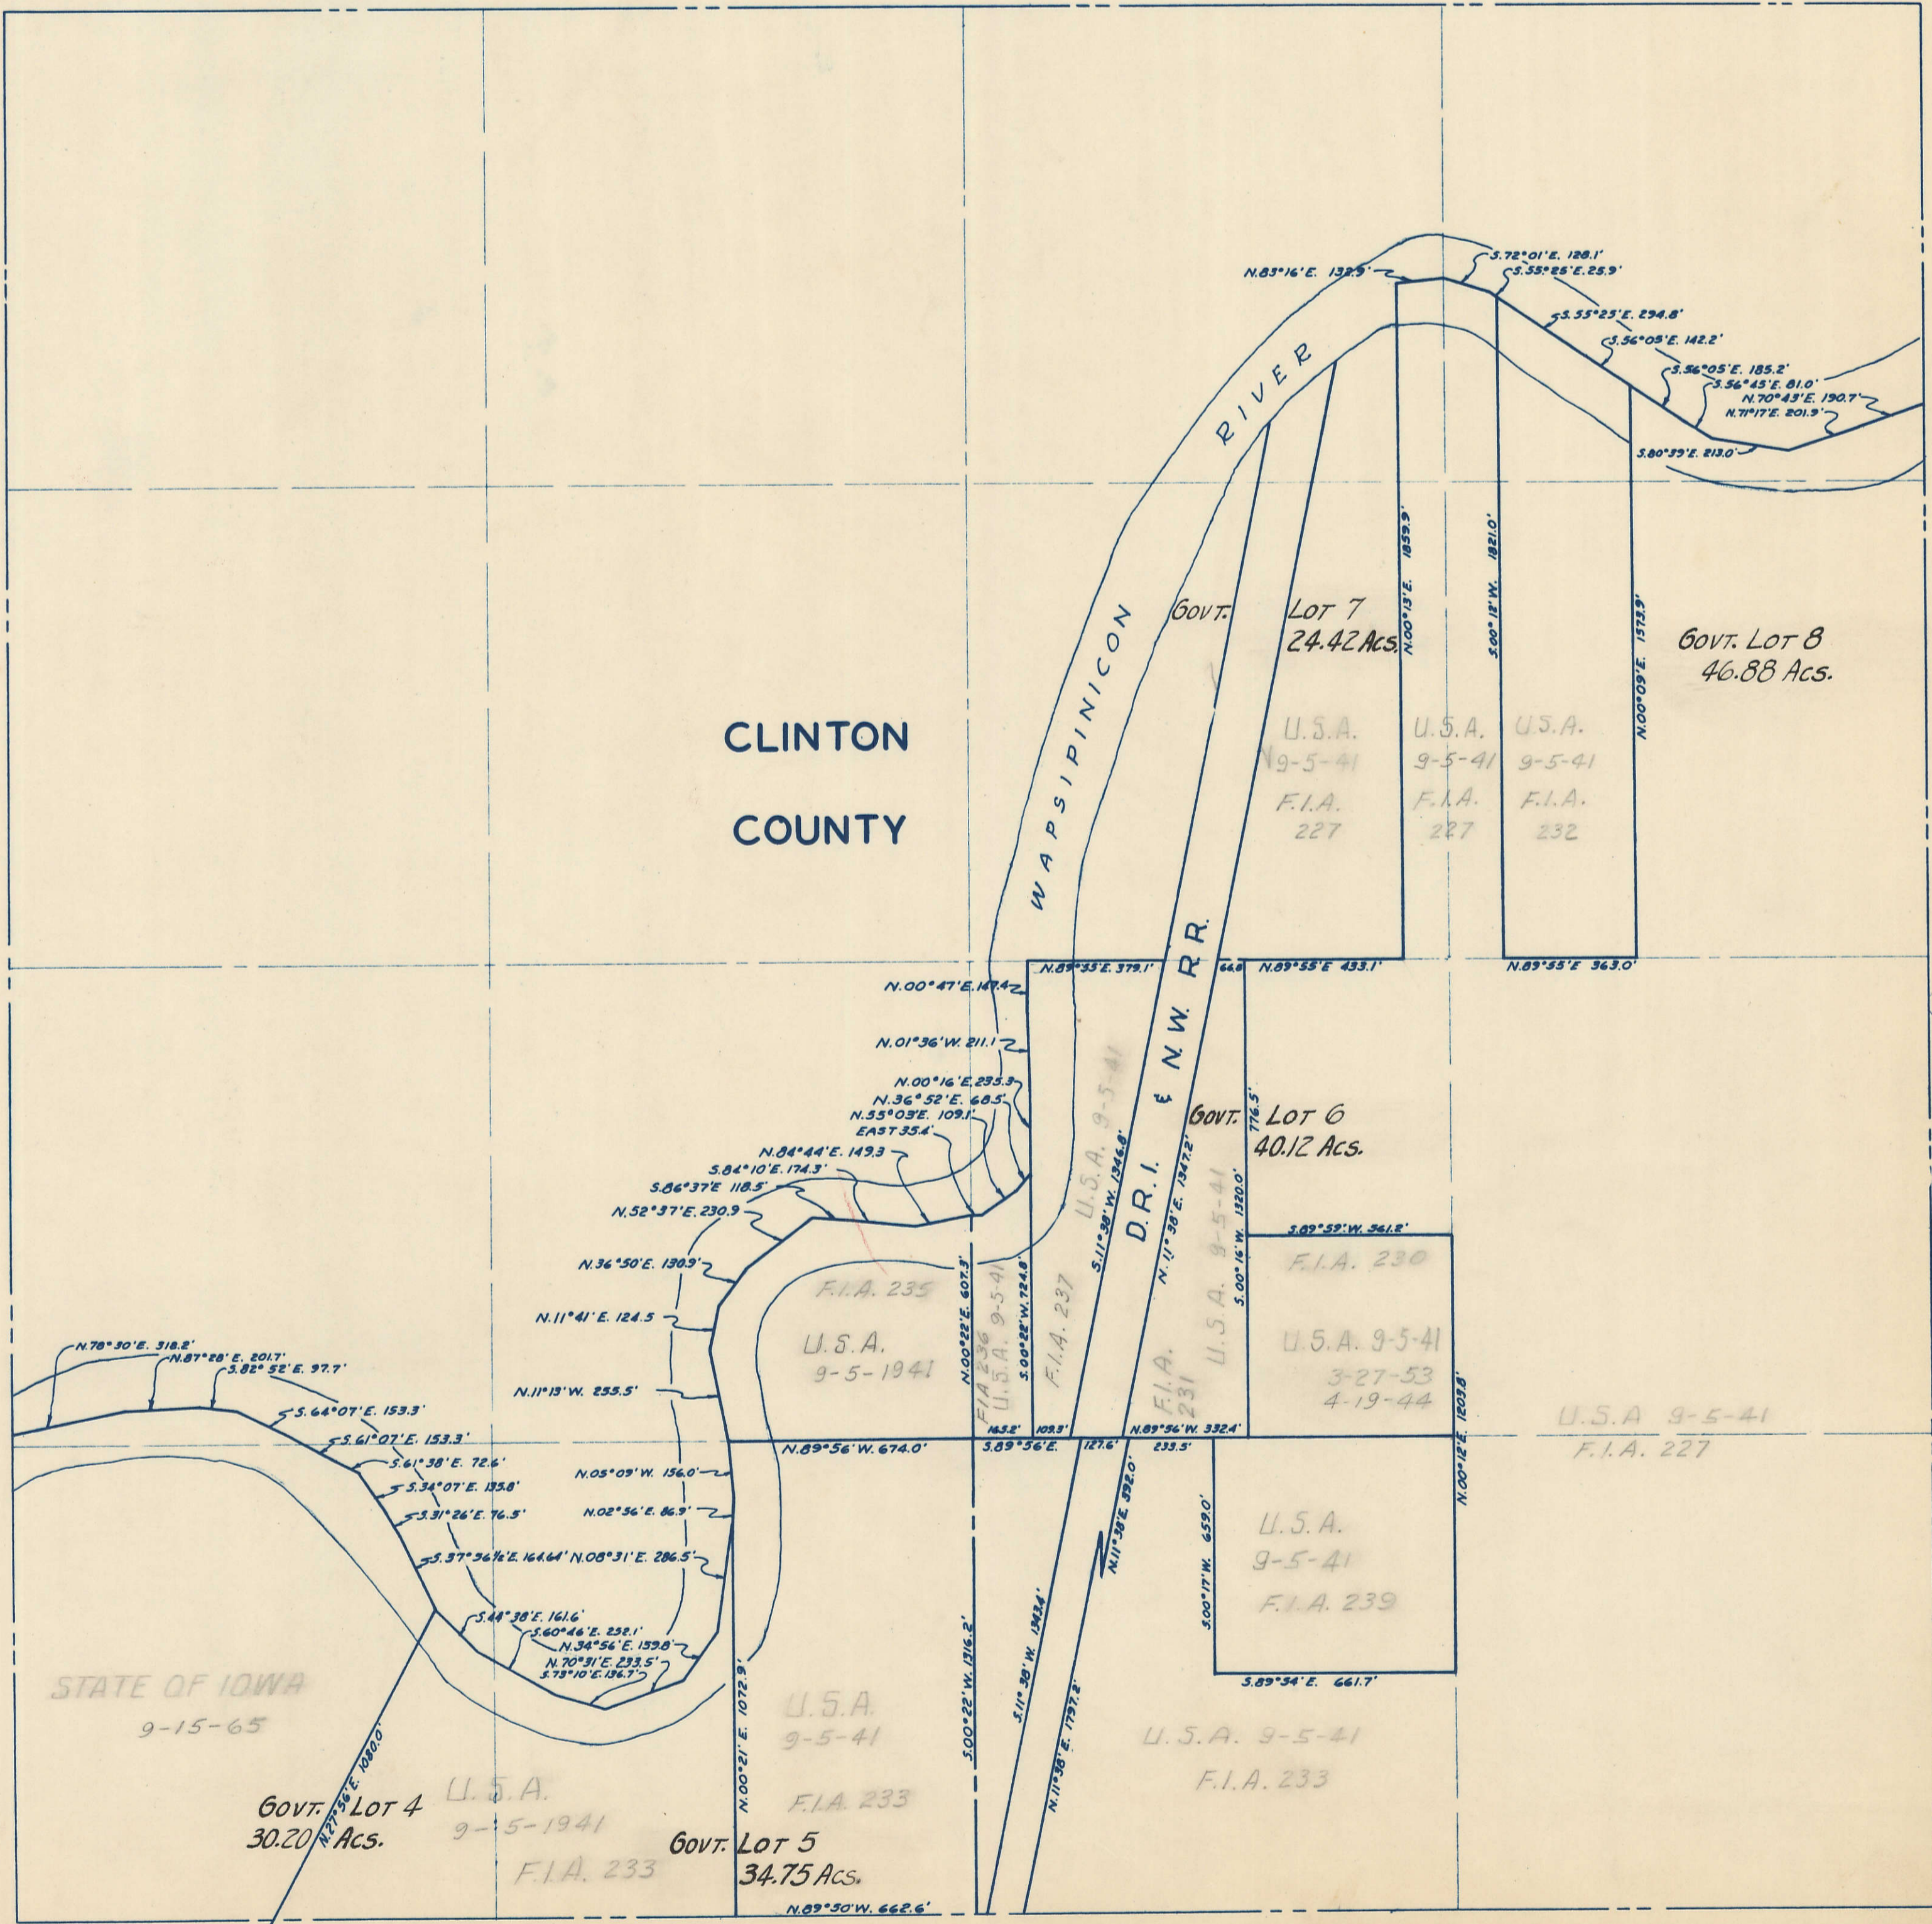

SECTION 14
TOWNSHIP 80 NORTH, RANGE 5 EAST,
5TH PRINCIPAL MERIDIAN
PRINCETON TOWNSHIP
SCOTT COUNTY, IOWA

TRANSFER PAGE 390

SCALE: 1 INCH = 330 FEET

SECTION PAGE

PAGE 15

SECTION 15

PAGE 13

SECTION 13